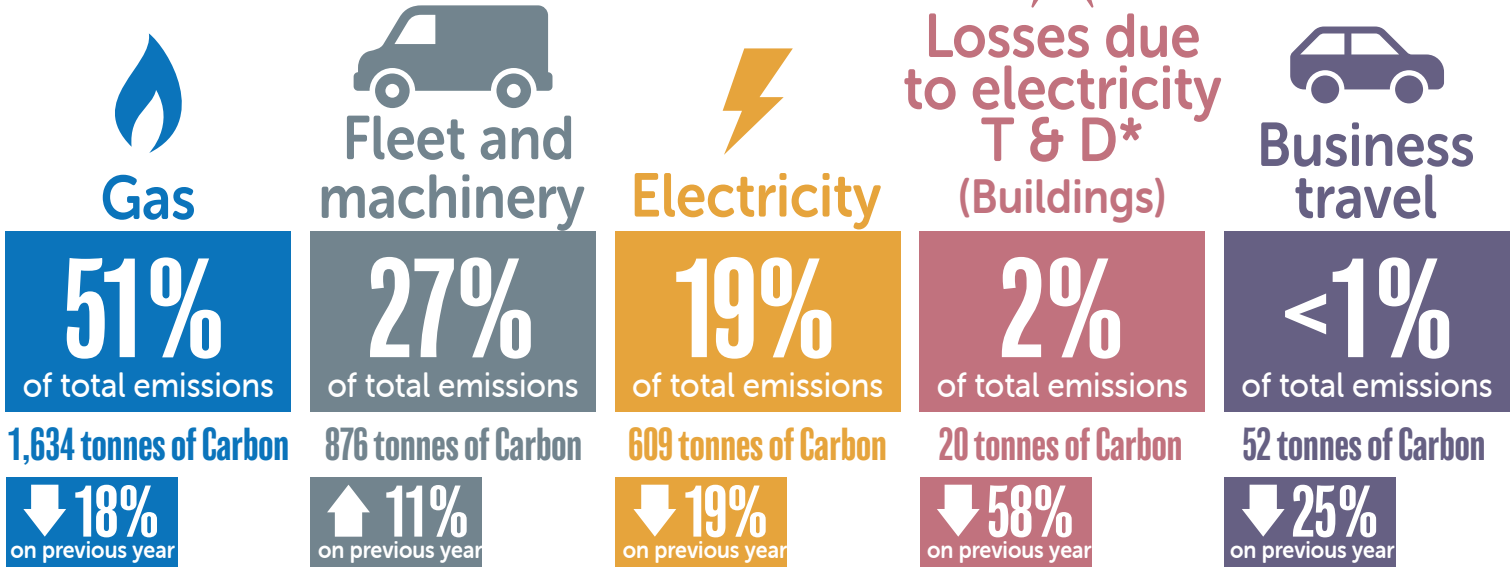

Broxtowe Borough Council

Own Operation Carbon Emissions

Reporting Year:

1st April 2020 - 31st March 2021

Highlights:

Carbon footprint by emission source for year 2020/2021 tCO₂e

500 FREE TREES
GIVEN AWAY TO LOCAL RESIDENTS
2020/21

3,007 TREES PLANTED
2020/21

*Transmission and distribution (T&D) is associated with grid losses (the energy loss that occurs in getting the electricity from the power plant to the organisations that purchase it).