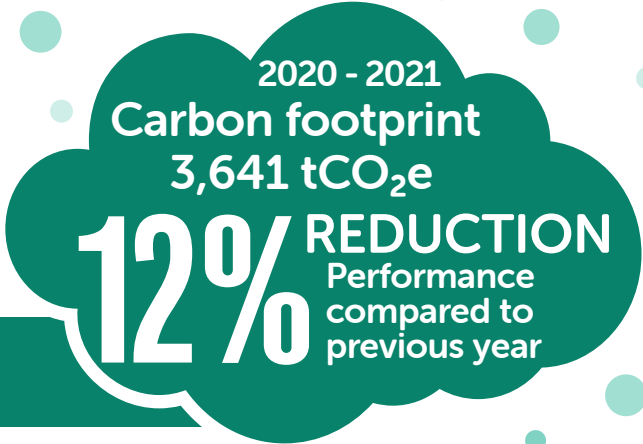

Broxtowe Borough Council

Own Operation Carbon Emissions

Reporting Year:

1st April 2020 - 31st March 2021

Highlights:

Carbon footprint by emission source for year 2020/2021 tCO₂e

500 FREE TREES
GIVEN AWAY TO LOCAL RESIDENTS
2020/21

3,007 TREES PLANTED
2020/21

*Transmission and distribution (T&D) is associated with grid losses (the energy loss that occurs in getting the electricity from the power plant to the organisations that purchase it).