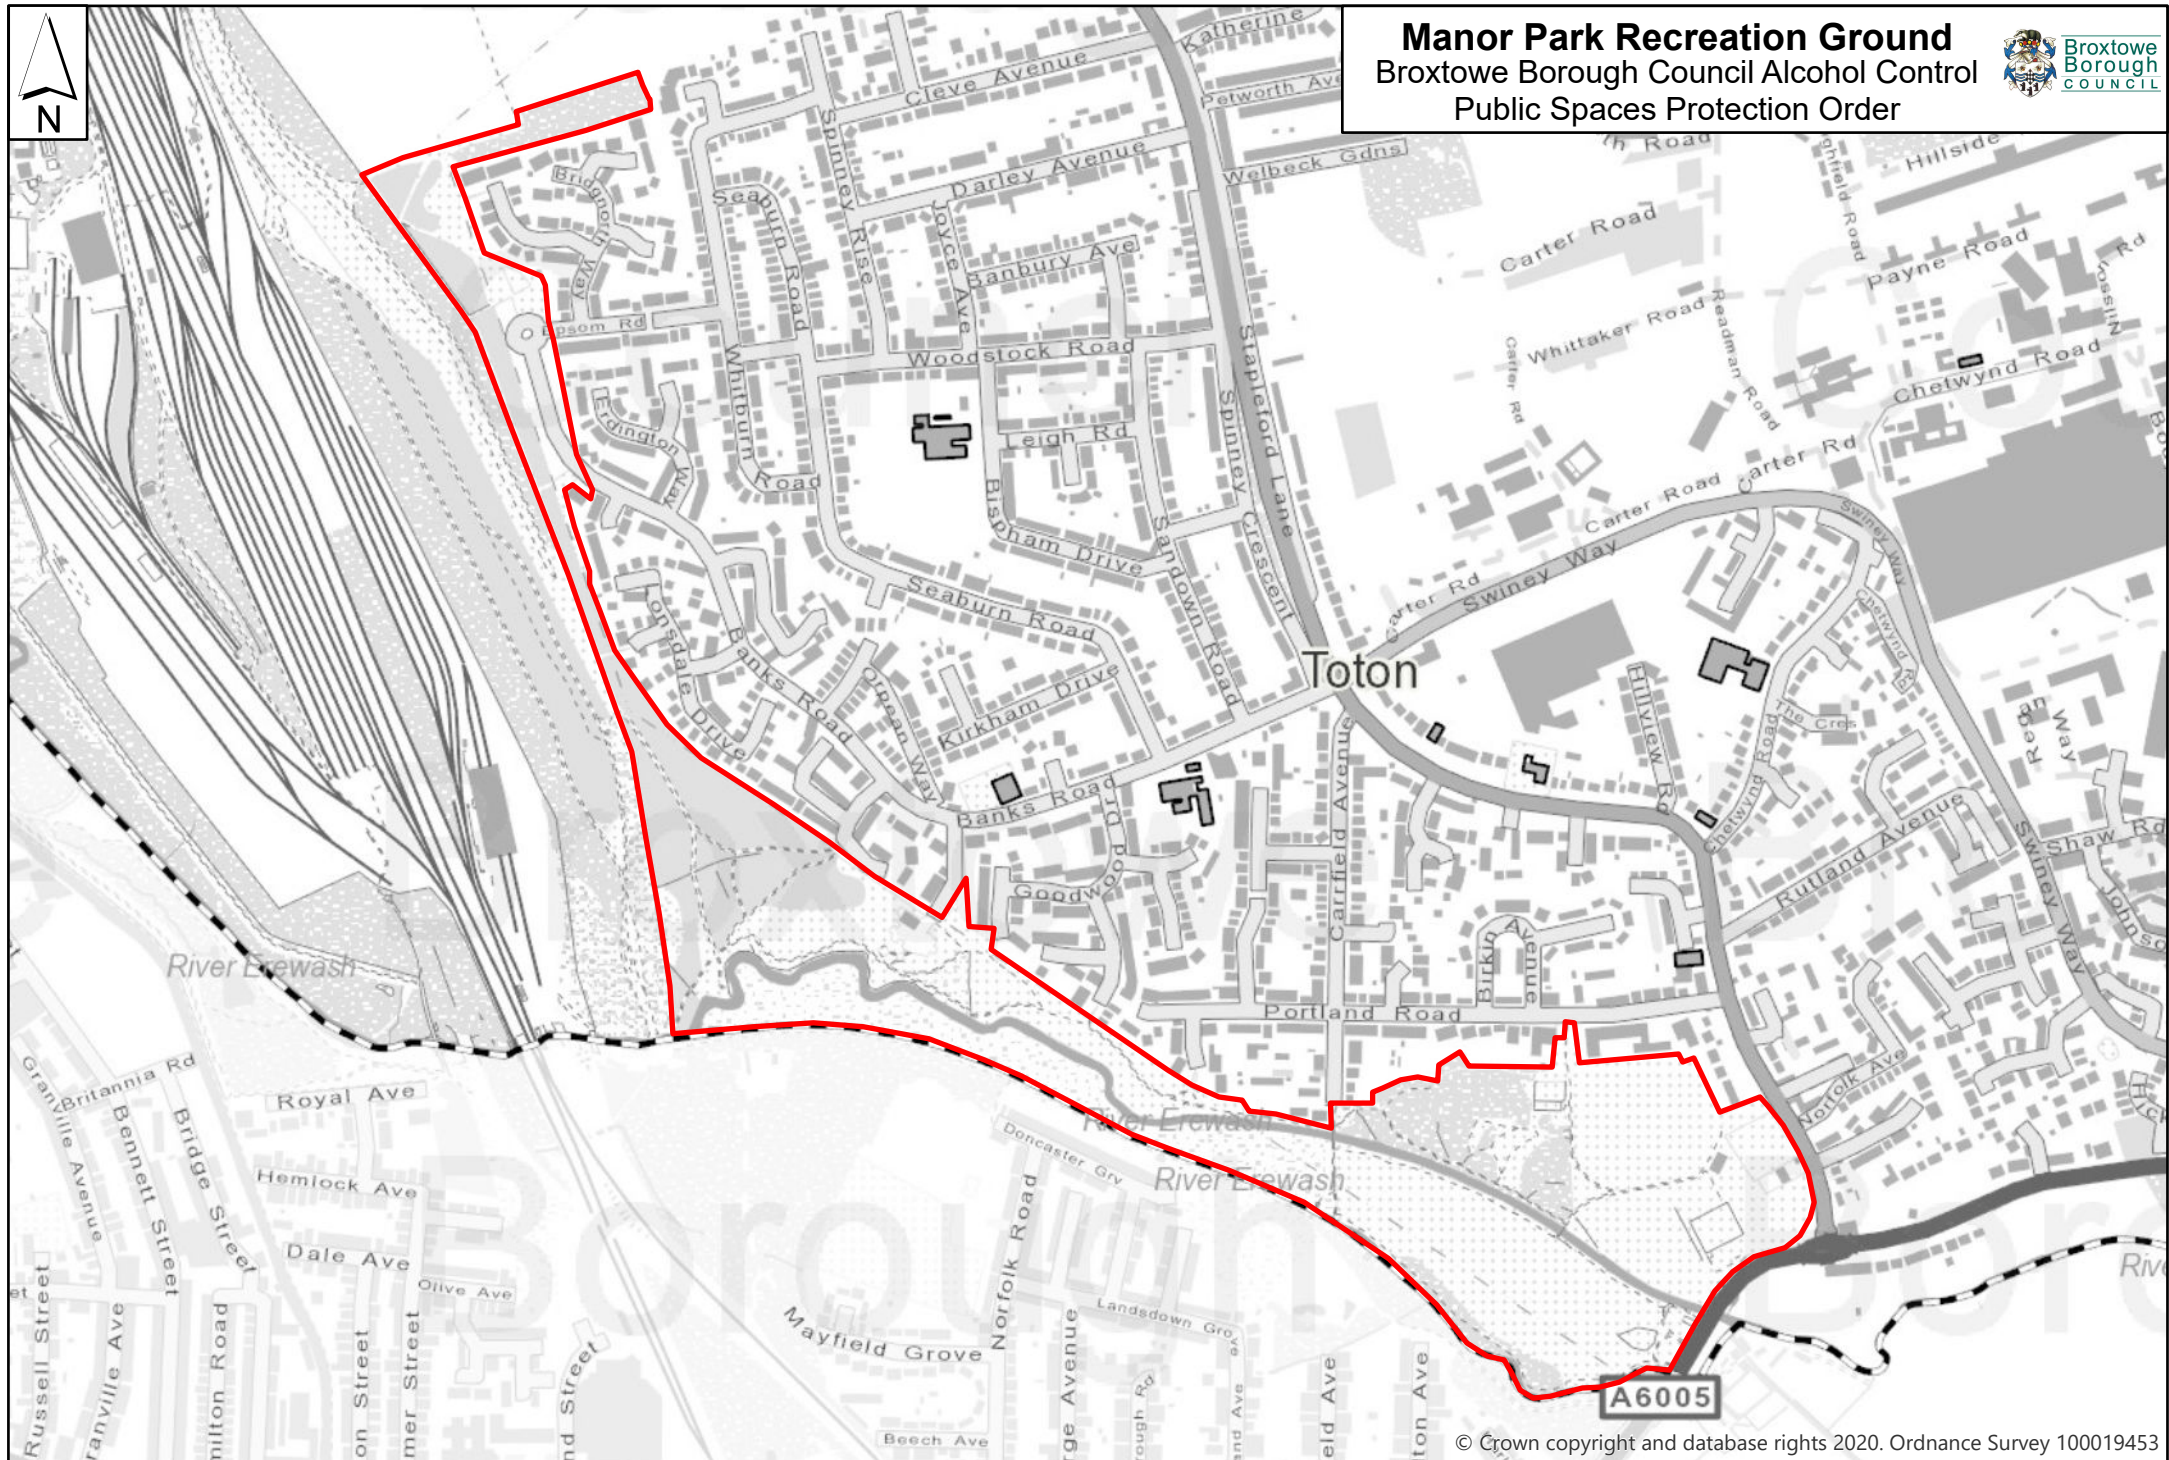

Manor Park Recreation Ground
Broxtowe Borough Council Alcohol Control
Public Spaces Protection Order

© Crown copyright and database rights 2020. Ordnance Survey 100019453

Not To Scale

Restricted Area —

You are not permitted to copy, sub-license, distribute or sell any of this data to third parties in any form.