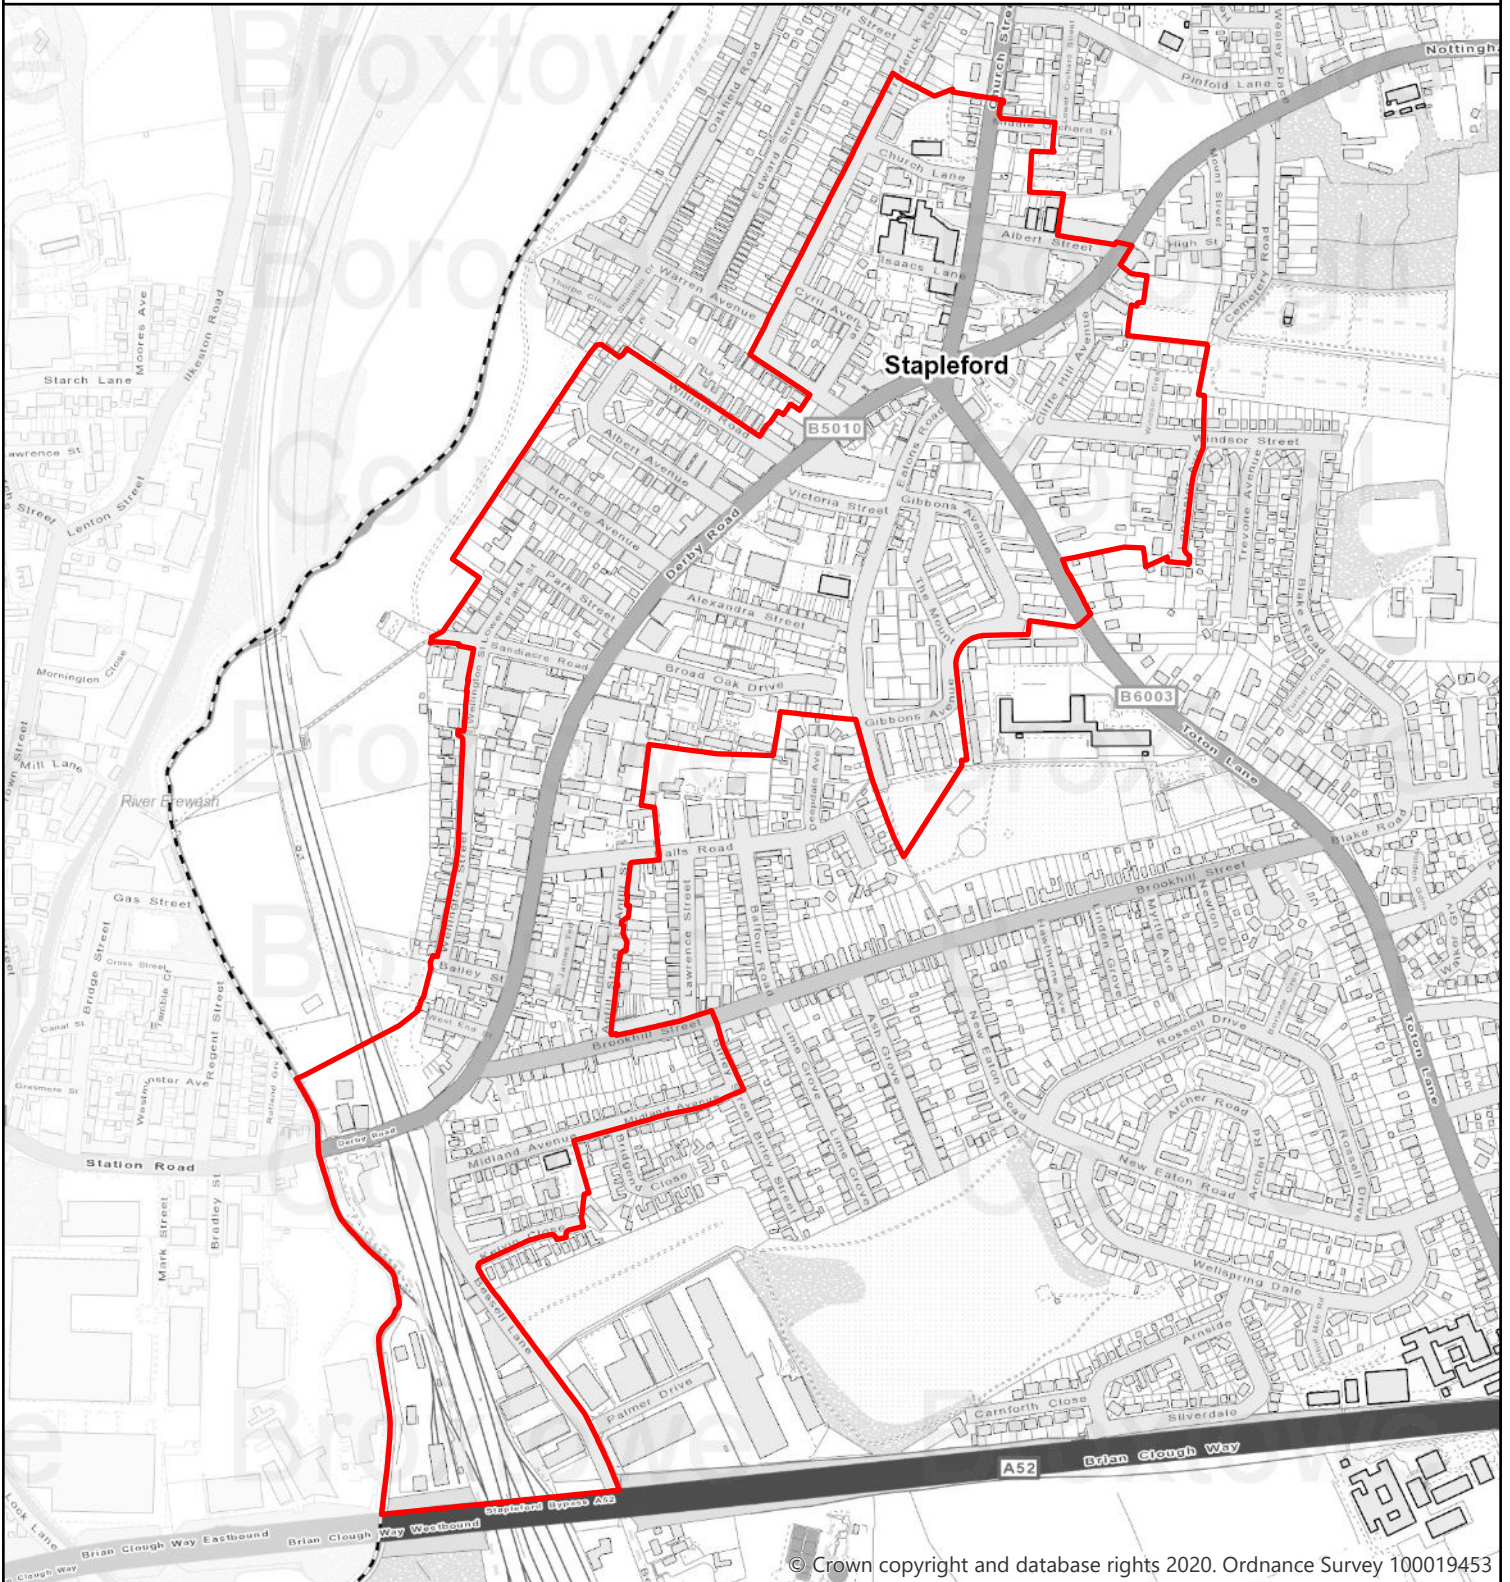

Stapleford Town Centre

Broxtowe Borough Council Alcohol Control
Public Spaces Protection Order

Broxtowe
Borough
COUNCIL

© Crown copyright and database rights 2020. Ordnance Survey 100019453

Not to Scale

You are not permitted to copy, sub-license, distribute or sell any of this data to third parties in any form.

NOTES AND INFORMATION

 Restricted Area