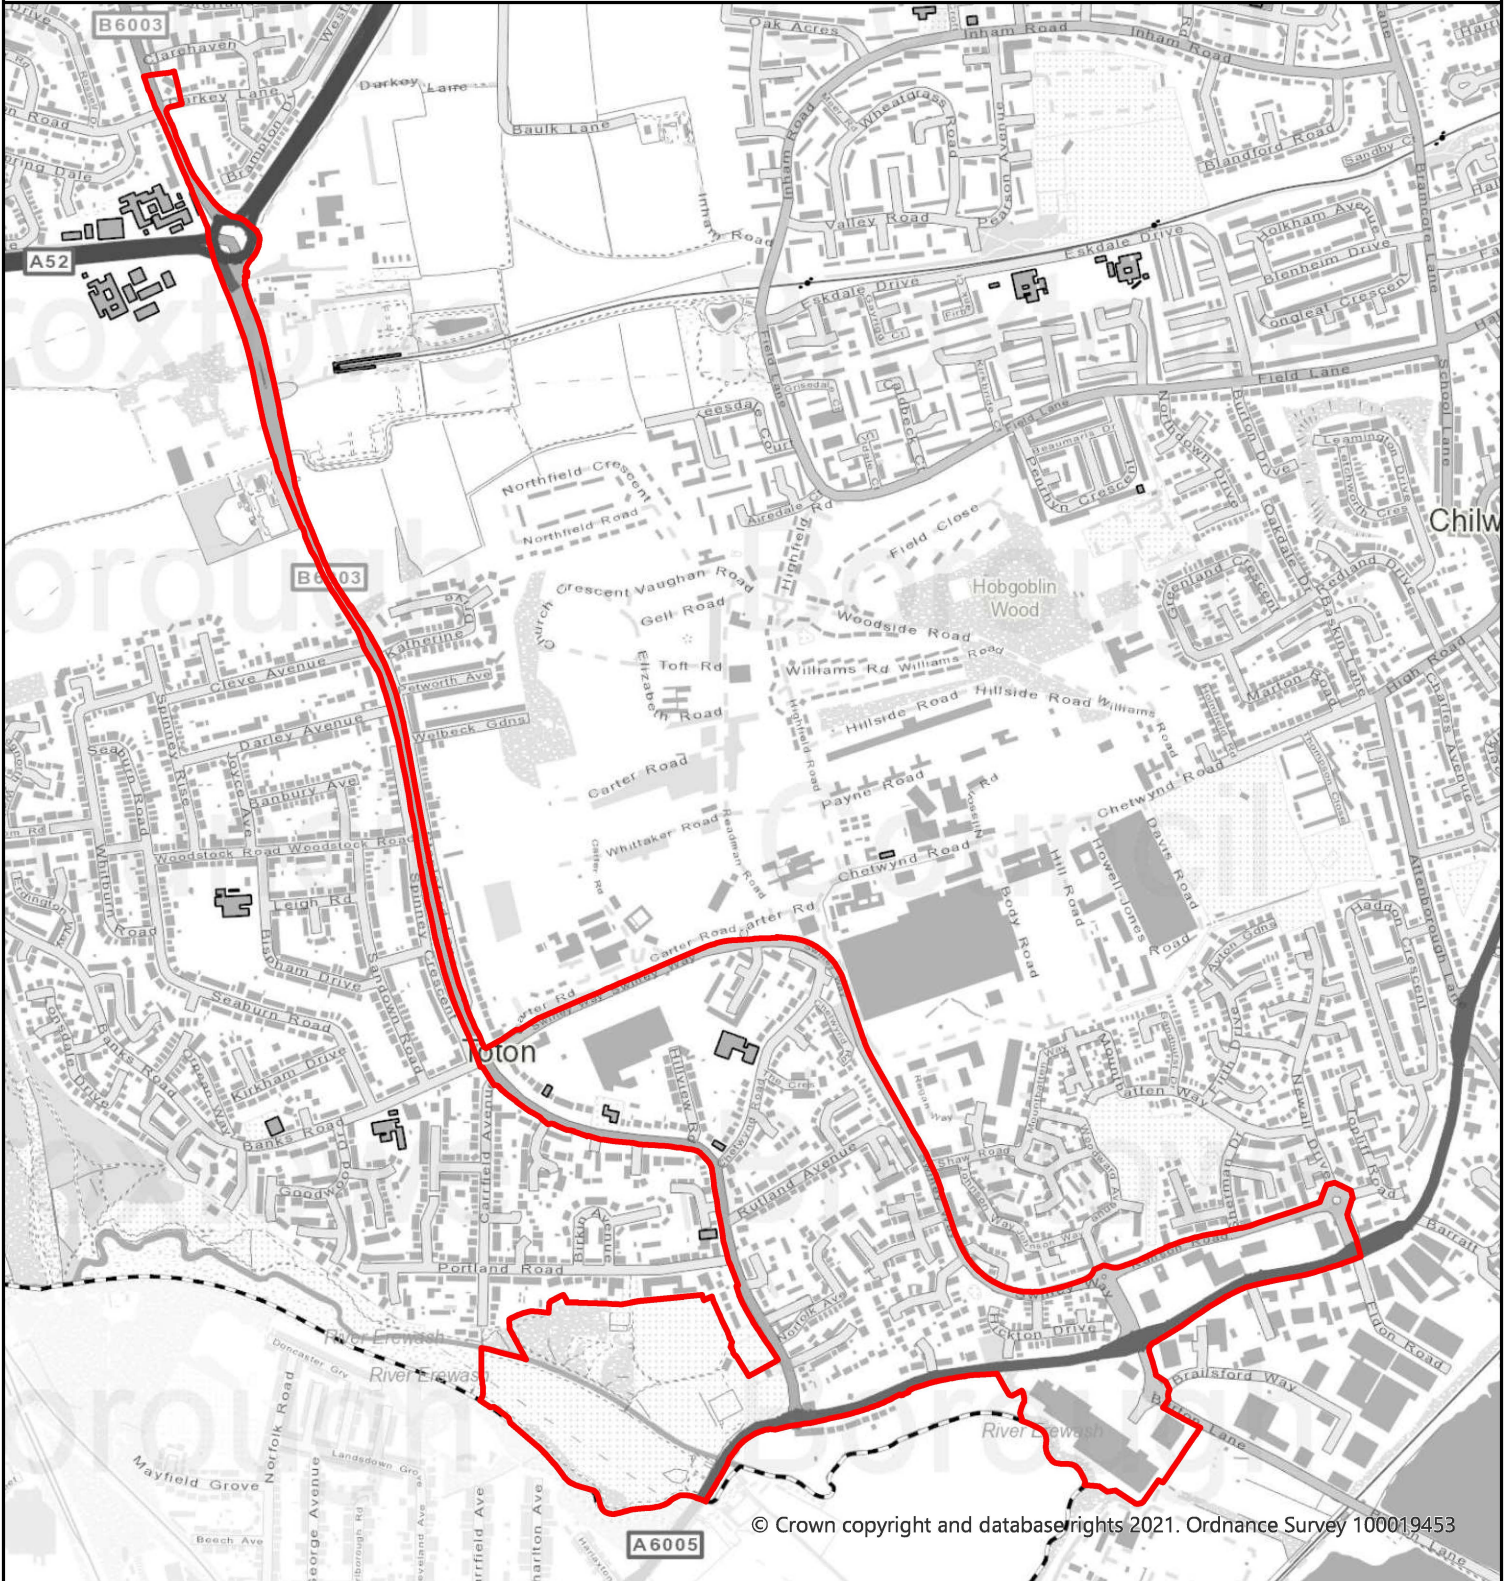

Chilwell Retail Park

Broxtowe Borough Council Alcohol Control
Public Spaces Protection Order

Broxtowe
Borough
COUNCIL

© Crown copyright and database rights 2021. Ordnance Survey 100019453

Not to Scale

You are not permitted to copy, sub-license, distribute or sell any of this data to third parties in any form.

NOTES AND INFORMATION

-  Restricted Area
-  Proposed Extension