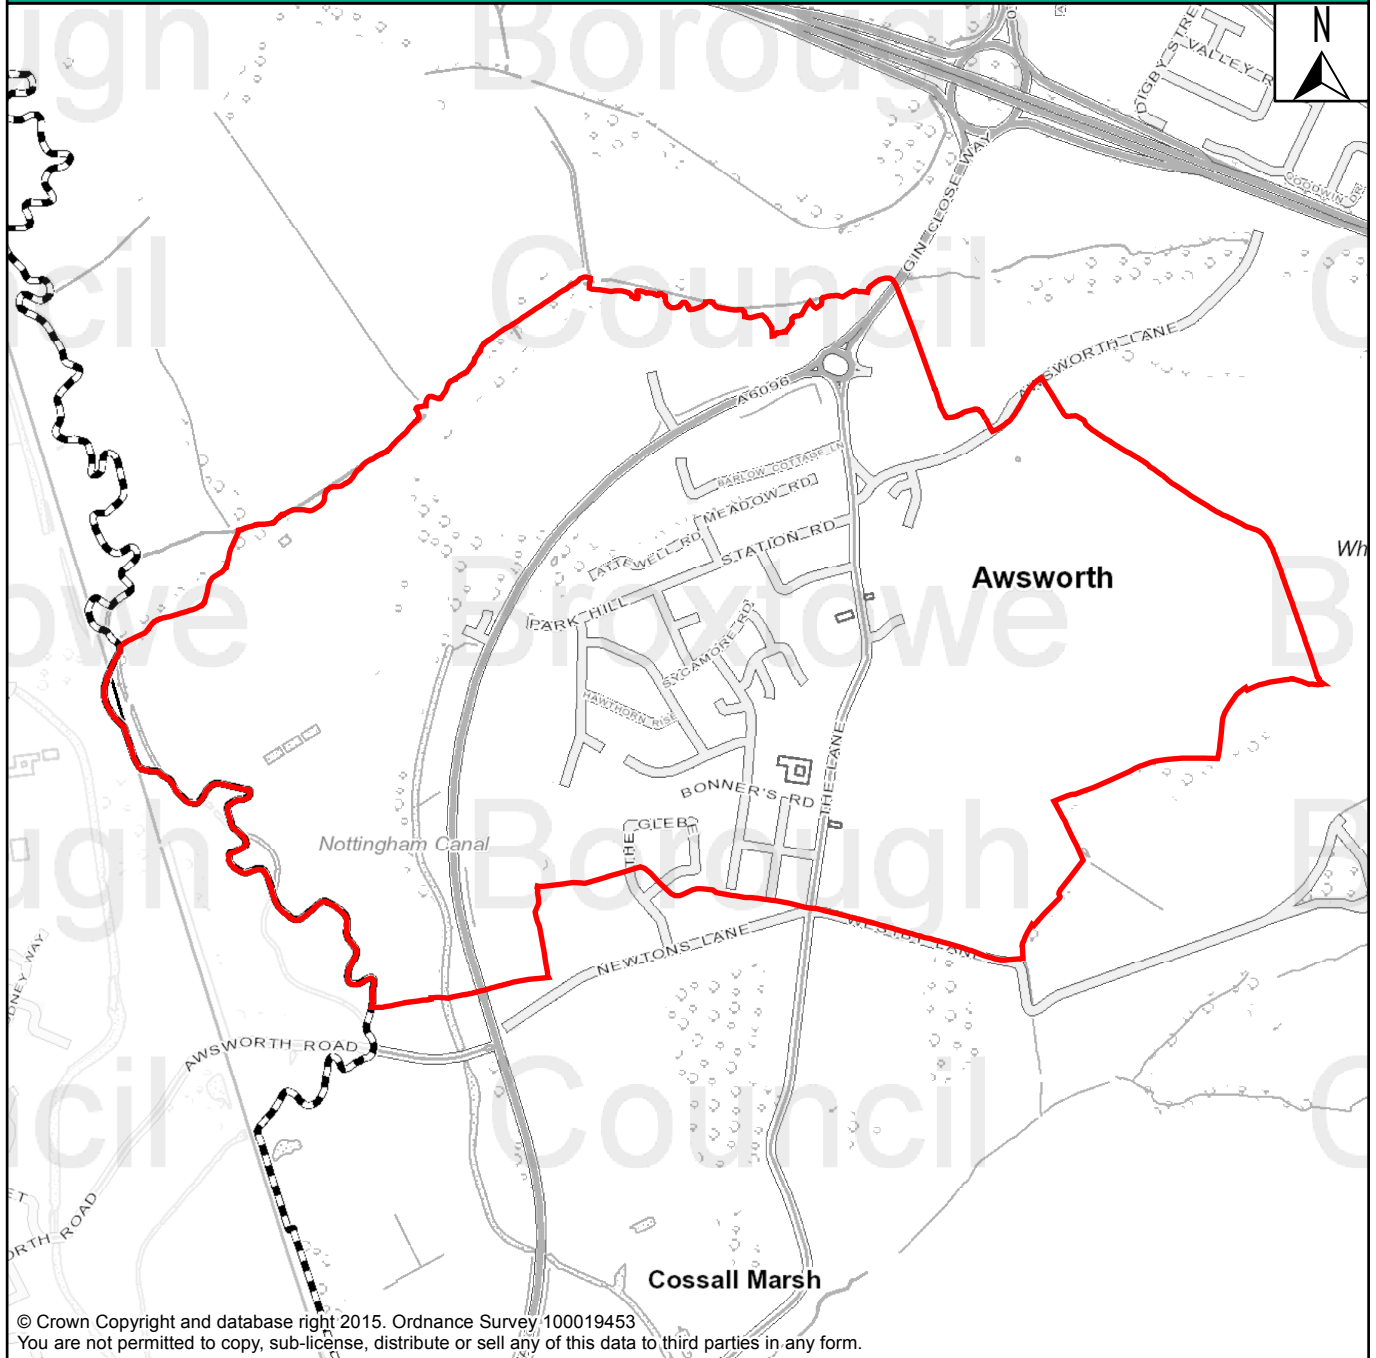

# Awsorth Neighbourhood Area Designation

© Crown Copyright and database right 2015. Ordnance Survey 100019453  
You are not permitted to copy, sub-license, distribute or sell any of this data to third parties in any form.

Broxtowe Borough Council has received an application for the designation of a Neighbourhood Area from Awsorth Parish Council. A copy of the application can be viewed on our website (via the link below) or at the council's offices in Beeston, Eastwood or Stapleford. We are now inviting comments on the area to be designated.