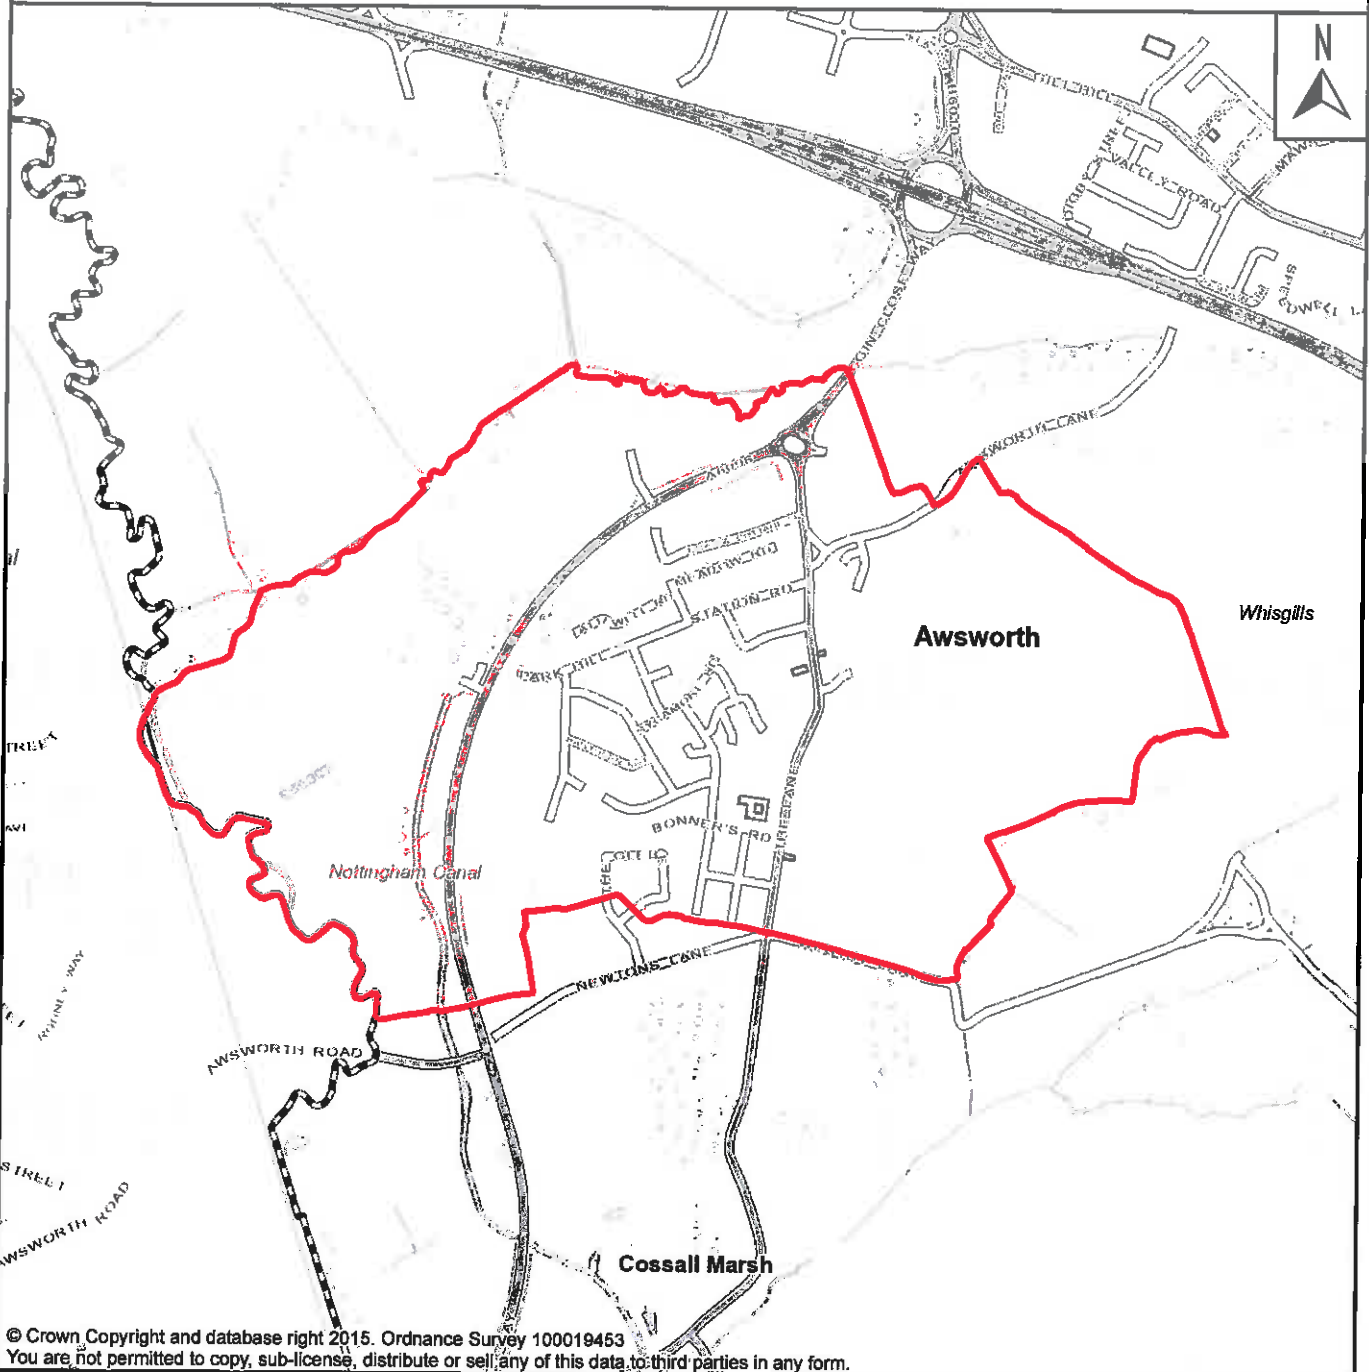

NEIGHBOURHOOD PLANNING NOTICE

The Neighbourhood Planning (General) Regulations 2012 (Article 7)

In accordance with the above Regulations, notice is hereby given that Broxtowe Borough Council has **APPROVED** the following neighbourhood area:

Name of Neighbourhood Area: **AWSWORTH**

Name of 'relevant body': **AWSWORTH PARISH COUNCIL**

© Crown Copyright and database right 2015. Ordnance Survey 100019453
You are not permitted to copy, sub-license, distribute or sell any of this data to third parties in any form.