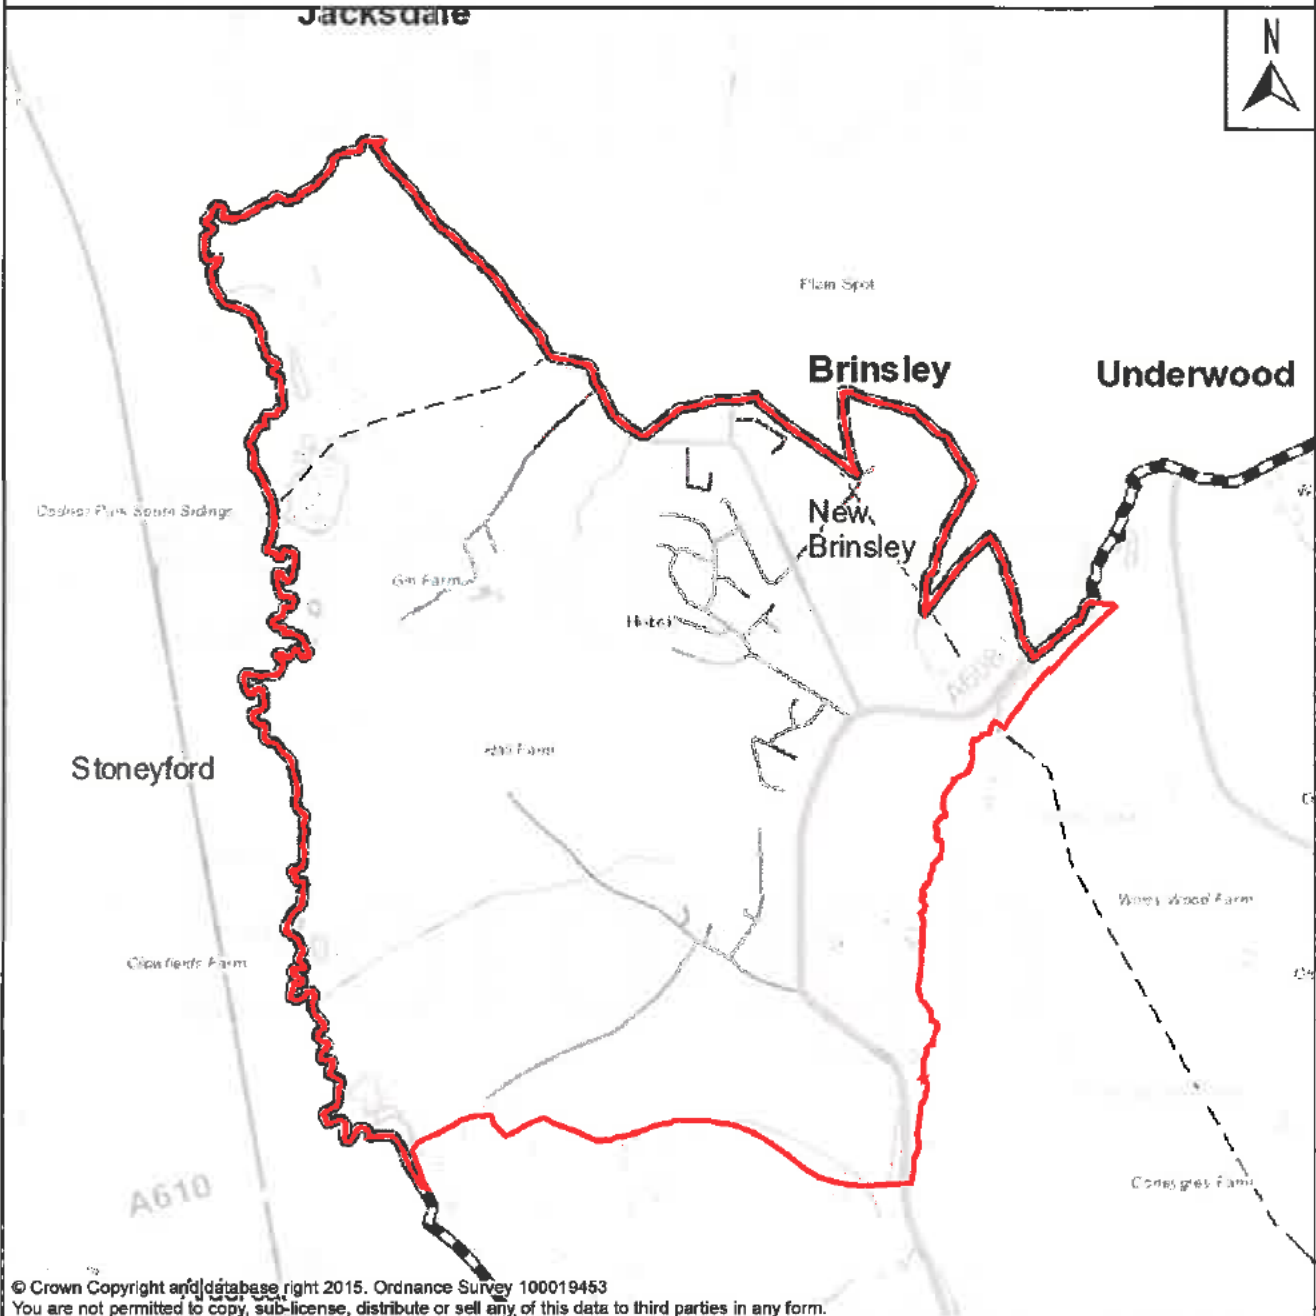

NEIGHBOURHOOD PLANNING NOTICE

The Neighbourhood Planning (General) Regulations 2012 (Article 7)

In accordance with the above Regulations, notice is hereby given that Broxtowe Borough Council has **APPROVED** the following neighbourhood area:

Name of Neighbourhood Area: **BRINSLEY**

Name of 'relevant body': **BRINSLEY PARISH COUNCIL**

© Crown Copyright and database right 2015. Ordnance Survey 100019453
You are not permitted to copy, sub-license, distribute or sell any of this data to third parties in any form.