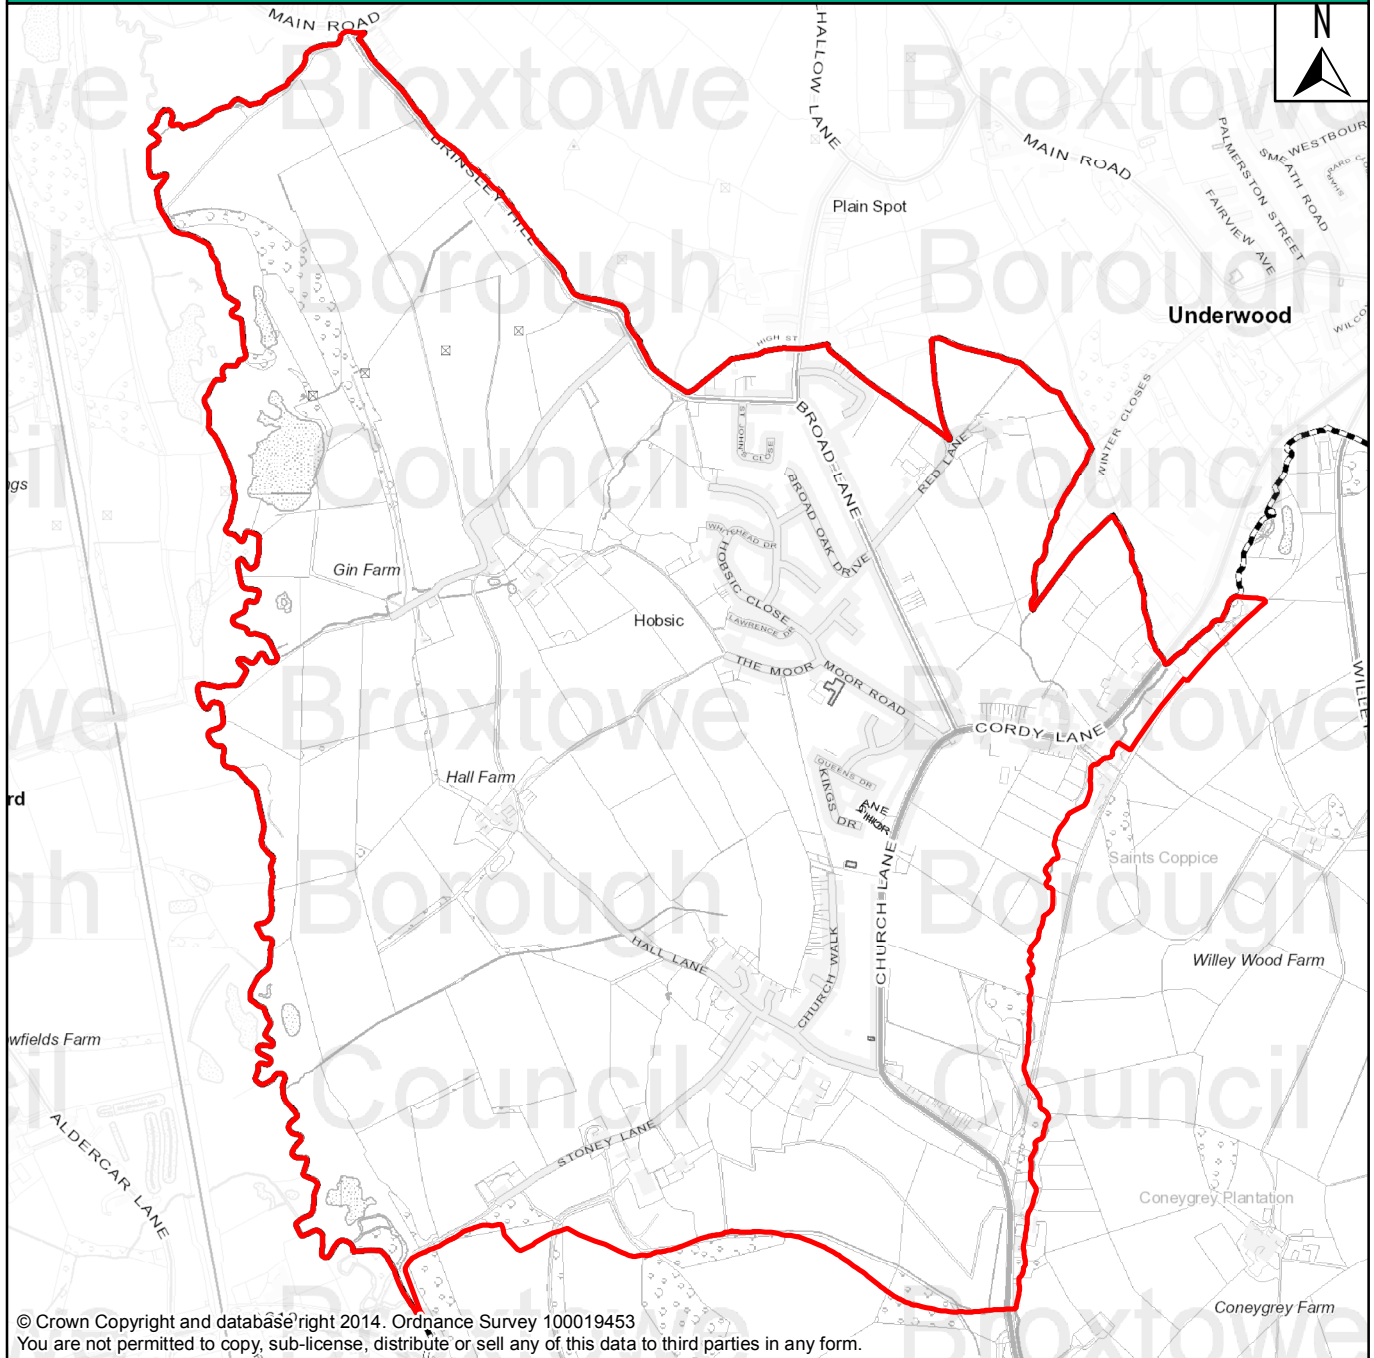

Brinsley Neighbourhood Area Designation

Broxtowe Borough Council has received an application for the designation of a Neighbourhood Area from Brinsley Parish Council. A copy of the application can be viewed on our website (via the link below) or at the council's offices in Beeston, Eastwood or Stapleford. We are now inviting comments on the area to be designated.

Please include reference **BRINSLEY** in your response

www.broxtowe.gov.uk/neighbourhoodplans