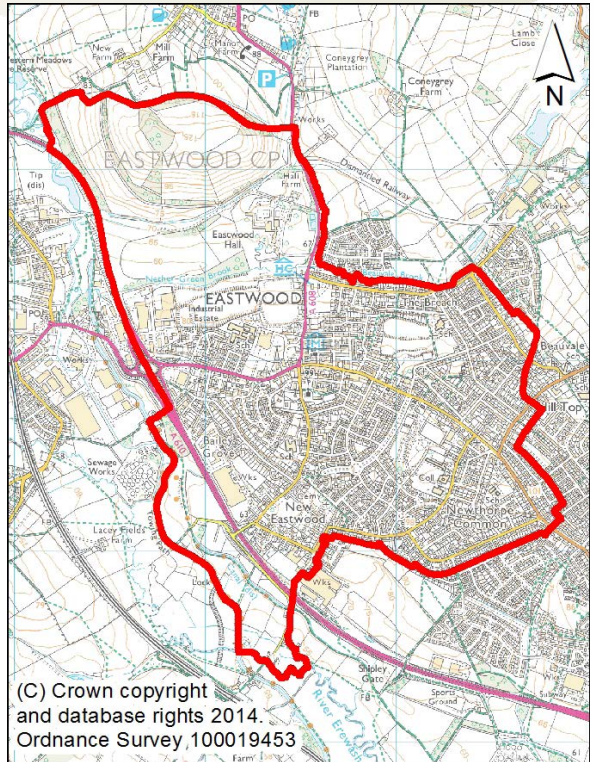

(C) Crown copyright
and database rights 2014.
Ordnance Survey 100019453