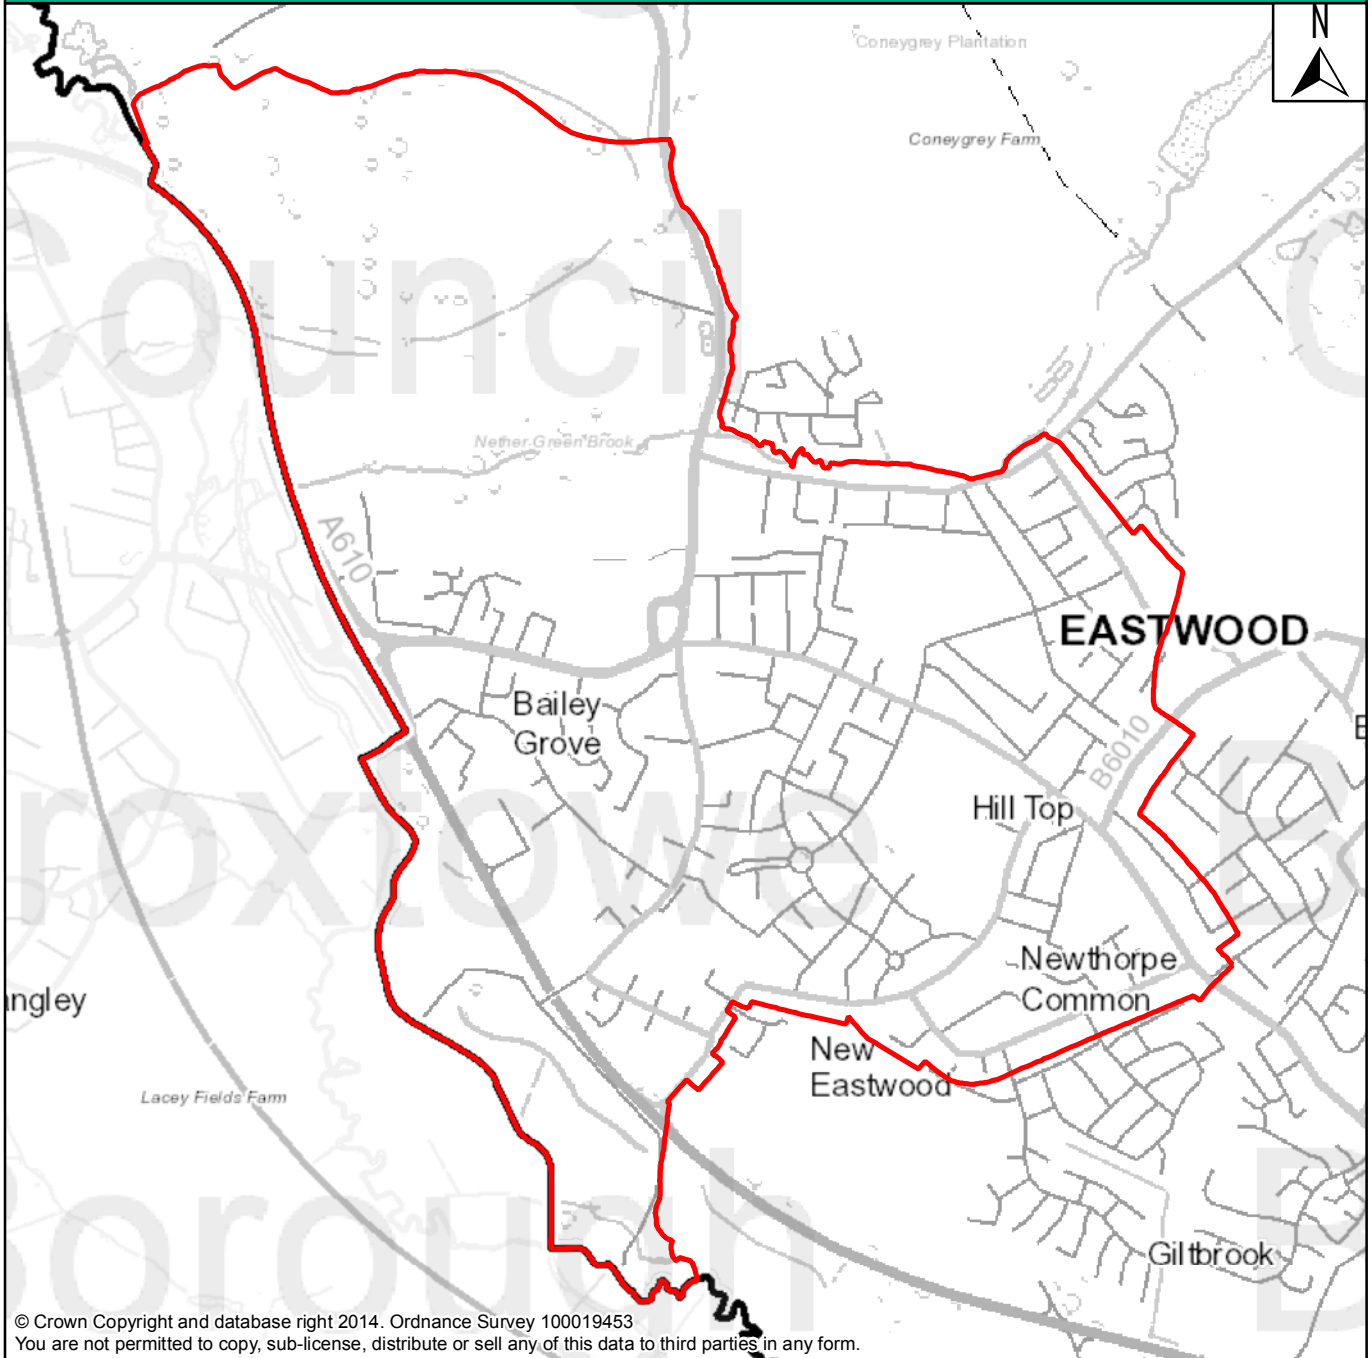

Eastwood Neighbourhood Area Designation

Broxtowe Borough Council has received an application for the designation of a Neighbourhood Area from Eastwood Town Council. A copy of the application can be viewed on our website (via the link below) or at the council's offices in Beeston, Eastwood or Stapleford. We are now inviting comments on the area to be designated.

The consultation will run from **Monday 30th June to 5pm Friday 15th August 2014**

Comments regarding the proposed Eastwood Neighbourhood Area Designation can be made via;

- The online form at the link below
- Paper forms available from Eastwood Town Council
- Writing to Planning Policy Team, Broxtowe Borough Council, Council Offices, Foster Avenue, Beeston, Nottinghamshire, NG9 1AB.
- E-mail to policy@broxtowe.gov.uk

Please include reference **EASTWOOD** in your response

www.broxtowe.gov.uk/neighbourhoodplans