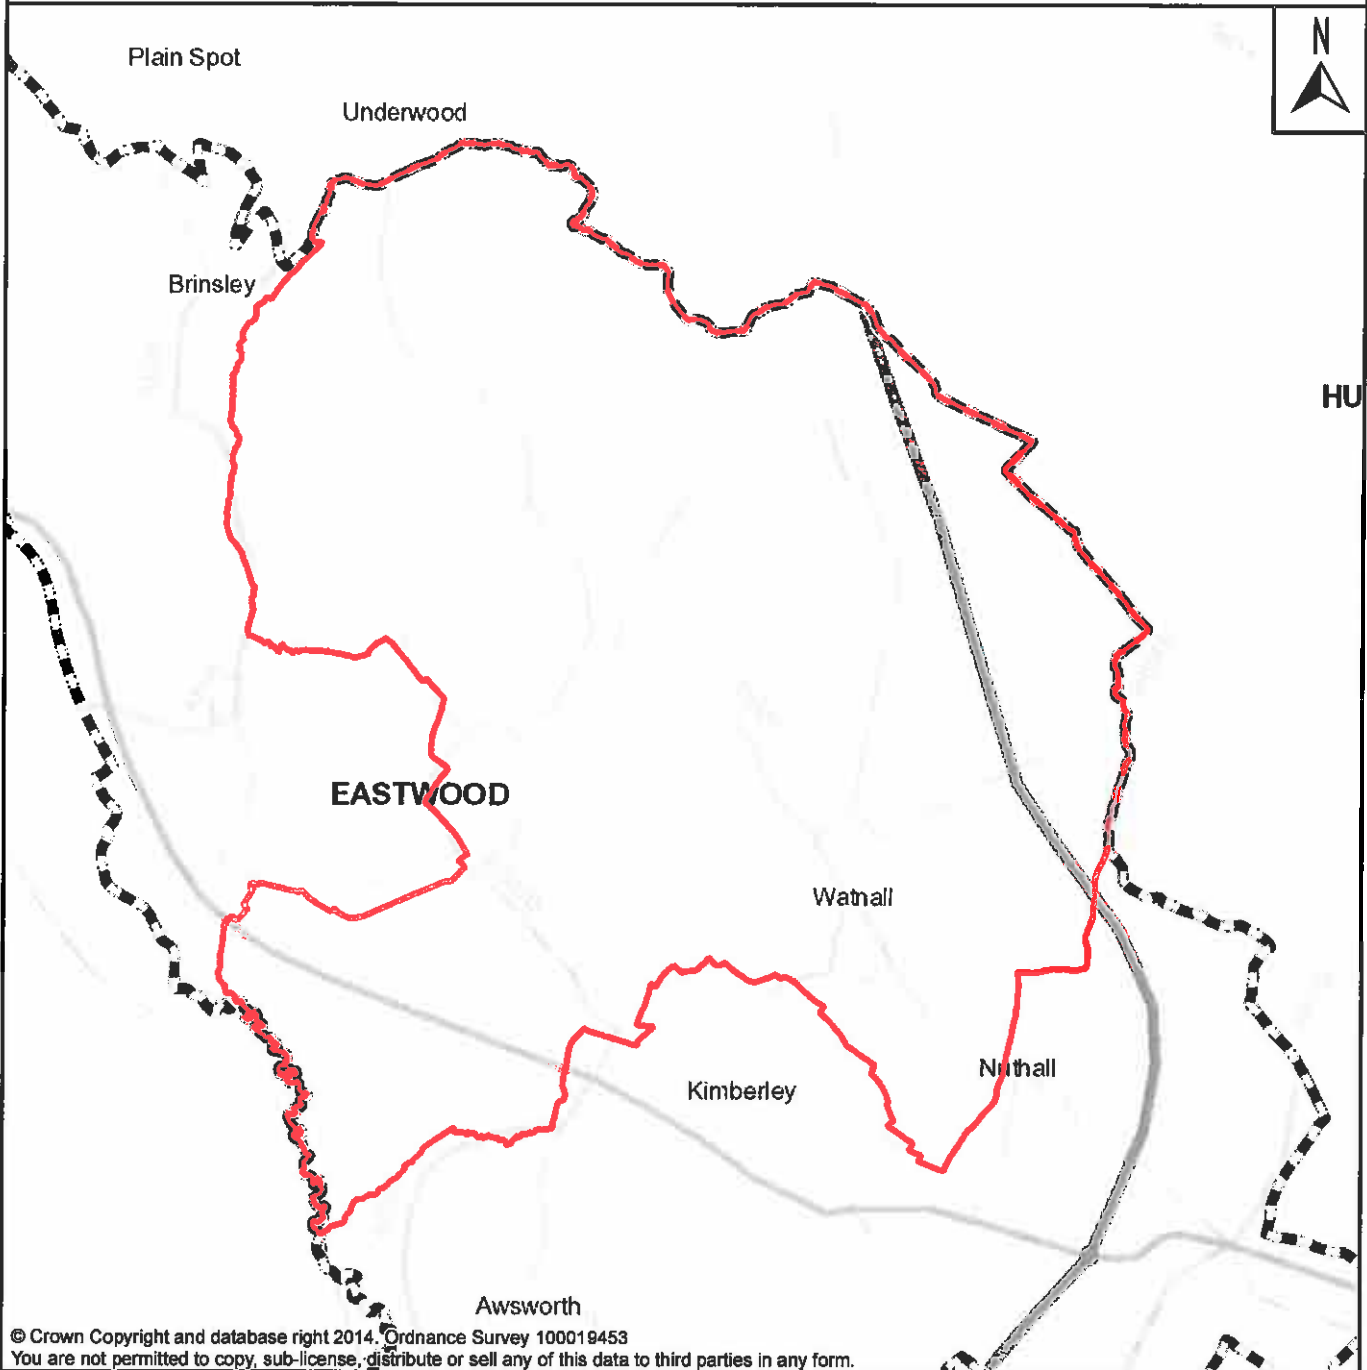

NEIGHBOURHOOD PLANNING NOTICE

The Neighbourhood Planning (General) Regulations 2012 (Article 7)

In accordance with the above Regulations, notice is hereby given that Broxtowe Borough Council has **APPROVED** the following neighbourhood area:

Name of Neighbourhood Area: **GREASLEY**

Name of 'relevant body': **GREASLEY PARISH COUNCIL**

© Crown Copyright and database right 2014. Ordnance Survey 100019453
You are not permitted to copy, sub-license, distribute or sell any of this data to third parties in any form.