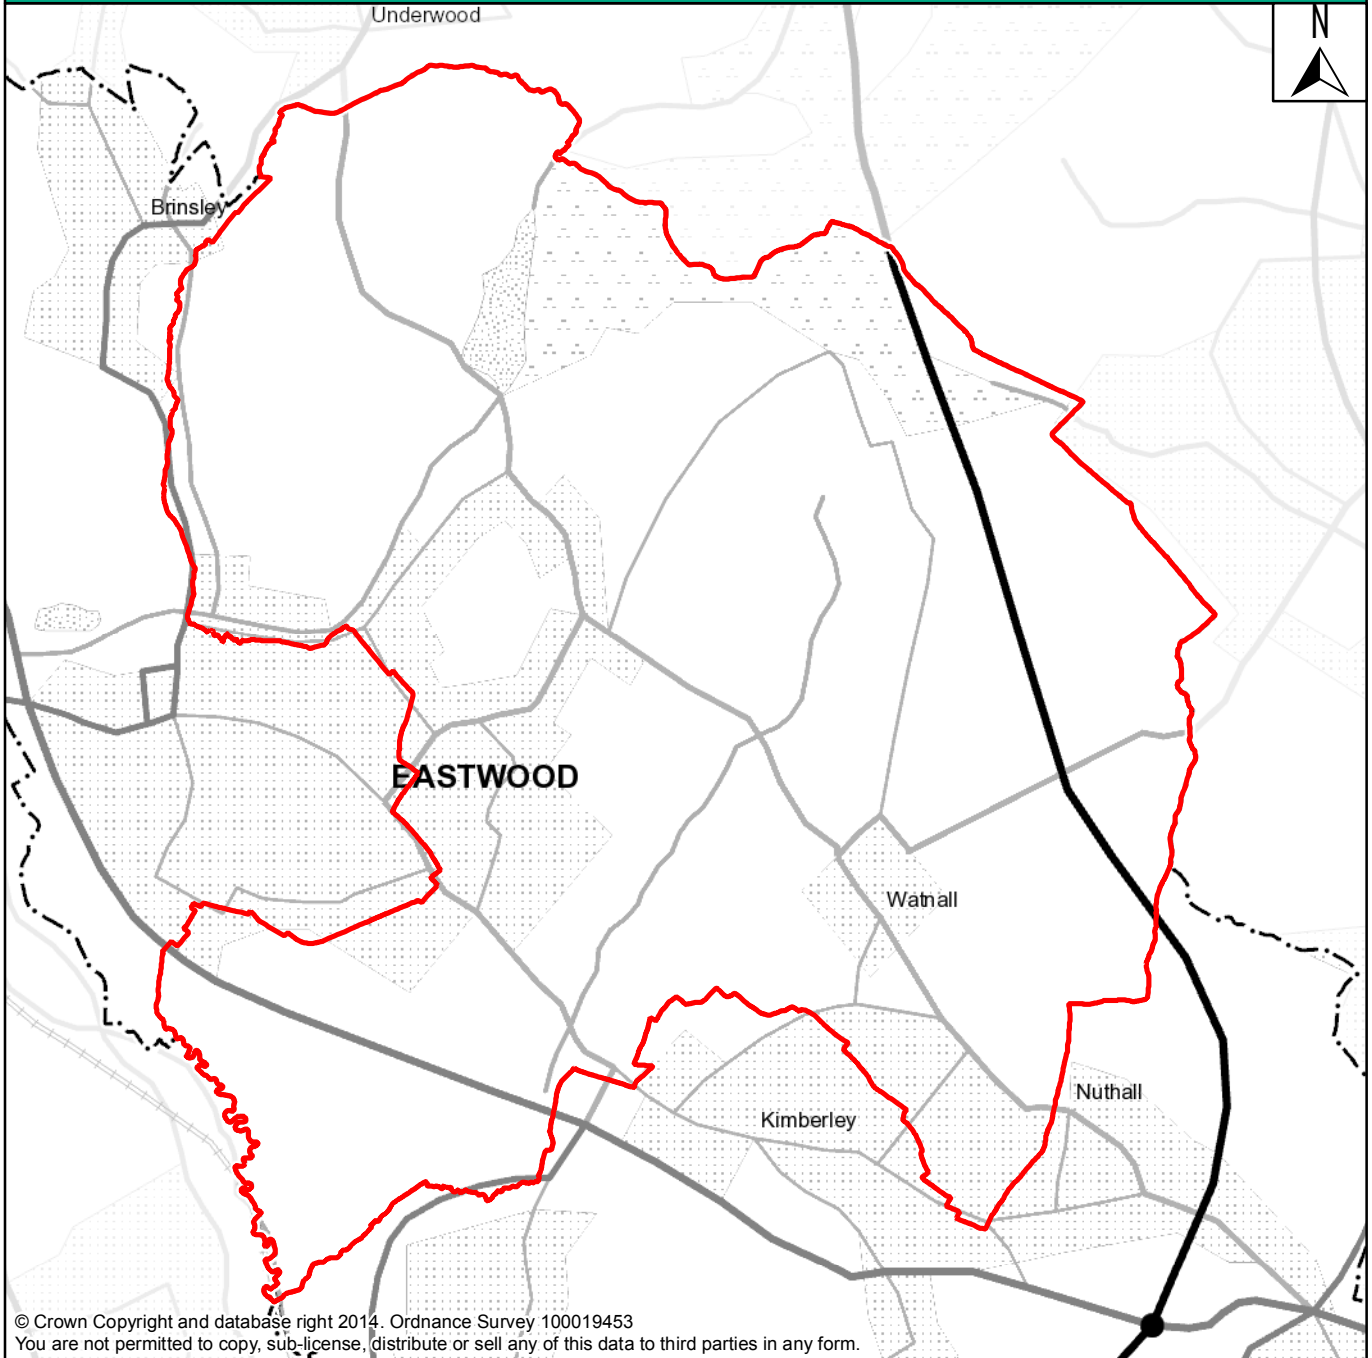

# Greasley Neighbourhood Area Designation

© Crown Copyright and database right 2014. Ordnance Survey 100019453  
You are not permitted to copy, sub-license, distribute or sell any of this data to third parties in any form.

Broxtowe Borough Council has received an application for the designation of a Neighbourhood Area from Greasley Parish Council. A copy of the application can be viewed on our website (via the link below) or at the council's offices in Beeston, Eastwood or Stapleford. We are now inviting comments on the area to be designated.