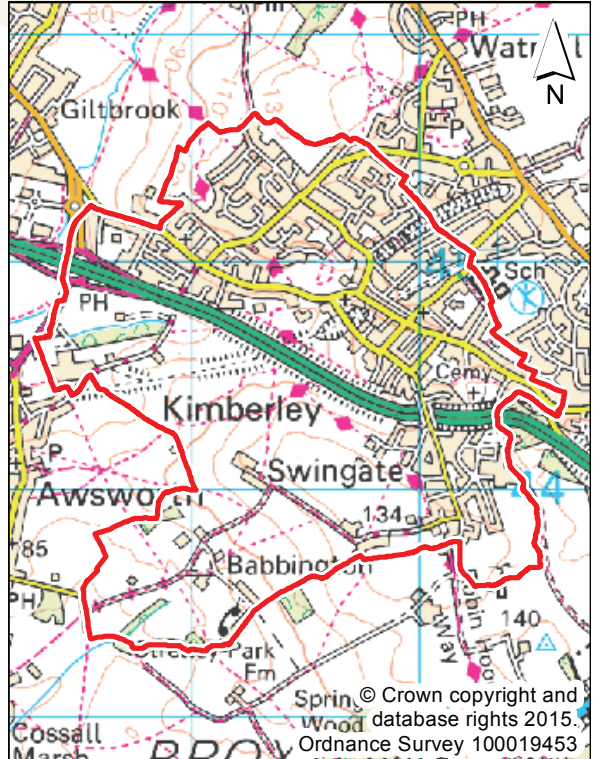

KIMBERLEY Neighbourhood Area

Broxtowe
Borough
COUNCIL

Kimberley Town Council have applied to Broxtowe Borough Council to have their parish area designated as a Neighbourhood Area in order to create a Neighbourhood Plan (as shown on the map with a red outline).

This consultation relates to the proposed Neighbourhood Area and not to the details of the Neighbourhood Plan itself which will follow.

If you wish to comment on the Kimberley Neighbourhood Area the consultation will run from