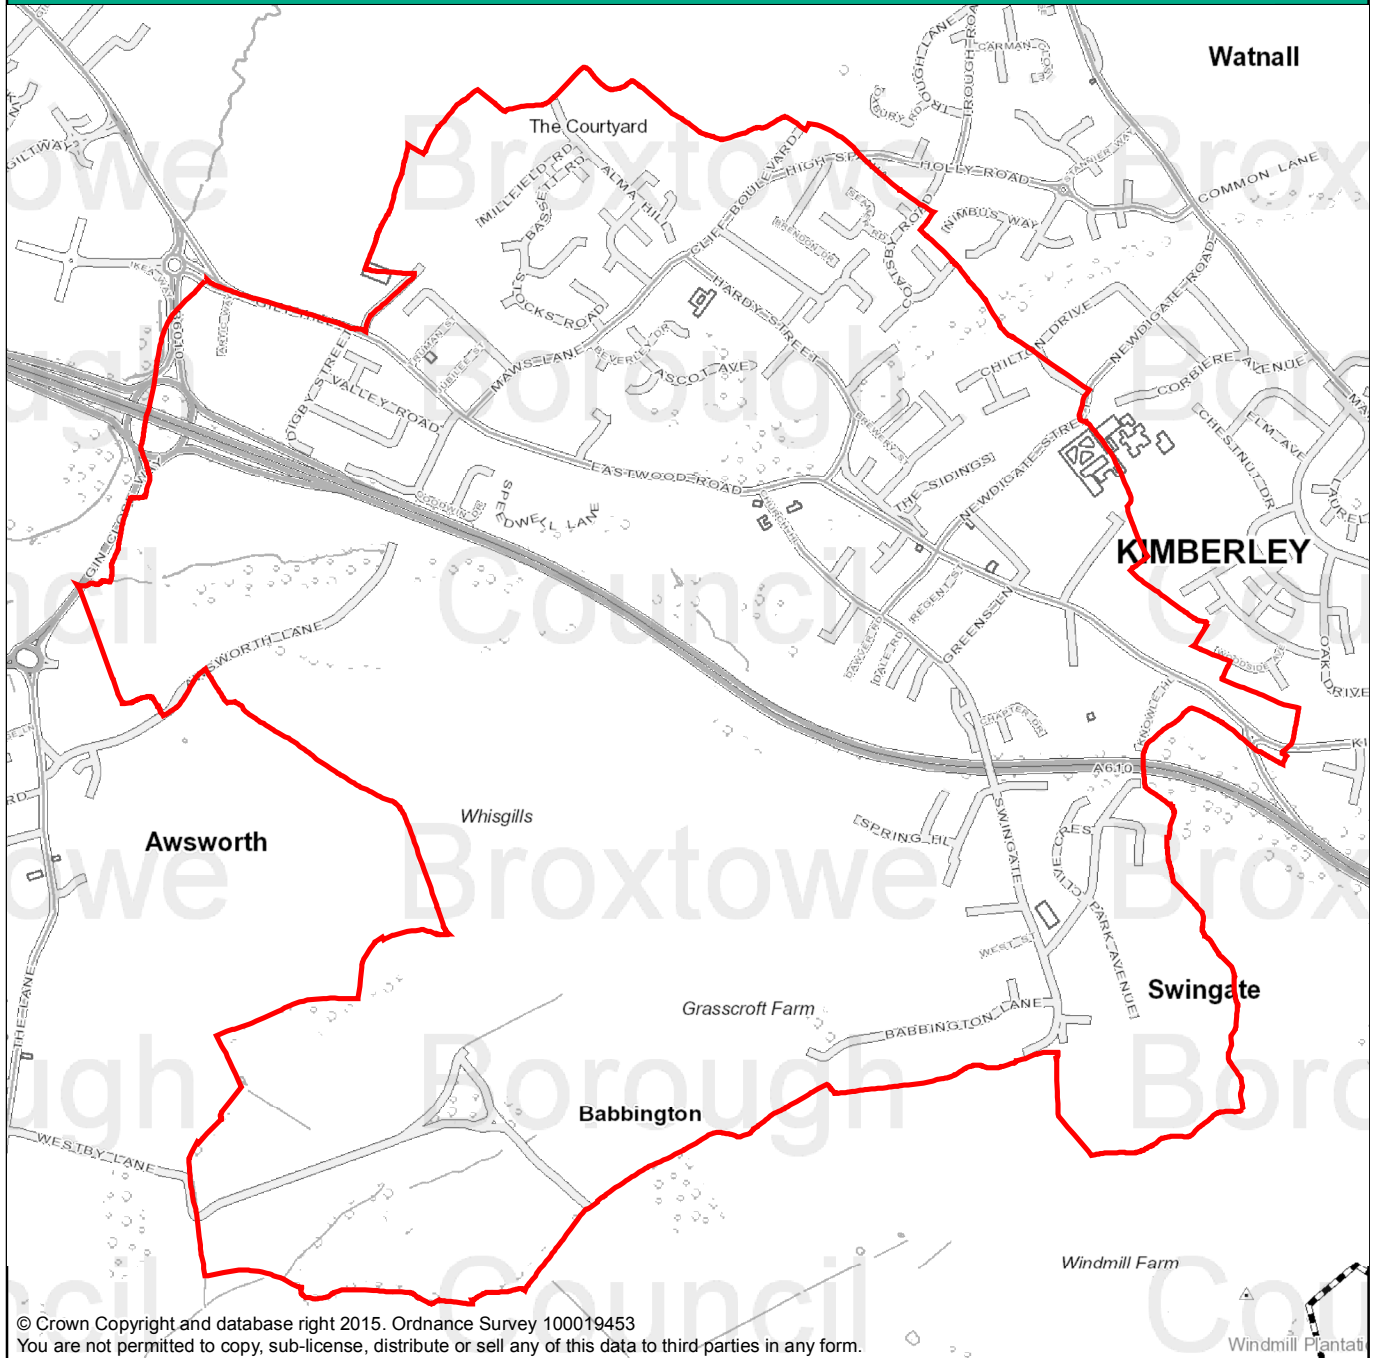

Kimberley Neighbourhood Area Designation

Broxtowe Borough Council has received an application for the designation of a Neighbourhood Area from Kimberley Town Council. A copy of the application can be viewed on our website (via the link below) or at the council's offices in Beeston, Eastwood or Stapleford. We are now inviting comments on the area to be designated.

The consultation will run from **Monday 7th September 2015 to 5pm Monday 19th October 2015**

Comments regarding the proposed Kimberley Neighbourhood Area Designation can be made via;

- The online form at the link below
- Paper forms available from KimberleyTown Council
- Writing to Planning Policy Team, Broxtowe Borough Council, Council Offices, Foster Avenue, Beeston, Nottinghamshire, NG9 1AB.
- E-mail to policy@broxtowe.gov.uk

Please include reference **KIMBERLEY** in your response

www.broxtowe.gov.uk/neighbourhoodplans