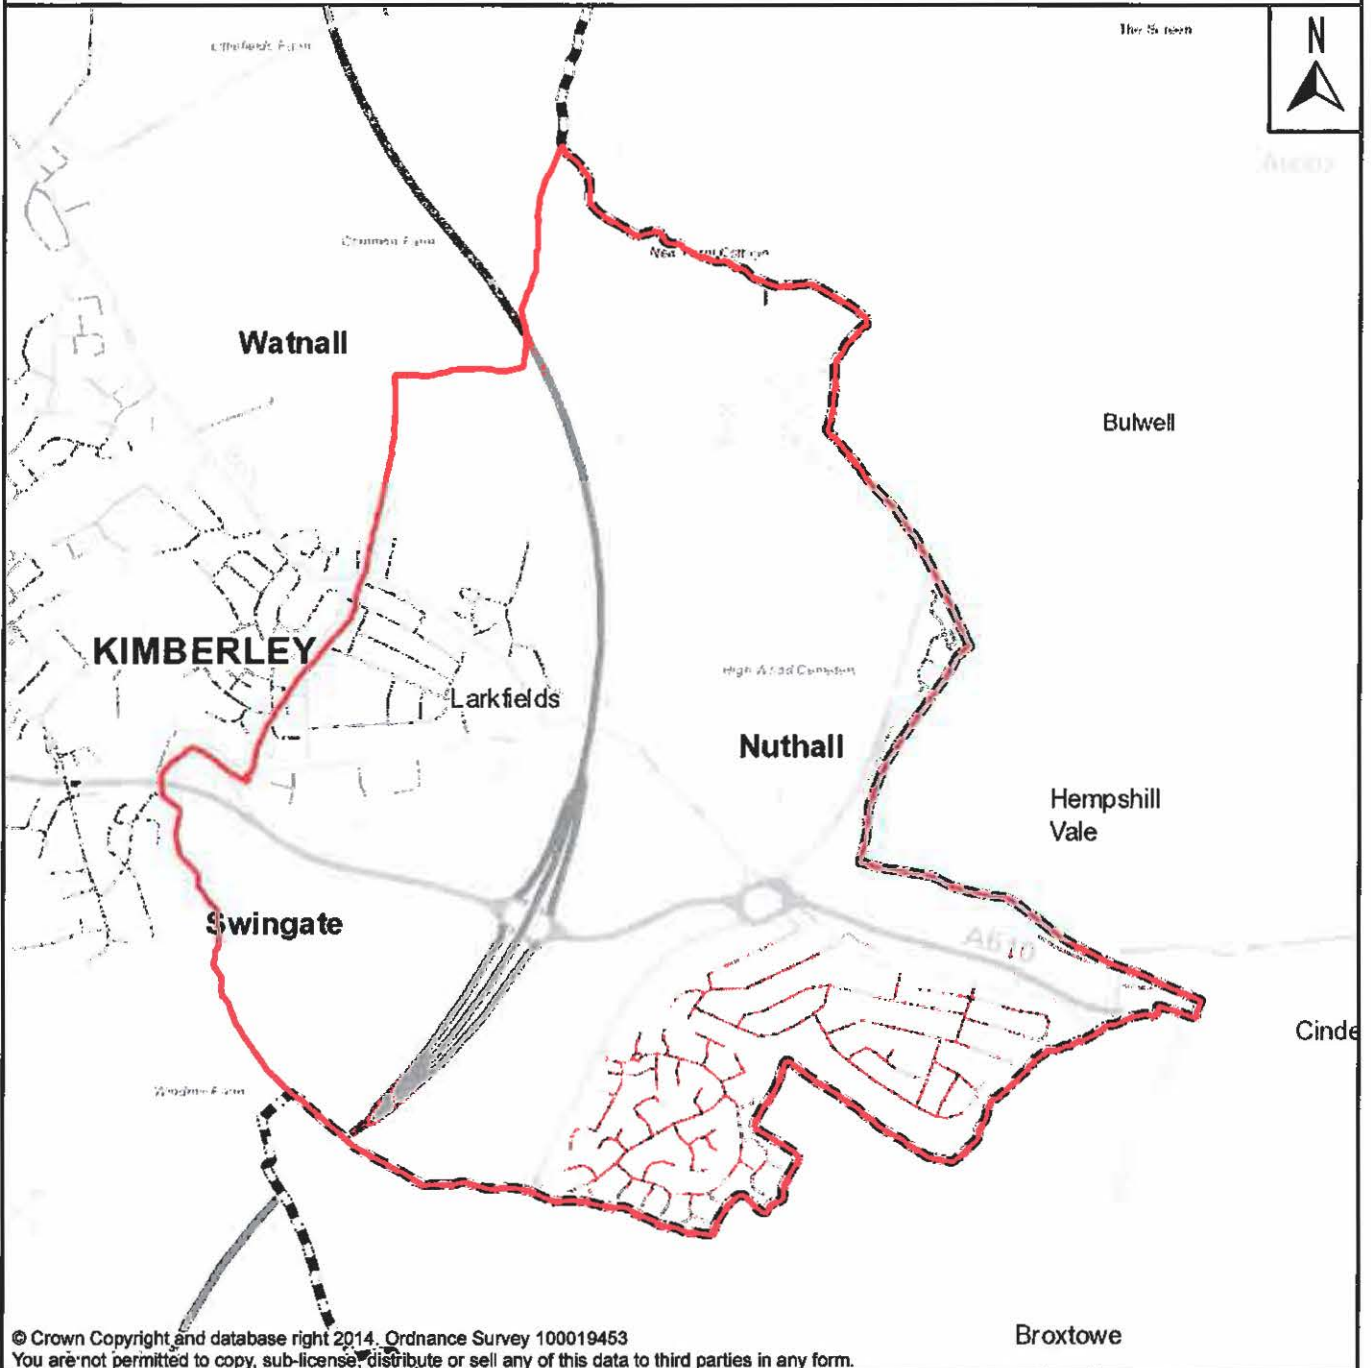

NEIGHBOURHOOD PLANNING NOTICE

The Neighbourhood Planning (General) Regulations 2012 (Article 7)

In accordance with the above Regulations, notice is hereby given that Broxtowe Borough Council has **APPROVED** the following neighbourhood area:

Name of Neighbourhood Area: **NUTHALL**

Name of 'relevant body': **NUTHALL PARISH COUNCIL**

Signed: _____

Date: 17/09/2014

**Broxtowe
Borough
COUNCIL**