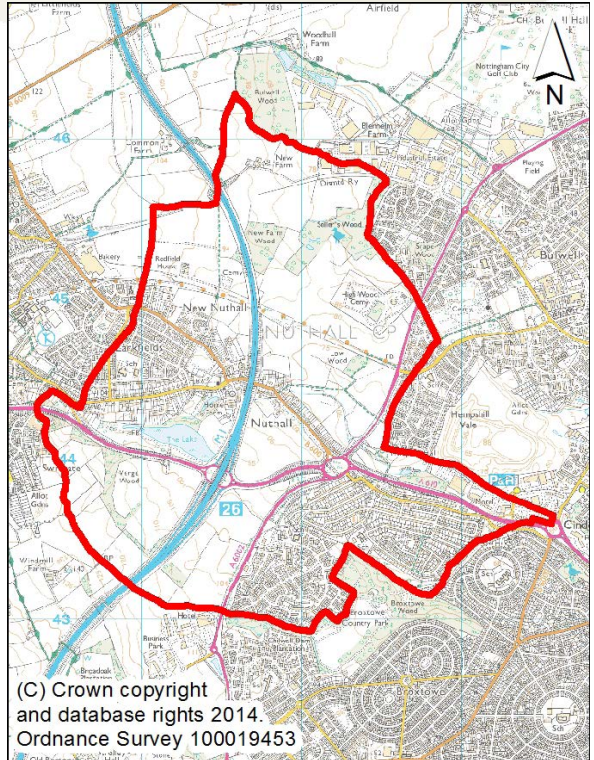

(C) Crown copyright
and database rights 2014.
Ordnance Survey 100019453