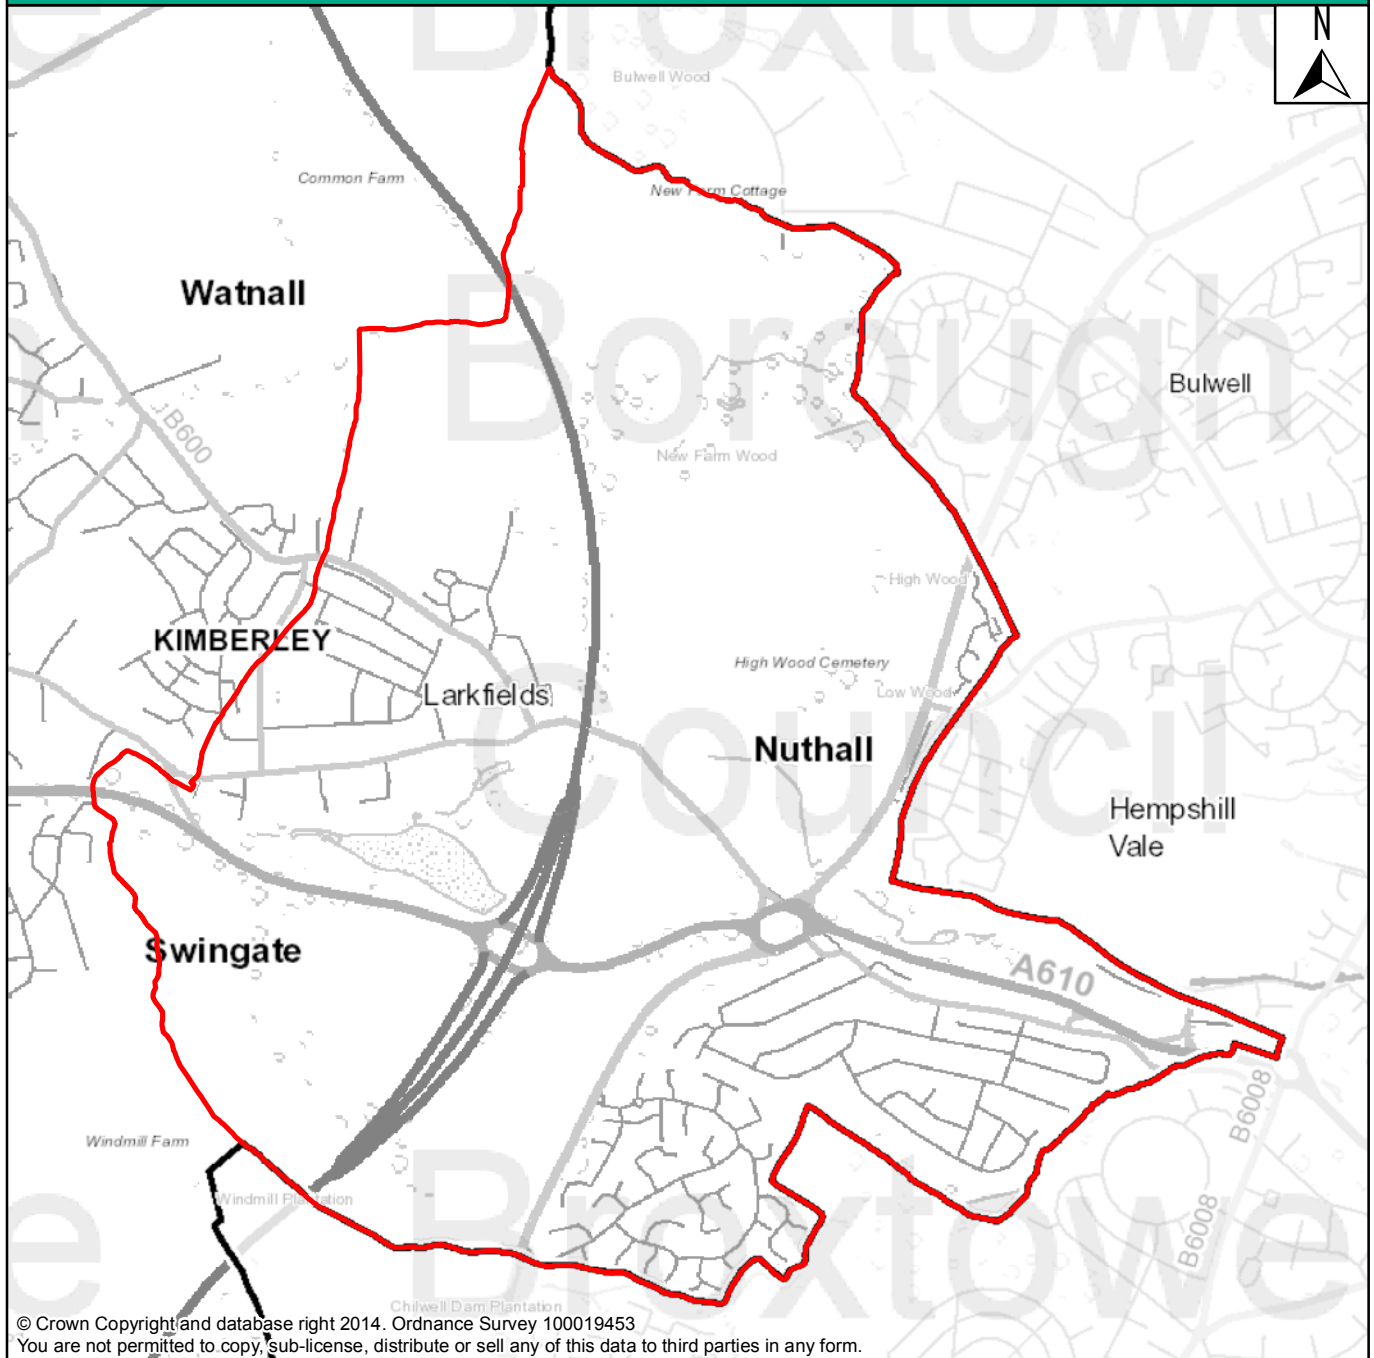

Nuthall Neighbourhood Area Designation

Broxtowe Borough Council has received an application for the designation of a Neighbourhood Area from Nuthall Parish Council. A copy of the application can be viewed on our website (via the link below) or at the council's offices in Beeston, Eastwood or Stapleford. We are now inviting comments on the area to be designated.

The consultation will run from **Monday 30th June to 5pm Friday 15th August 2014**

Comments regarding the proposed Nuthall Neighbourhood Area Designation can be made via;

- The online form at the link below
- Paper forms available from Nuthall Parish Council
- Writing to Planning Policy Team, Broxtowe Borough Council, Council Offices, Foster Avenue, Beeston, Nottinghamshire, NG9 1AB.
- E-mail to policy@broxtowe.gov.uk

Please include reference **NUTHALL** in your response

www.broxtowe.gov.uk/neighbourhoodplans