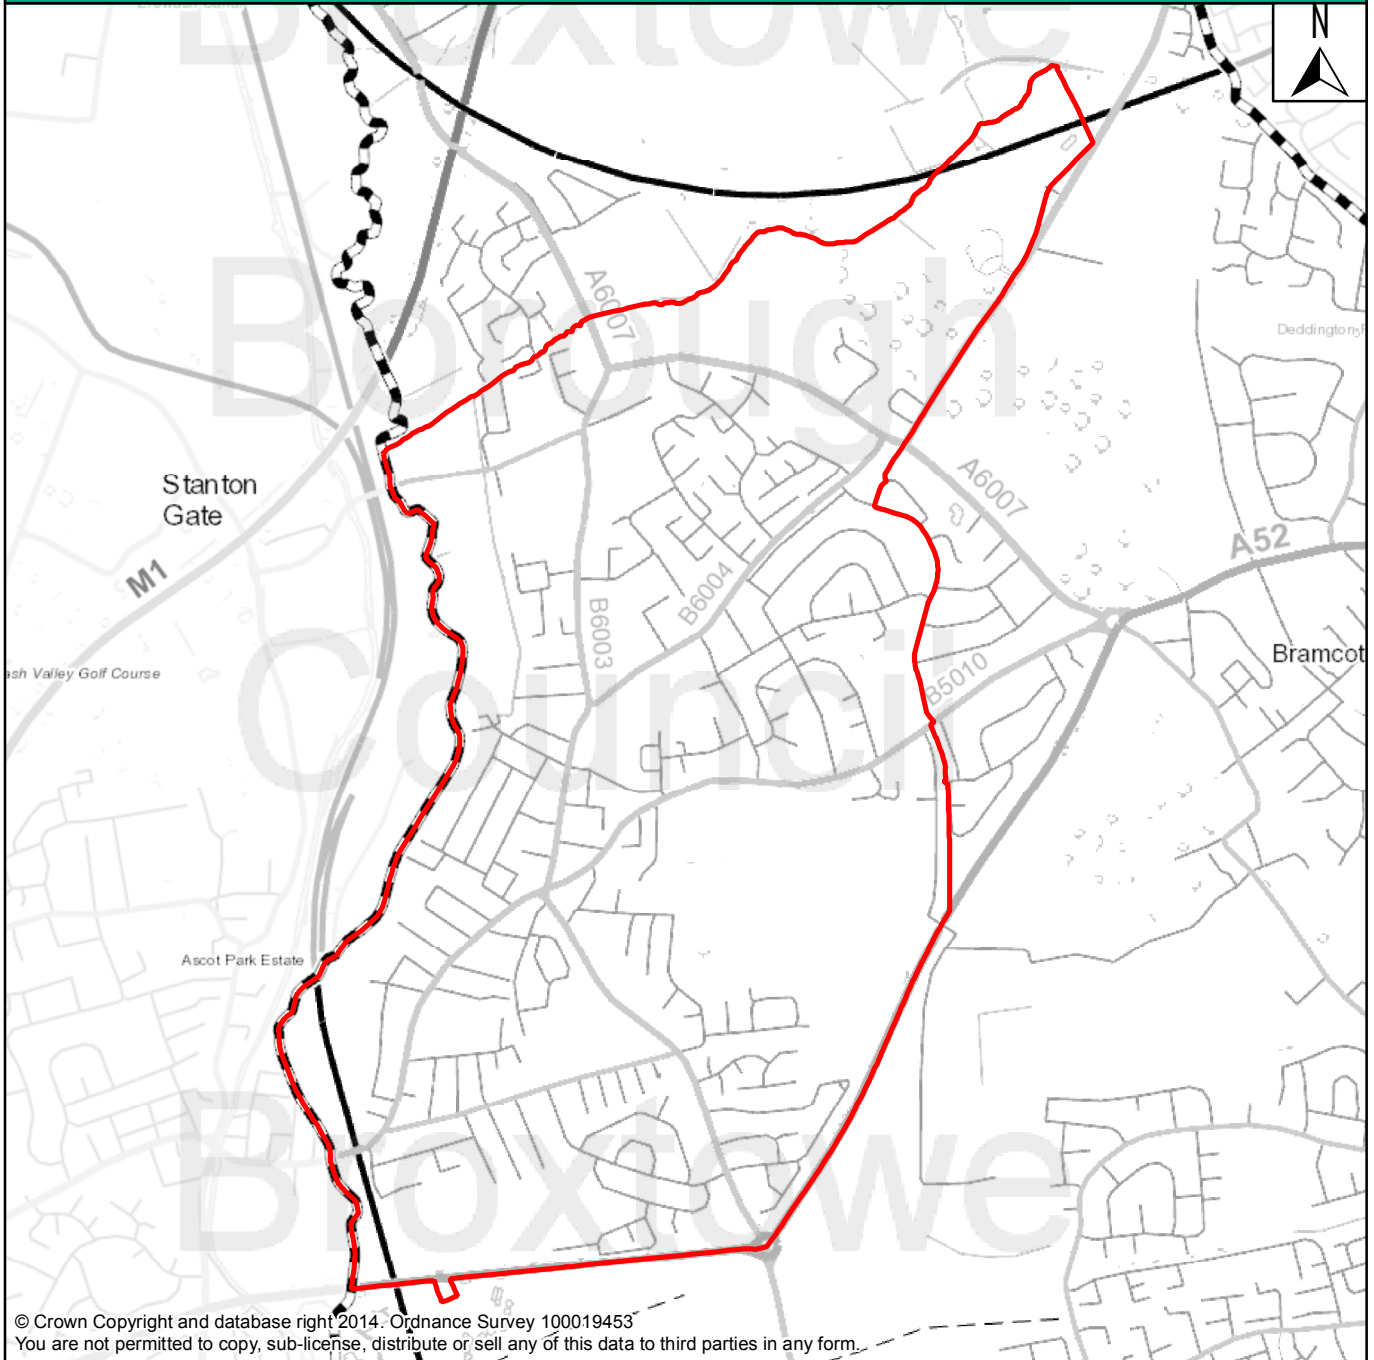

# Stapleford Neighbourhood Area Designation

Broxtowe Borough Council has received an application for the designation of a Neighbourhood Area from Stapleford Town Council. A copy of the application can be viewed on our website (via the link below) or at the council's offices in Beeston, Eastwood or Stapleford. We are now inviting comments on the area to be designated.

The consultation will run from **Monday 29th September to 5pm Friday 14th November 2014**

Comments regarding the proposed Stapleford Neighbourhood Area Designation can be made via;

- The online form at the link below
- Paper forms available from Stapleford Town Council
- Writing to Planning Policy Team, Broxtowe Borough Council, Council Offices, Foster Avenue, Beeston, Nottinghamshire, NG9 1AB.
- E-mail to [policy@broxtowe.gov.uk](mailto:policy@broxtowe.gov.uk)

Please include reference **STAPLEFORD** in your response

[www.broxtowe.gov.uk/neighbourhoodplans](http://www.broxtowe.gov.uk/neighbourhoodplans)