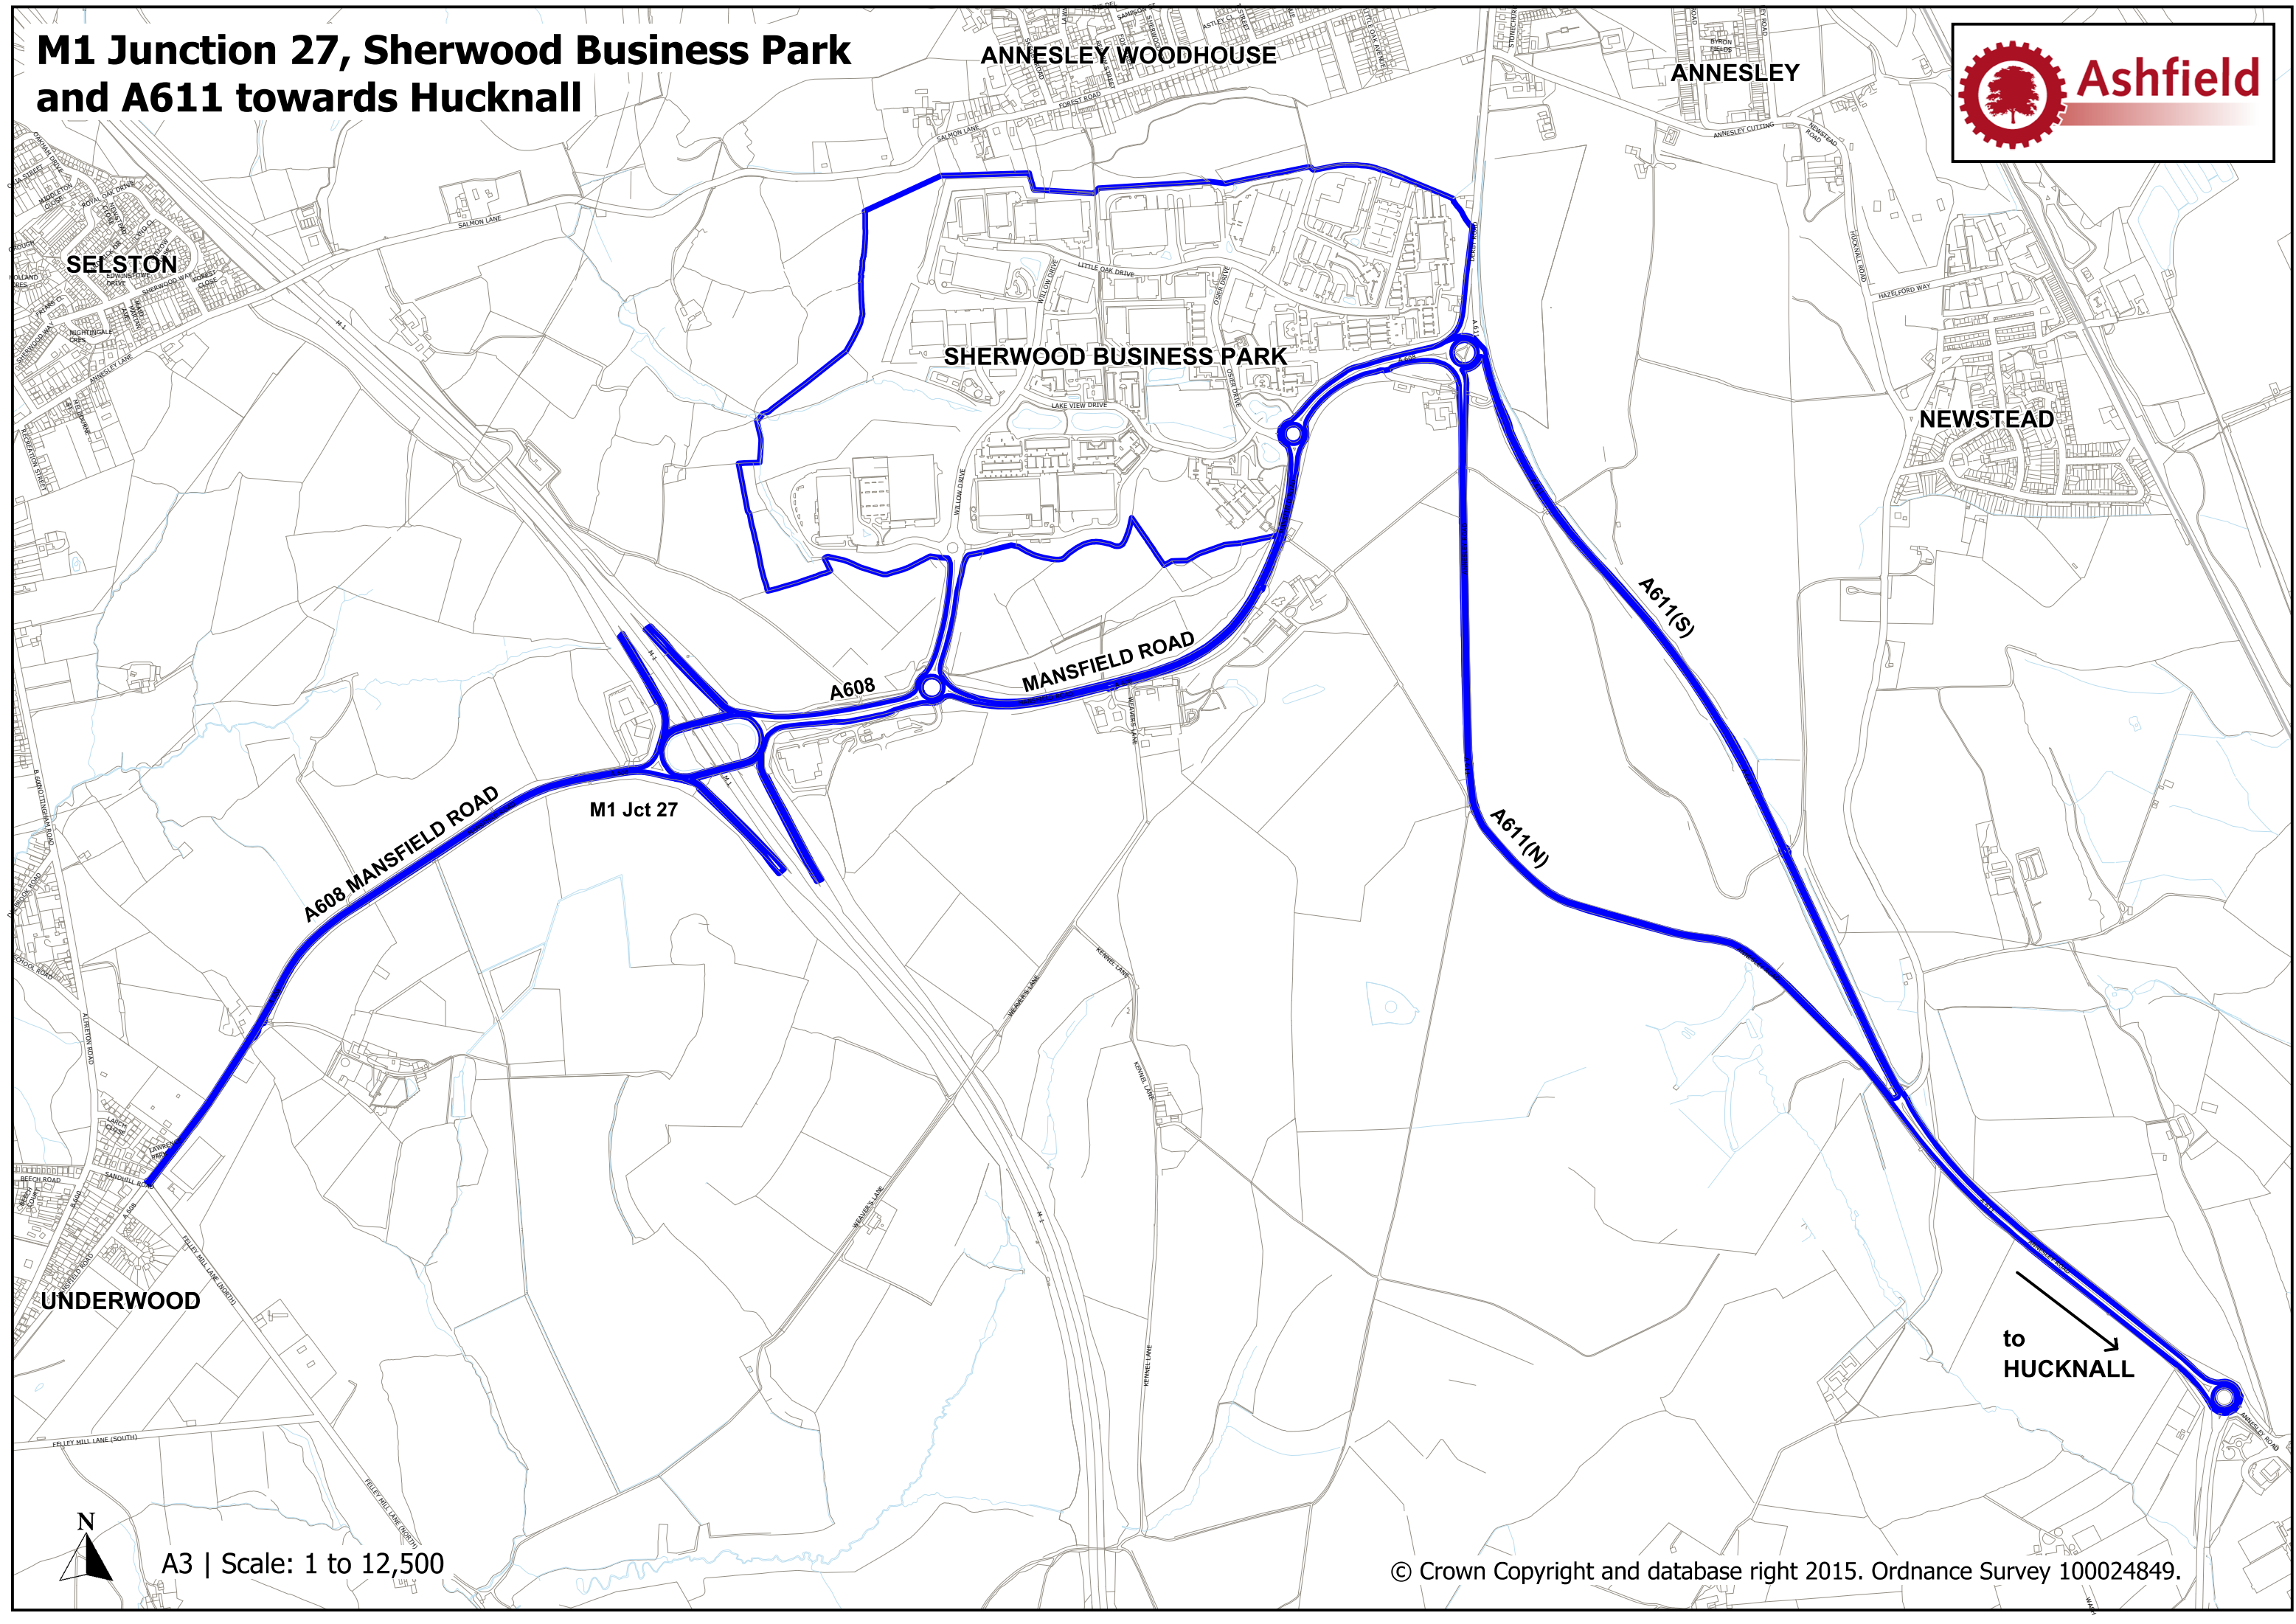

# M1 Junction 27, Sherwood Business Park and A611 towards Hucknall

A3 | Scale: 1 to 12,500