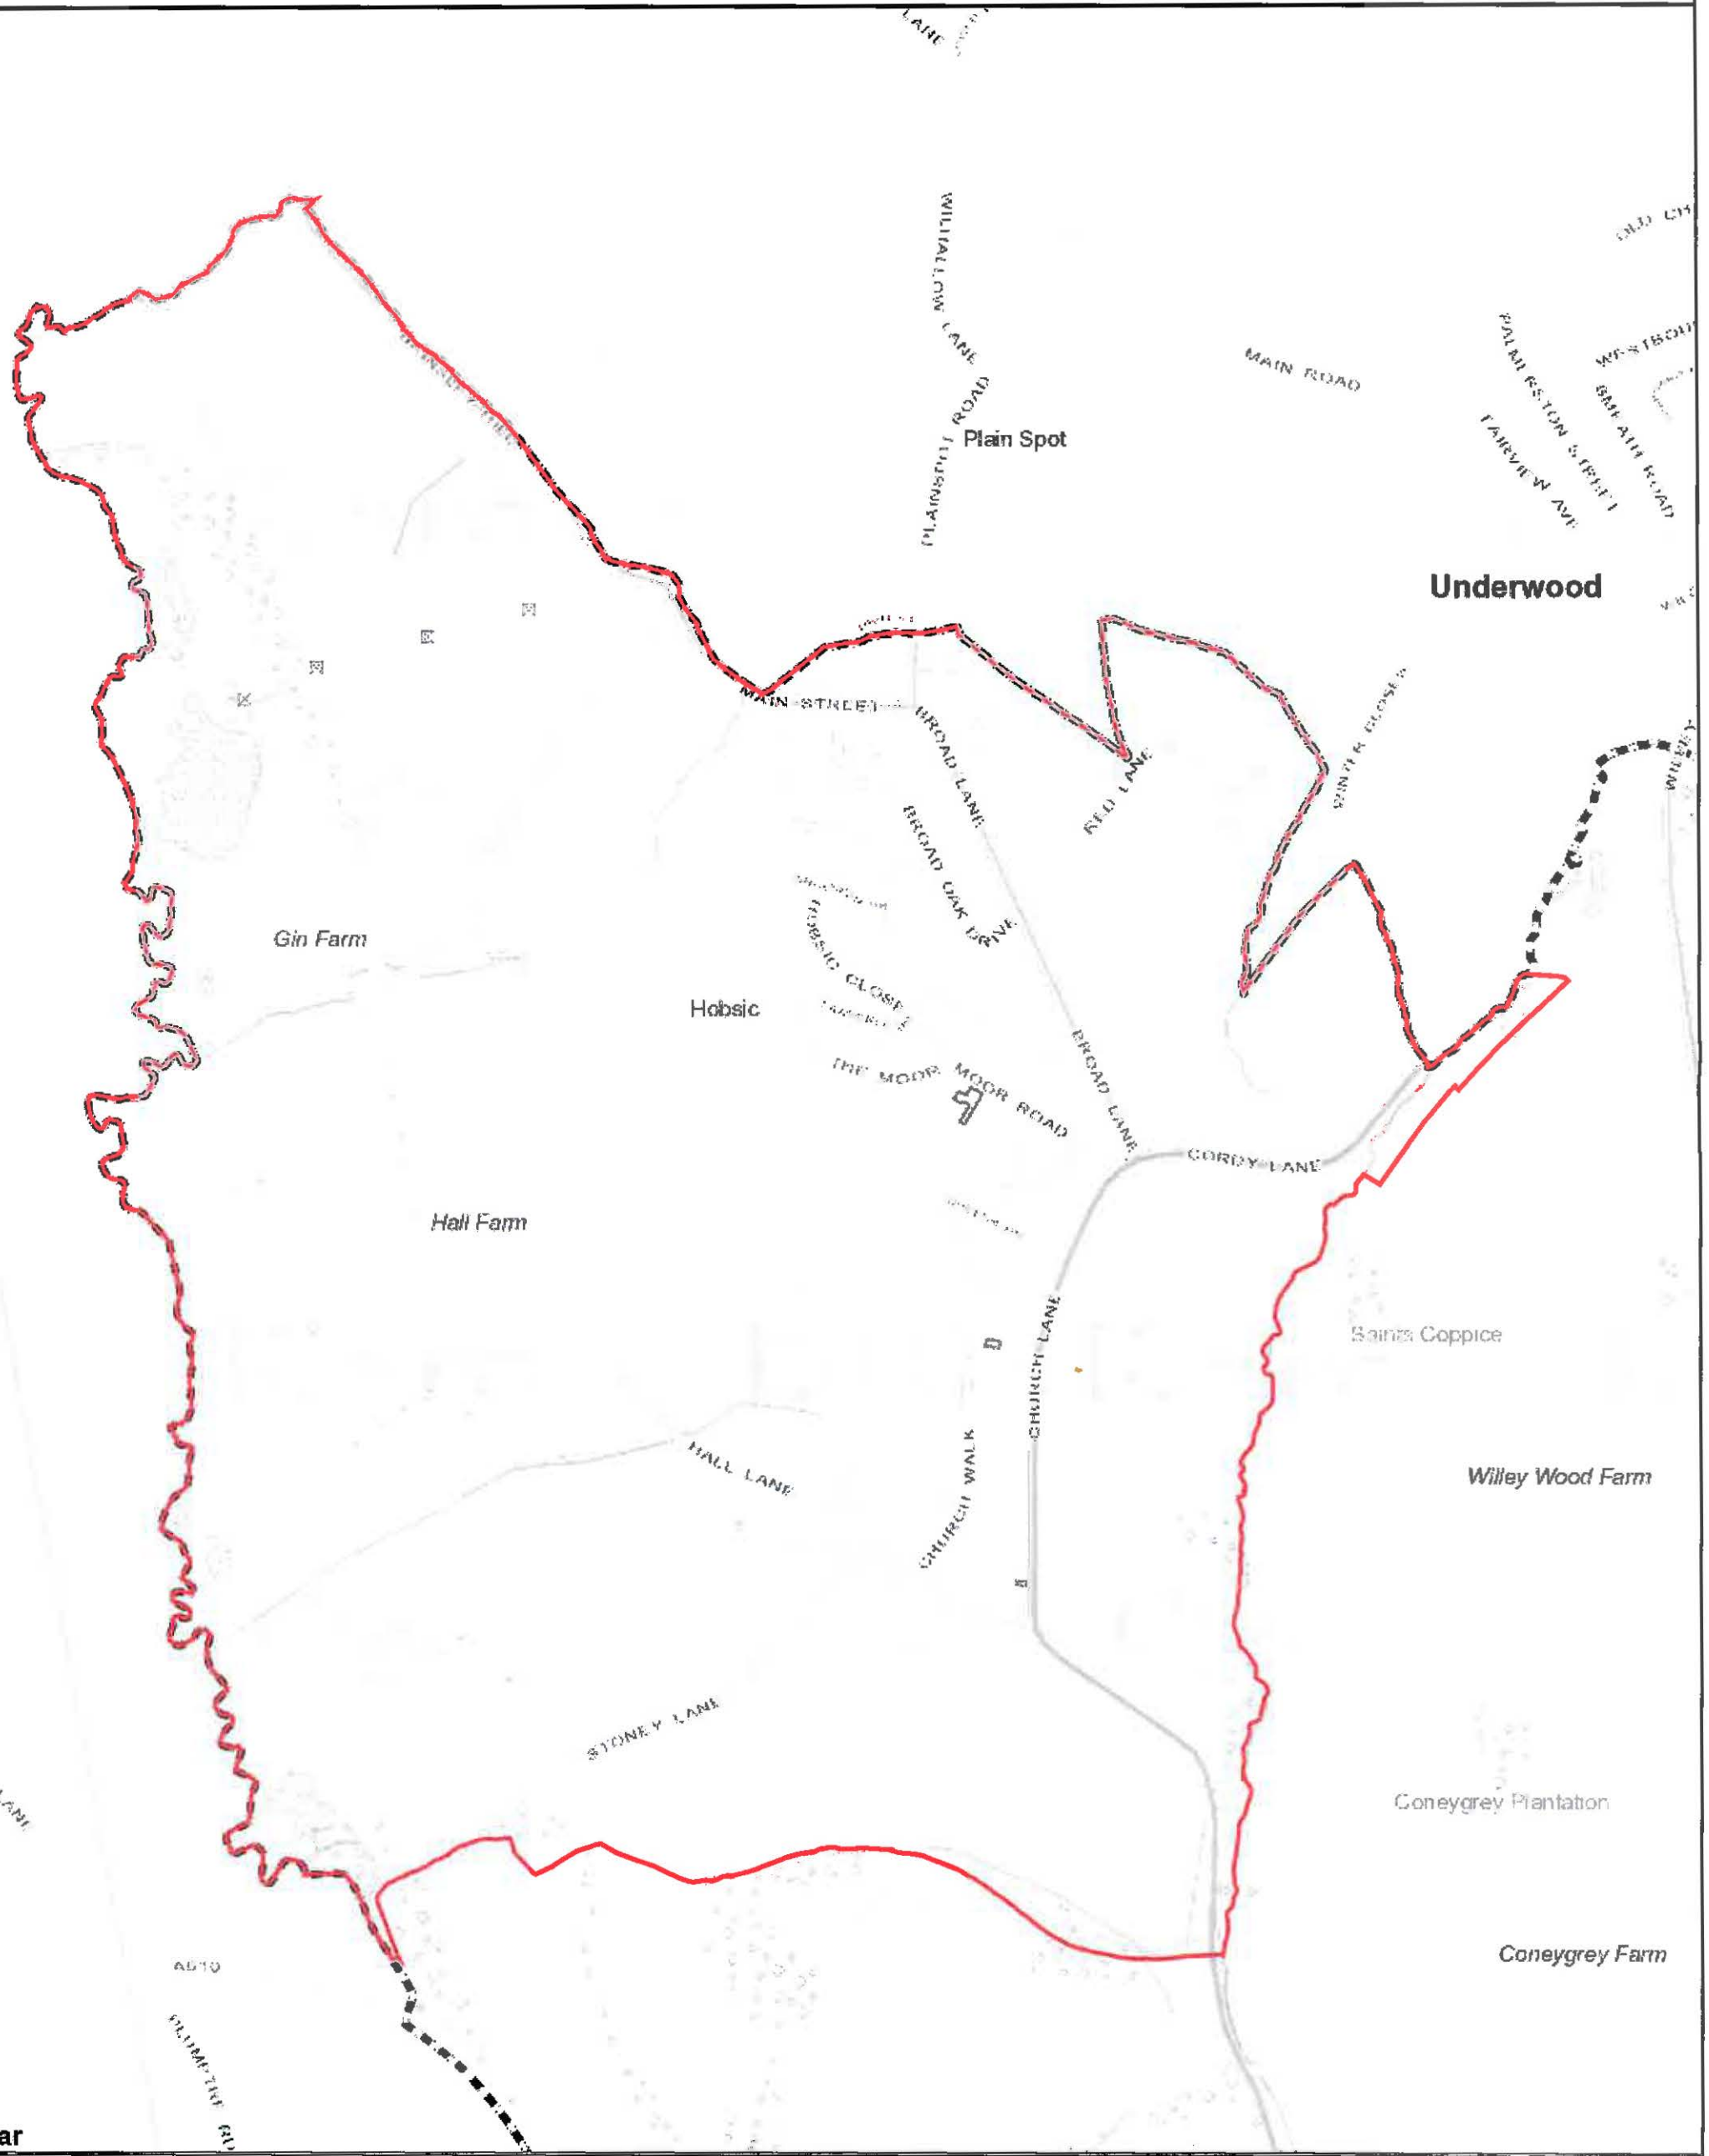

Brinsley Parish Boundary

**Broxtowe
Borough
COUNCIL**

18 August 2014

Aldercar

© Crown Copyright and database right 2014. Ordnance Survey 100019453
You are not permitted to copy, sub-license, distribute or sell any of this data to third parties in any form