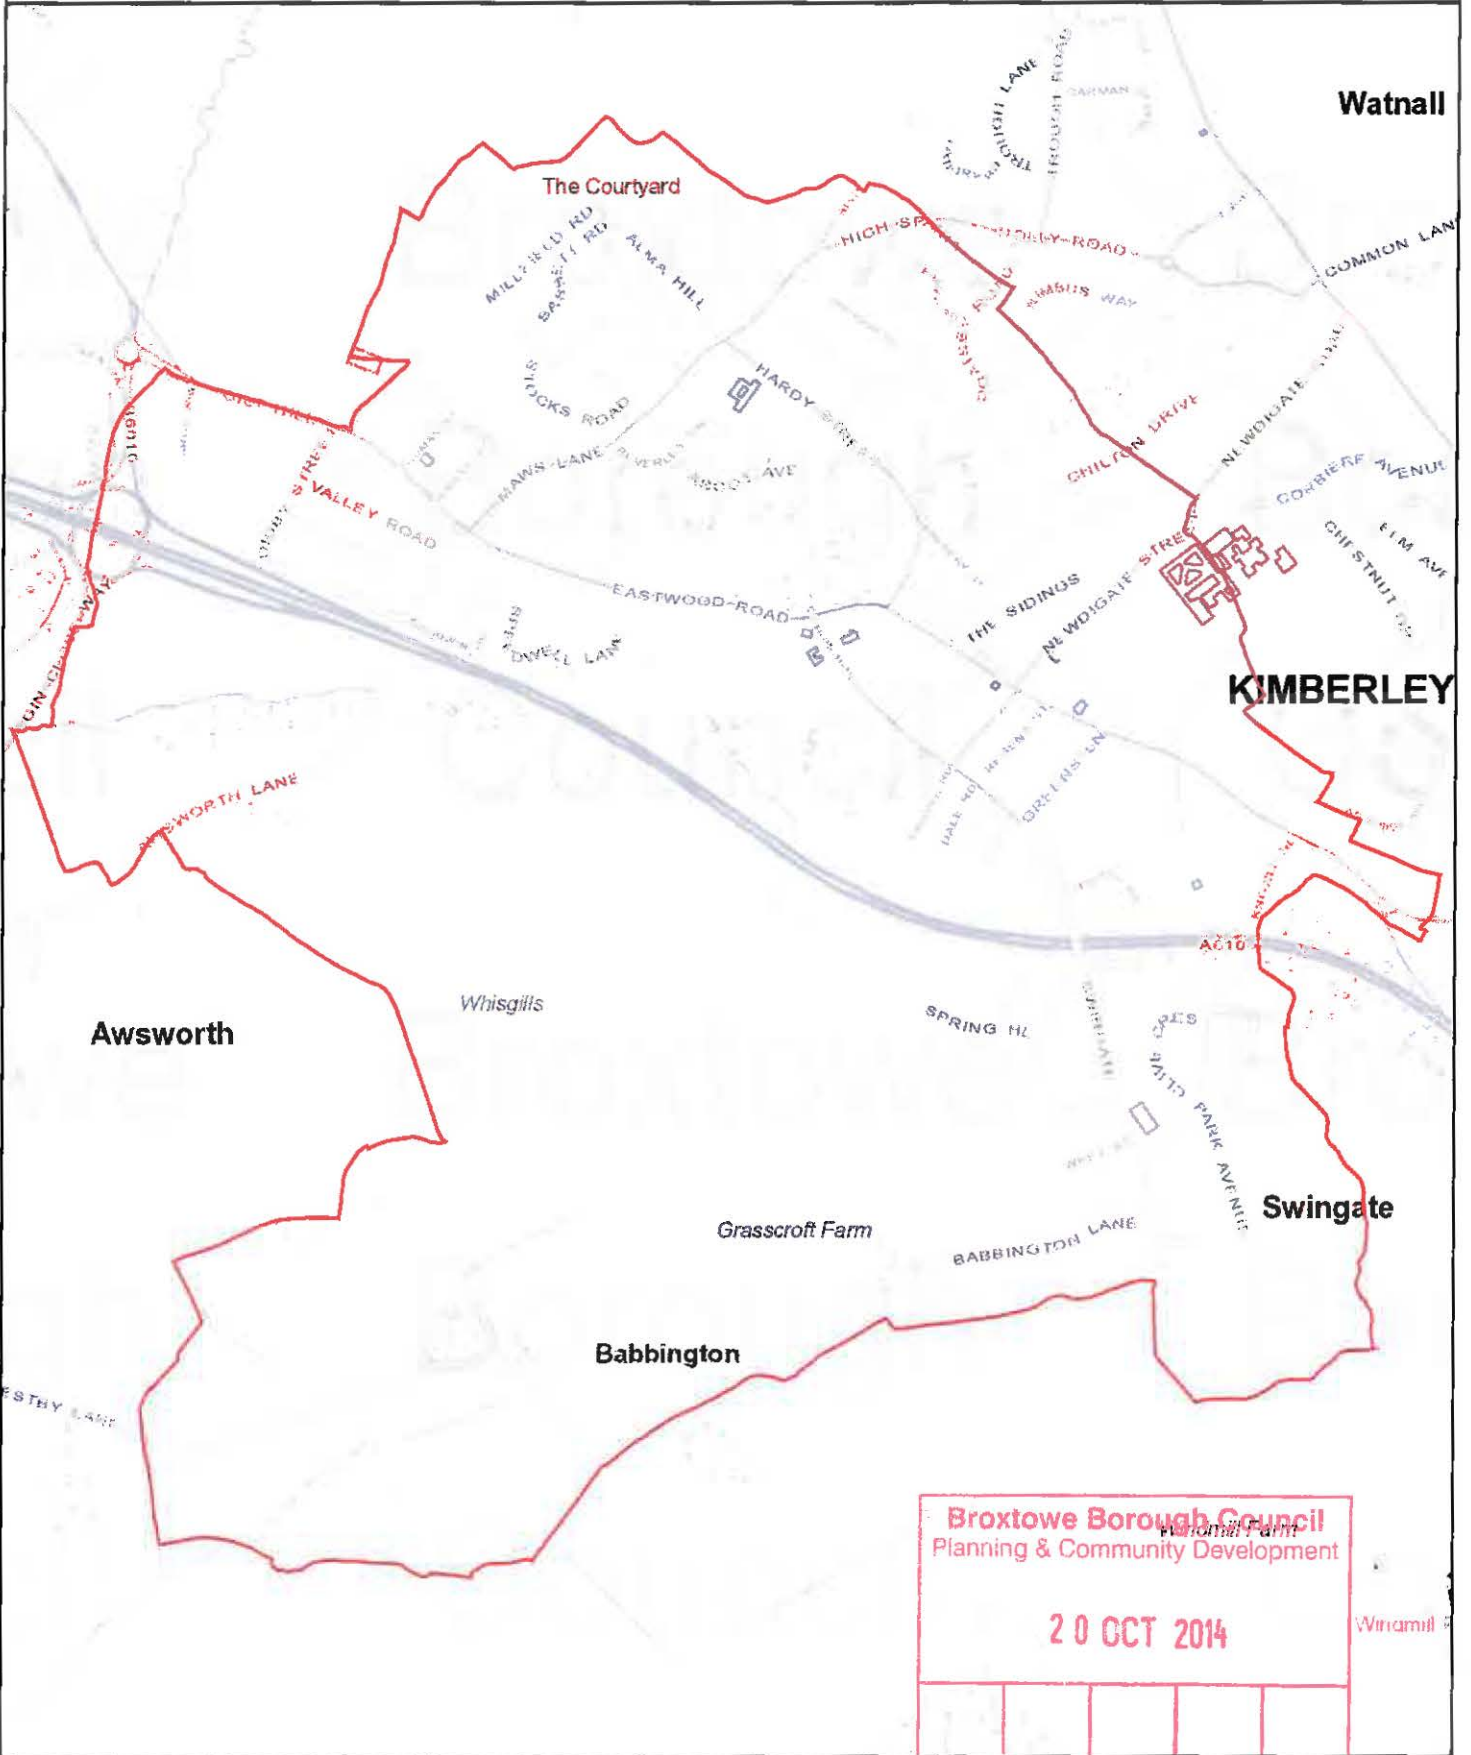

Kimberley Parish Boundary

**Broxtowe
Borough
COUNCIL**

06 October 2014

Broxtowe Borough Council
 Planning & Community Development

20 OCT 2014

Not To Scale 0 115 230 460 690 920 Meters

© Crown Copyright and database right 2014. Ordnance Survey 100019453
 You are not permitted to copy, sub-license, distribute or sell any of this data to third parties in any form