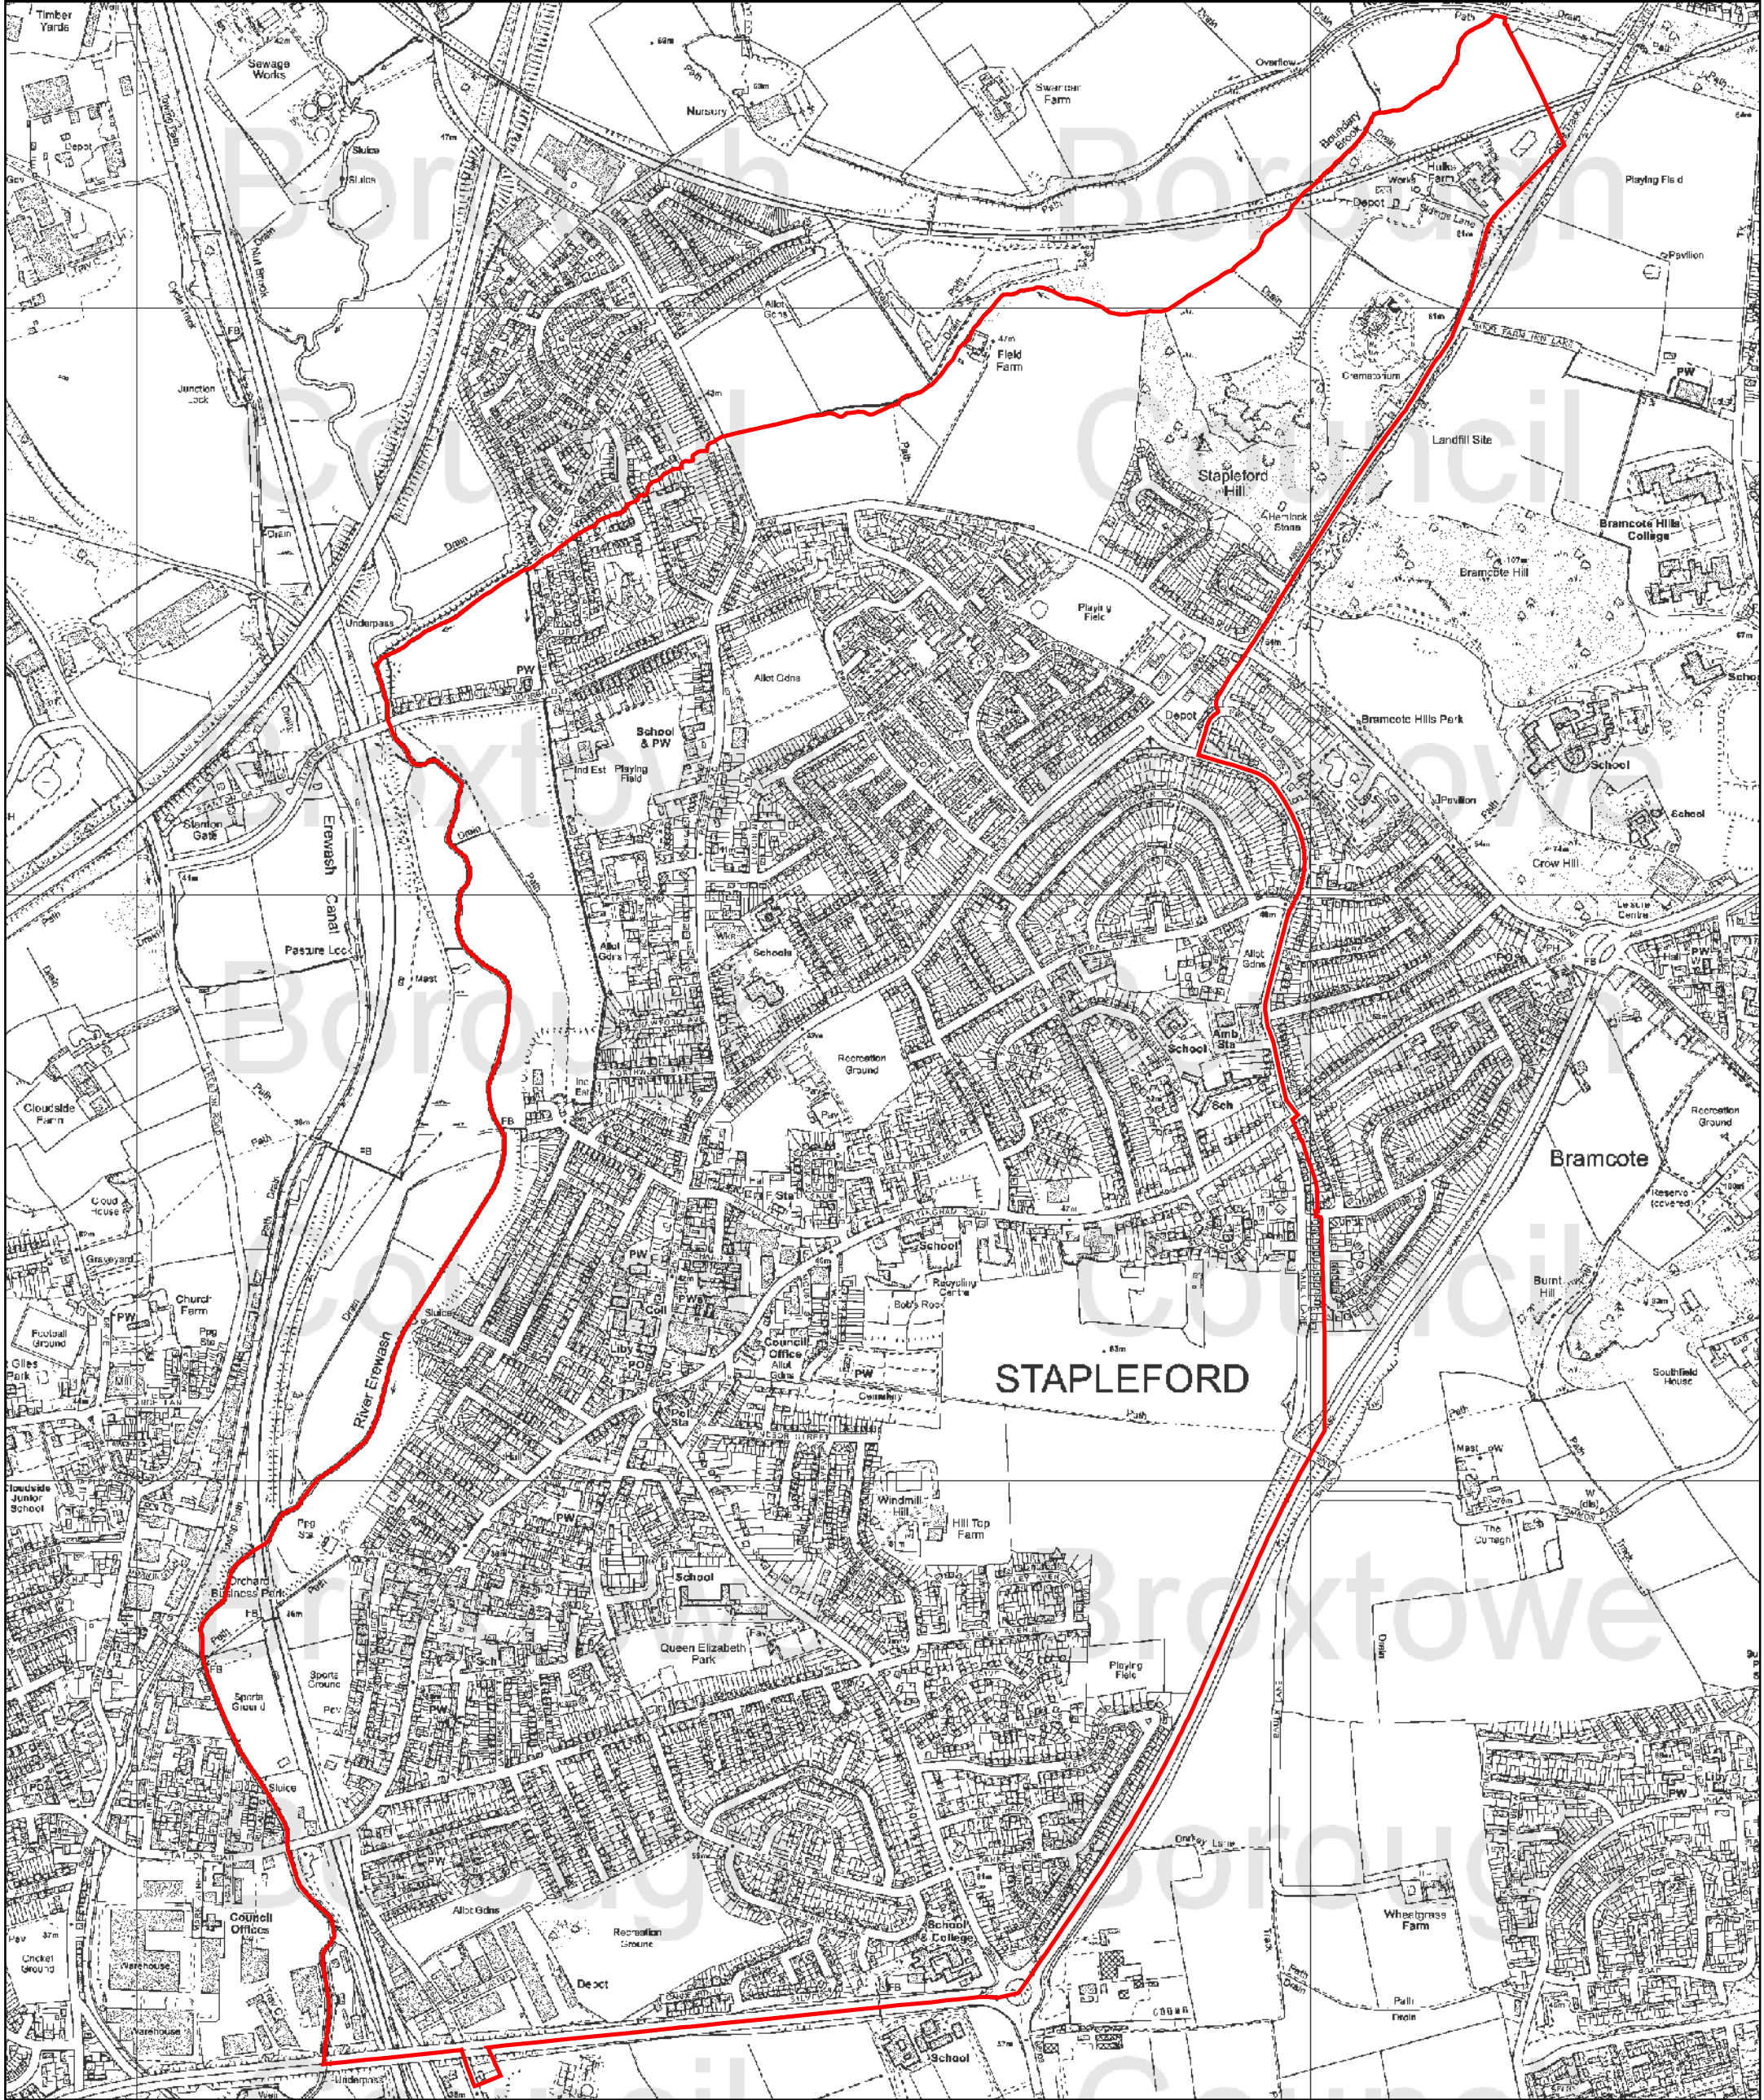

04 April 2014

Stapleford Parish Boundary

**Broxtowe
Borough
COUNCIL**

Not To Scale

© Crown Copyright and database right 2014. Ordnance Survey 100019453
You are not permitted to copy, sub-license, distribute or sell any of this data to third parties in any form