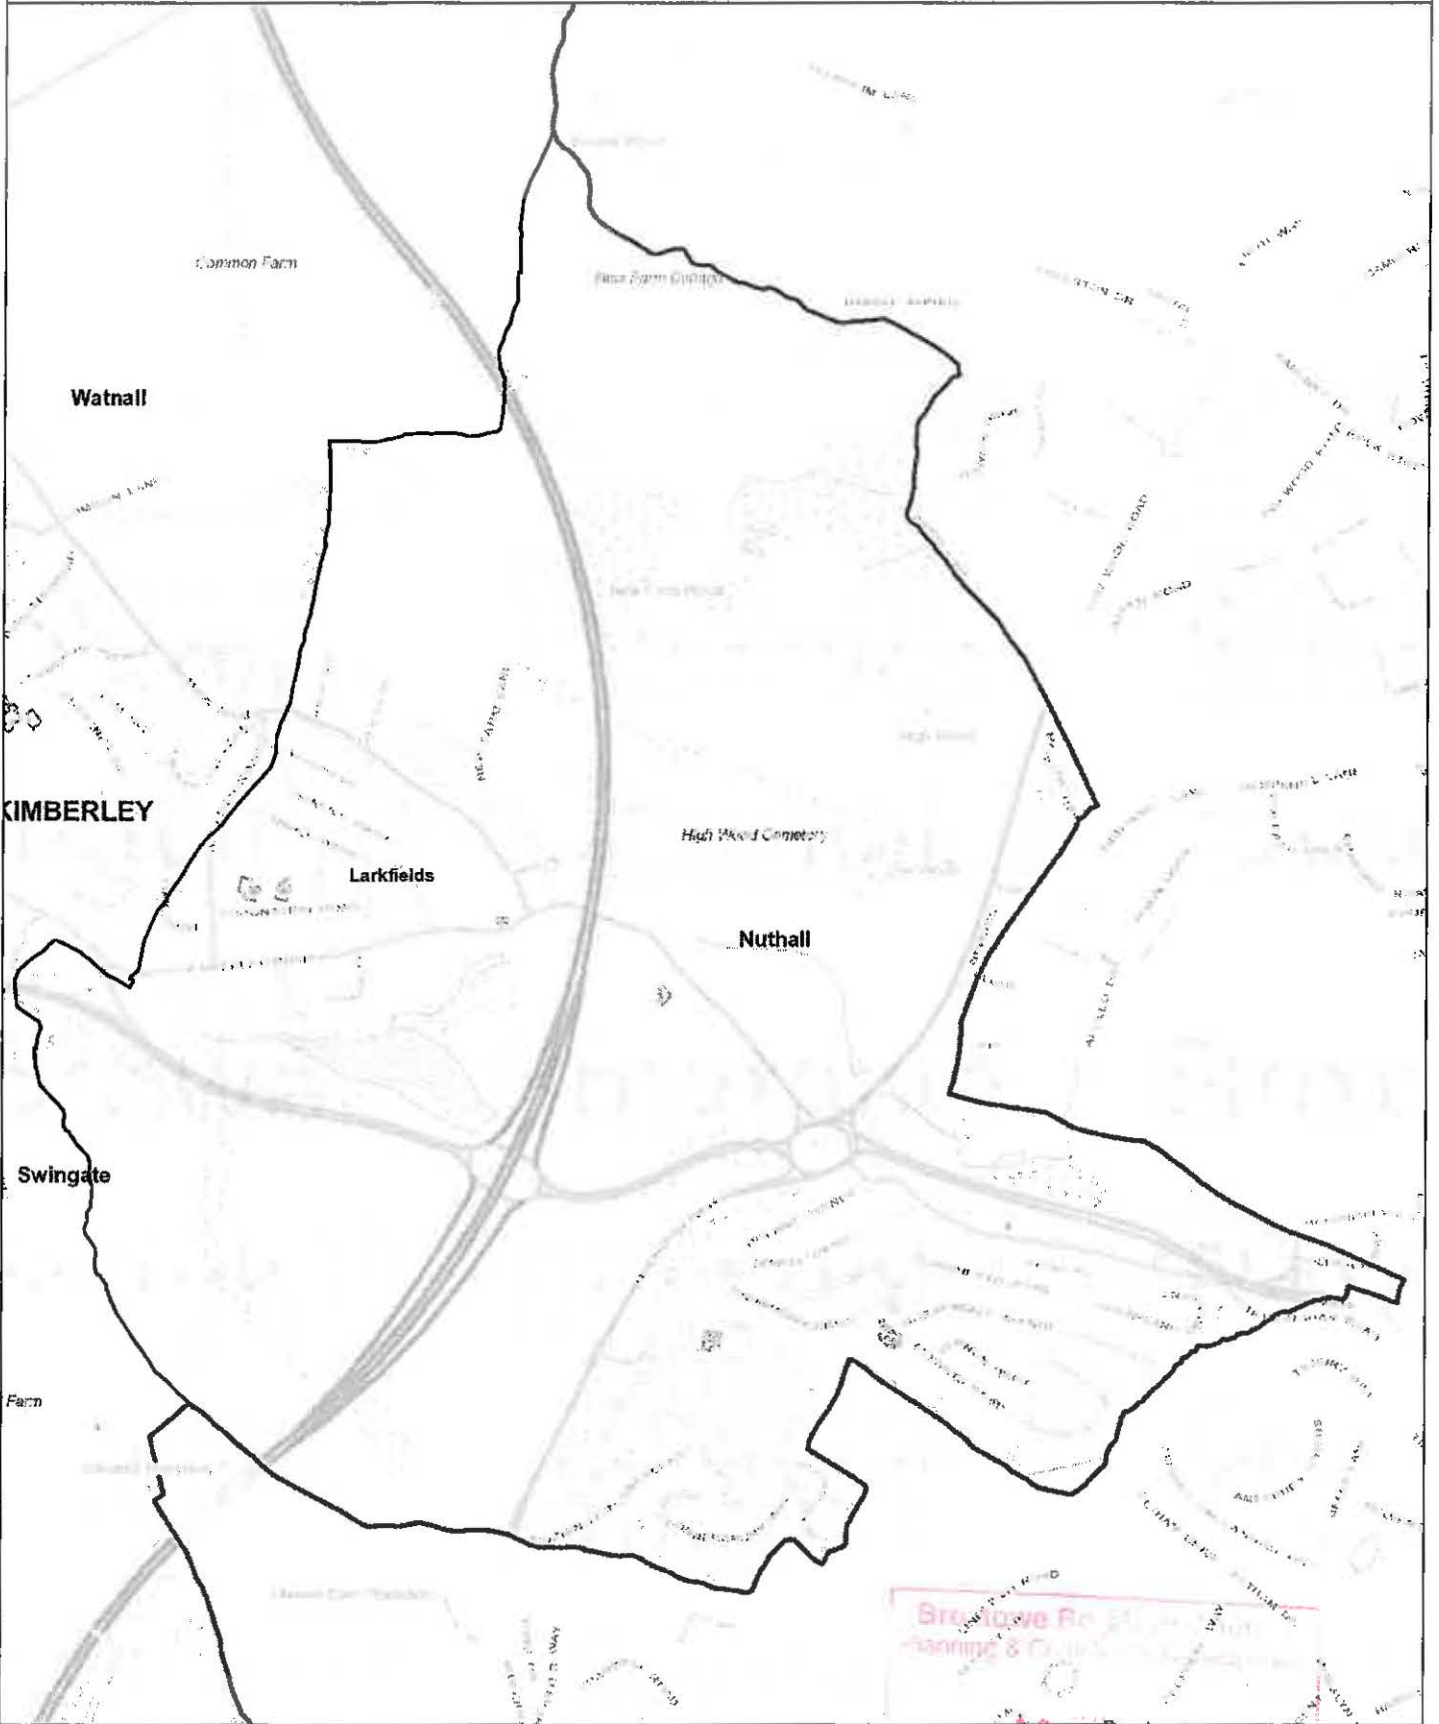

# Nuthall Parish Boundary

**Broxtowe  
Borough  
COUNCIL**

Not To Scale 0 162.5 325 650 975 1,300 Meters

© Crown Copyright and database right 2014. Ordnance Survey 100019453  
 You are not permitted to copy, sub-license, distribute or sell any of this data to third parties in any form