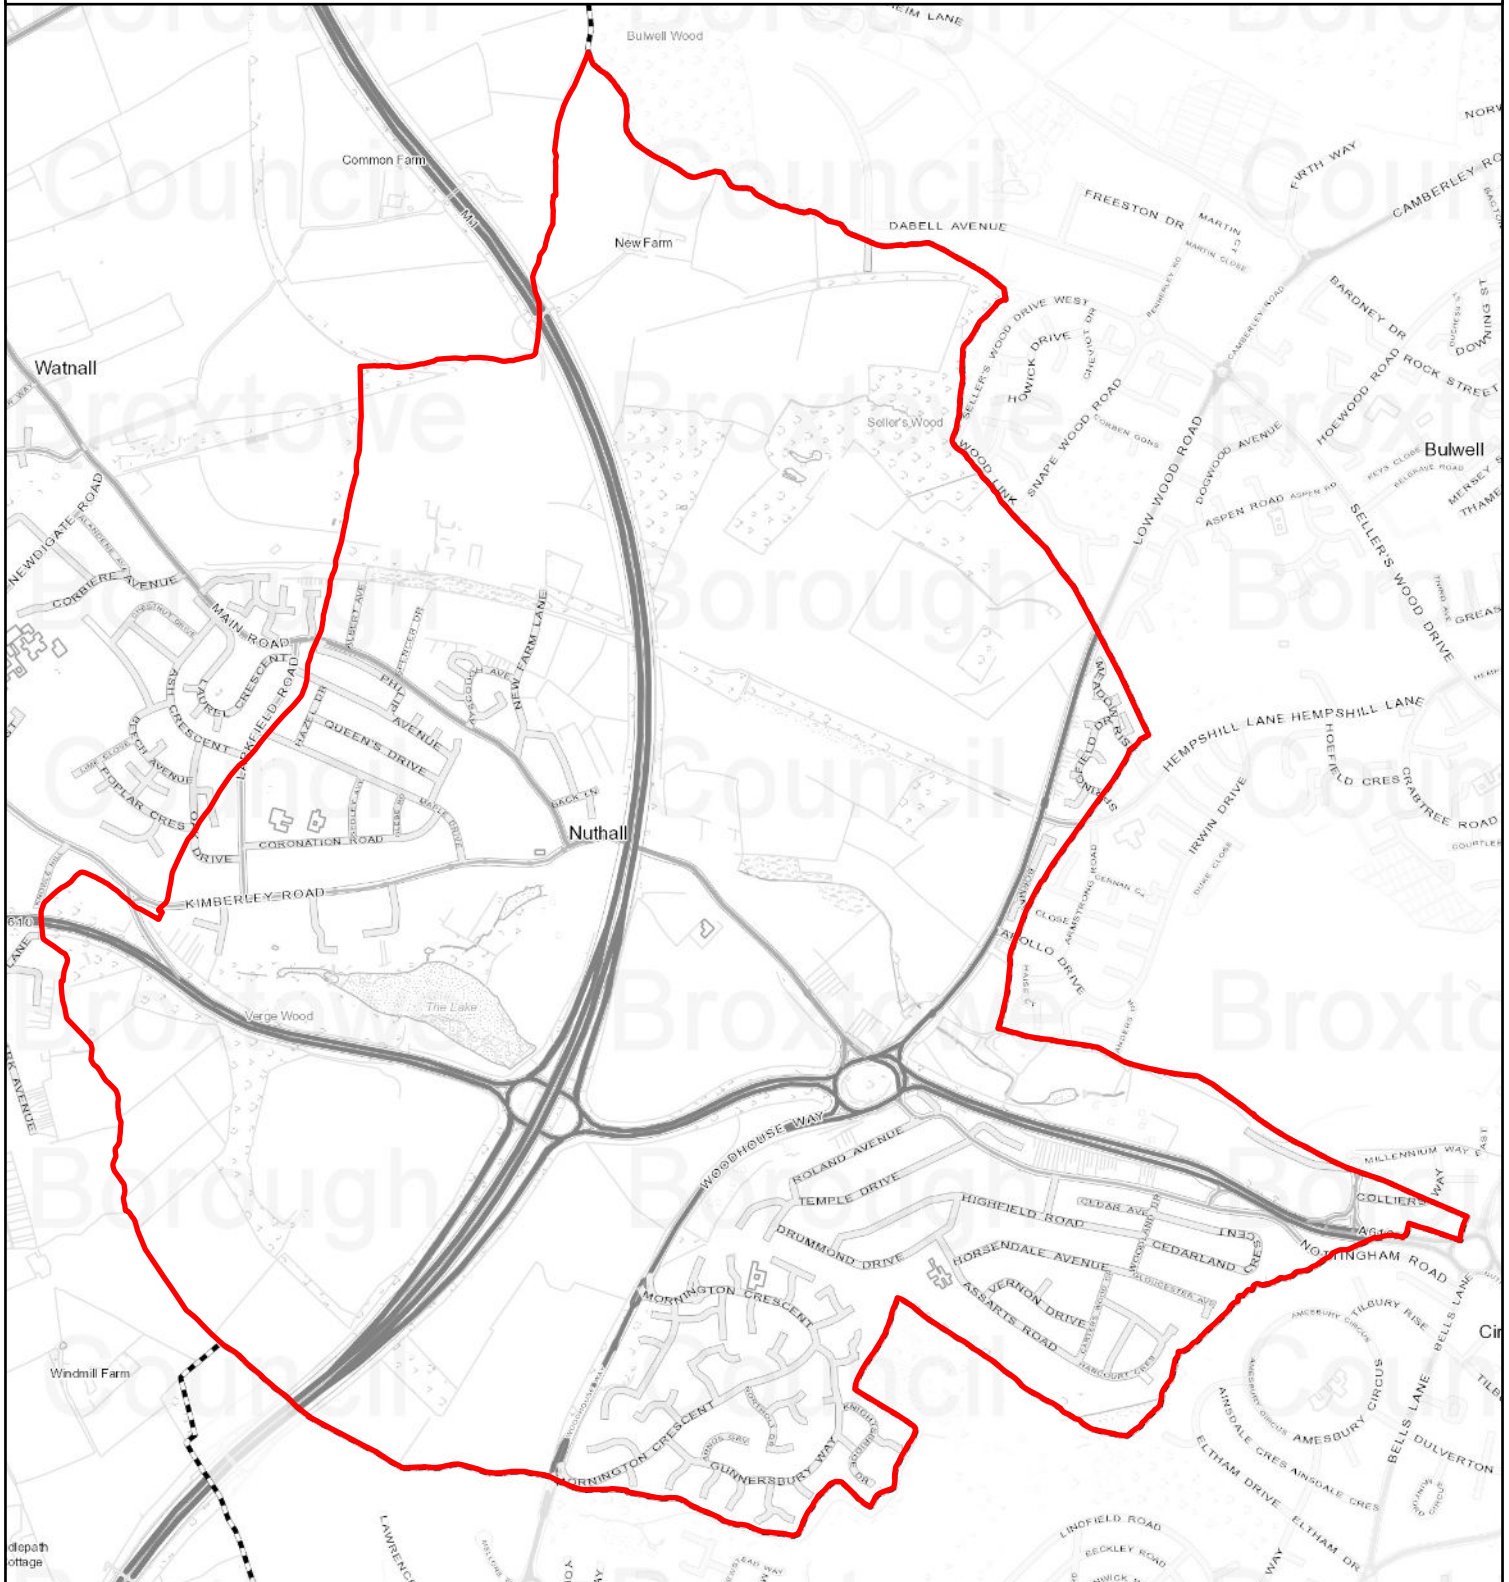

Nuthall Neighbourhood Plan

05 December 2017

Not to Scale

© Crown copyright and database rights 2017. Ordnance Survey 100055943

NOTES AND INFORMATION

 Plan Boundary