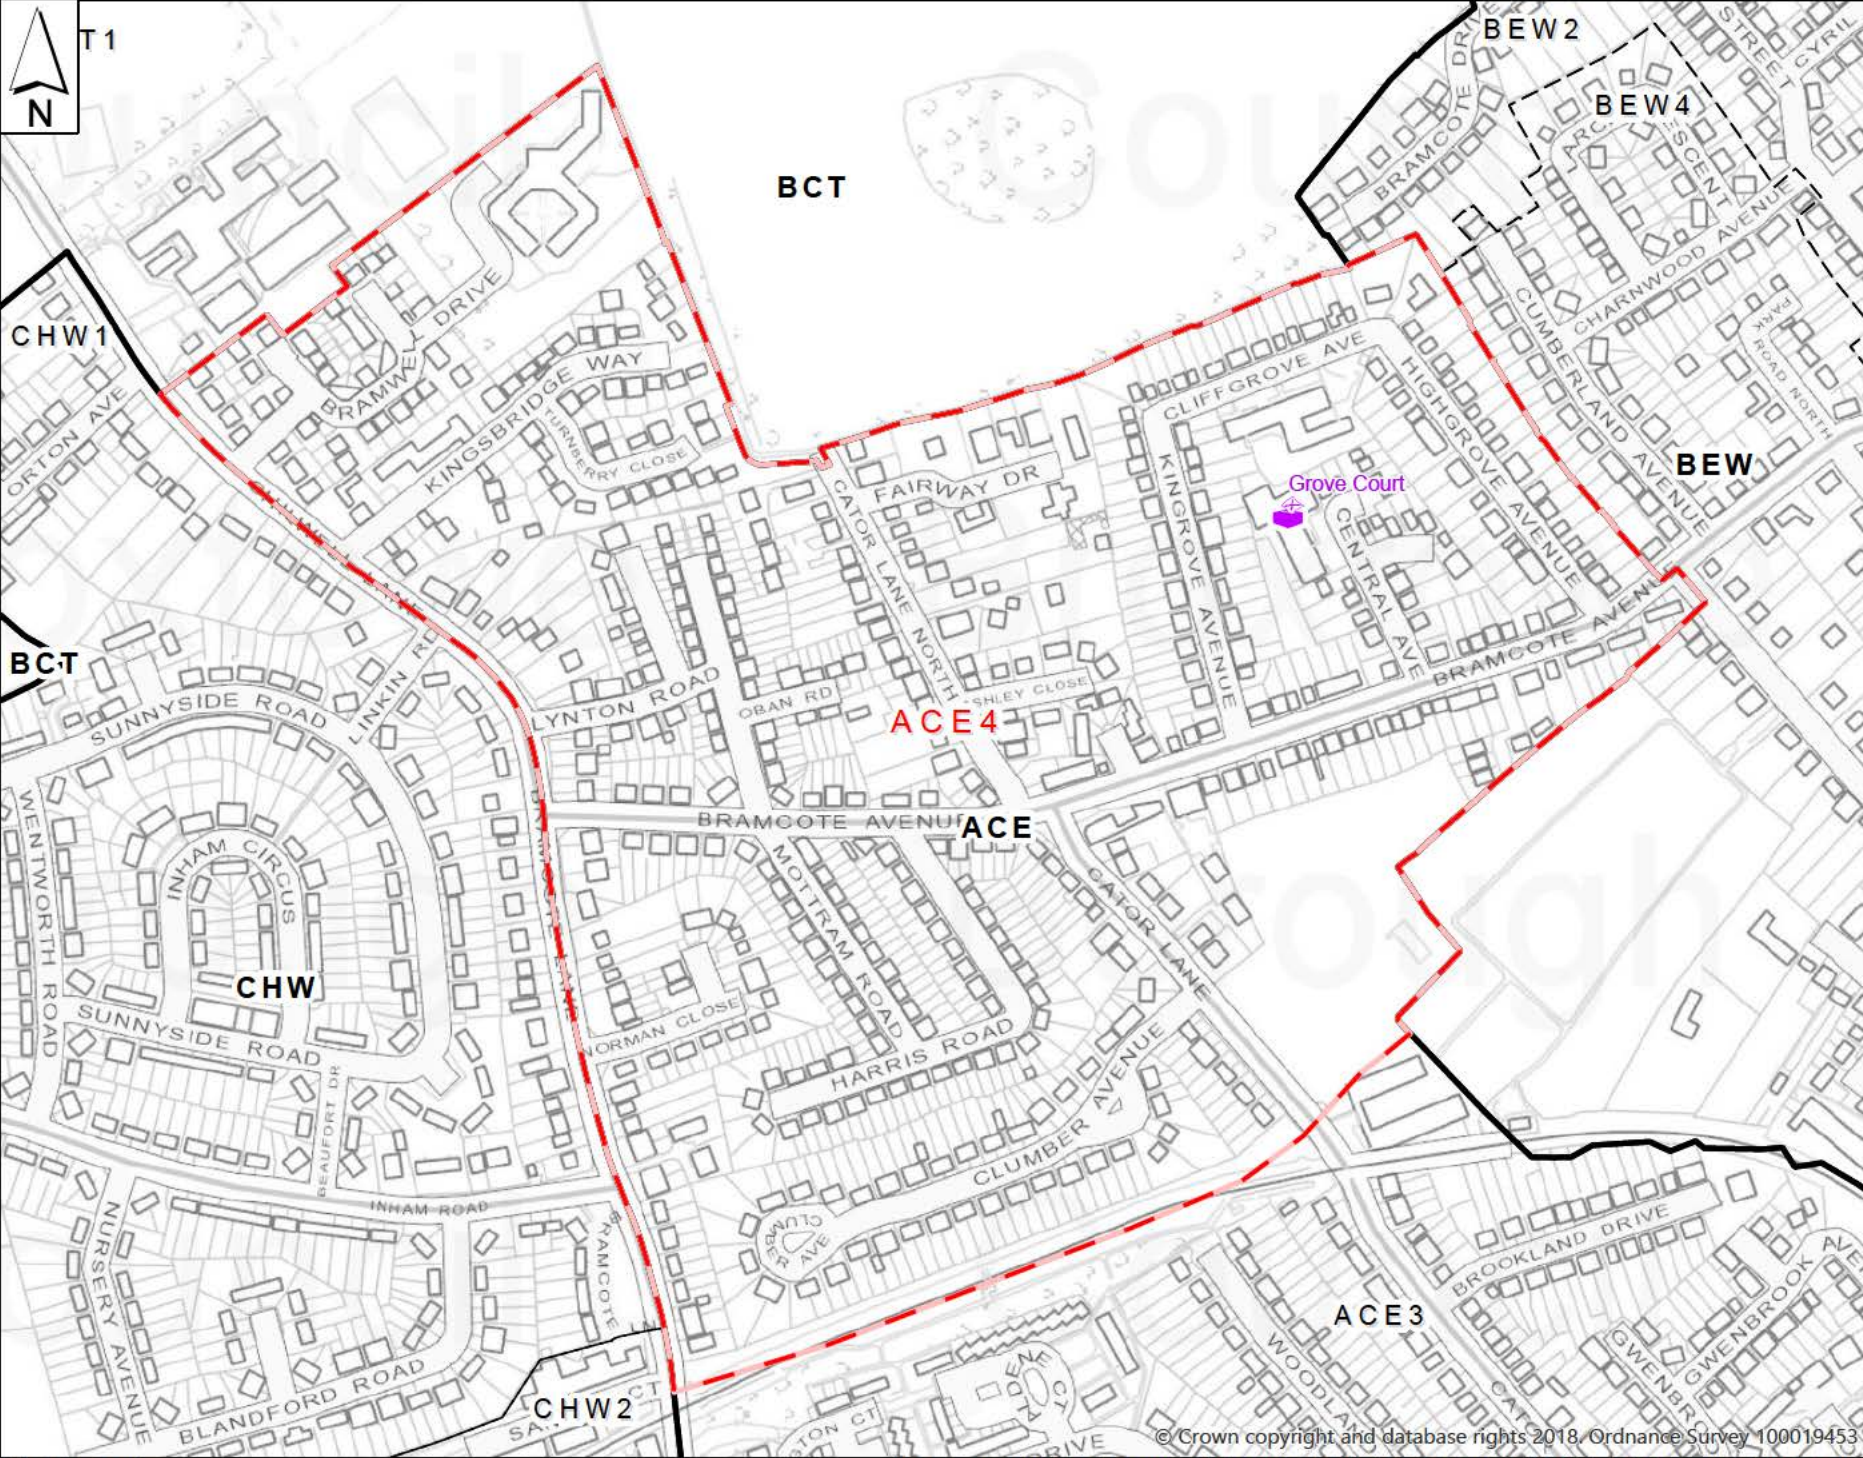

ACE1

© Crown copyright and database rights 2018. Ordnance Survey 100019453

SCALE:1:13,775 You are not permitted to copy, sub-license, distribute or sell any of this data to third parties in any form.

- Boundaries - Polling Districts
- Polling Stations
- Boundaries - Borough Wards

 Polling Stations

 Boundaries - Borough Wards

CHW1

ACE4

BEW4

BEW

BEC1

BEC

30 August 2018

-  Polling Stations
-  Boundaries - Polling Districts
-  Boundaries - Borough Wards

Chilwell
Masonic Hall

B6464

THE NOOK

T1

ACE4

30 August 2018

-  Polling Stations
-  Boundaries - Polling Districts
-  Boundaries - Borough Wards

© Crown copyright and database rights 2018. Ordnance Survey 100019453

Not To Scale

You are not permitted to copy, sub-license, distribute or sell any of this data to third parties in any form.