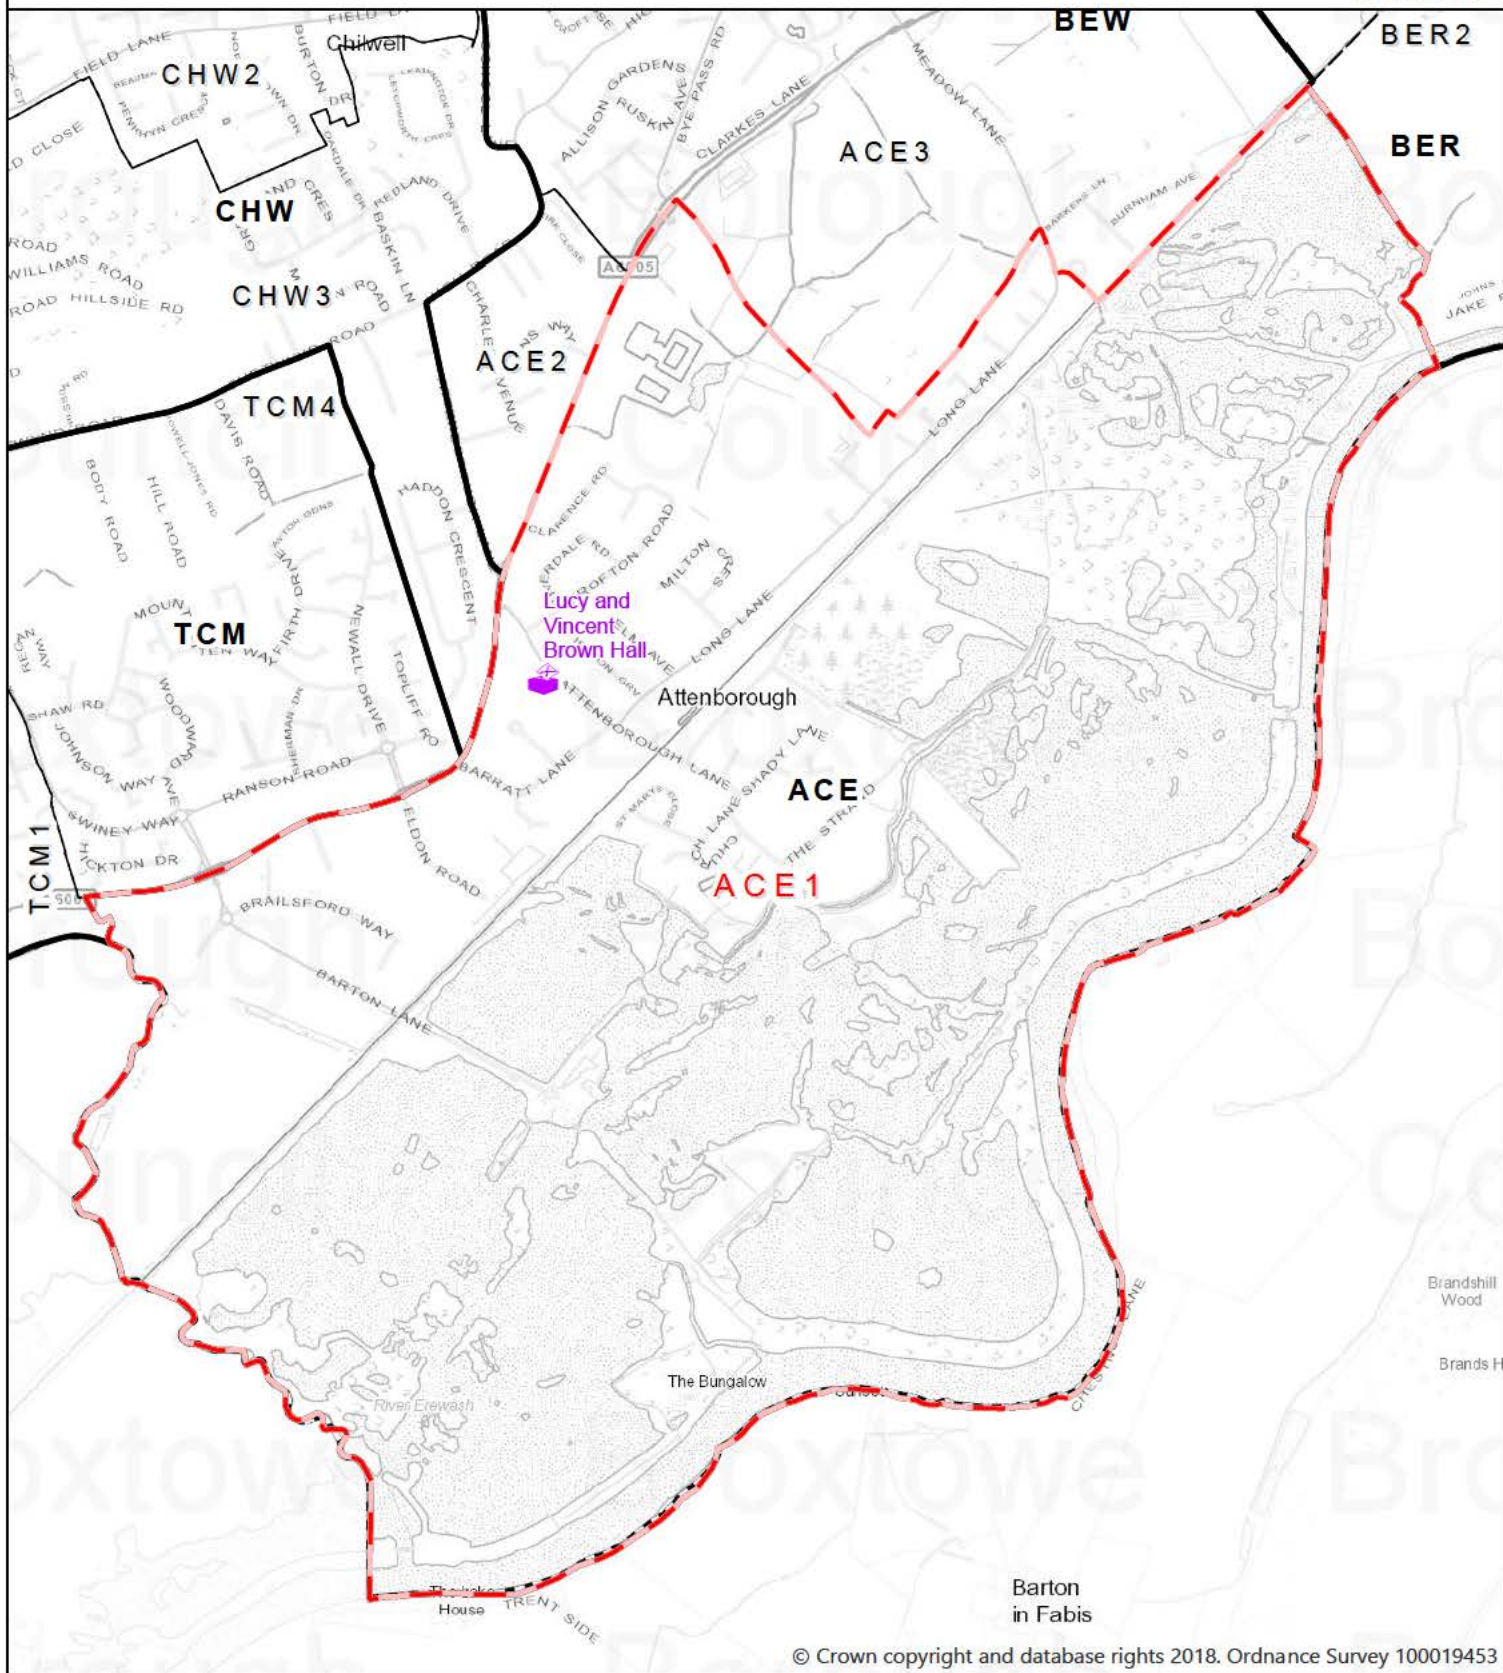

ACE1

© Crown copyright and database rights 2018. Ordnance Survey 100019453

SCALE:1:13,775 You are not permitted to copy, sub-license, distribute or sell any of this data to third parties in any form.

- Boundaries - Polling Districts
- Polling Stations
- Boundaries - Borough Wards

ACE2

© Crown copyright and database rights 2018. Ordnance Survey 100019453

SCALE:1:3,484

You are not permitted to copy, sub-license, distribute or sell any of this data to third parties in any form.

 Boundaries - Polling Districts

 Polling Stations

 Boundaries - Borough Wards

CHW1

ACE4

BEW4

BEW

BEC1

BEC