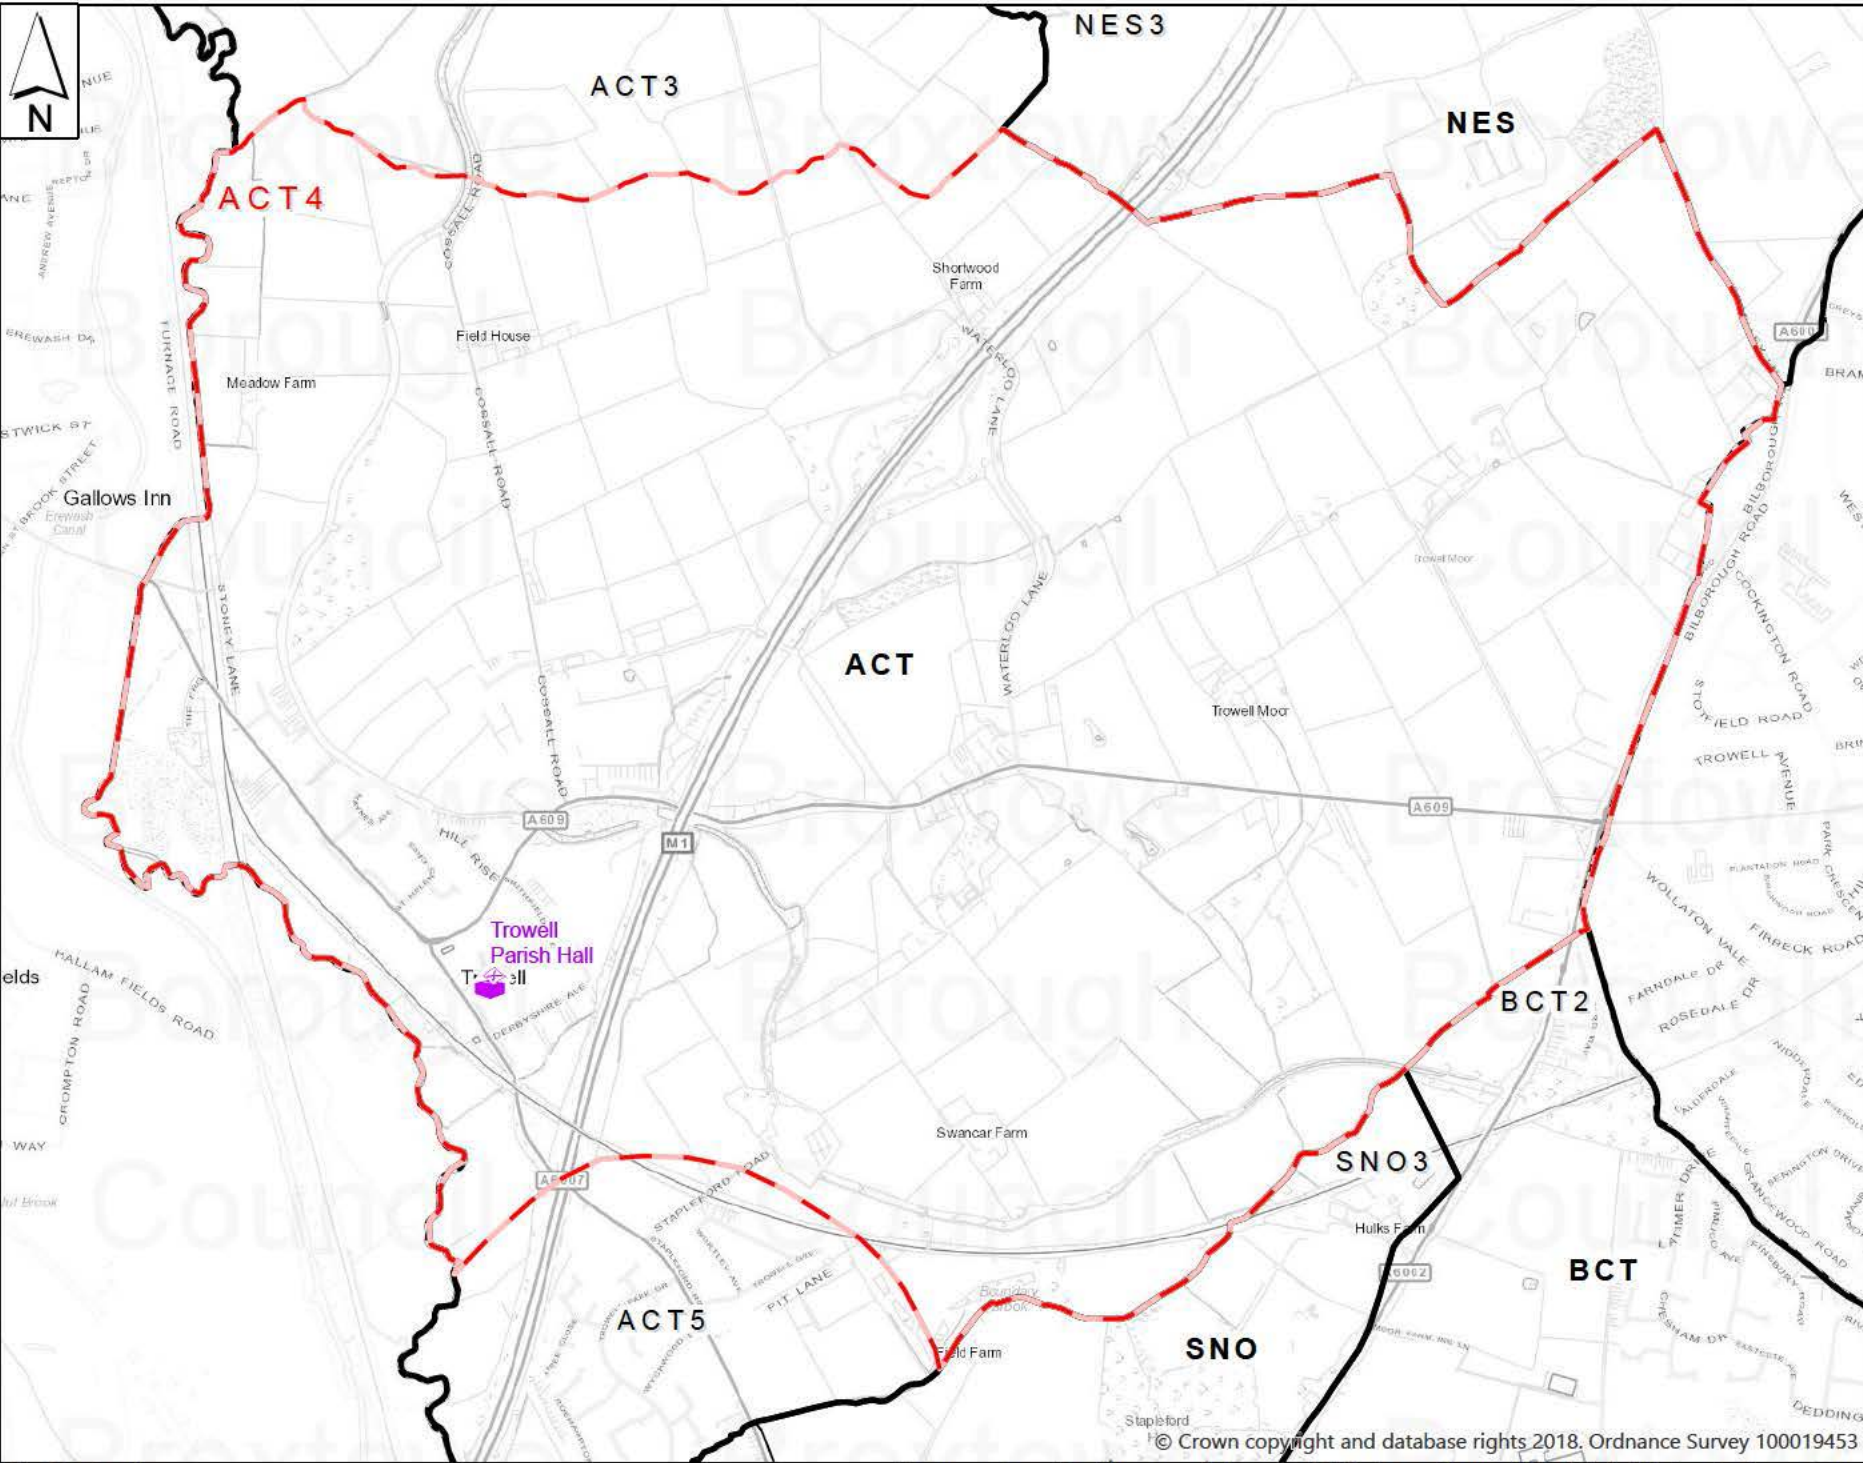

-  Polling Stations
-  Boundaries - Polling Districts
-  Boundaries - Borough Wards

Trinity Farm

A6096

© Crown copyright and database rights 2018. Ordnance Survey 100019453

Not To Scale

You are not permitted to copy, sub-license, distribute or sell any of this data to third parties in any form.

ACT3

© Crown copyright and database rights 2018. Ordnance Survey 100019453

SCALE:1:12,300 You are not permitted to copy, sub-license, distribute or sell any of this data to third parties in any form.

- Boundaries - Polling Districts
- Polling Stations
- Boundaries - Borough Wards