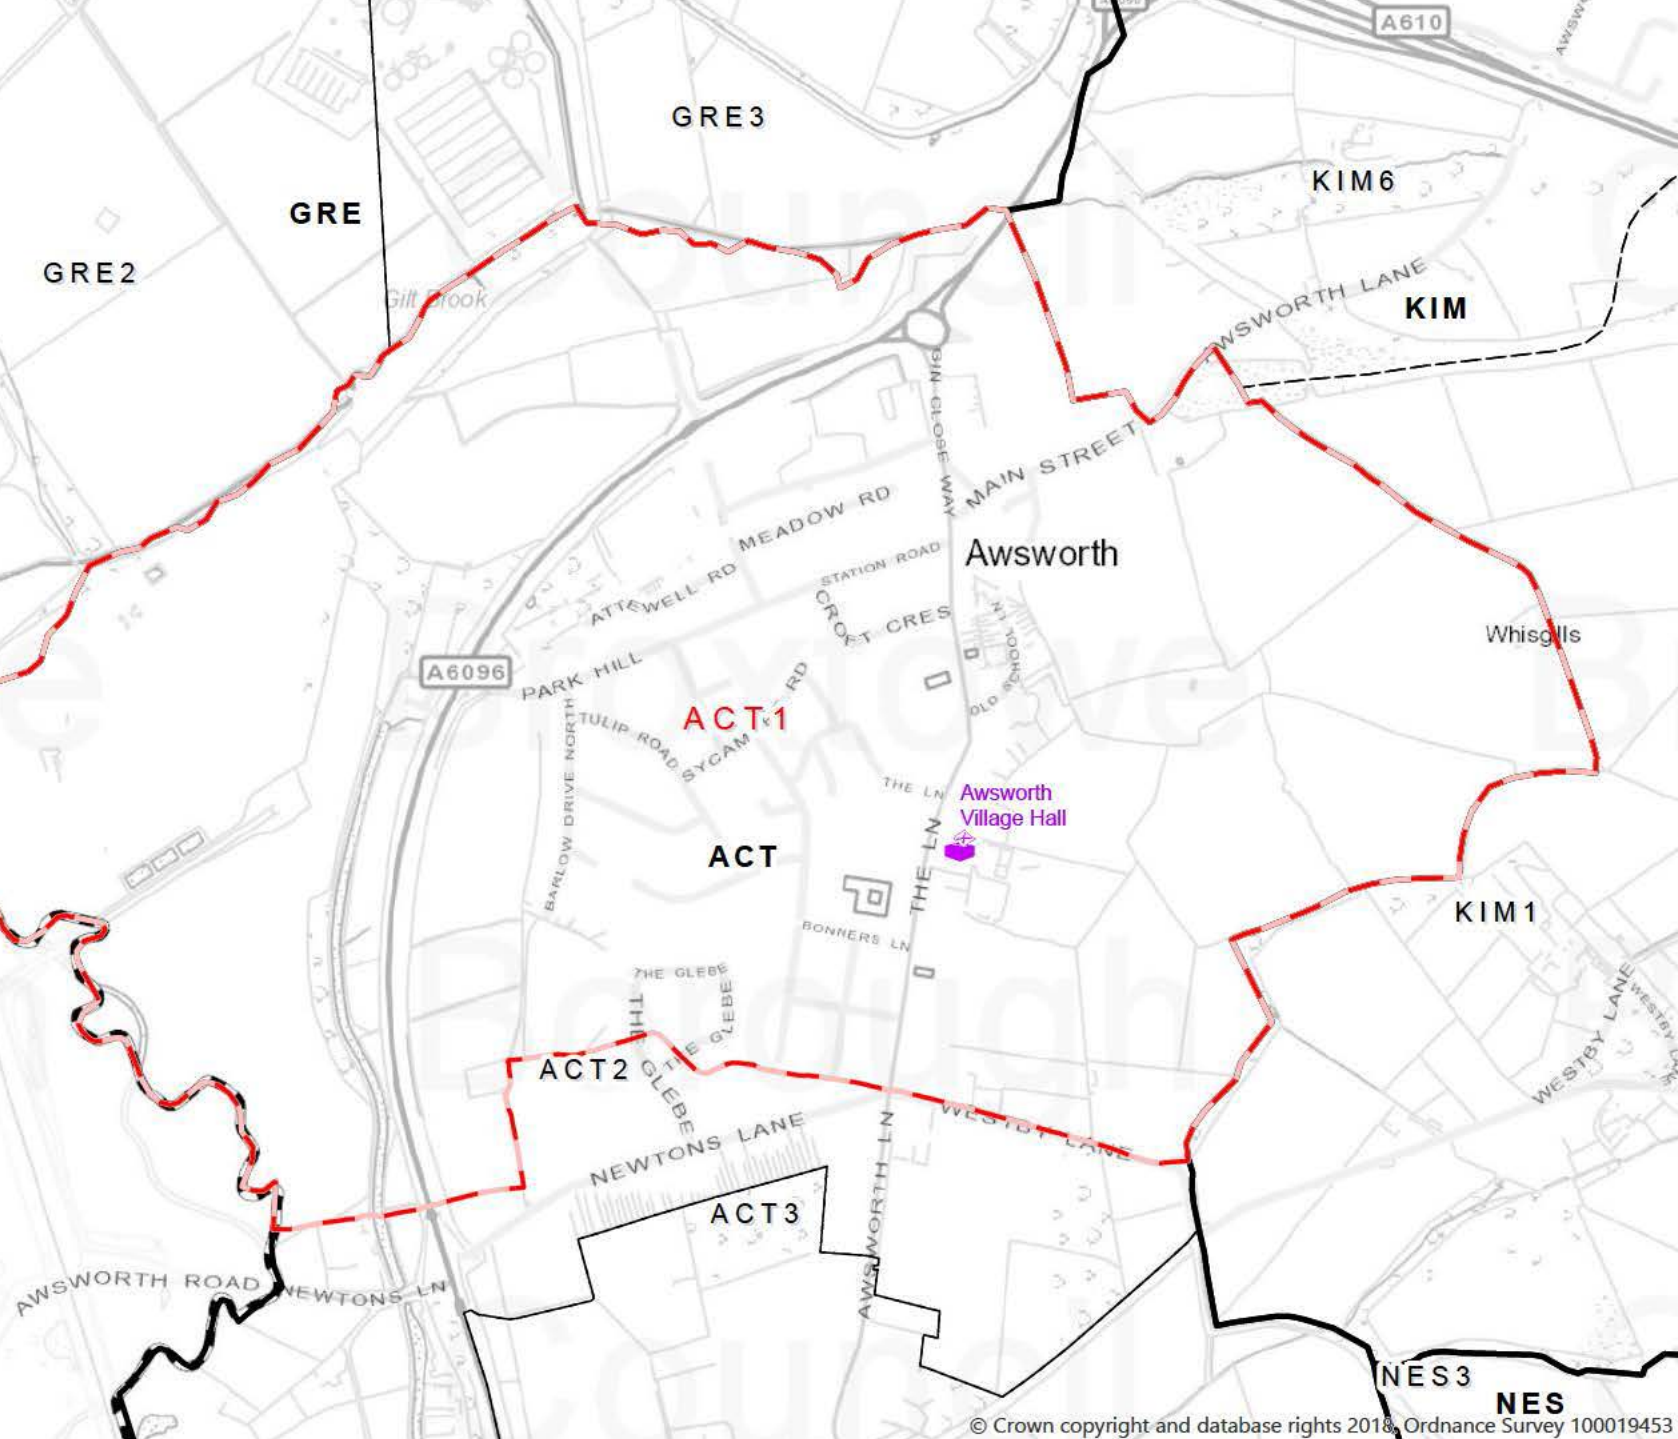

ACT

Awsorth Village Hall

KIM1

ACT2

ACT3

NES3

NES

ACT1

30 August 2018

-  Polling Stations
-  Boundaries - Polling Districts
-  Boundaries - Borough Wards

© Crown copyright and database rights 2018, Ordnance Survey 100019453

Not To Scale

You are not permitted to copy, sub-license, distribute or sell any of this data to third parties in any form.

-  Polling Stations
-  Boundaries - Polling Districts
-  Boundaries - Borough Wards

Trinity Farm

A6096

© Crown copyright and database rights 2018. Ordnance Survey 100019453

Not To Scale

You are not permitted to copy, sub-license, distribute or sell any of this data to third parties in any form.