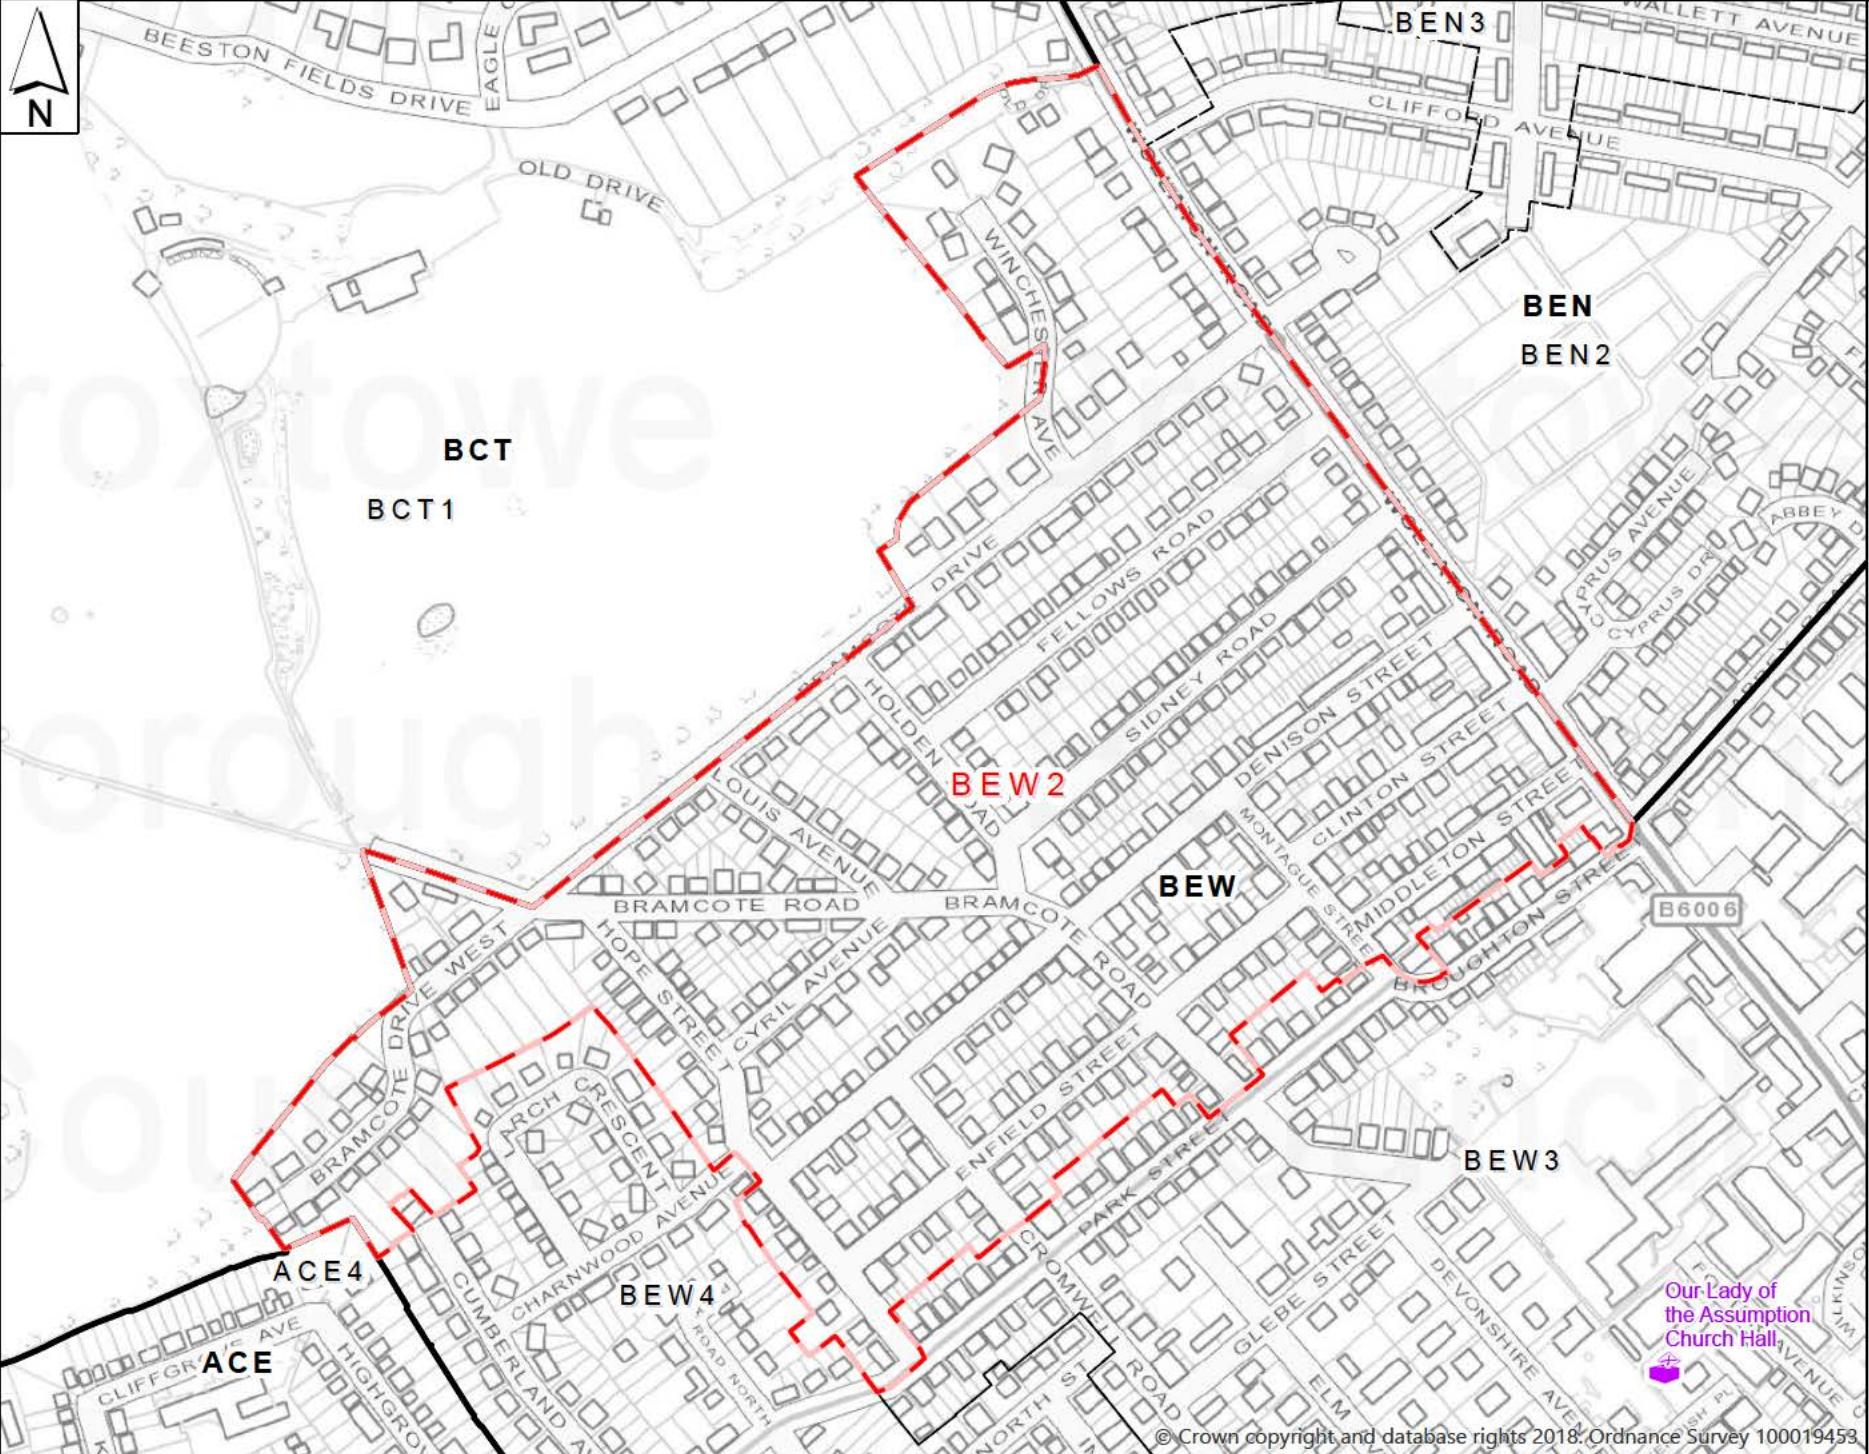

BEW1

© Crown copyright and database rights 2018. Ordnance Survey 100019453

SCALE:1:4,883

You are not permitted to copy, sub-license, distribute or sell any of this data to third parties in any form.

 Boundaries - Polling Districts

 Polling Stations

 Boundaries - Borough Wards

BEW2

30 August 2018

-  Polling Stations
-  Boundaries - Polling Districts
-  Boundaries - Borough Wards

Our Lady of
the Assumption
Church Hall

© Crown copyright and database rights 2018. Ordnance Survey 100019453

Broxtowe
Borough
COUNCIL

Not To Scale

You are not permitted to copy, sub-license, distribute or sell any of this data to third parties in any form.

BEW3

30 August 2018

-  Polling Stations
-  Boundaries - Polling Districts
-  Boundaries - Borough Wards

BEW4

SCALE:1:4,570

You are not permitted to copy, sub-license, distribute or sell any of this data to third parties in any form.

 Boundaries - Polling Districts

 Polling Stations

 Boundaries - Borough Wards