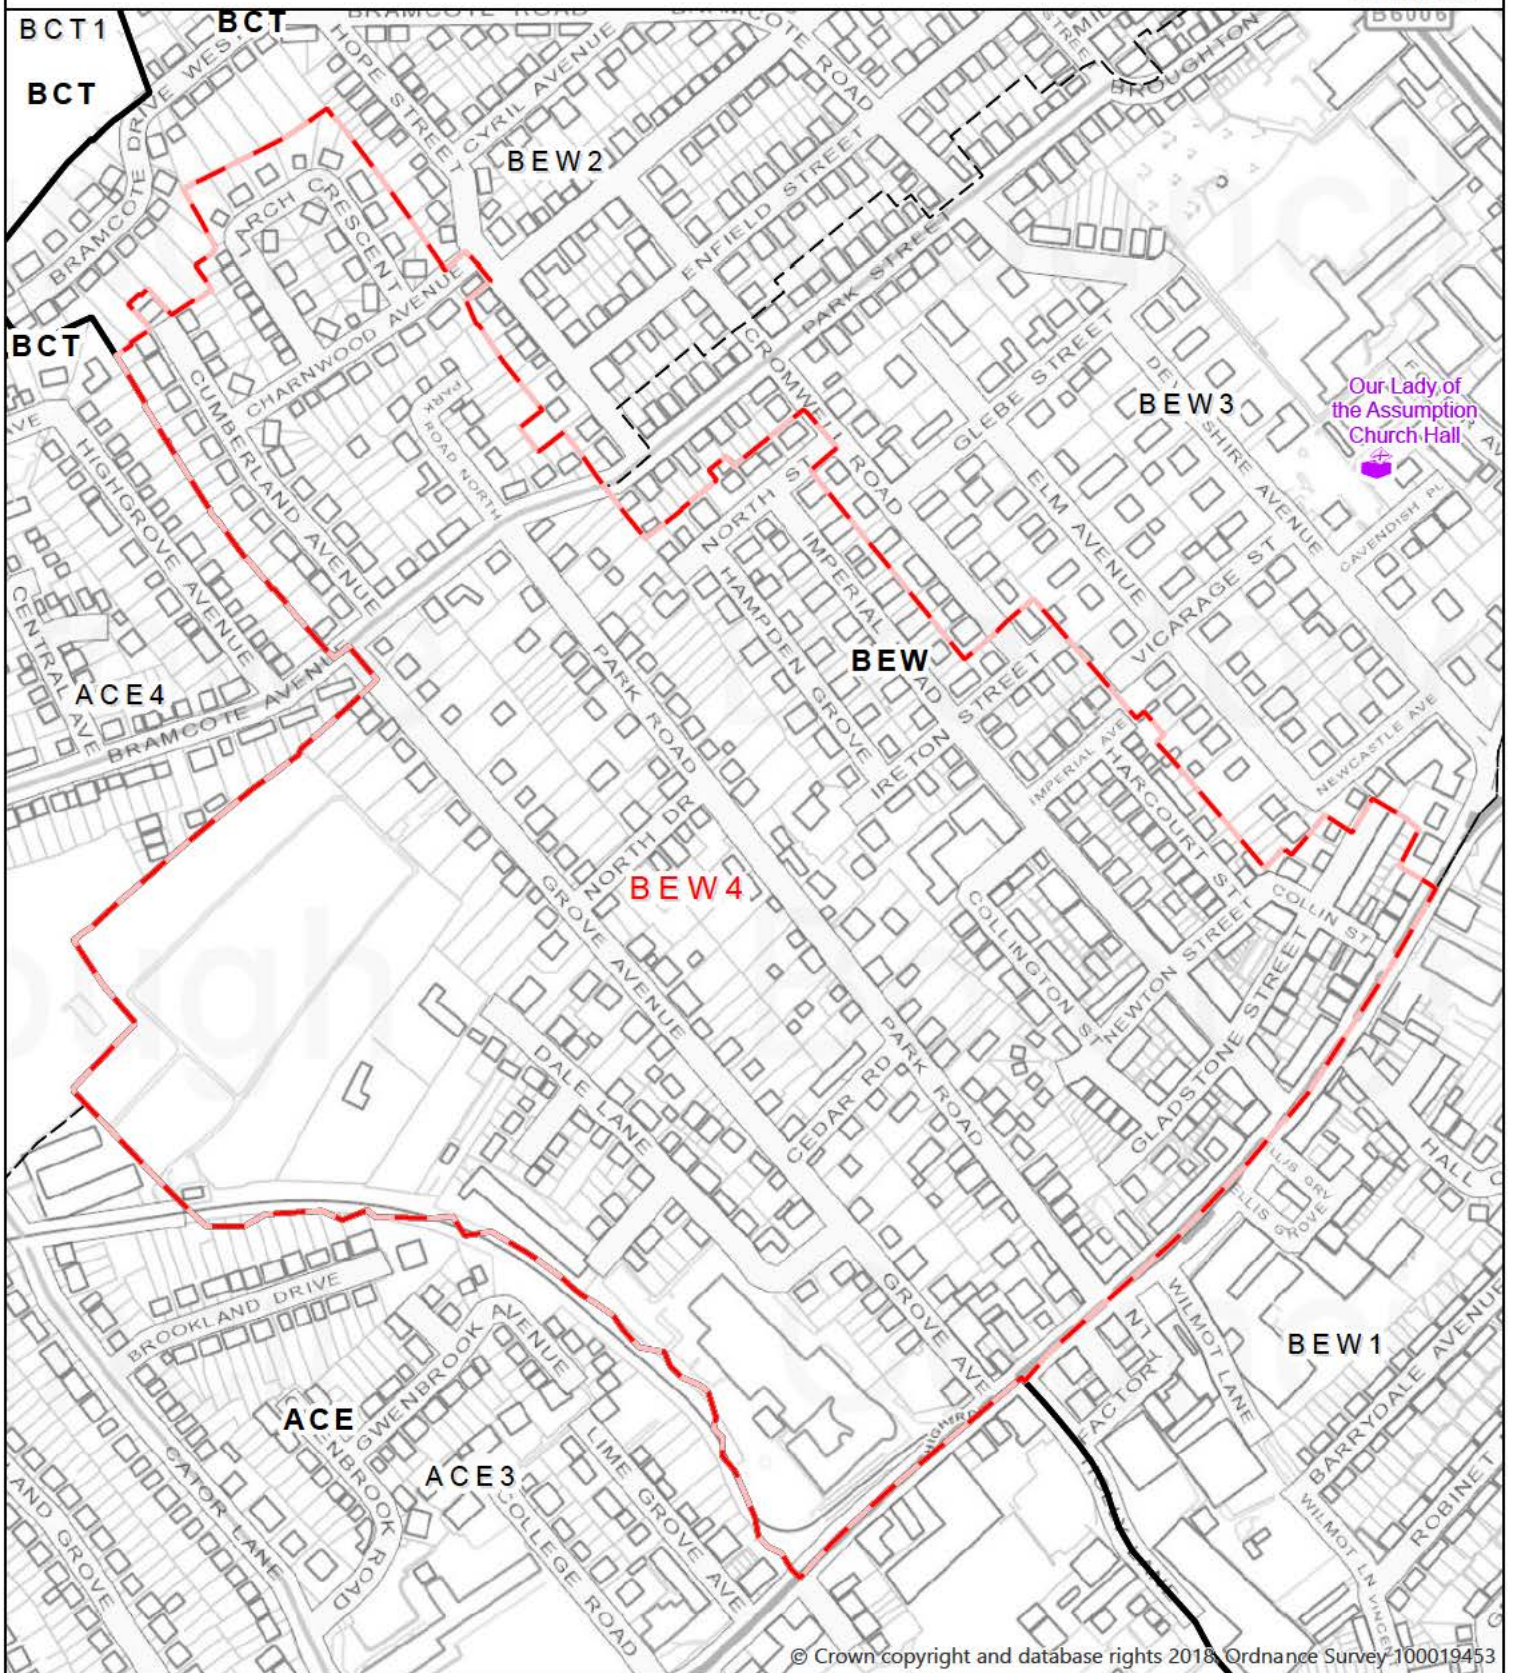

BEW1

© Crown copyright and database rights 2018. Ordnance Survey 100019453

SCALE:1:4,883

You are not permitted to copy, sub-license, distribute or sell any of this data to third parties in any form.

 Boundaries - Polling Districts

Broxtowe
Borough
COUNCIL

Not To Scale

You are not permitted to copy, sub-license, distribute or sell any of this data to third parties in any form.

BEW3

30 August 2018

-  Polling Stations
-  Boundaries - Polling Districts
-  Boundaries - Borough Wards

Our Lady of the Assumption Church Hall

© Crown copyright and database rights 2018. Ordnance Survey 100019453

Not To Scale

You are not permitted to copy, sub-license, distribute or sell any of this data to third parties in any form.

BEW4

SCALE:1:4,570

You are not permitted to copy, sub-license, distribute or sell any of this data to third parties in any form.

 Boundaries - Polling Districts

 Polling Stations

 Boundaries - Borough Wards