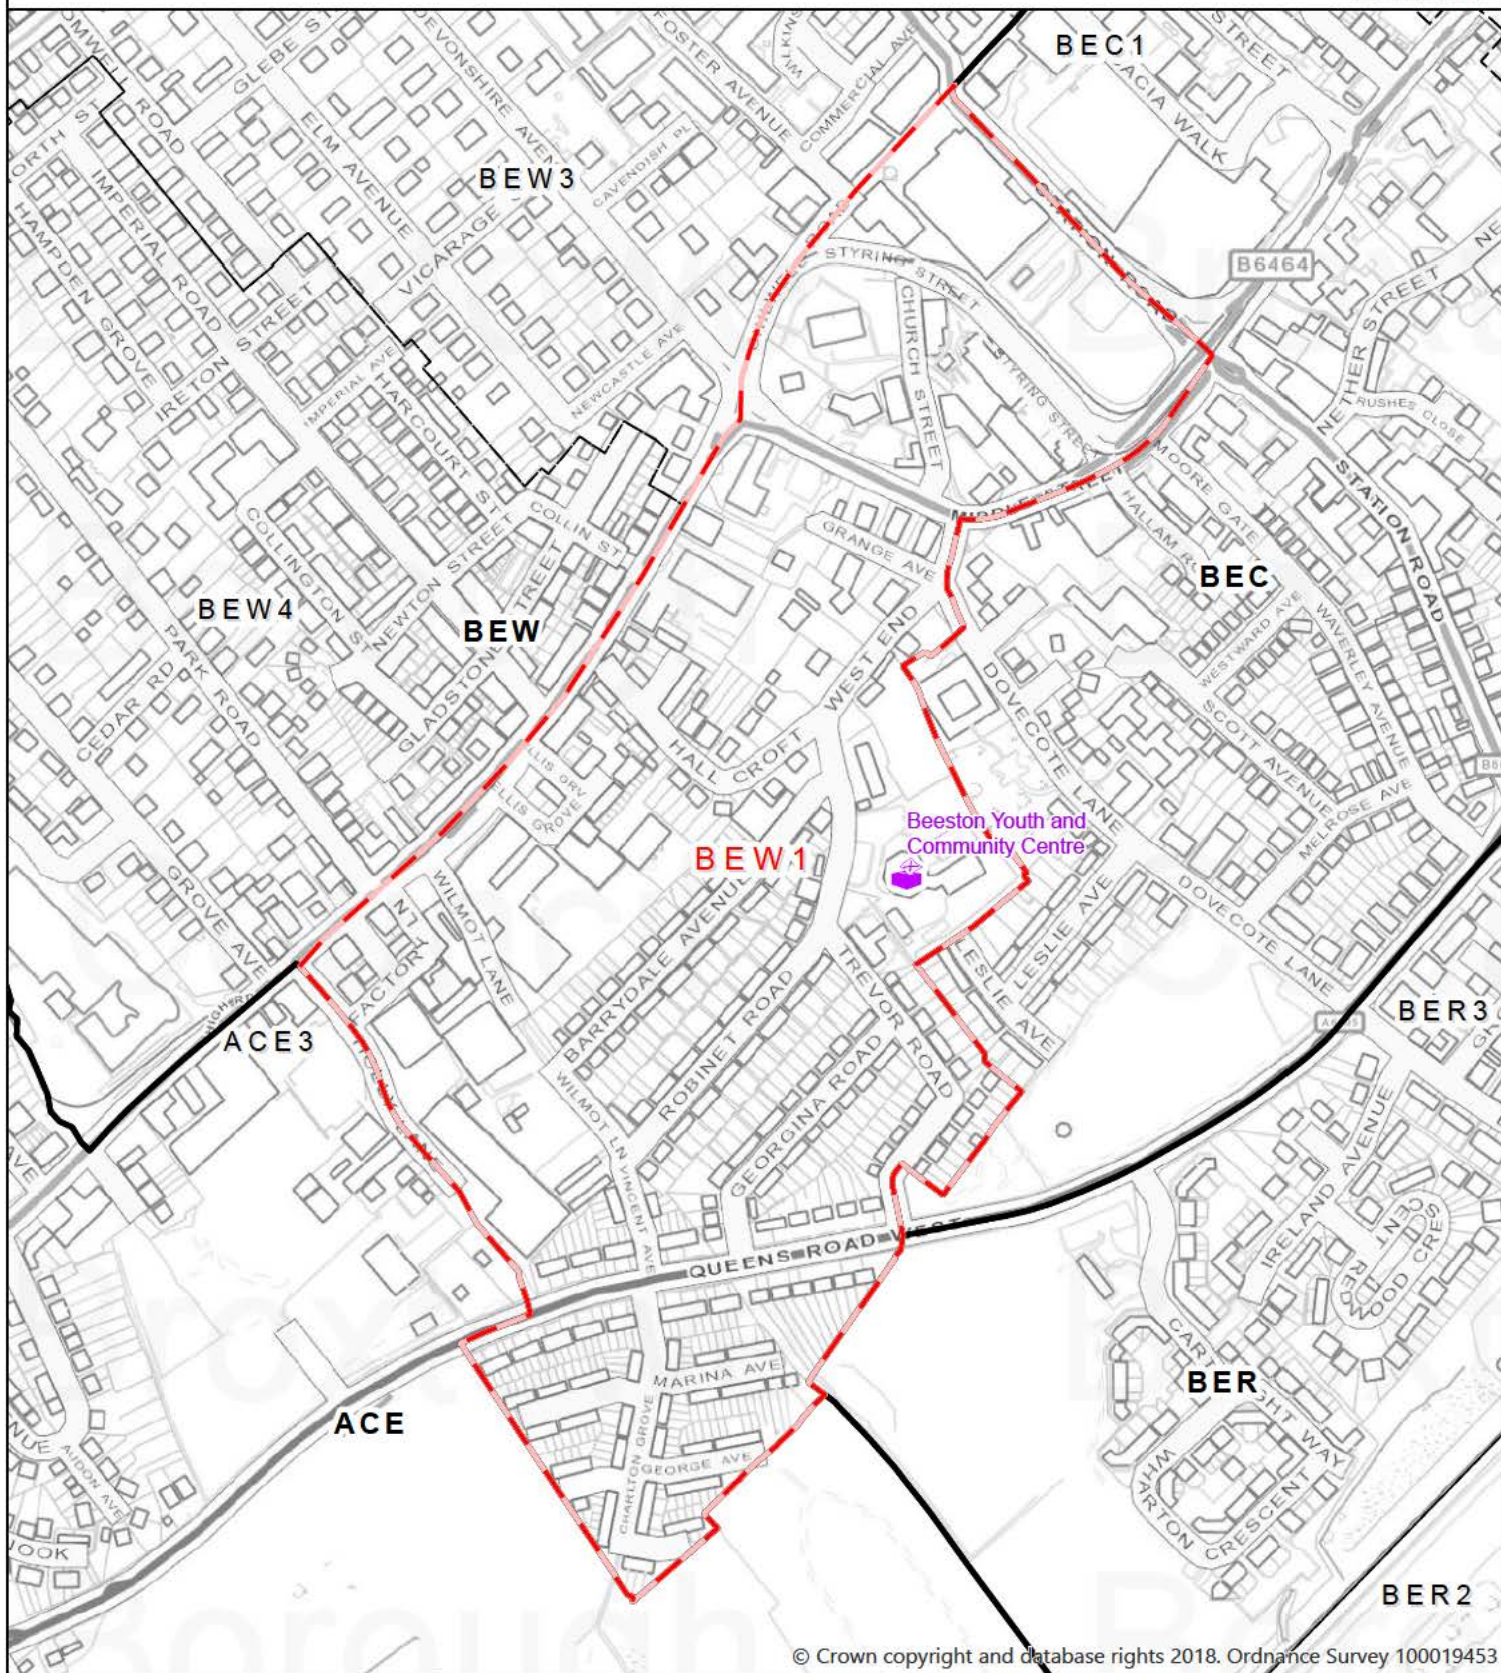

BEW1

© Crown copyright and database rights 2018. Ordnance Survey 100019453

SCALE:1:4,883

You are not permitted to copy, sub-license, distribute or sell any of this data to third parties in any form.

 Boundaries - Polling Districts

 Polling Stations

 Boundaries - Borough Wards

BEW2

30 August 2018

-  Polling Stations
-  Boundaries - Polling Districts
-  Boundaries - Borough Wards

Our Lady of
the Assumption
Church Hall

© Crown copyright and database rights 2018. Ordnance Survey 100019453

Broxtowe
Borough
COUNCIL

Not To Scale

You are not permitted to copy, sub-license, distribute or sell any of this data to third parties in any form.

BEW3

30 August 2018

-  Polling Stations
-  Boundaries - Polling Districts
-  Boundaries - Borough Wards

BEW4

SCALE:1:4,570

You are not permitted to copy, sub-license, distribute or sell any of this data to third parties in any form.

 Boundaries - Polling Districts

 Polling Stations

 Boundaries - Borough Wards