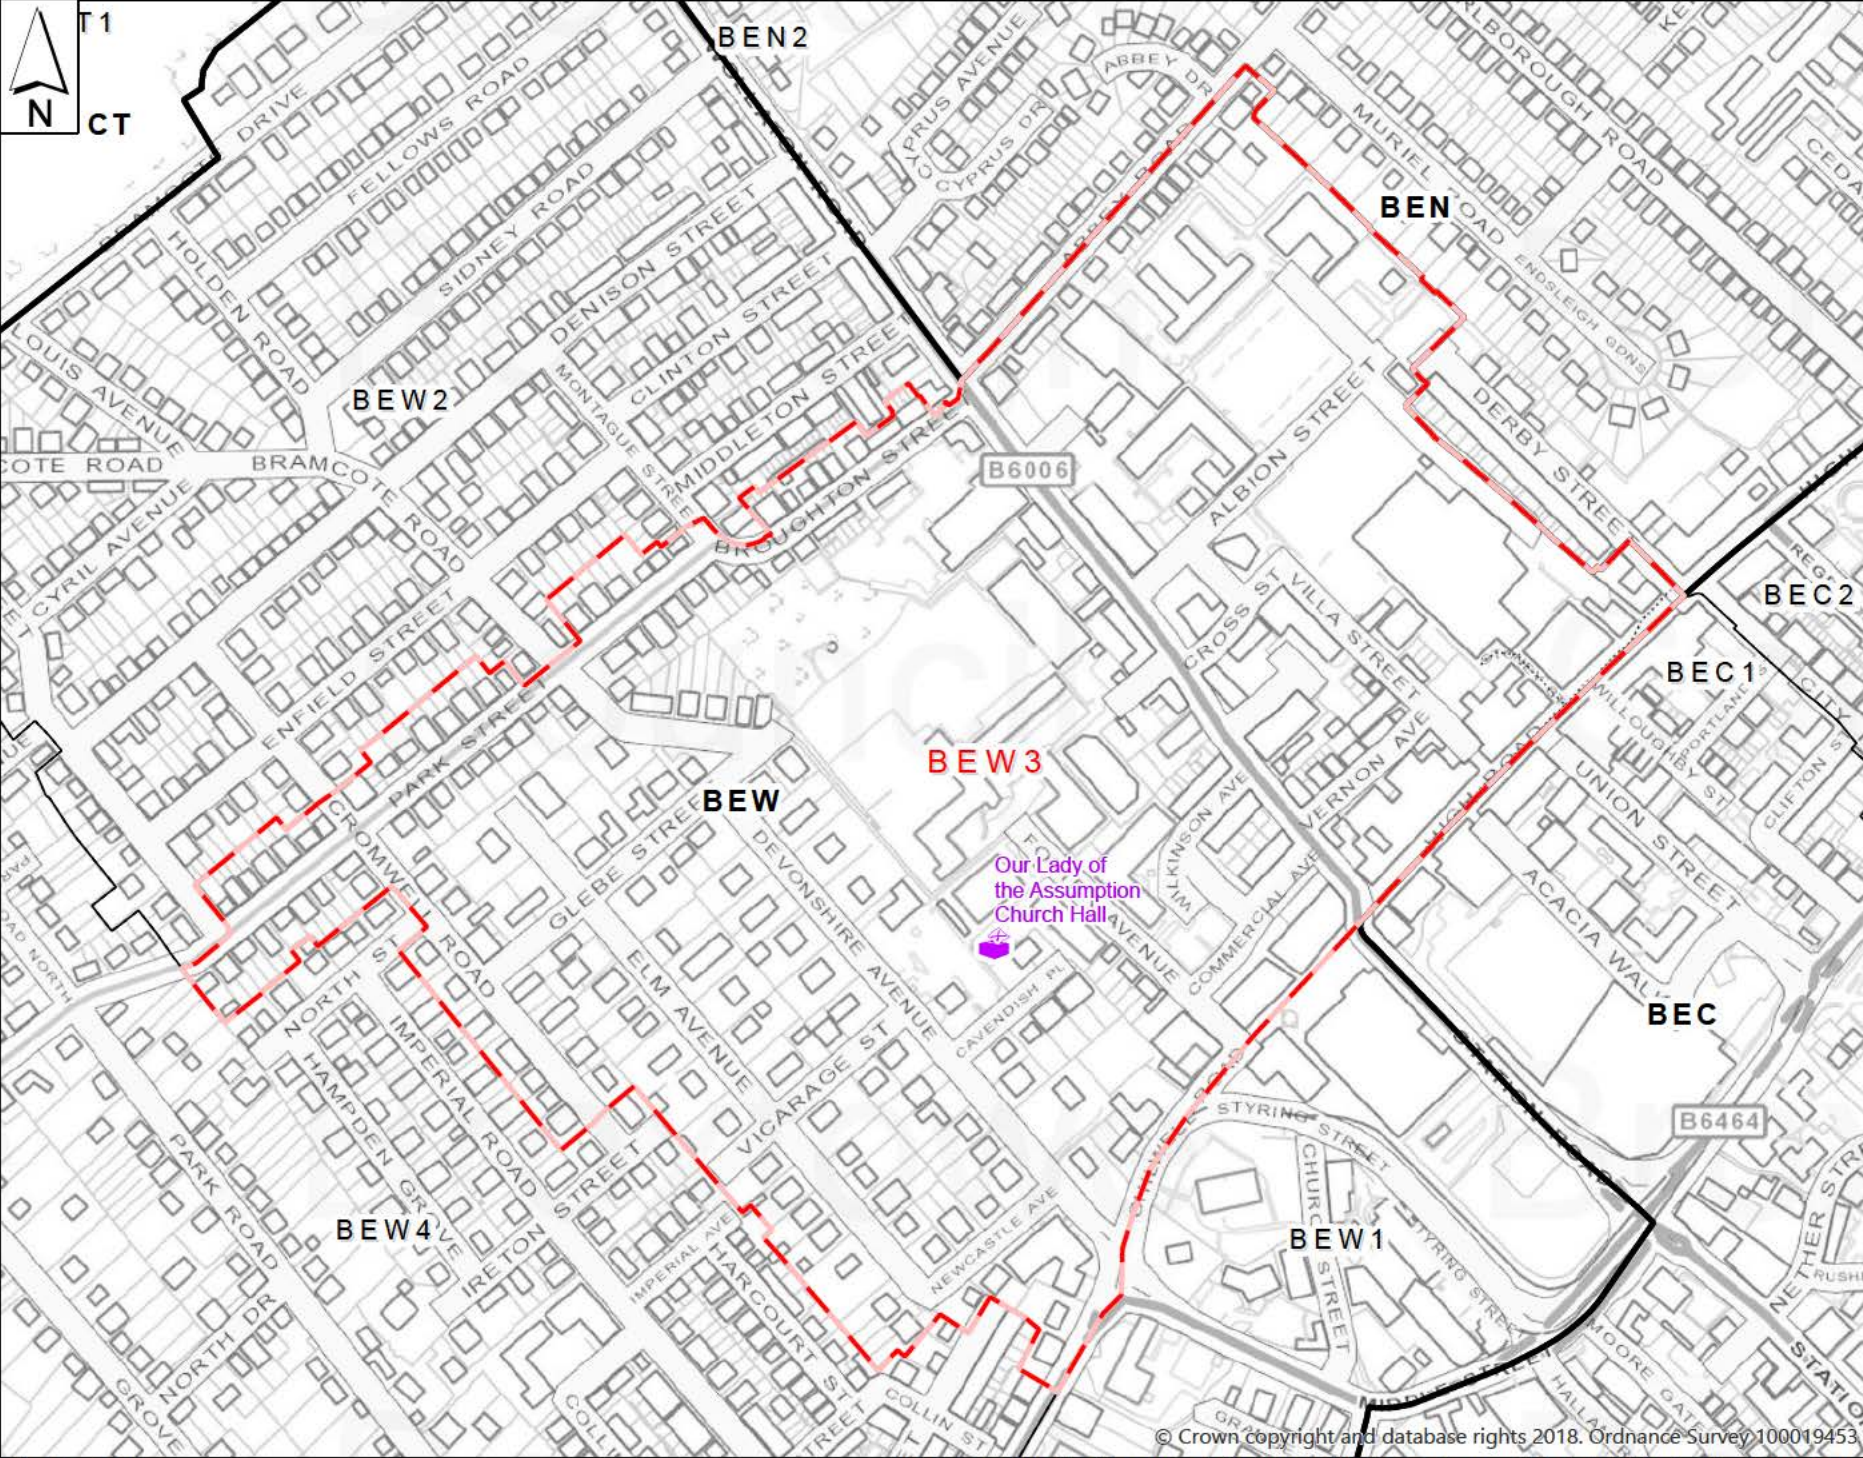

BEW1

© Crown copyright and database rights 2018. Ordnance Survey 100019453

SCALE:1:4,883

You are not permitted to copy, sub-license, distribute or sell any of this data to third parties in any form.

 Boundaries - Polling Districts

 Polling Stations

 Boundaries - Borough Wards

BEW2

30 August 2018

-  Polling Stations
-  Boundaries - Polling Districts
-  Boundaries - Borough Wards

Our Lady of
the Assumption
Church Hall

© Crown copyright and database rights 2018. Ordnance Survey 100019453

Broxtowe
Borough
COUNCIL

Not To Scale

You are not permitted to copy, sub-license, distribute or sell any of this data to third parties in any form.

BEW3

30 August 2018

-  Polling Stations
-  Boundaries - Polling Districts
-  Boundaries - Borough Wards

BEW4

SCALE:1:4,570

You are not permitted to copy, sub-license, distribute or sell any of this data to third parties in any form.

 Boundaries - Polling Districts

 Polling Stations

 Boundaries - Borough Wards