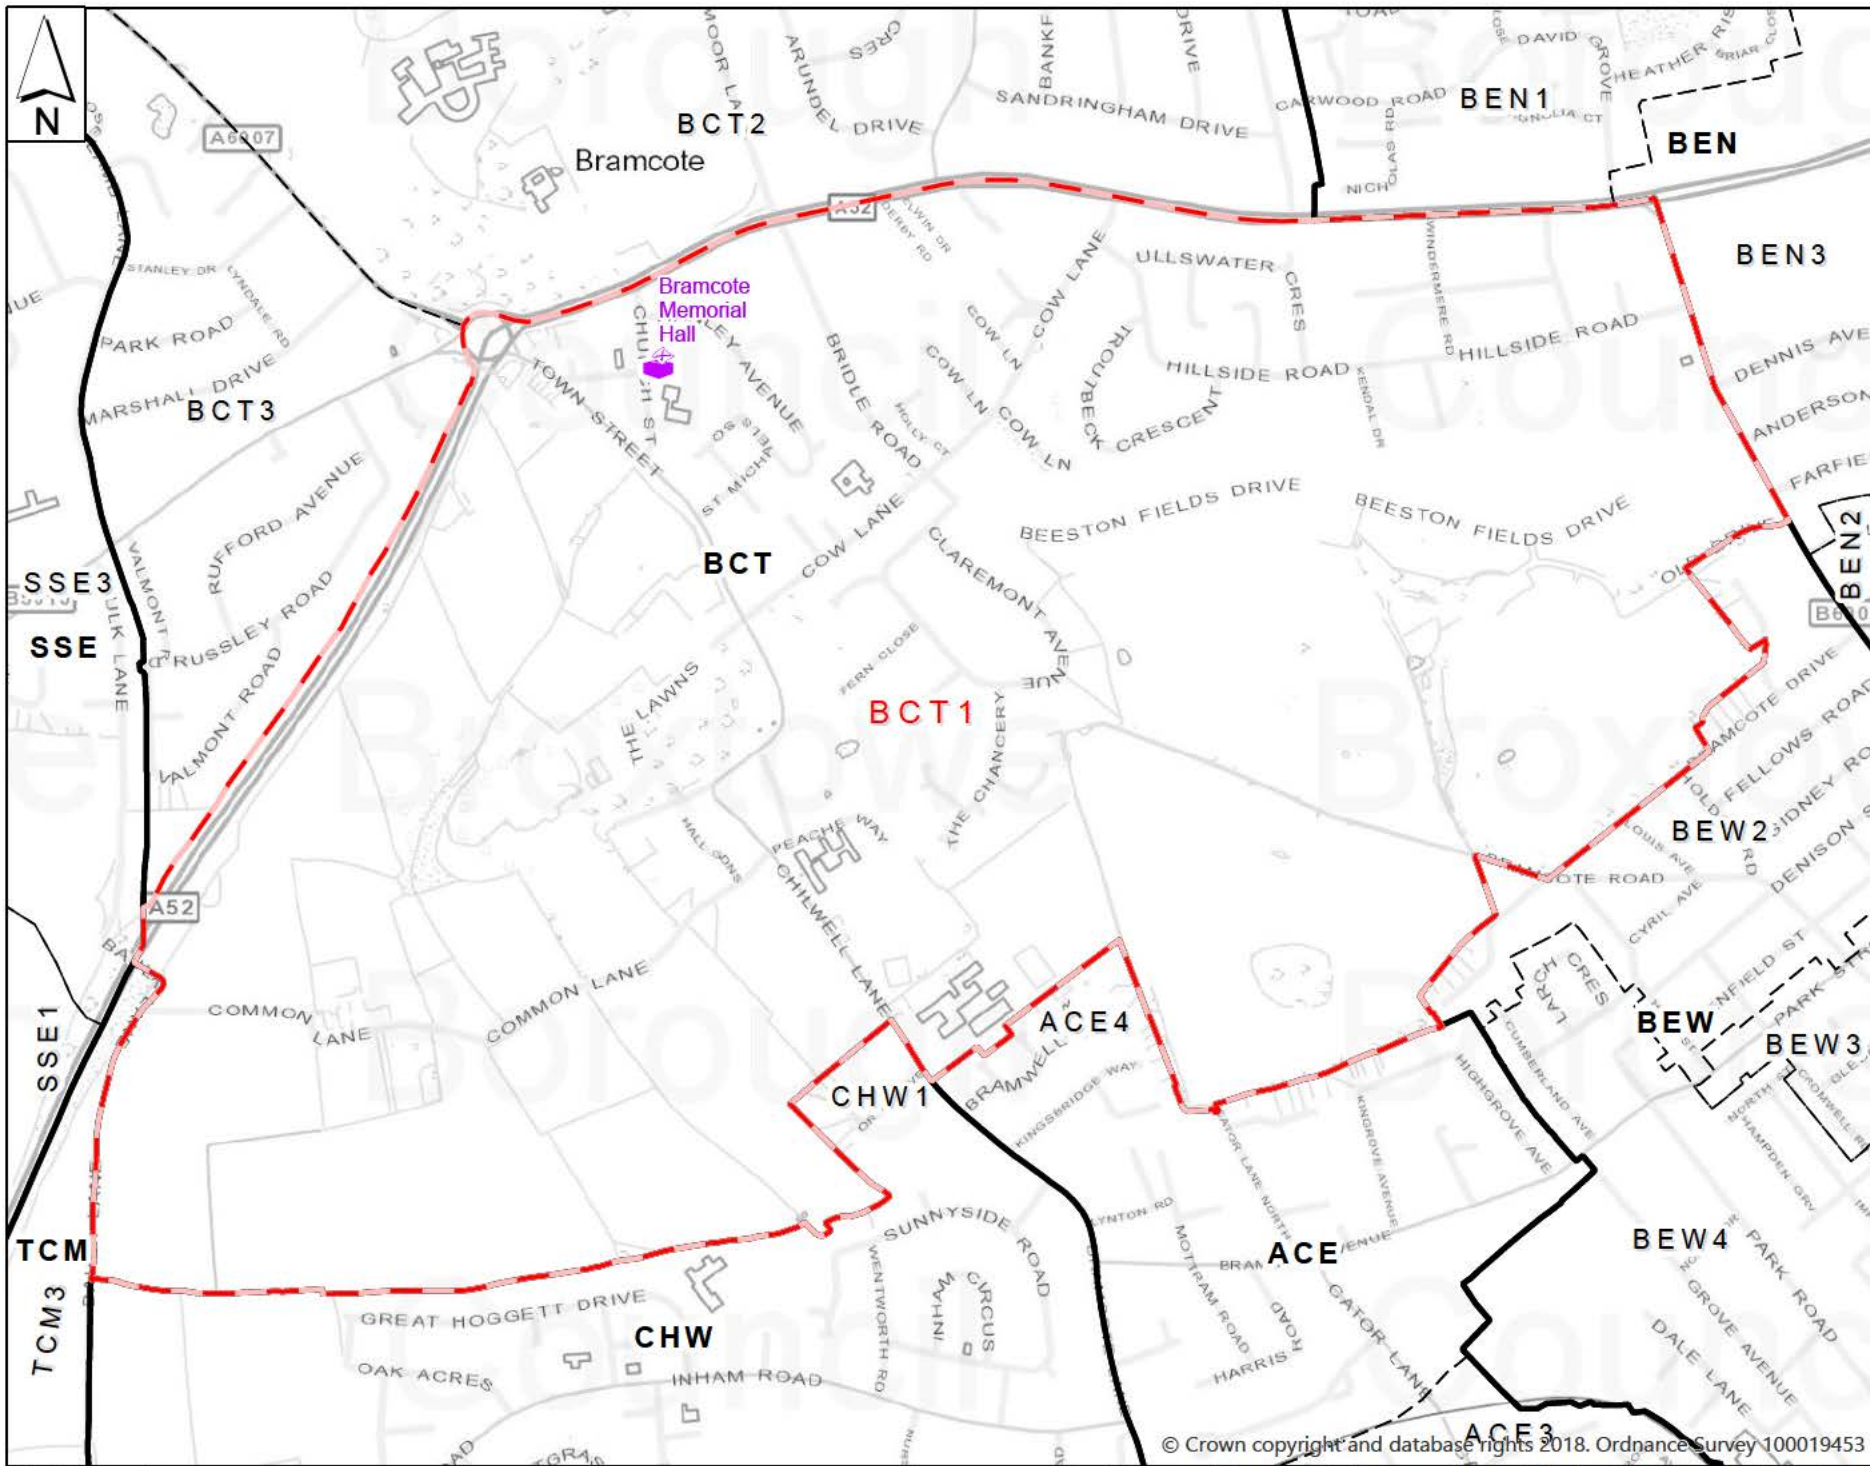

# BCT1

30 August 2018

-  Polling Stations
-  Boundaries - Polling Districts
-  Boundaries - Borough Wards

© Crown copyright and database rights 2018. Ordnance Survey 100019453

Not To Scale

You are not permitted to copy, sub-license, distribute or sell any of this data to third parties in any form.

# BCT2

SCALE:1:9,947

You are not permitted to copy, sub-license, distribute or sell any of this data to third parties in any form.

 Boundaries - Polling Districts

 Polling Stations

 Boundaries - Borough Wards

# BCT3

© Crown copyright and database rights 2018. Ordnance Survey 100019453

SCALE:1:6,452

You are not permitted to copy, sub-license, distribute or sell any of this data to third parties in any form.

 Boundaries - Polling Districts

 Polling Stations

 Boundaries - Borough Wards