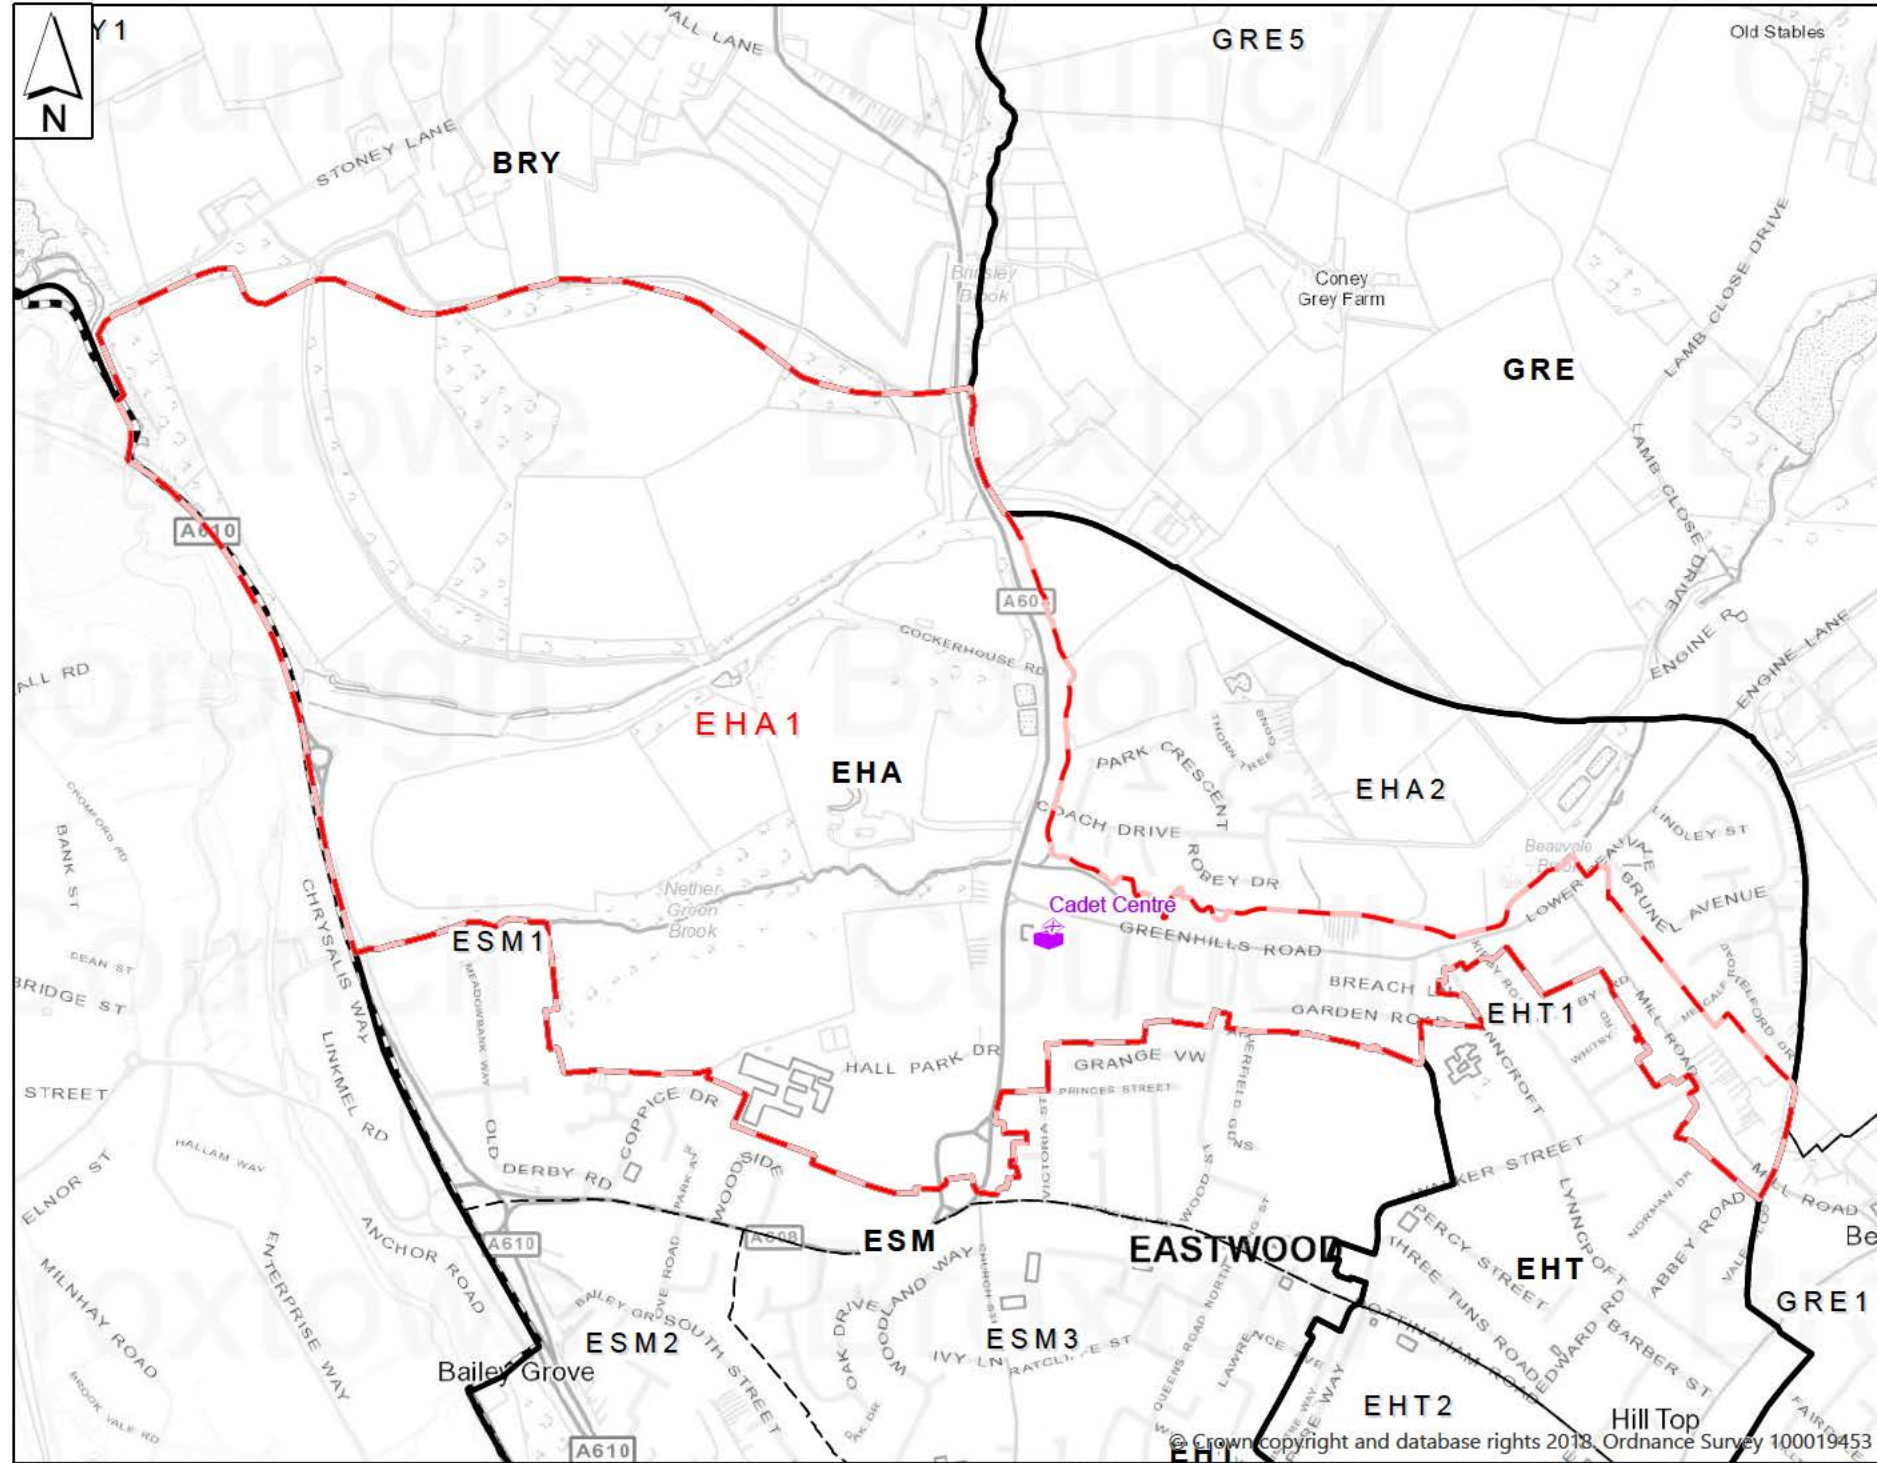

Y1

EHA1

30 August 2018

-  Polling Stations
-  Boundaries - Polling Districts
-  Boundaries - Borough Wards

Not To Scale

You are not permitted to copy, sub-license, distribute or sell any of this data to third parties in any form.

© Crown copyright and database rights 2018. Ordnance Survey 100019453

EHA2

30 August 2018

-  Polling Stations
-  Boundaries - Polling Districts
-  Boundaries - Borough Wards

Not To Scale

You are not permitted to copy, sub-license, distribute or sell any of this data to third parties in any form.

© Crown copyright and database rights 2018. Ordnance Survey 100019453