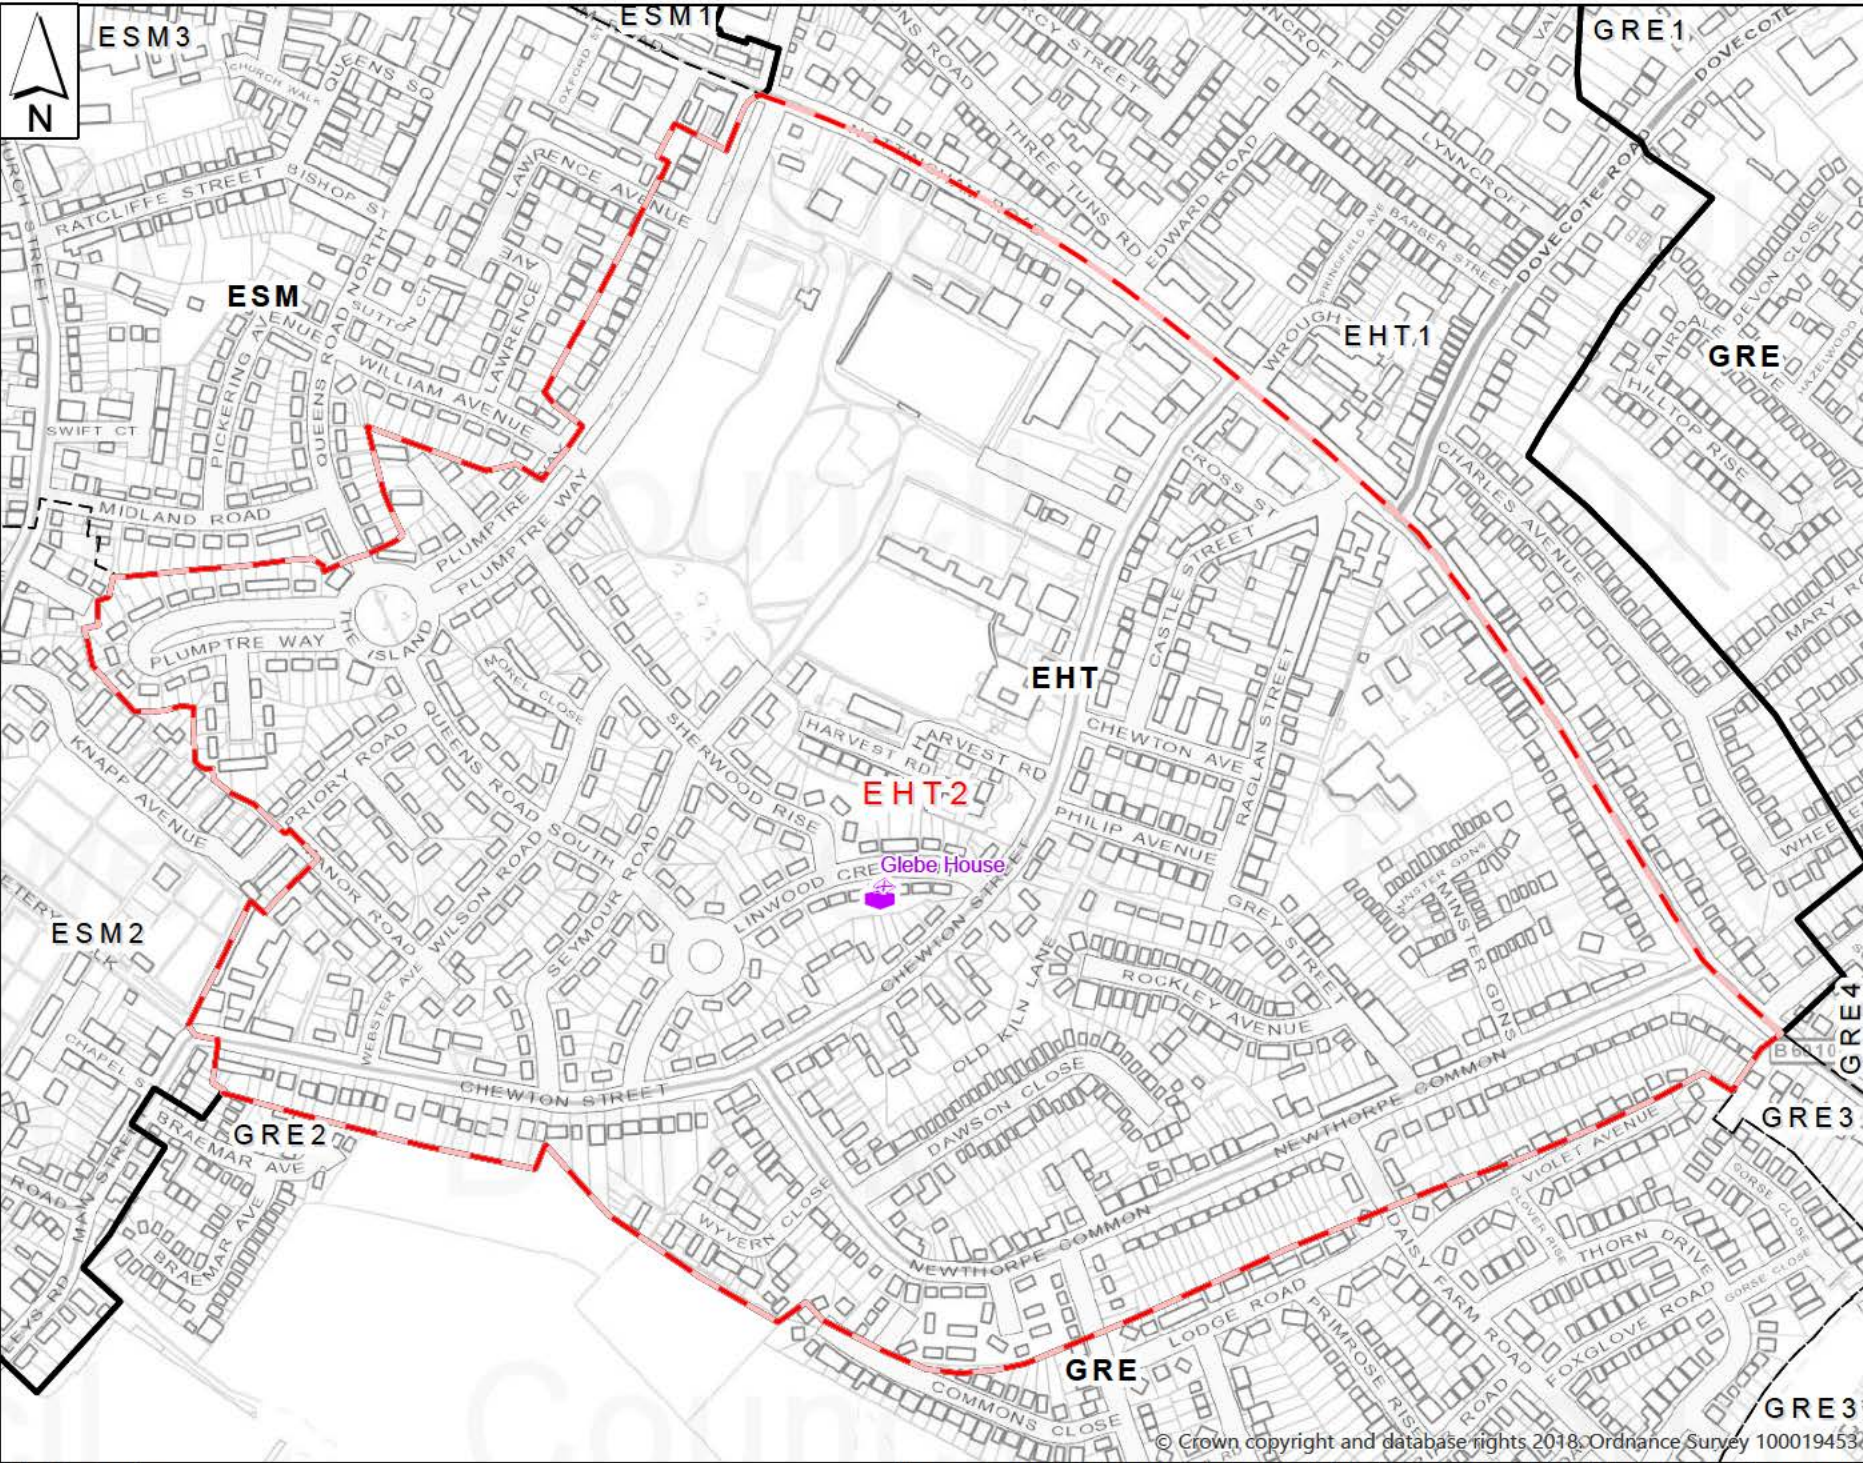

EHT1

SCALE:1:6,170

You are not permitted to copy, sub-license, distribute or sell any of this data to third parties in any form.

 Boundaries - Polling Districts

 Polling Stations

 Boundaries - Borough Wards

EHT2

30 August 2018

-  Polling Stations
-  Boundaries - Polling Districts
-  Boundaries - Borough Wards

Not To Scale

You are not permitted to copy, sub-license, distribute or sell any of this data to third parties in any form.

© Crown copyright and database rights 2018. Ordnance Survey 100019453