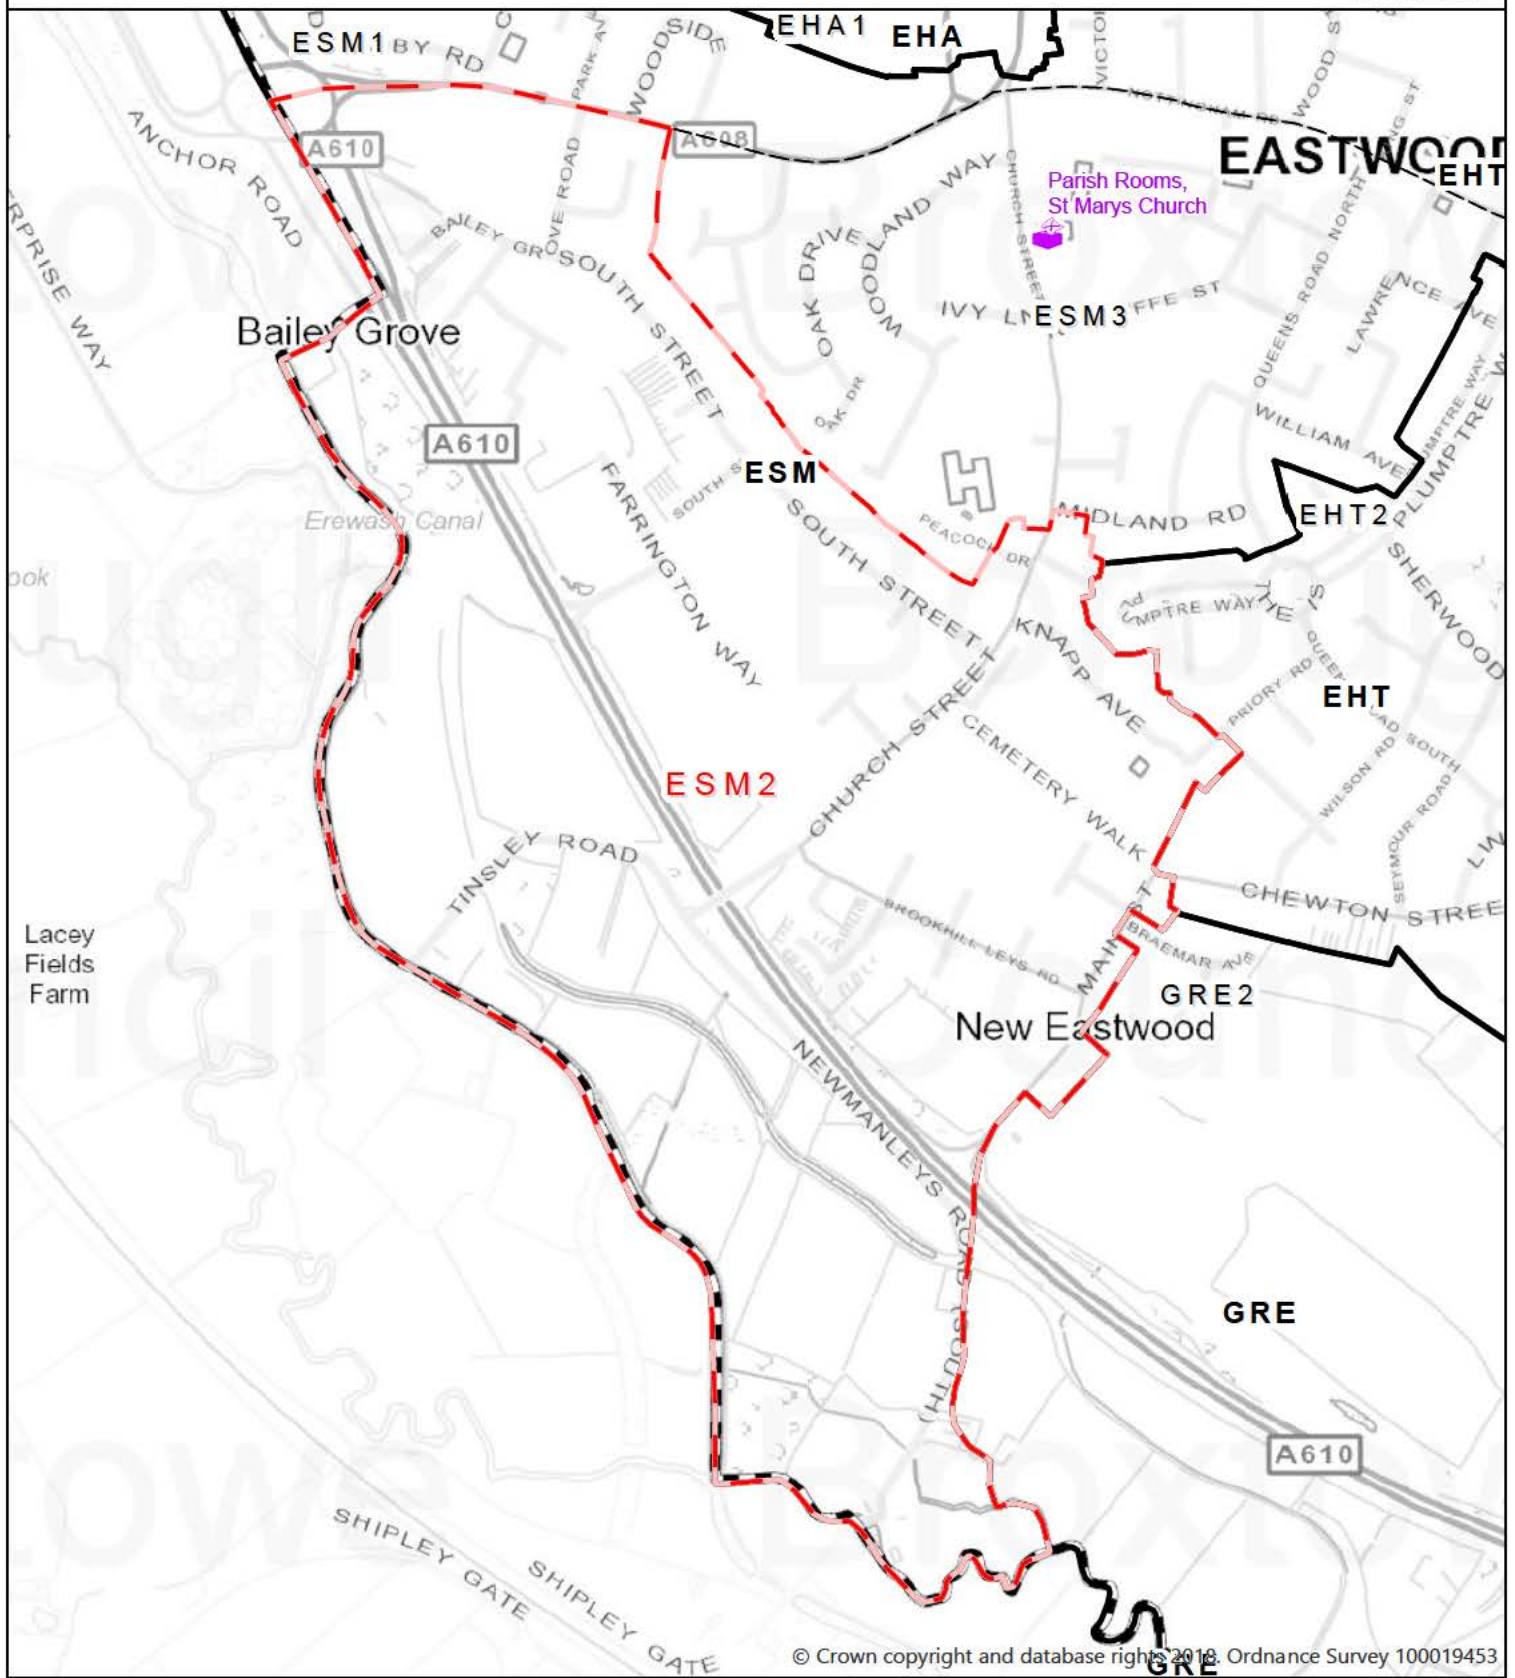

# ESM1

30 August 2018

-  Polling Stations
-  Boundaries - Polling Districts
-  Boundaries - Borough Wards

© Crown copyright and database rights 2018. Ordnance Survey 100019453

Not To Scale

You are not permitted to copy, sub-license, distribute or sell any of this data to third parties in any form.

# ESM2

© Crown copyright and database rights 2018. Ordnance Survey 100019453

SCALE:1:8,172

You are not permitted to copy, sub-license, distribute or sell any of this data to third parties in any form.

 Boundaries - Polling Districts

 Polling Stations

 Boundaries - Borough Wards

# ESM3

30 August 2018

-  Polling Stations
-  Boundaries - Polling Districts
-  Boundaries - Borough Wards

© Crown copyright and database rights 2018. Ordnance Survey 100019453

Not To Scale

You are not permitted to copy, sub-license, distribute or sell any of this data to third parties in any form.