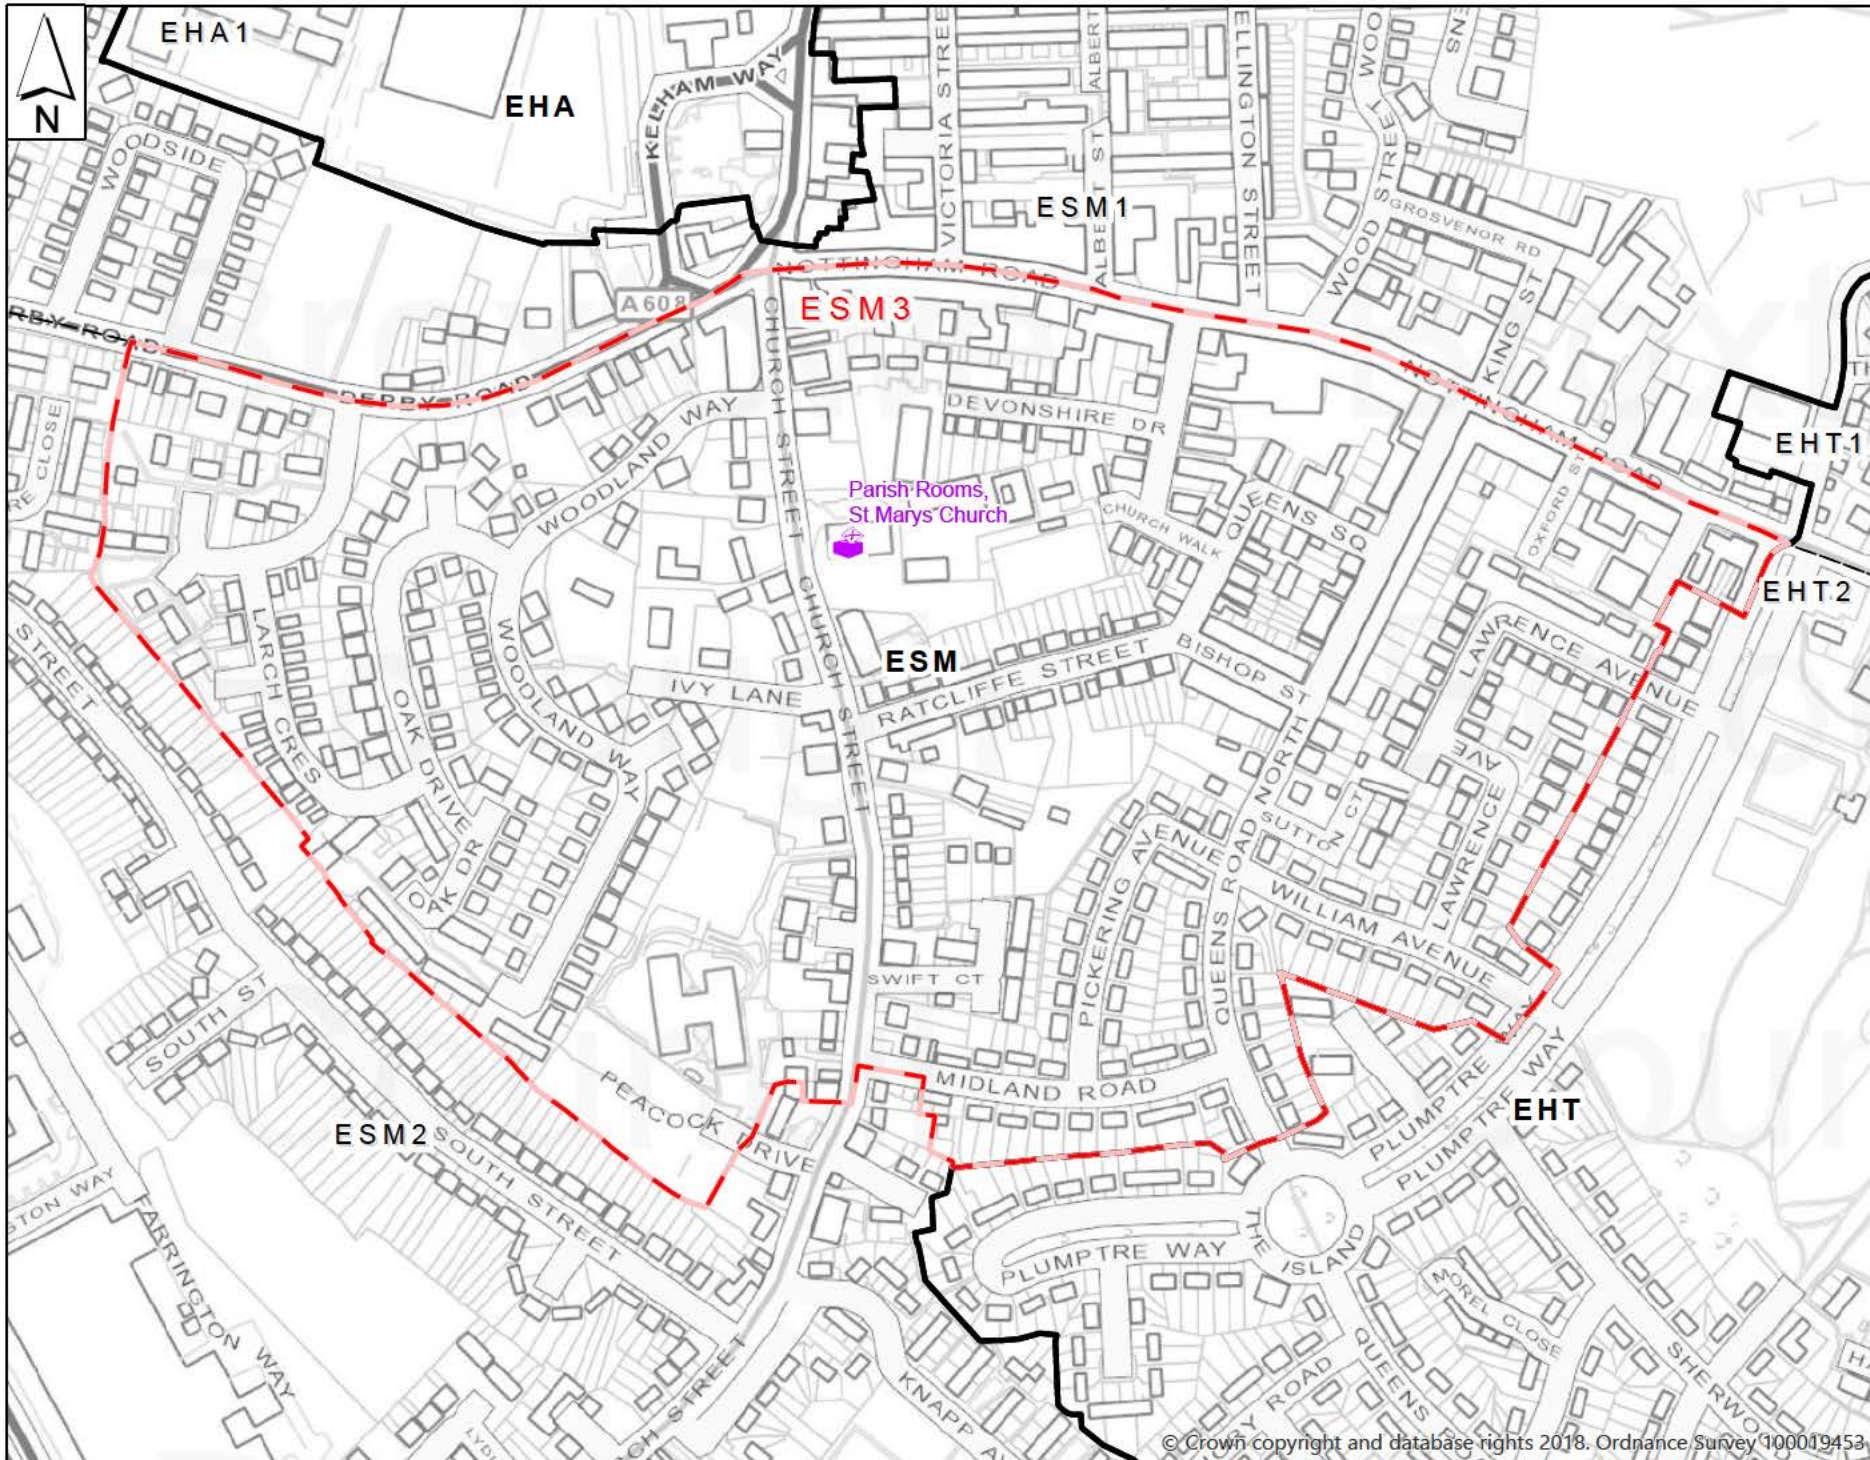

# ESM1

30 August 2018

-  Polling Stations
-  Boundaries - Polling Districts
-  Boundaries - Borough Wards

© Crown copyright and database rights 2018. Ordnance Survey 100019453

Not To Scale

You are not permitted to copy, sub-license, distribute or sell any of this data to third parties in any form.

# ESM2

© Crown copyright and database rights 2018. Ordnance Survey 100019453

SCALE:1:8,172

You are not permitted to copy, sub-license, distribute or sell any of this data to third parties in any form.

 Boundaries - Polling Districts

 Polling Stations

 Boundaries - Borough Wards

# ESM3

30 August 2018

-  Polling Stations
-  Boundaries - Polling Districts
-  Boundaries - Borough Wards

© Crown copyright and database rights 2018. Ordnance Survey 100019453

Not To Scale

You are not permitted to copy, sub-license, distribute or sell any of this data to third parties in any form.