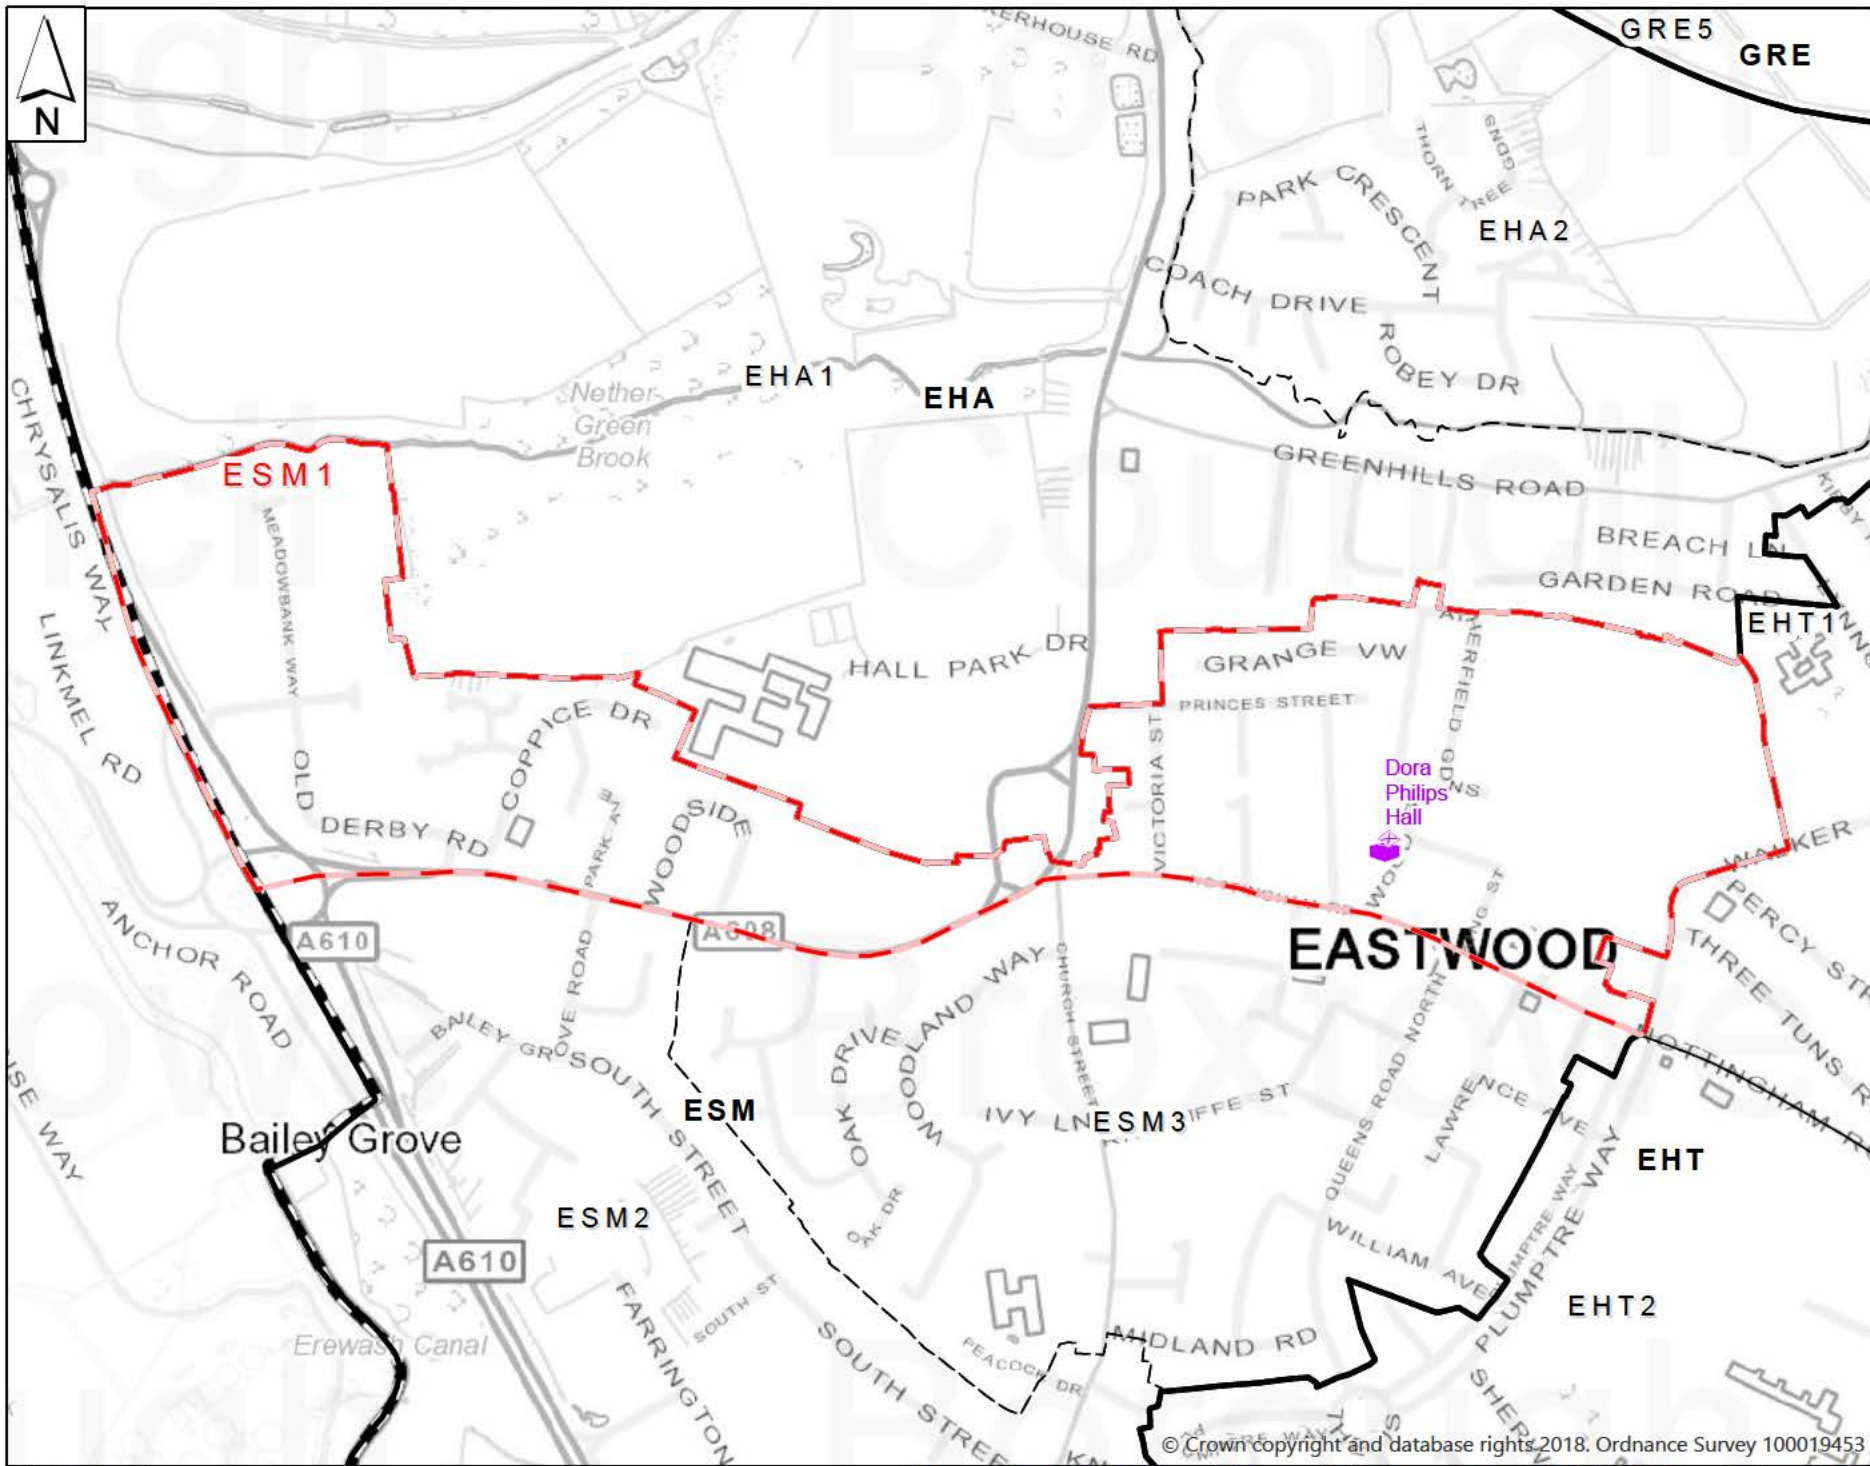

# ESM1

30 August 2018

-  Polling Stations
-  Boundaries - Polling Districts
-  Boundaries - Borough Wards

© Crown copyright and database rights 2018. Ordnance Survey 100019453

Not To Scale

You are not permitted to copy, sub-license, distribute or sell any of this data to third parties in any form.

# ESM2

© Crown copyright and database rights 2018. Ordnance Survey 100019453

SCALE:1:8,172

You are not permitted to copy, sub-license, distribute or sell any of this data to third parties in any form.

 Boundaries - Polling Districts

 Polling Stations

 Boundaries - Borough Wards