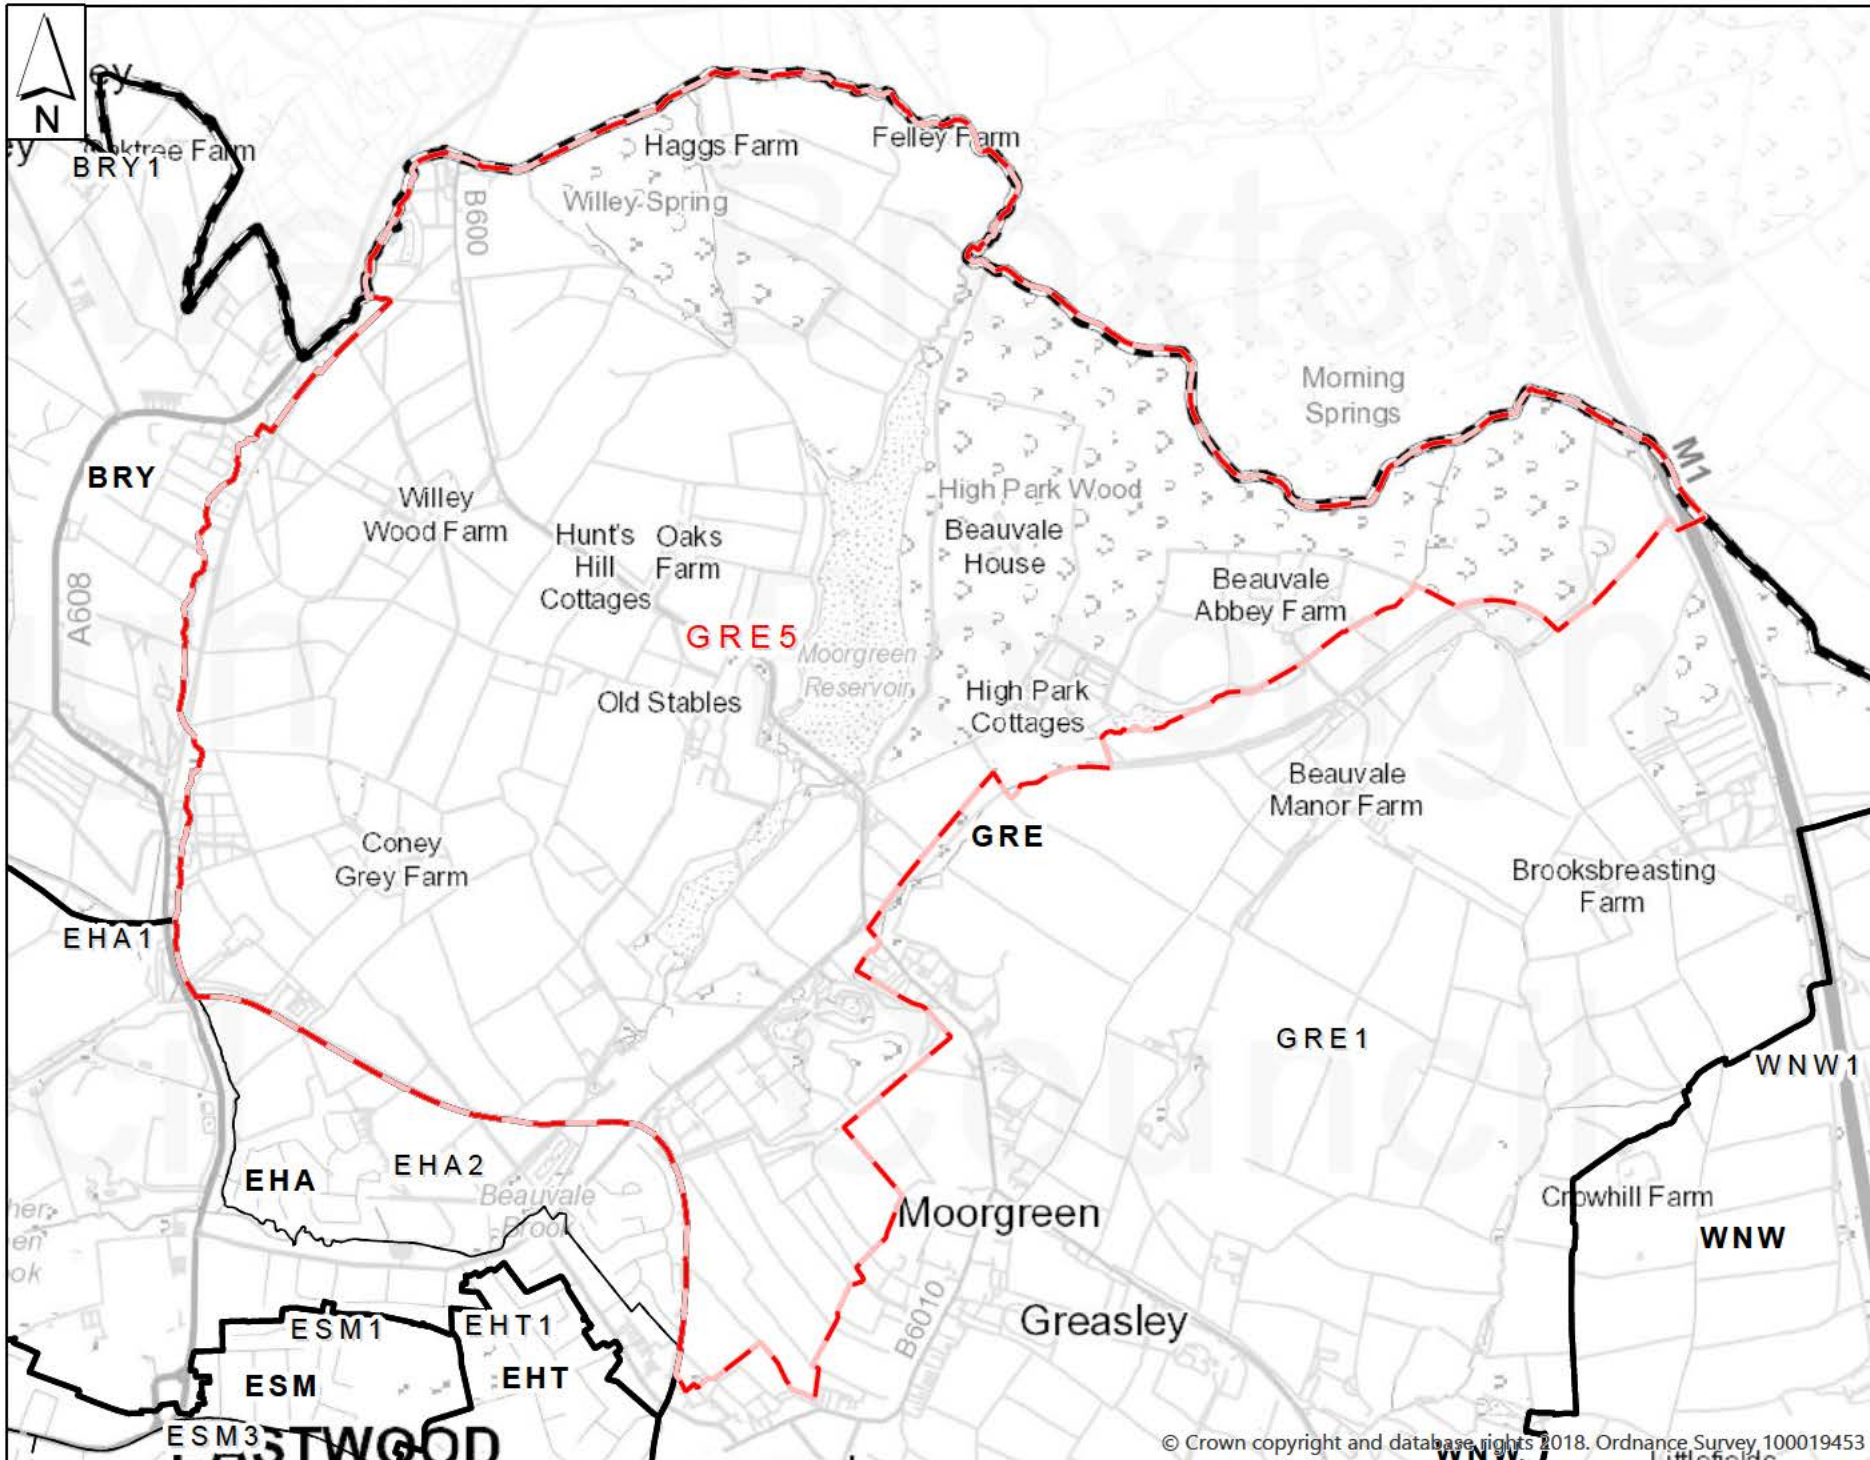

GRE5

30 August 2018

- Polling Stations
- Boundaries - Polling Districts
- Boundaries - Borough Wards

© Crown copyright and database rights 2018. Ordnance Survey 100019453

Not To Scale

You are not permitted to copy, sub-license, distribute or sell any of this data to third parties in any form.