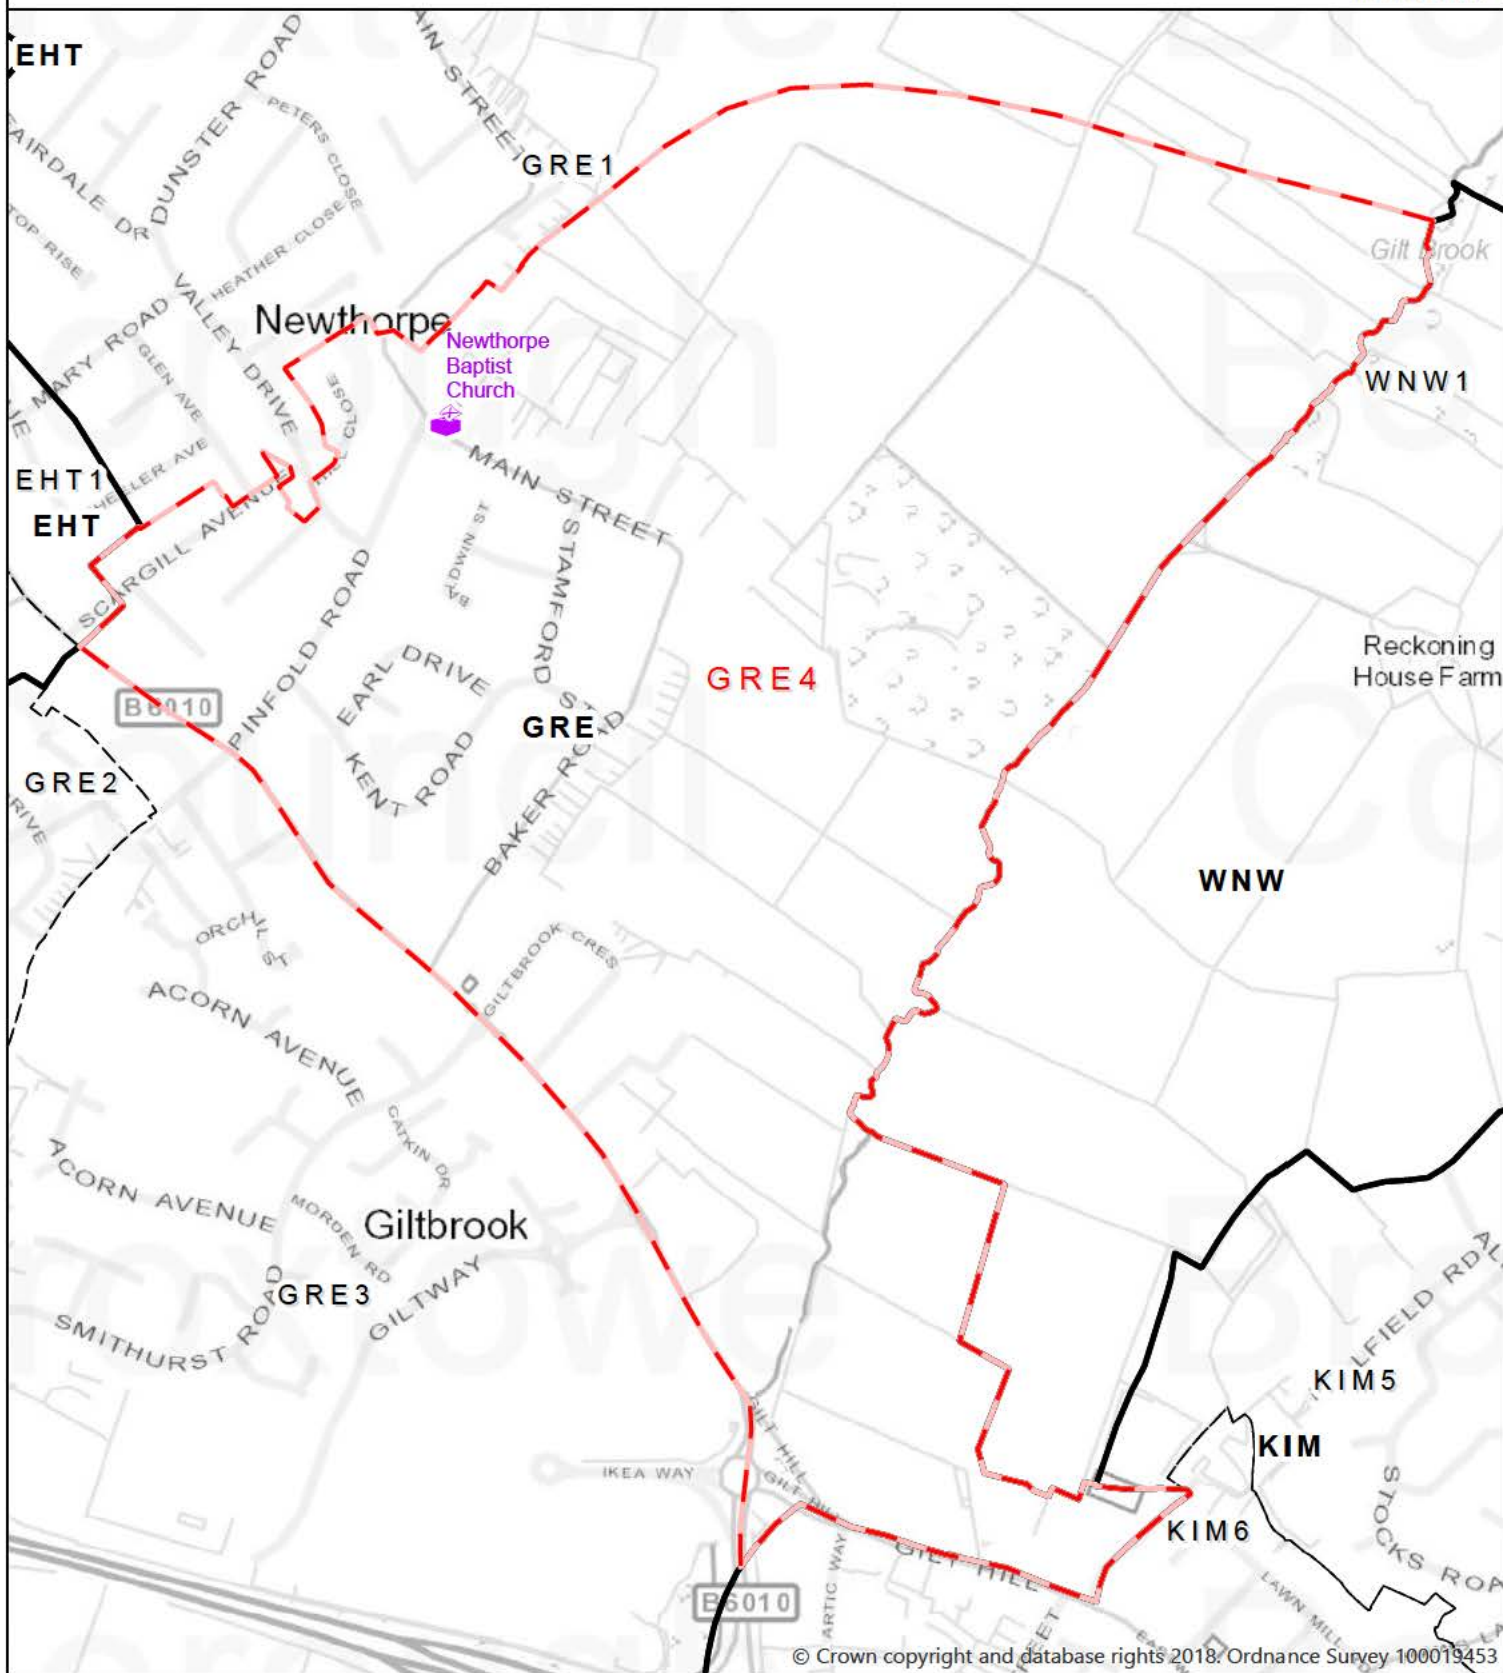

GRE4

© Crown copyright and database rights 2018. Ordnance Survey 100019453

SCALE:1:7,783

You are not permitted to copy, sub-license, distribute or sell any of this data to third parties in any form.

Boundaries - Polling Districts

Polling Stations

Boundaries - Borough Wards