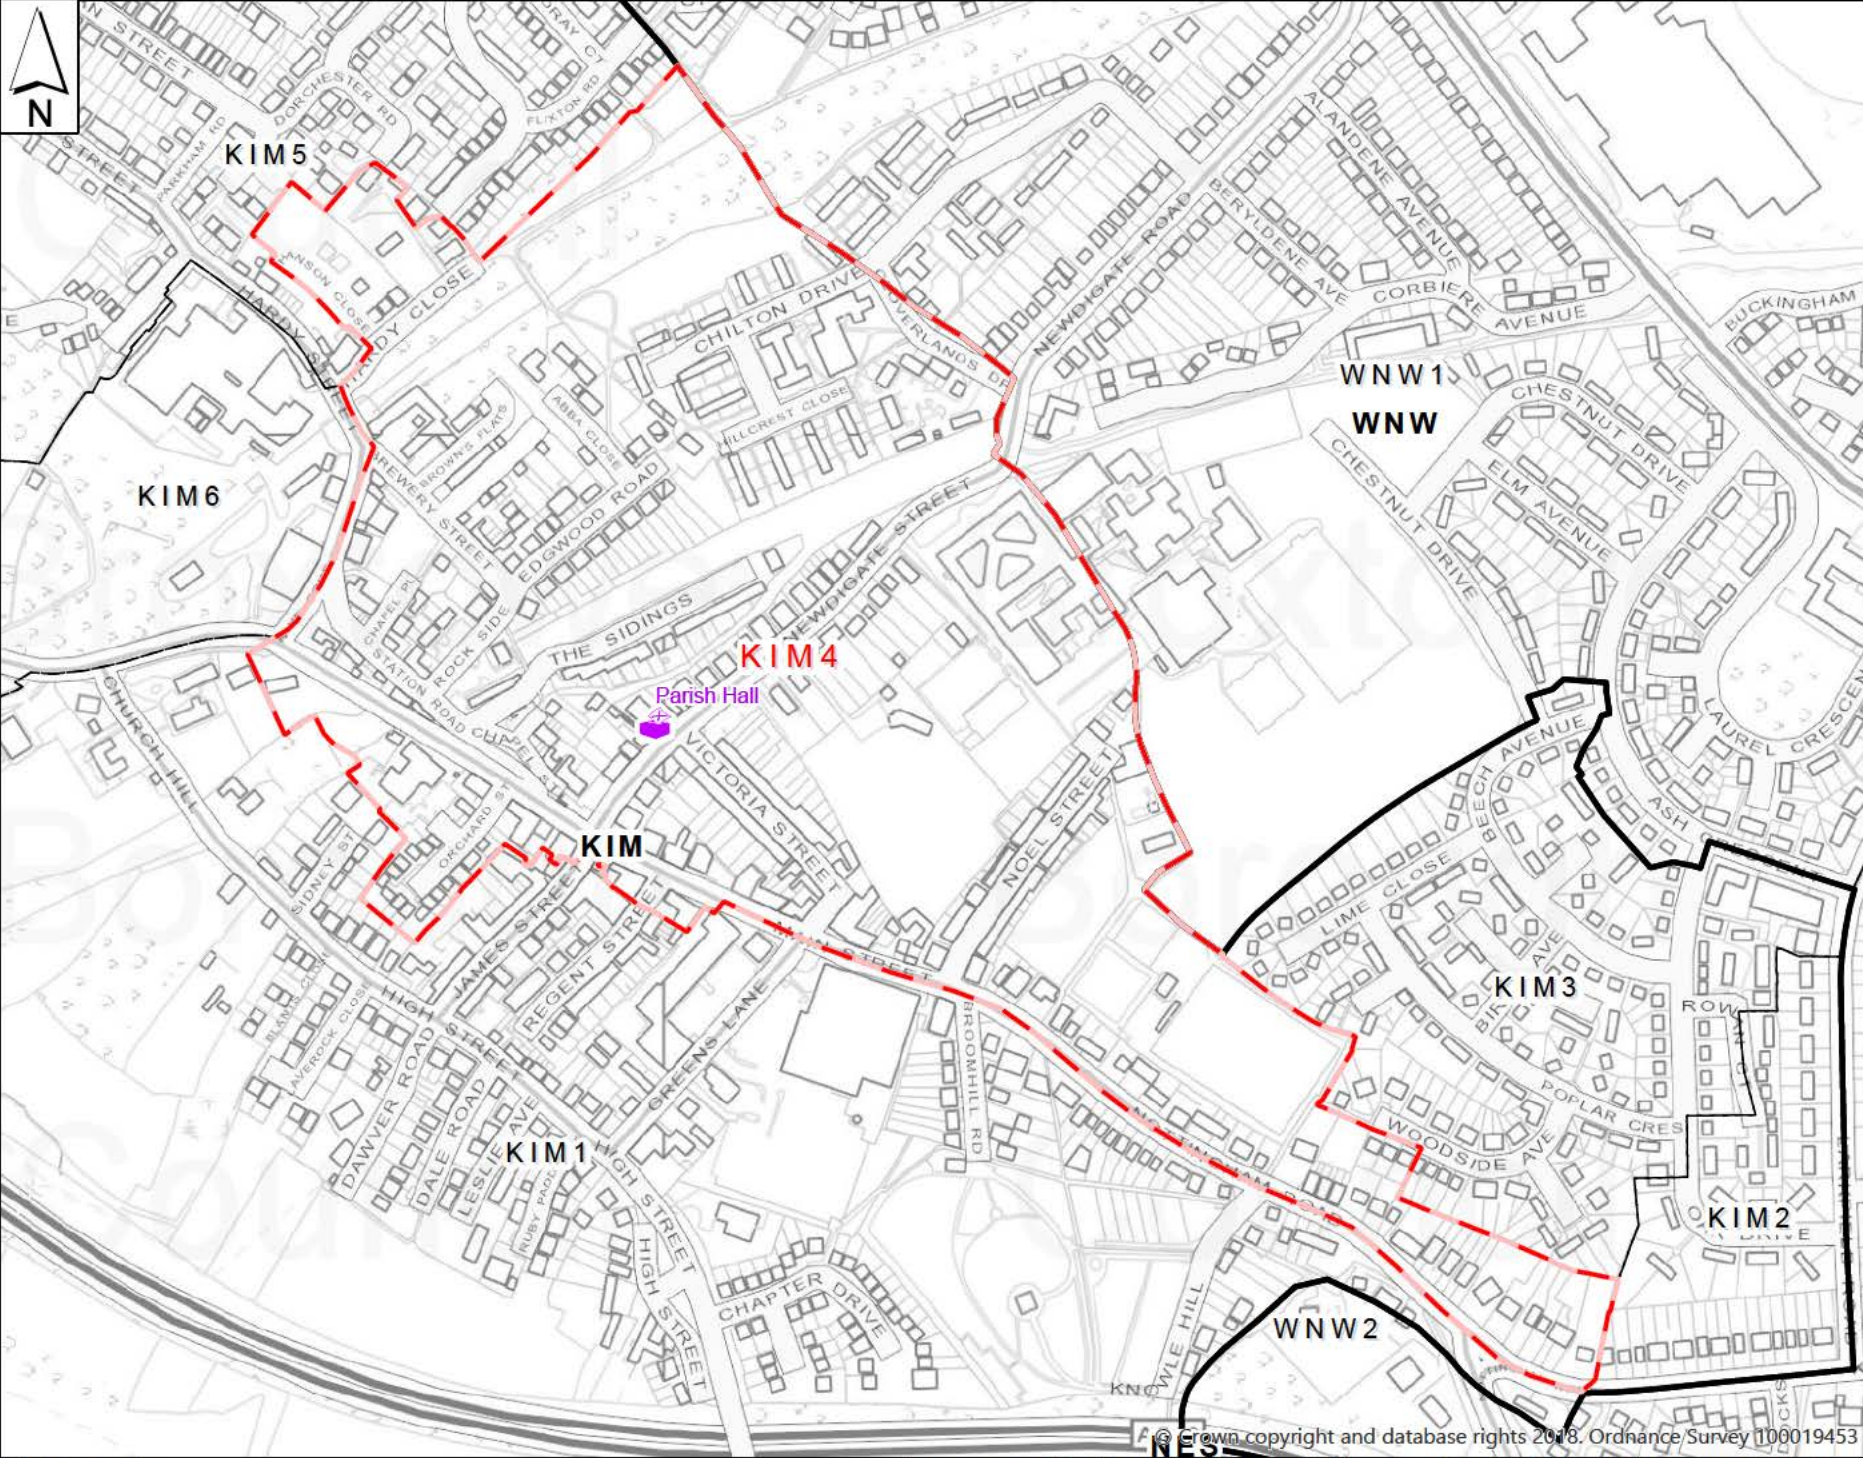

KIM2

SCALE:1:1,509

You are not permitted to copy, sub-license, distribute or sell any of this data to third parties in any form.

 Boundaries - Polling Districts

 Polling Stations

 Boundaries - Borough Wards

KIM3

30 August 2018

-  Polling Stations
-  Boundaries - Polling Districts
-  Boundaries - Borough Wards

© Crown copyright and database rights 2018. Ordnance Survey 100019453

Not To Scale

You are not permitted to copy, sub-license, distribute or sell any of this data to third parties in any form.

KIM4

30 August 2018

-  Polling Stations
-  Boundaries - Polling Districts
-  Boundaries - Borough Wards

© Crown copyright and database rights 2018. Ordnance Survey 100019453

Not To Scale

You are not permitted to copy, sub-license, distribute or sell any of this data to third parties in any form.