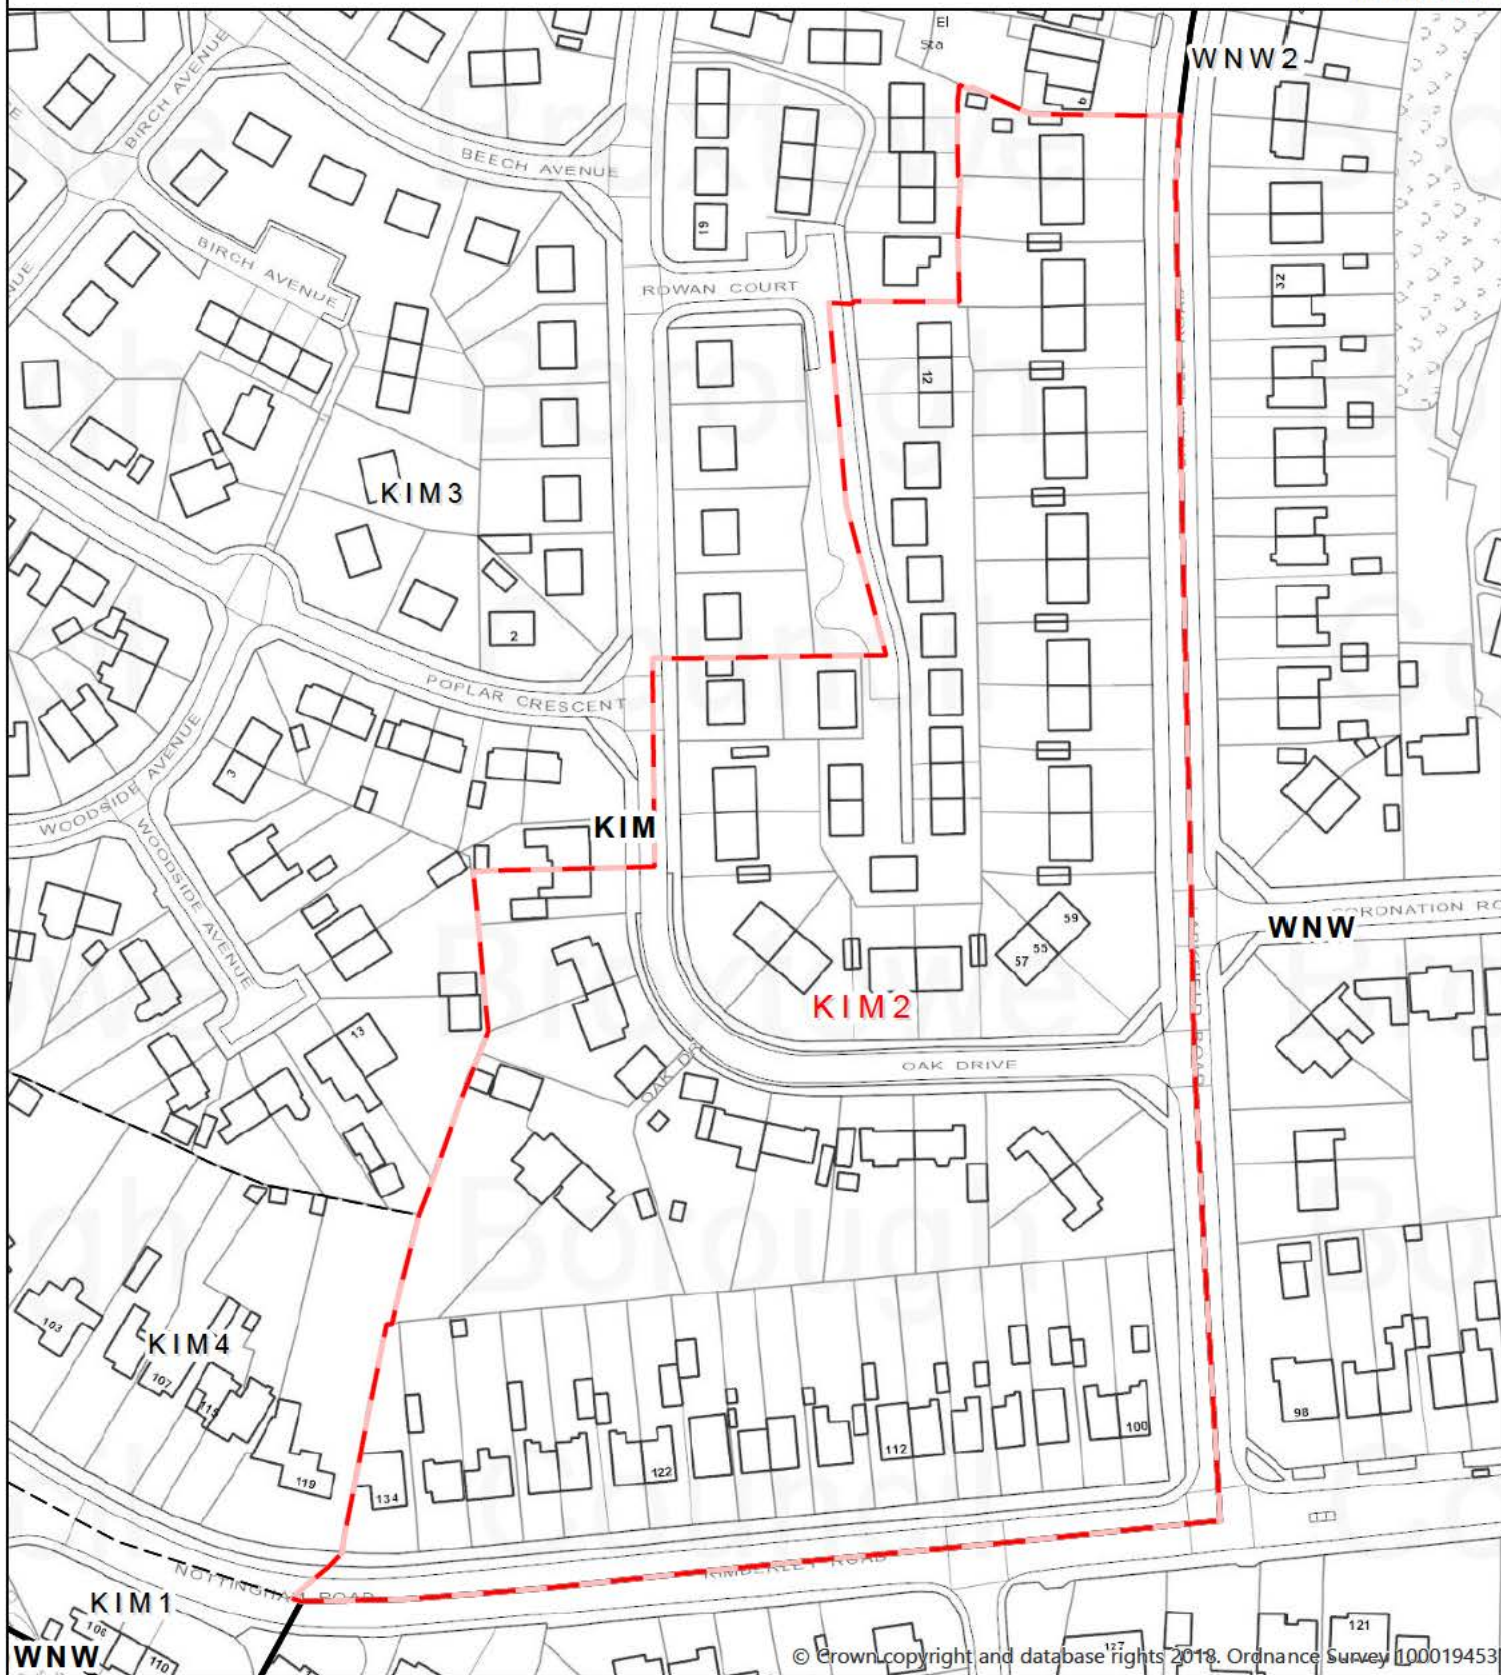

ROBISS LANE

SWINGATE

SWINGATE

SWINGATE

Windmill Farm

© Crown copyright and database rights 2018. Ordnance Survey 100019453

Not To Scale

You are not permitted to copy, sub-license, distribute or sell any of this data to third parties in any form.

KIM2

SCALE:1:1,509

You are not permitted to copy, sub-license, distribute or sell any of this data to third parties in any form.

 Boundaries - Polling Districts

 Polling Stations

 Boundaries - Borough Wards