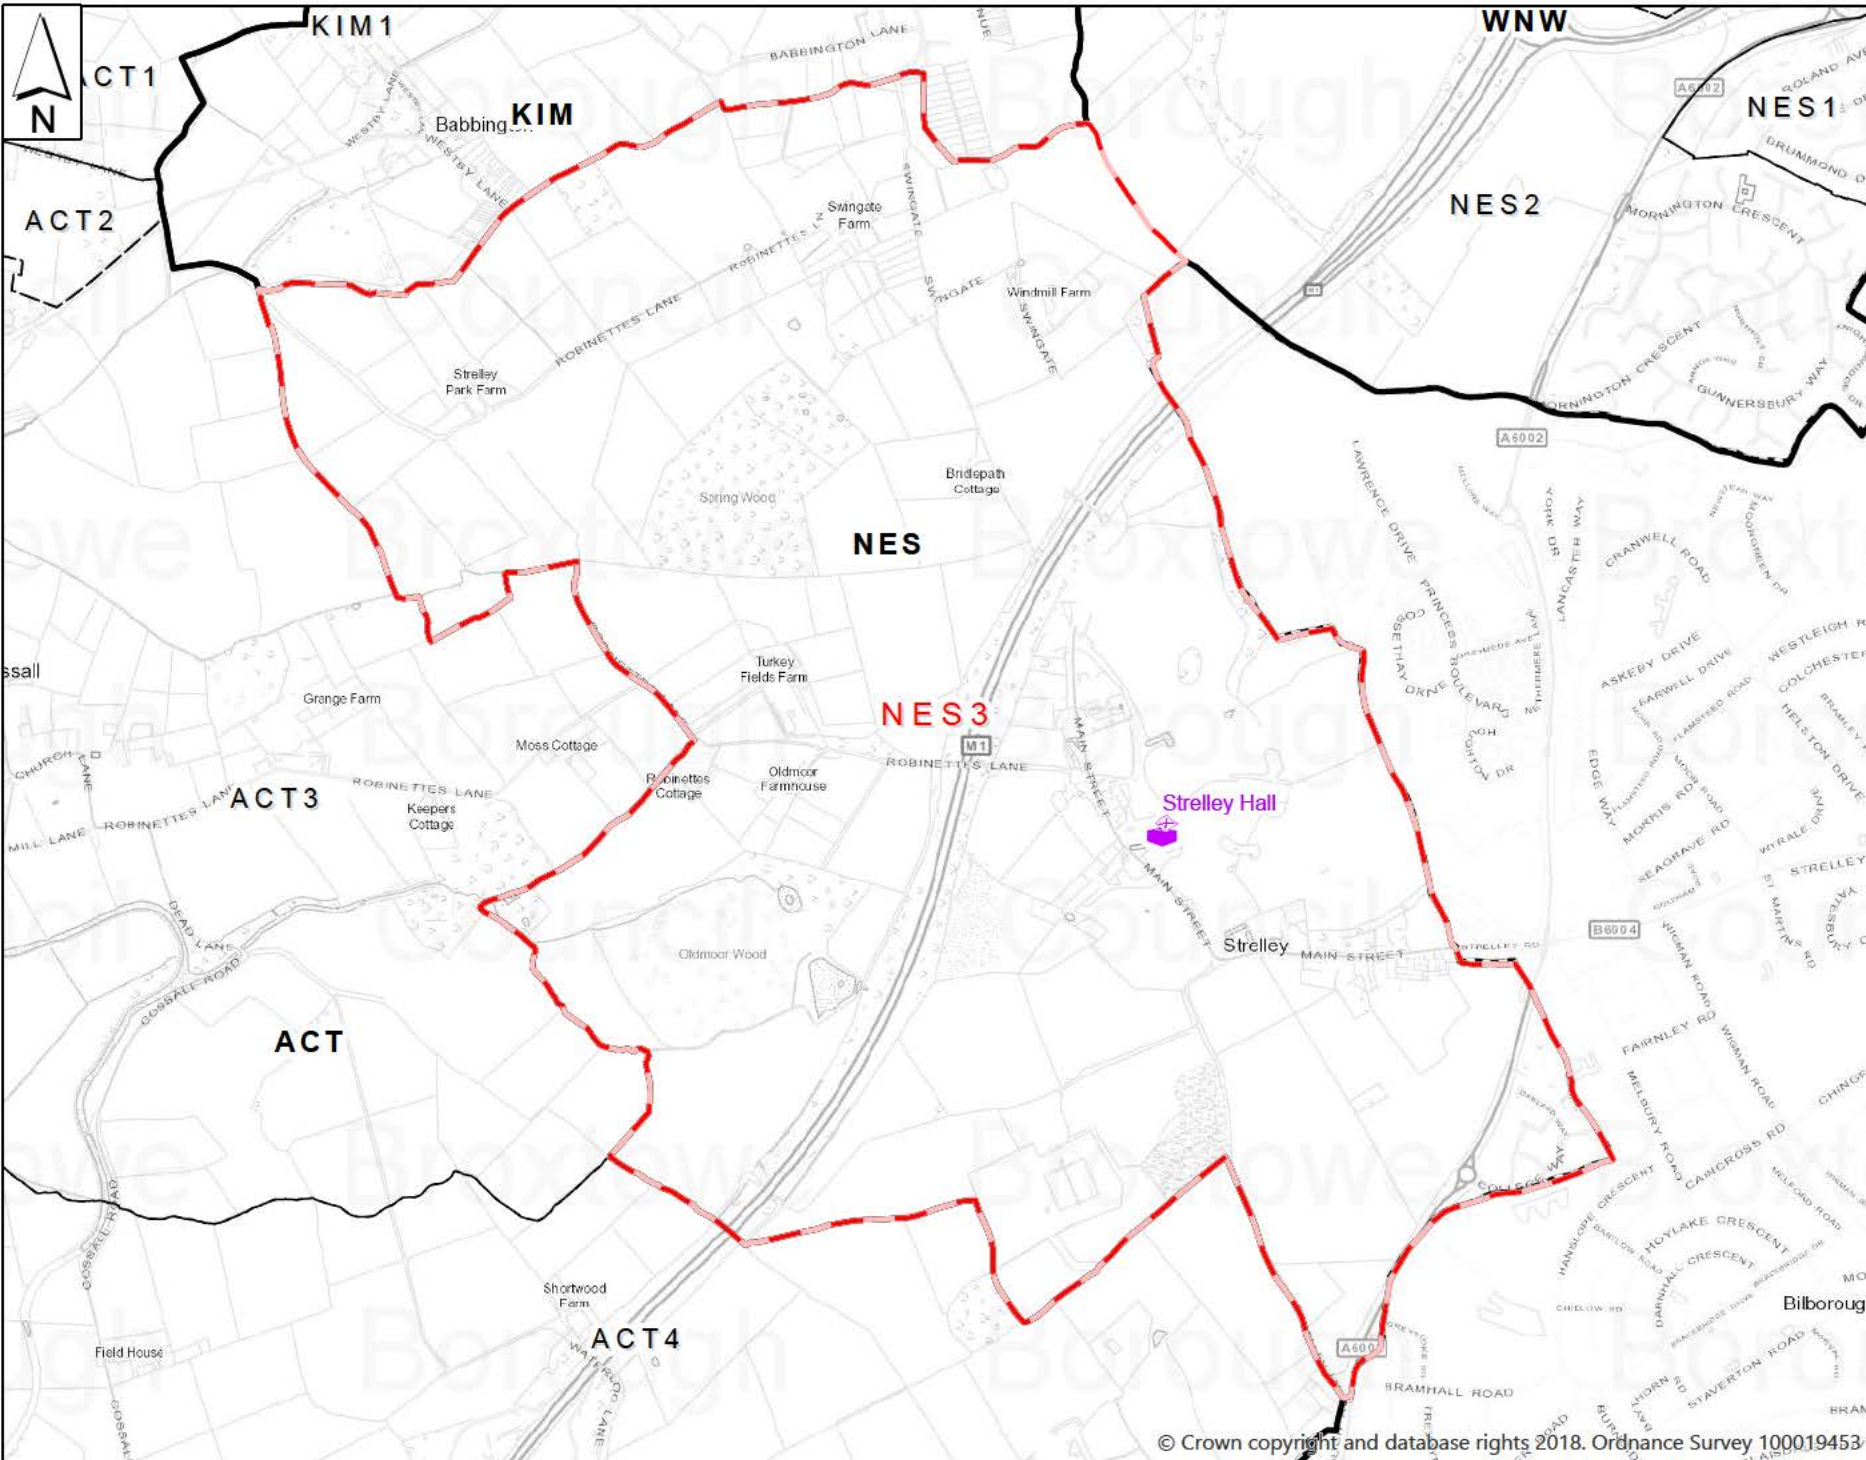

NES2

30 August 2018

-  Polling Stations
-  Boundaries - Polling Districts
-  Boundaries - Borough Wards

© Crown copyright and database rights 2018. Ordnance Survey 100019453

Not To Scale

You are not permitted to copy, sub-license, distribute or sell any of this data to third parties in any form.

NES3

30 August 2018

-  Polling Stations
-  Boundaries - Polling Districts
-  Boundaries - Borough Wards

© Crown copyright and database rights 2018. Ordnance Survey 100019453

Not To Scale

You are not permitted to copy, sub-license, distribute or sell any of this data to third parties in any form.

NES4

© Crown copyright and database rights 2018. Ordnance Survey 100019453

SCALE:1:13,404

You are not permitted to copy, sub-license, distribute or sell any of this data to third parties in any form.

 Boundaries - Polling Districts

 Polling Stations

 Boundaries - Borough Wards