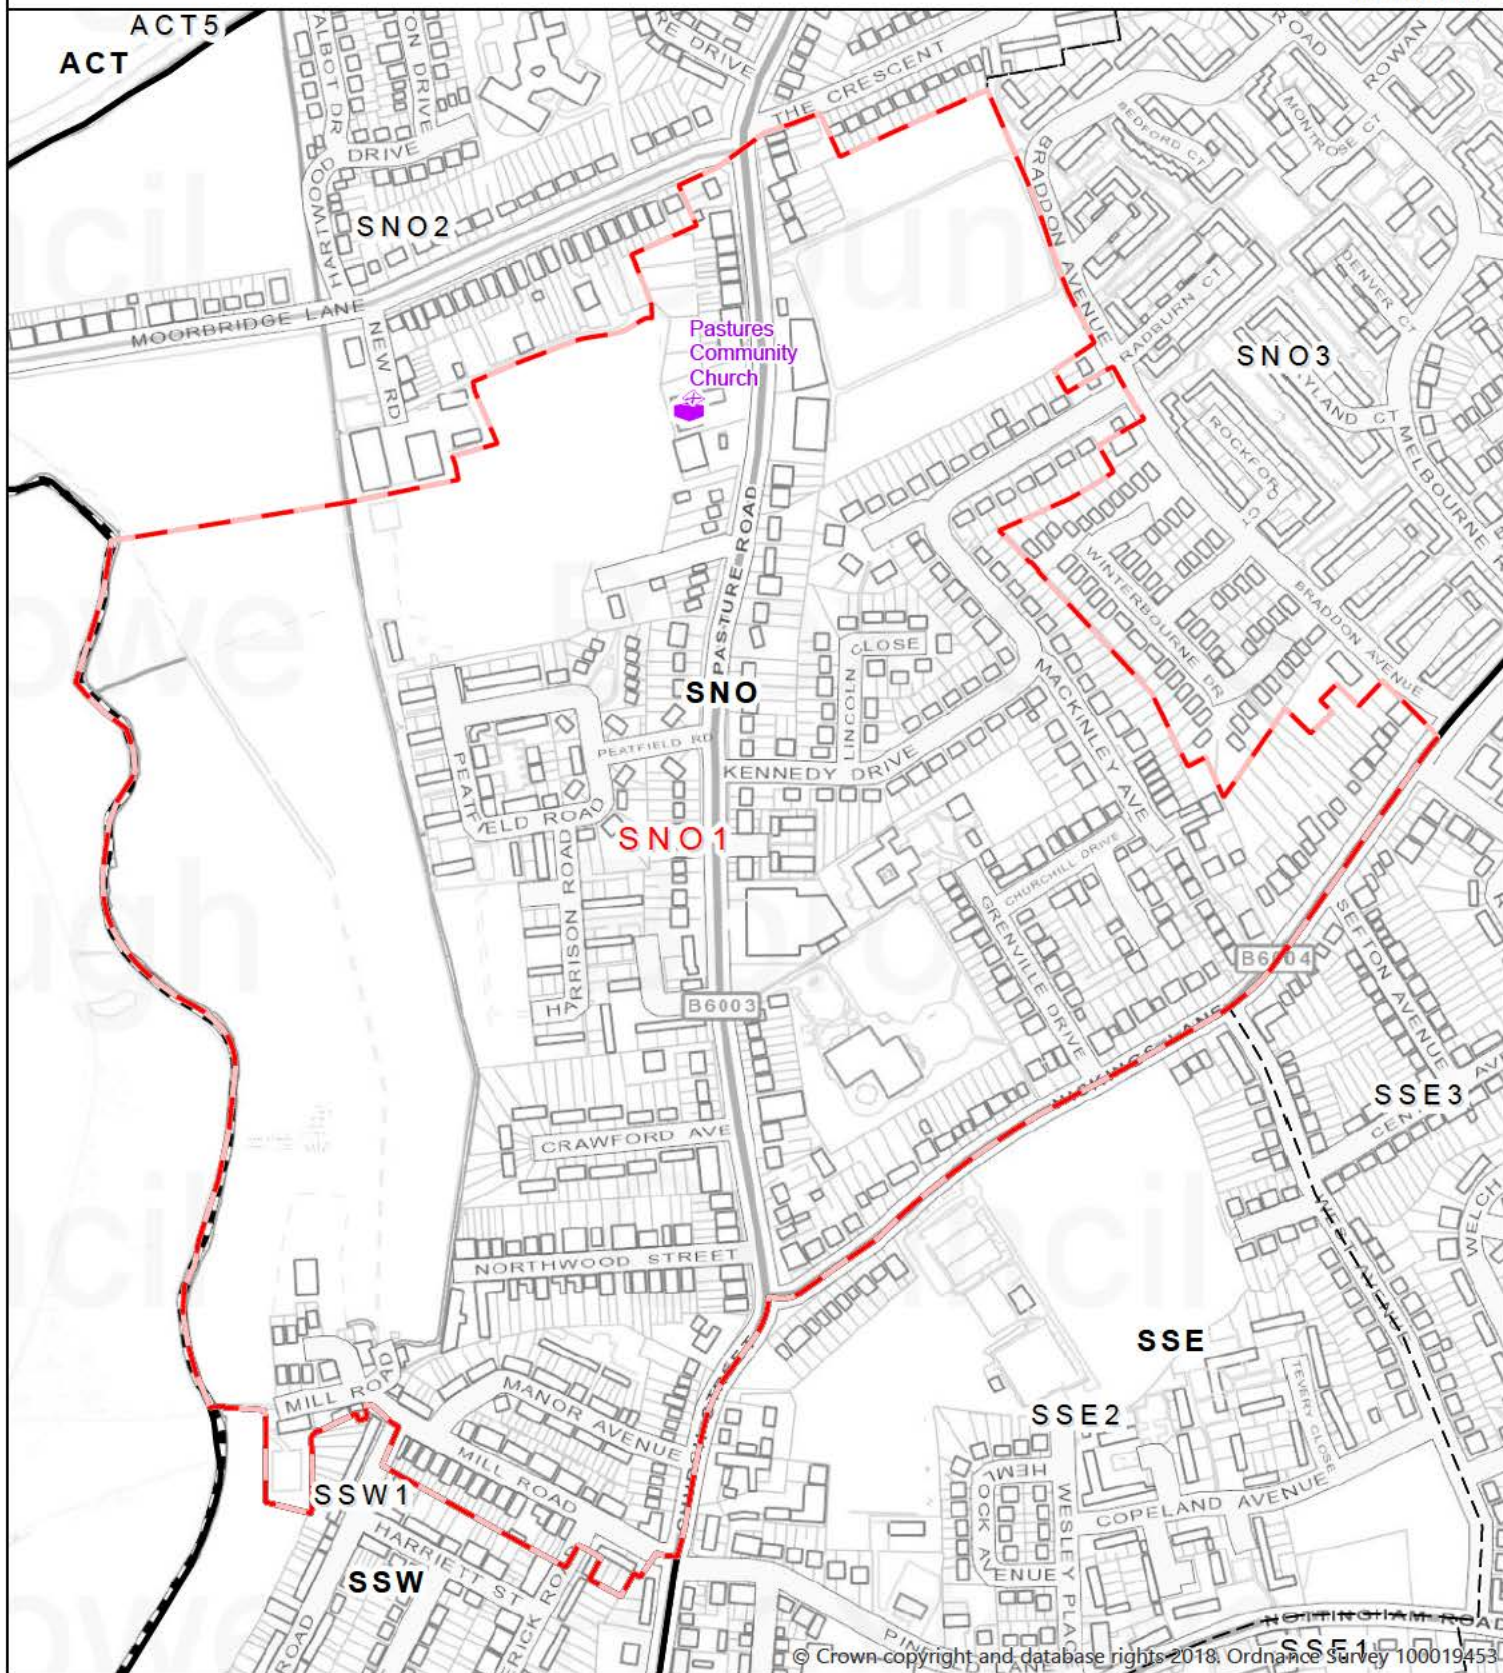

SNO1

SCALE:1:5,131

You are not permitted to copy, sub-license, distribute or sell any of this data to third parties in any form.

 Boundaries - Polling Districts

 Polling Stations

 Boundaries - Borough Wards

5

SNO2

30 August 2018

-  Polling Stations
-  Boundaries - Polling Districts
-  Boundaries - Borough Wards

© Crown copyright and database rights 2018, Ordnance Survey 100019453

Not To Scale

You are not permitted to copy, sub-license, distribute or sell any of this data to third parties in any form.

SNO3

© Crown copyright and database rights 2018. Ordnance Survey 100019453

SCALE:1:7,987

You are not permitted to copy, sub-license, distribute or sell any of this data to third parties in any form.

 Boundaries - Polling Districts

 Polling Stations

 Boundaries - Borough Wards