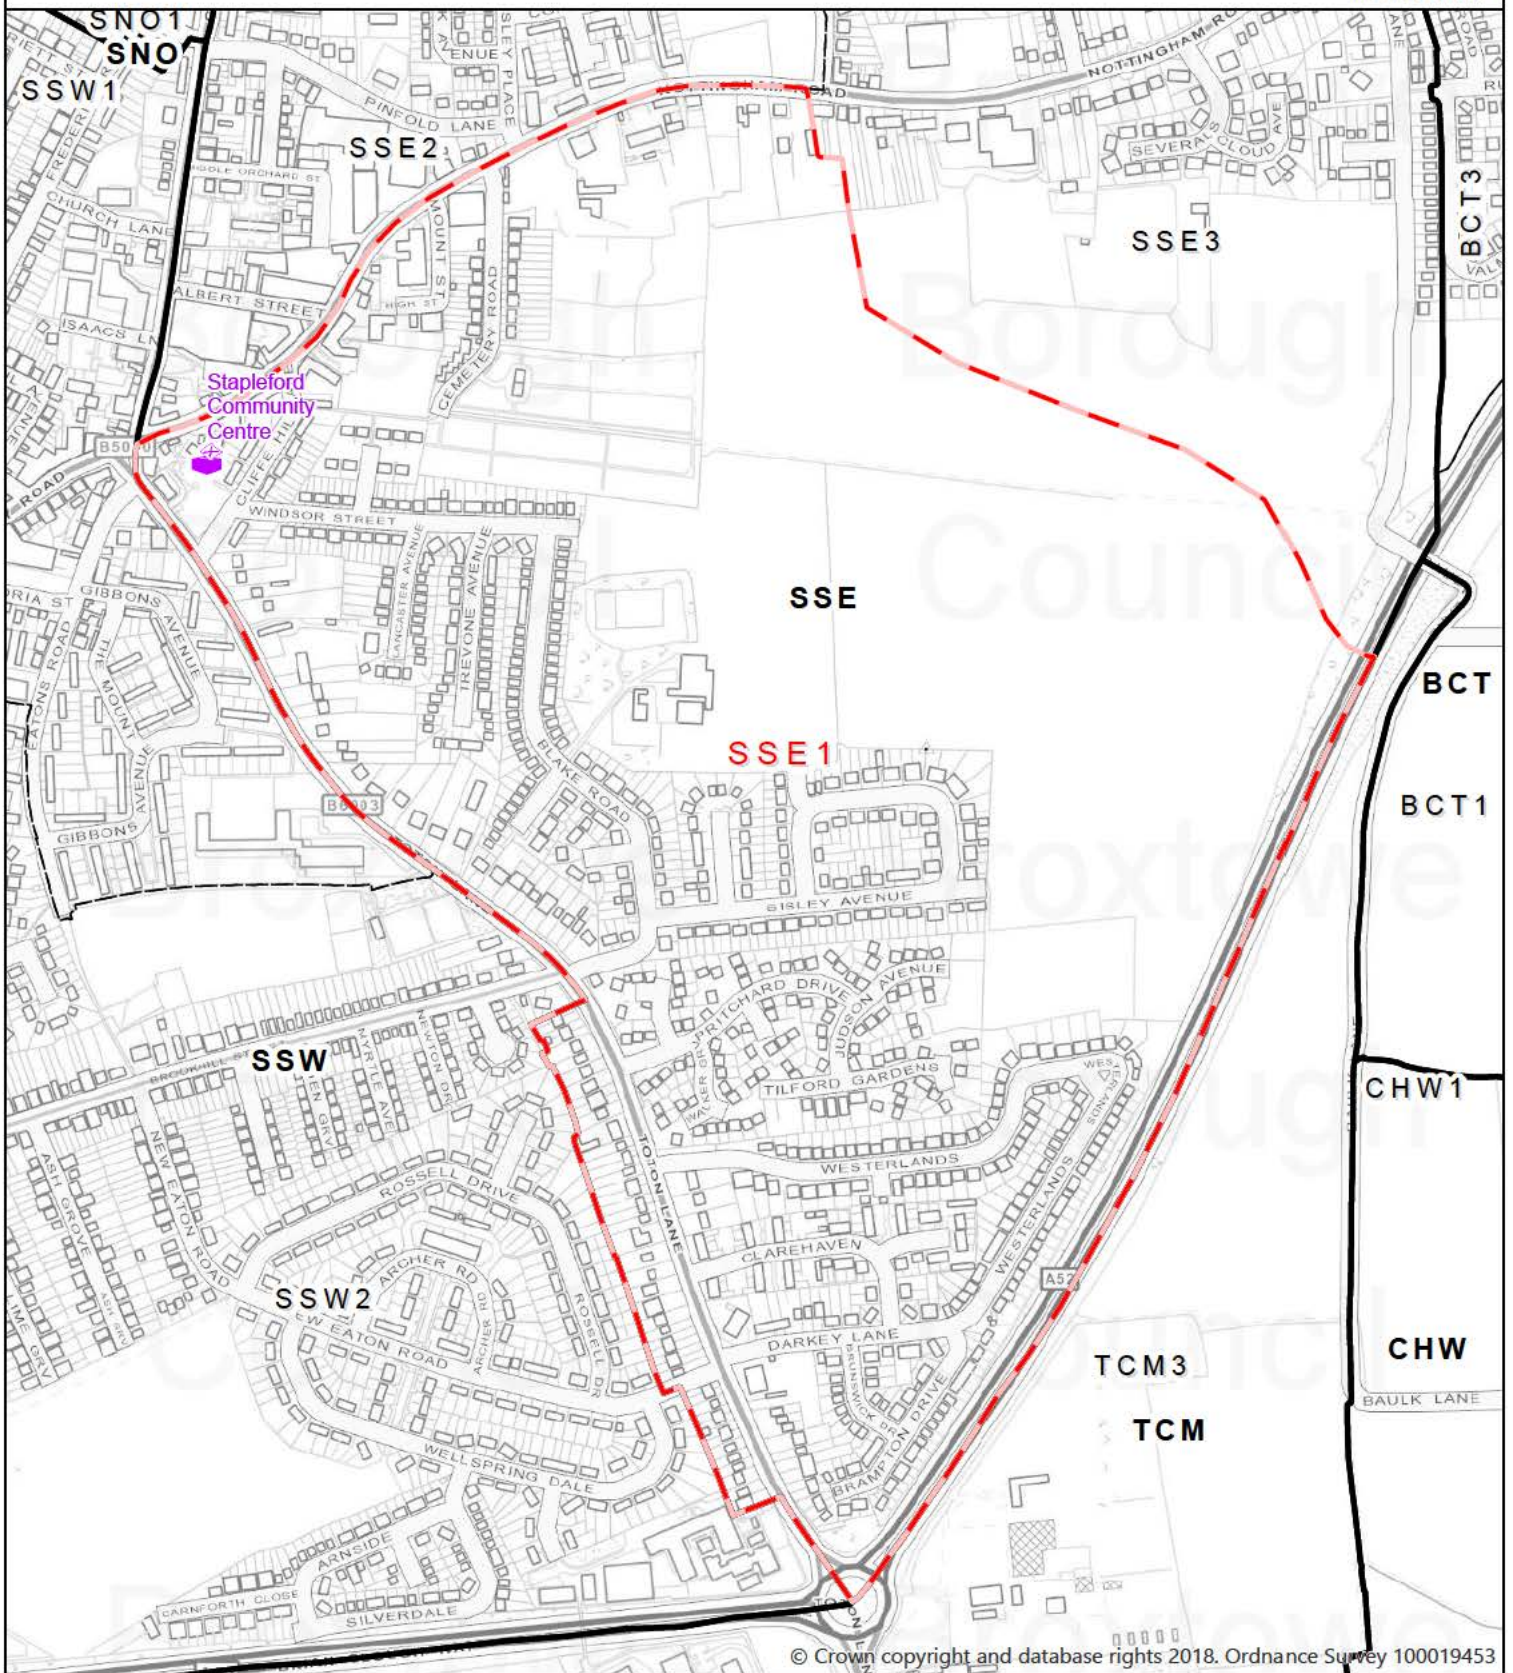

SSE1

© Crown copyright and database rights 2018. Ordnance Survey 100019453

SCALE:1:6,649

You are not permitted to copy, sub-license, distribute or sell any of this data to third parties in any form.

 Boundaries - Polling Districts

 Polling Stations

 Boundaries - Borough Wards

SSE2

© Crown copyright and database-rights 2018. Ordnance Survey 100019453

SCALE:1:3,624

You are not permitted to copy, sub-license, distribute or sell any of this data to third parties in any form.

 Boundaries - Polling Districts

 Polling Stations

 Boundaries - Borough Wards

SSE3

© Crown copyright and database rights 2018. Ordnance Survey 100019453

SCALE:1:6,690

You are not permitted to copy, sub-license, distribute or sell any of this data to third parties in any form.

 Boundaries - Polling Districts

 Polling Stations

 Boundaries - Borough Wards