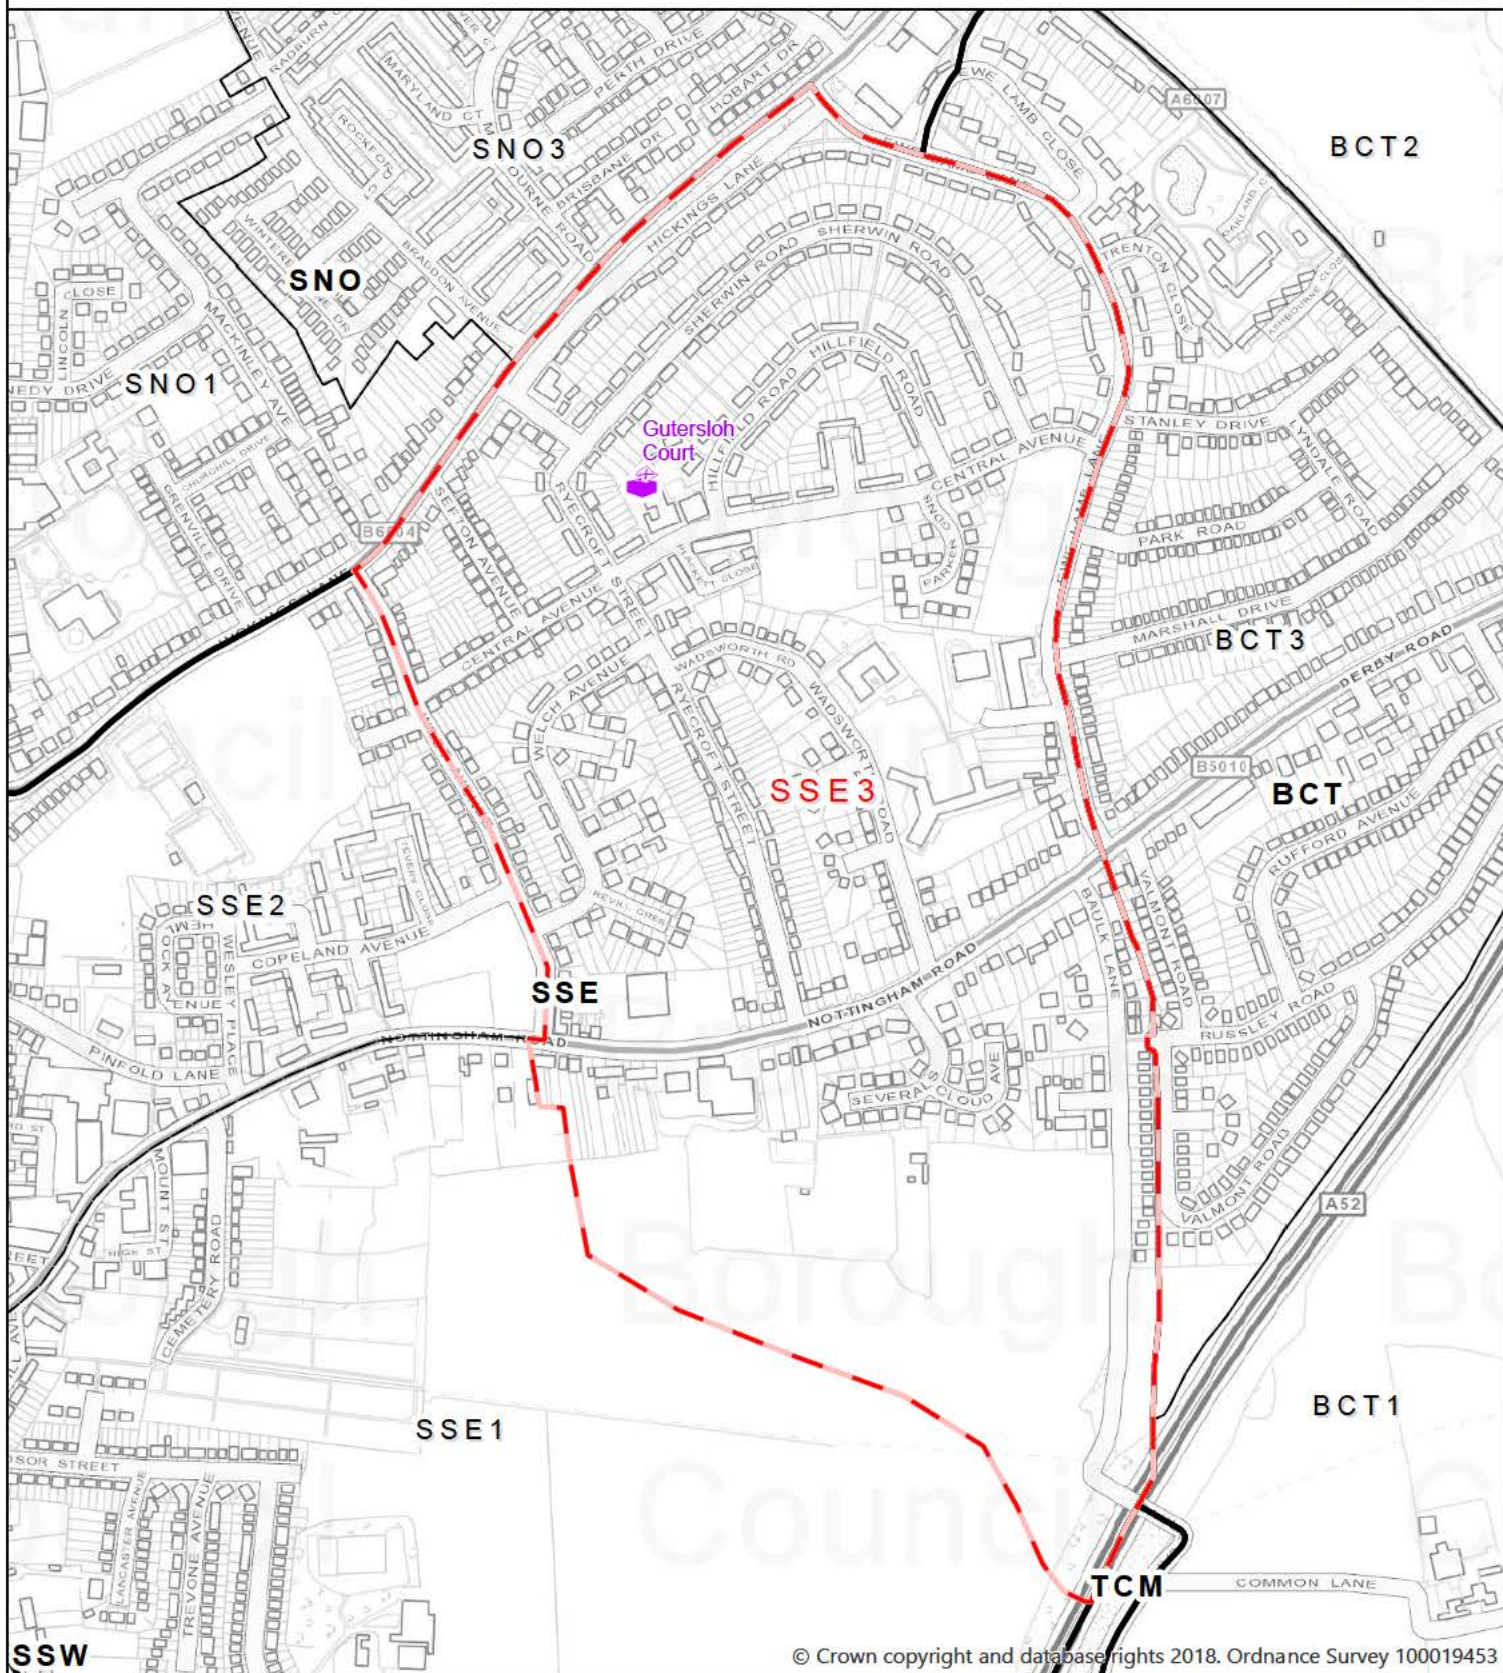

SSE1

© Crown copyright and database rights 2018. Ordnance Survey 100019453

SCALE:1:6,649

You are not permitted to copy, sub-license, distribute or sell any of this data to third parties in any form.

 Boundaries - Polling Districts

 Polling Stations

 Boundaries - Borough Wards

SSE2

© Crown copyright and database-rights 2018. Ordnance Survey 100019453

SCALE:1:3,624

You are not permitted to copy, sub-license, distribute or sell any of this data to third parties in any form.

 Boundaries - Polling Districts

 Polling Stations

 Boundaries - Borough Wards

SSE3

© Crown copyright and database rights 2018. Ordnance Survey 100019453

SCALE:1:6,690

You are not permitted to copy, sub-license, distribute or sell any of this data to third parties in any form.

 Boundaries - Polling Districts

 Polling Stations

 Boundaries - Borough Wards