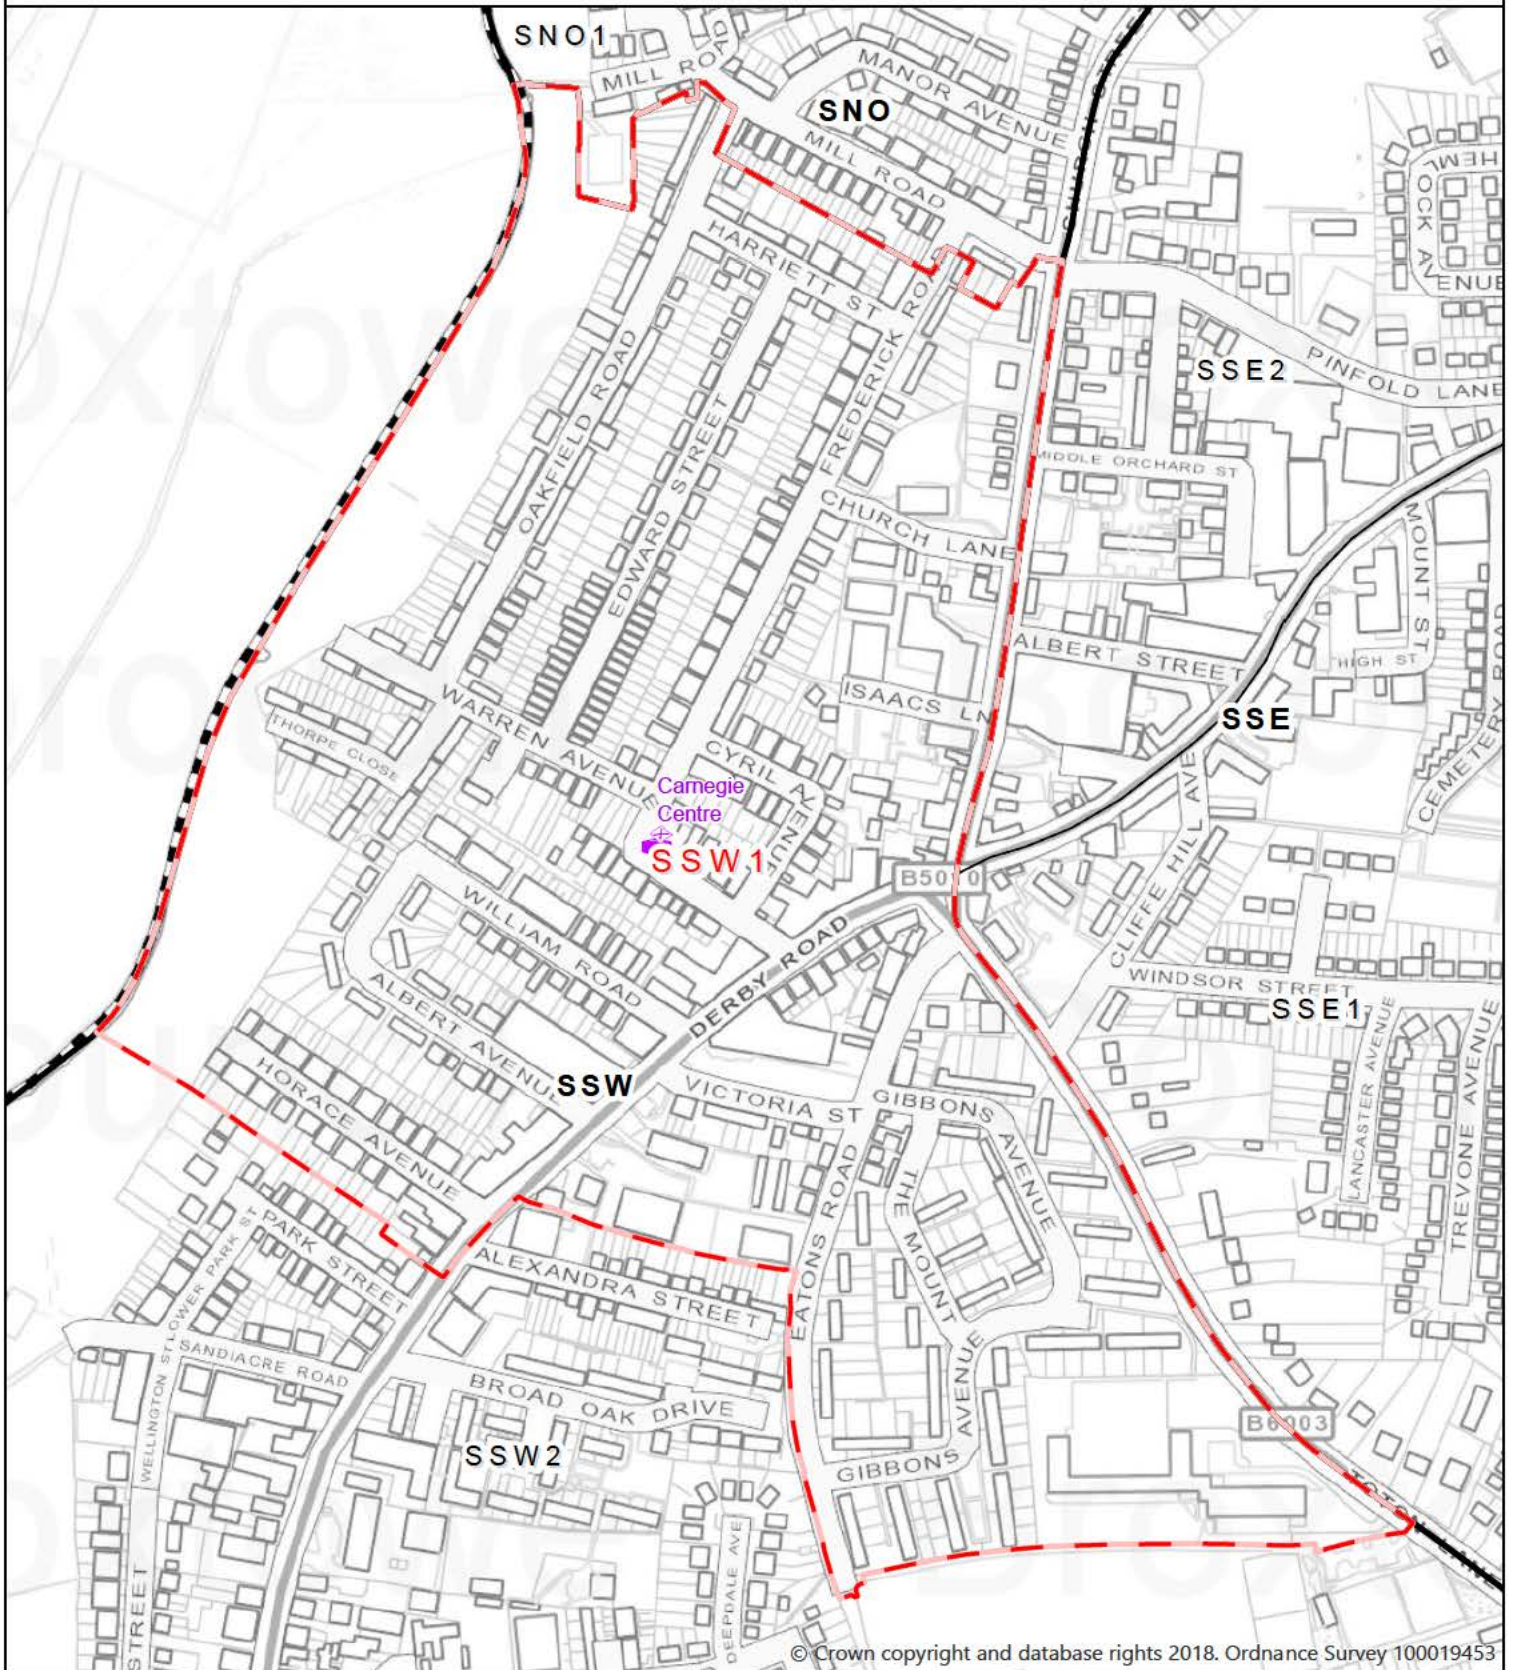

SSW1

© Crown copyright and database rights 2018. Ordnance Survey 100019453

SCALE:1:4,368

You are not permitted to copy, sub-license, distribute or sell any of this data to third parties in any form.

 Boundaries - Polling Districts

 Polling Stations

 Boundaries - Borough Wards

SSW2

30 August 2018

-  Polling Stations
-  Boundaries - Polling Districts
-  Boundaries - Borough Wards

© Crown copyright and database rights 2018. Ordnance Survey 100019453