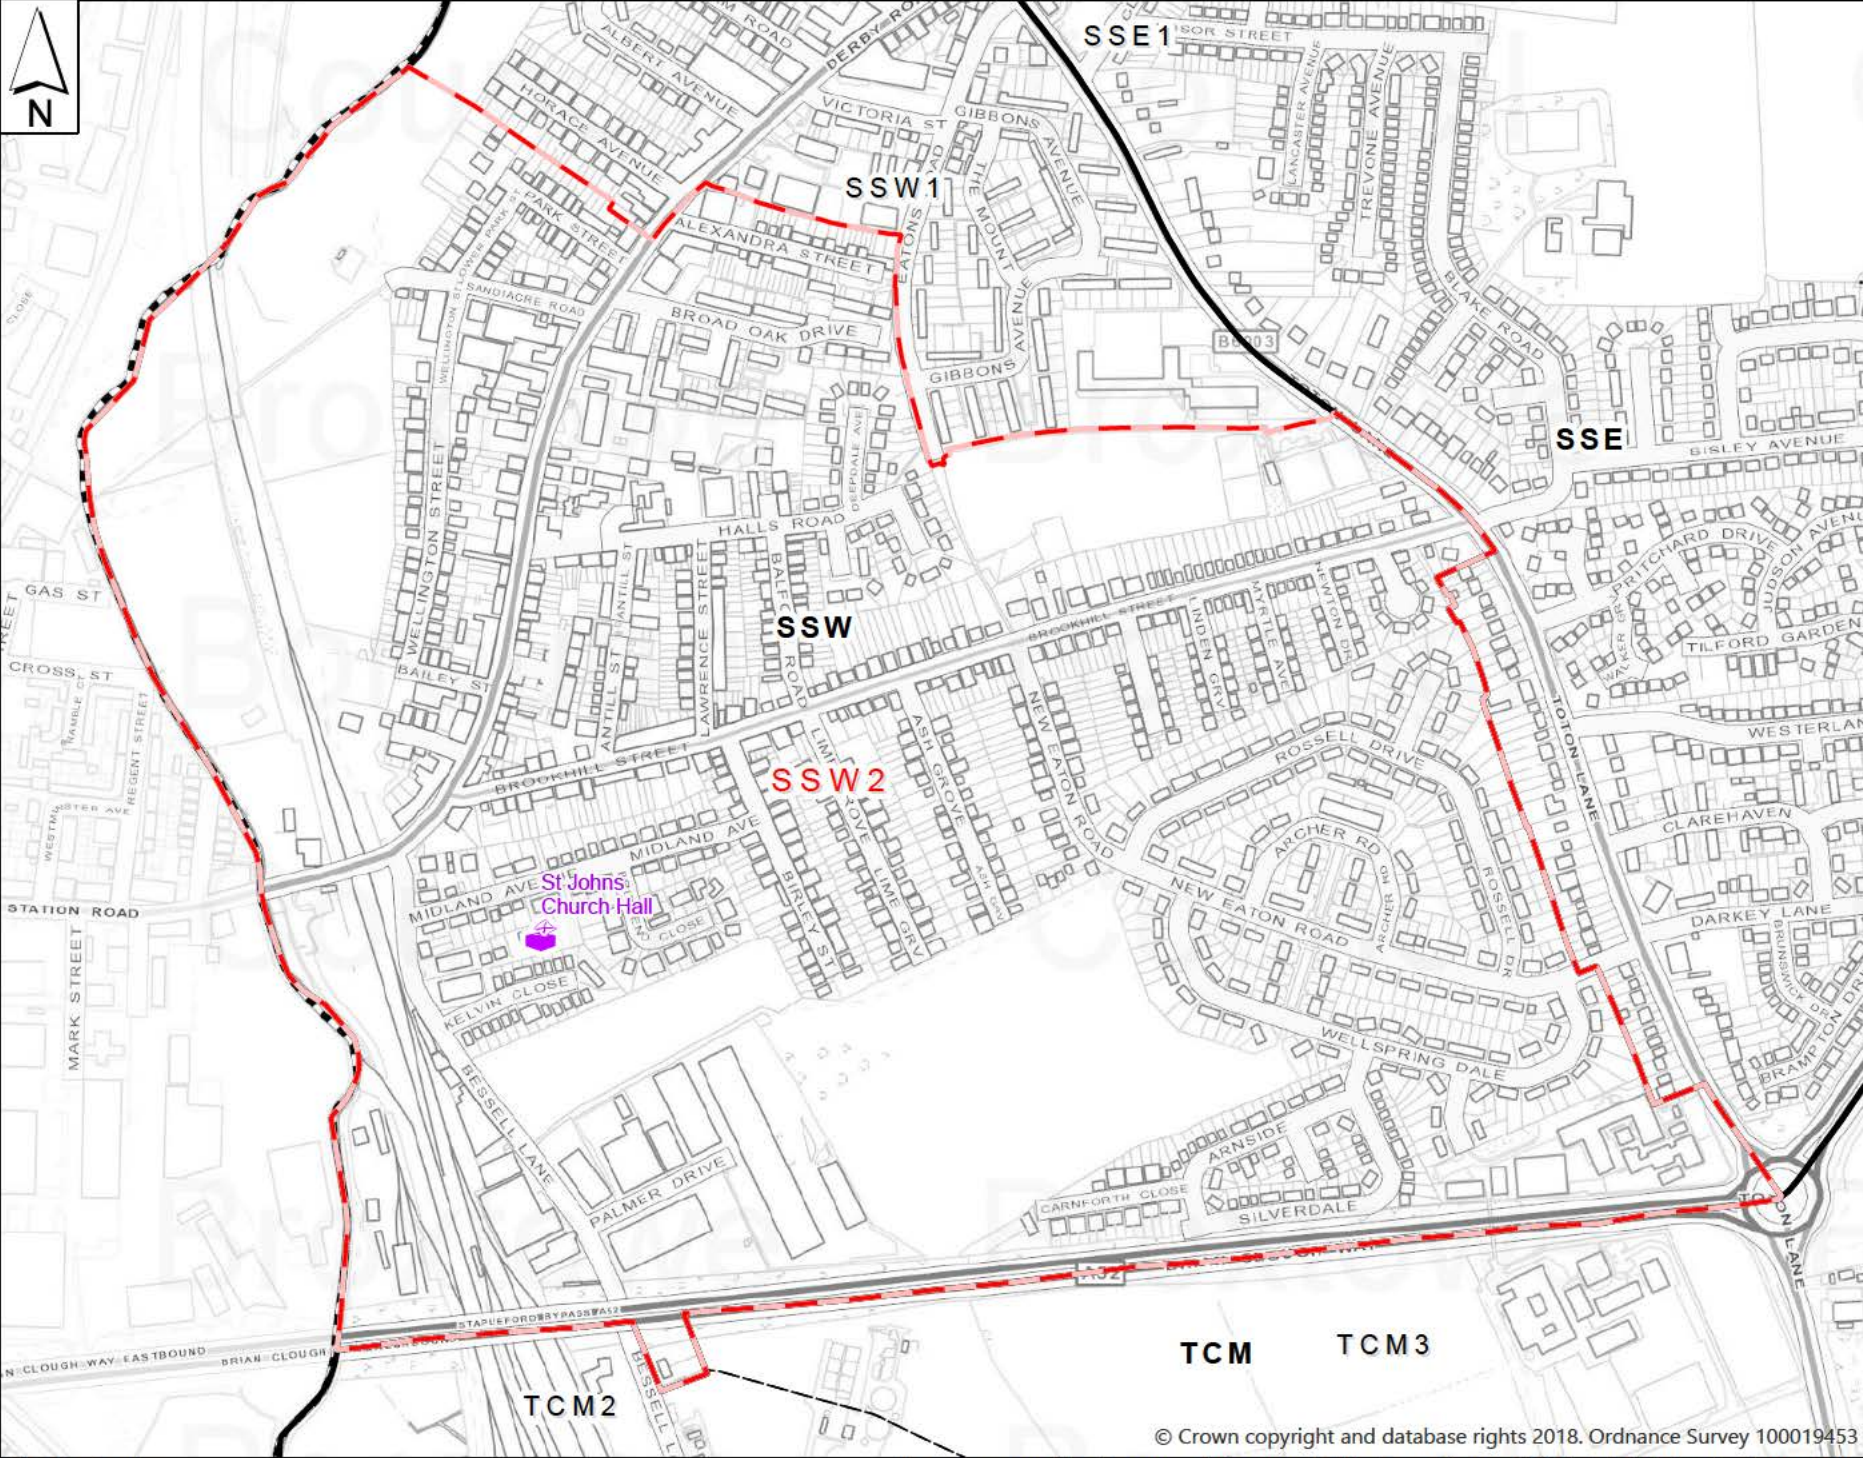

SSW1

© Crown copyright and database rights 2018. Ordnance Survey 100019453

SCALE:1:4,368

You are not permitted to copy, sub-license, distribute or sell any of this data to third parties in any form.

 Boundaries - Polling Districts

 Polling Stations

 Boundaries - Borough Wards

SSW2

30 August 2018

-  Polling Stations
-  Boundaries - Polling Districts
-  Boundaries - Borough Wards

© Crown copyright and database rights 2018. Ordnance Survey 100019453