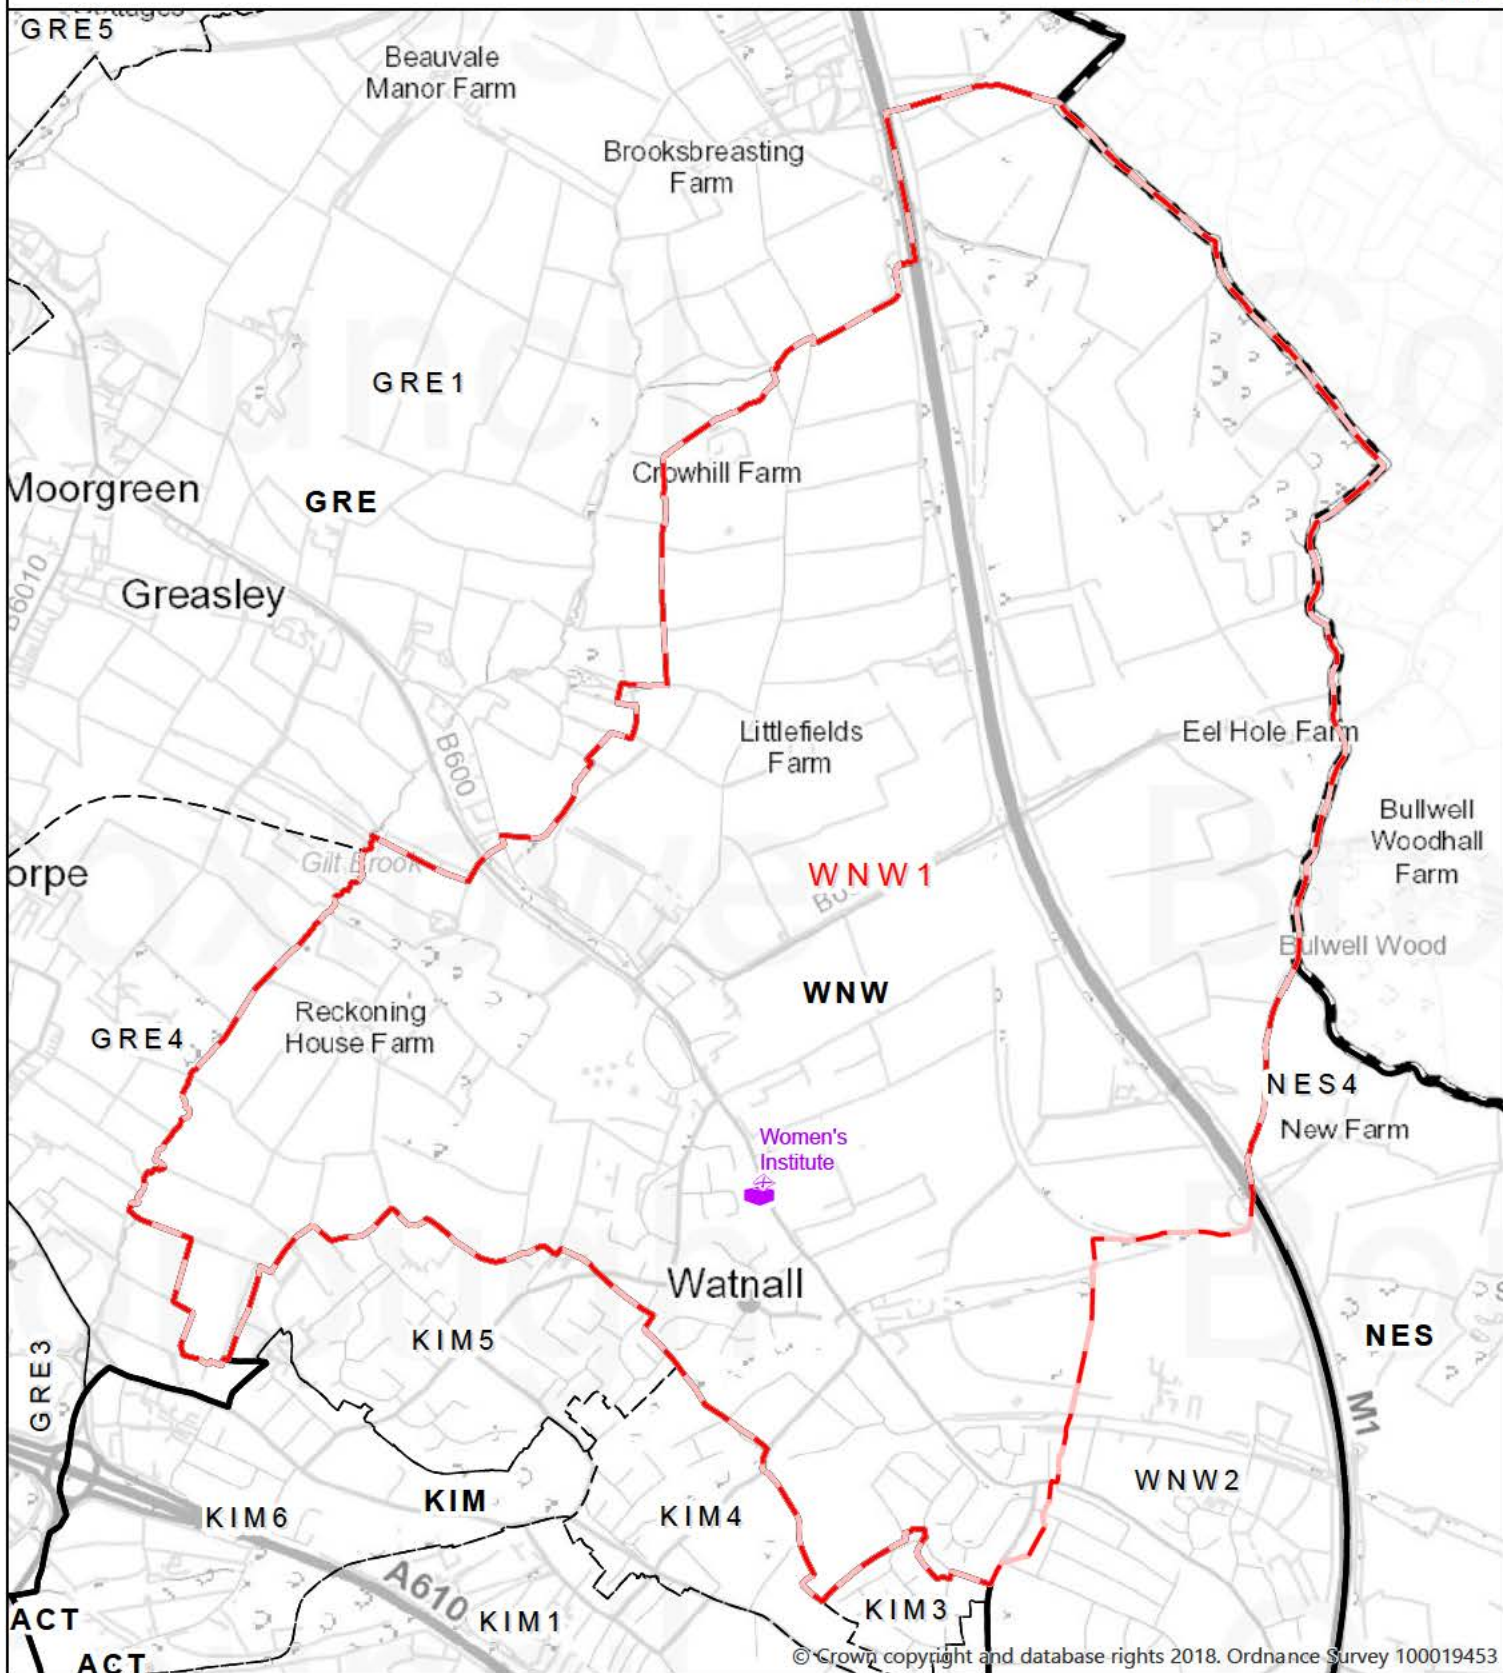

# WNW1

© Crown copyright and database rights 2018. Ordnance Survey 100019453

SCALE:1:19,304

You are not permitted to copy, sub-license, distribute or sell any of this data to third parties in any form.

 Boundaries - Polling Districts

 Polling Stations

 Boundaries - Borough Wards

# WNW2

© Crown copyright and database rights 2018. Ordnance Survey 100019453

SCALE:1:8,972

You are not permitted to copy, sub-license, distribute or sell any of this data to third parties in any form.

 Boundaries - Polling Districts