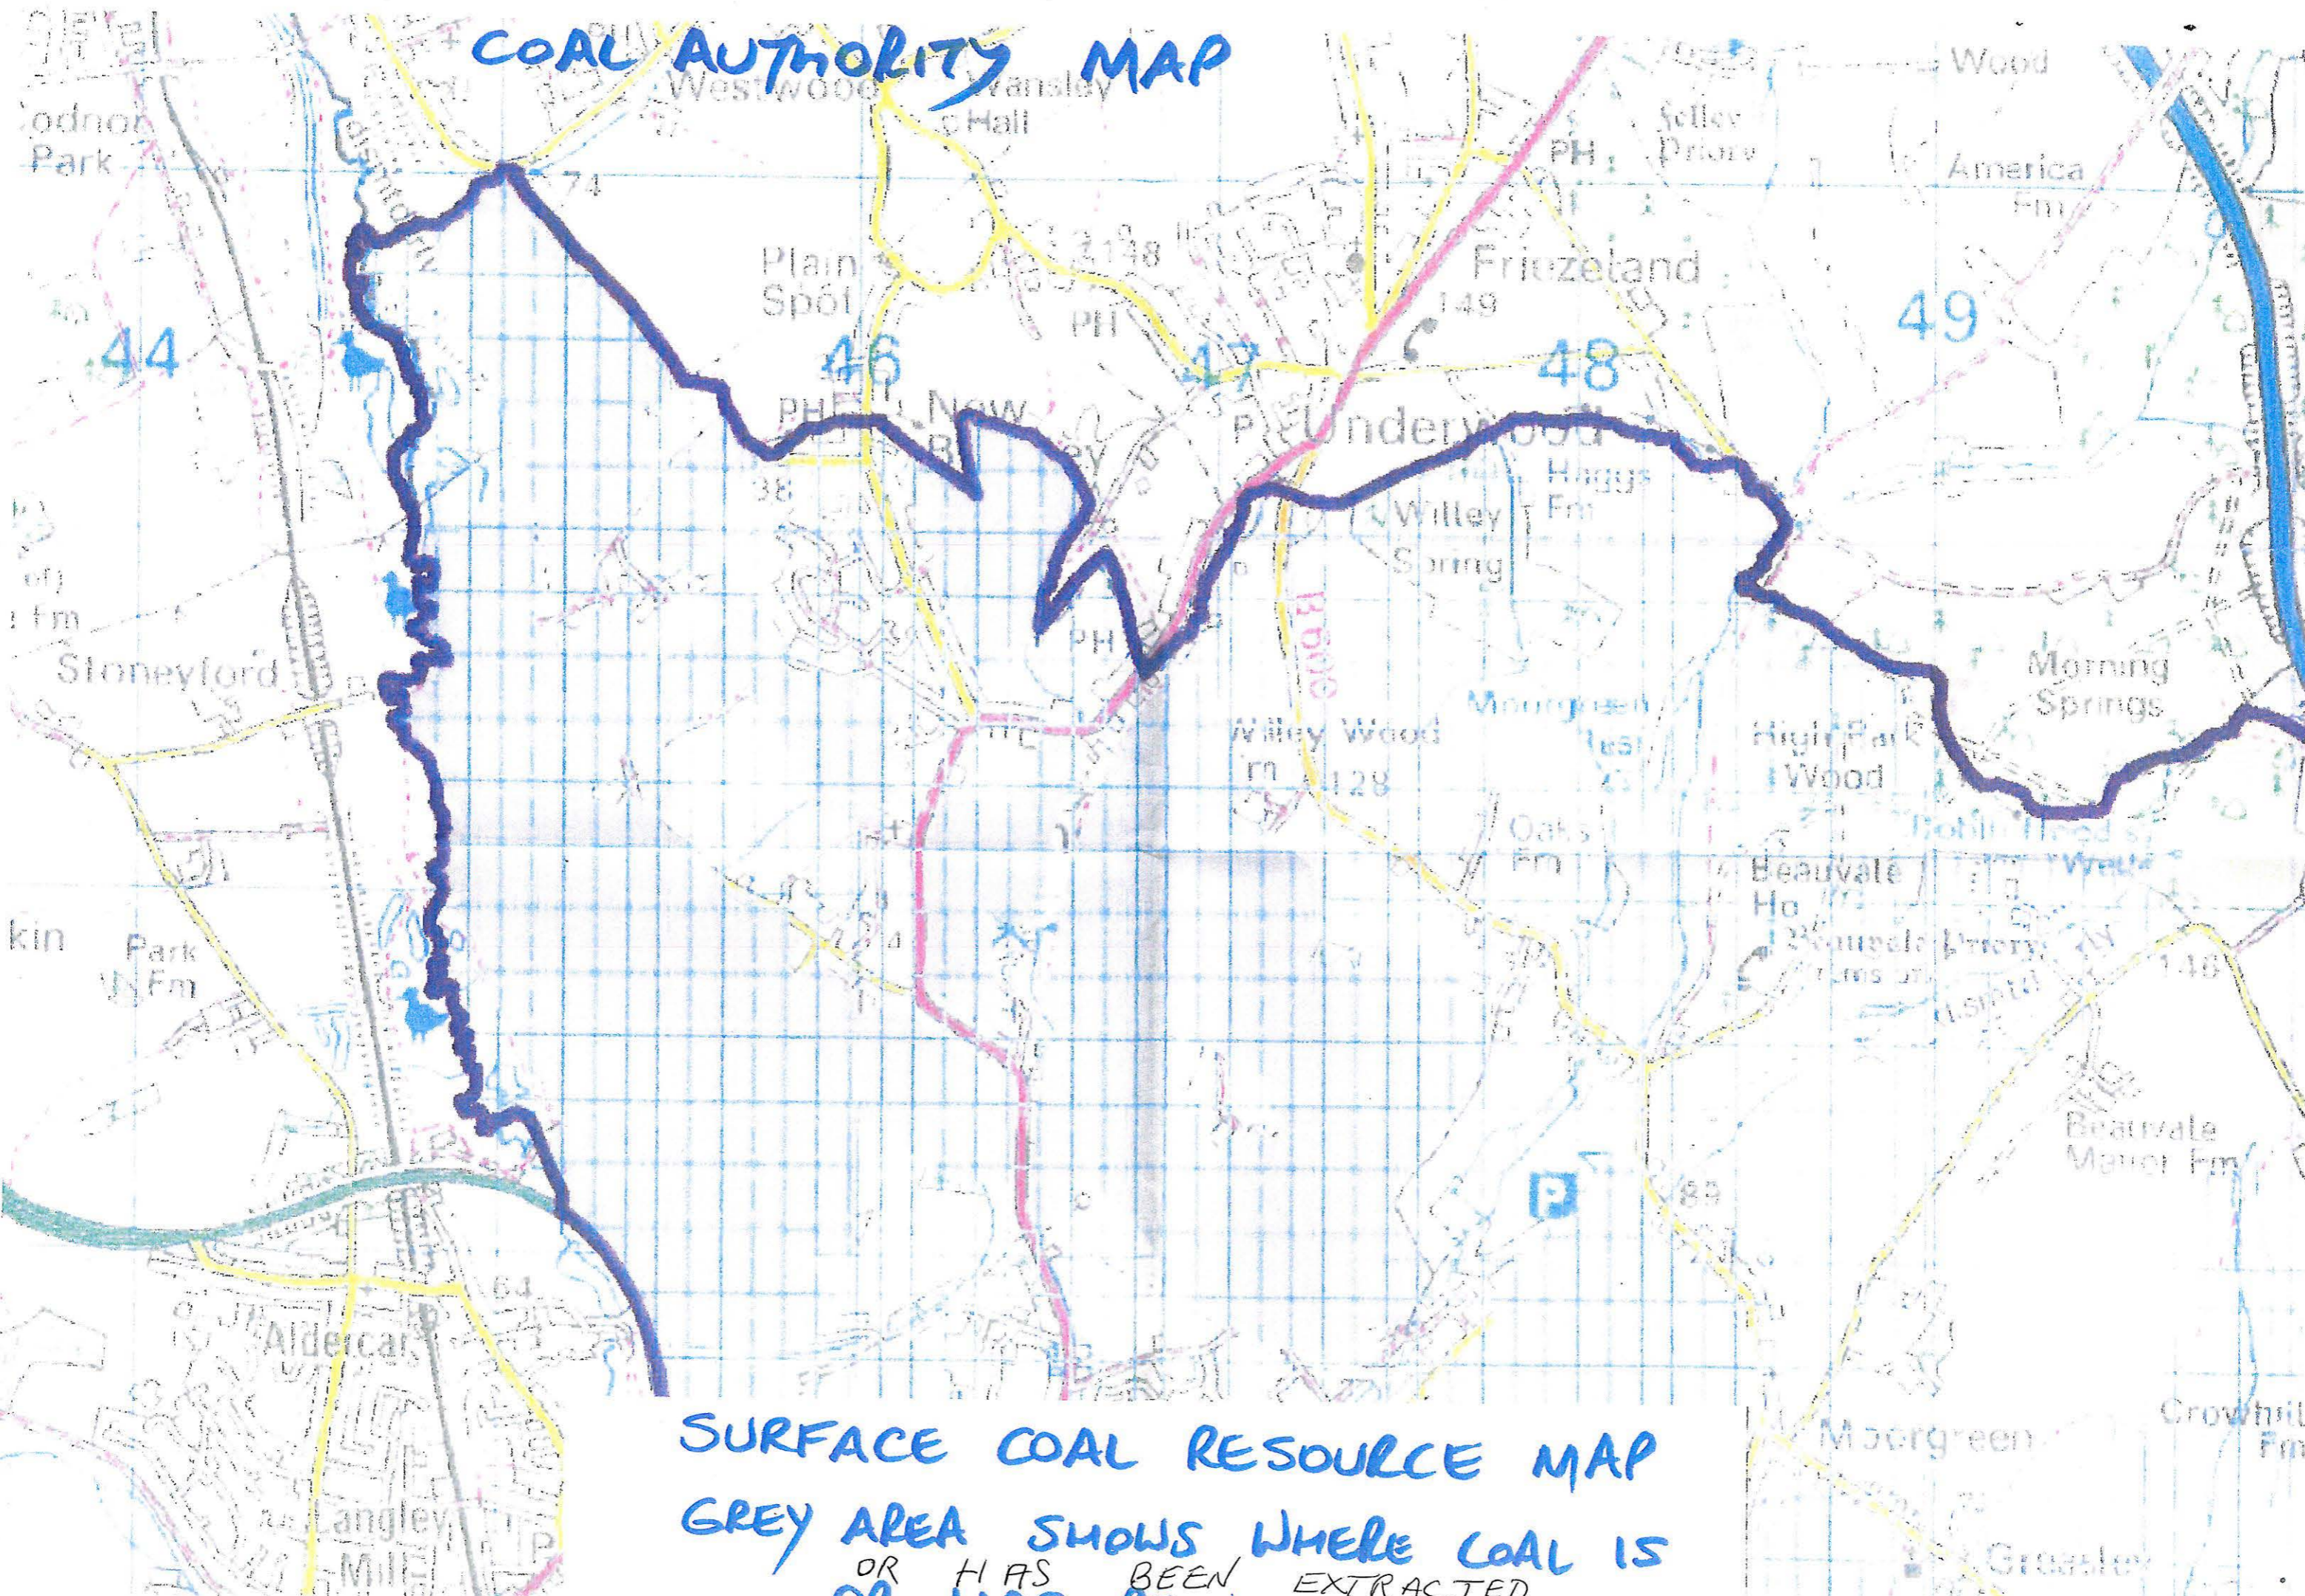

# COAL AUTHORITY MAP

SURFACE COAL RESOURCE MAP  
GREY AREA SHOWS WHERE COAL IS  
OR HAS BEEN EXTRACTED

T H E E S T A T E O F

BRINSLEY  
ENGINES

COPOL LAKE

ROAD LAKE

PAVING  
PIT

WATER

# COAL AUTHORITY MAP BROXTONE DISTRICT (B) DEVELOPMENT RISK