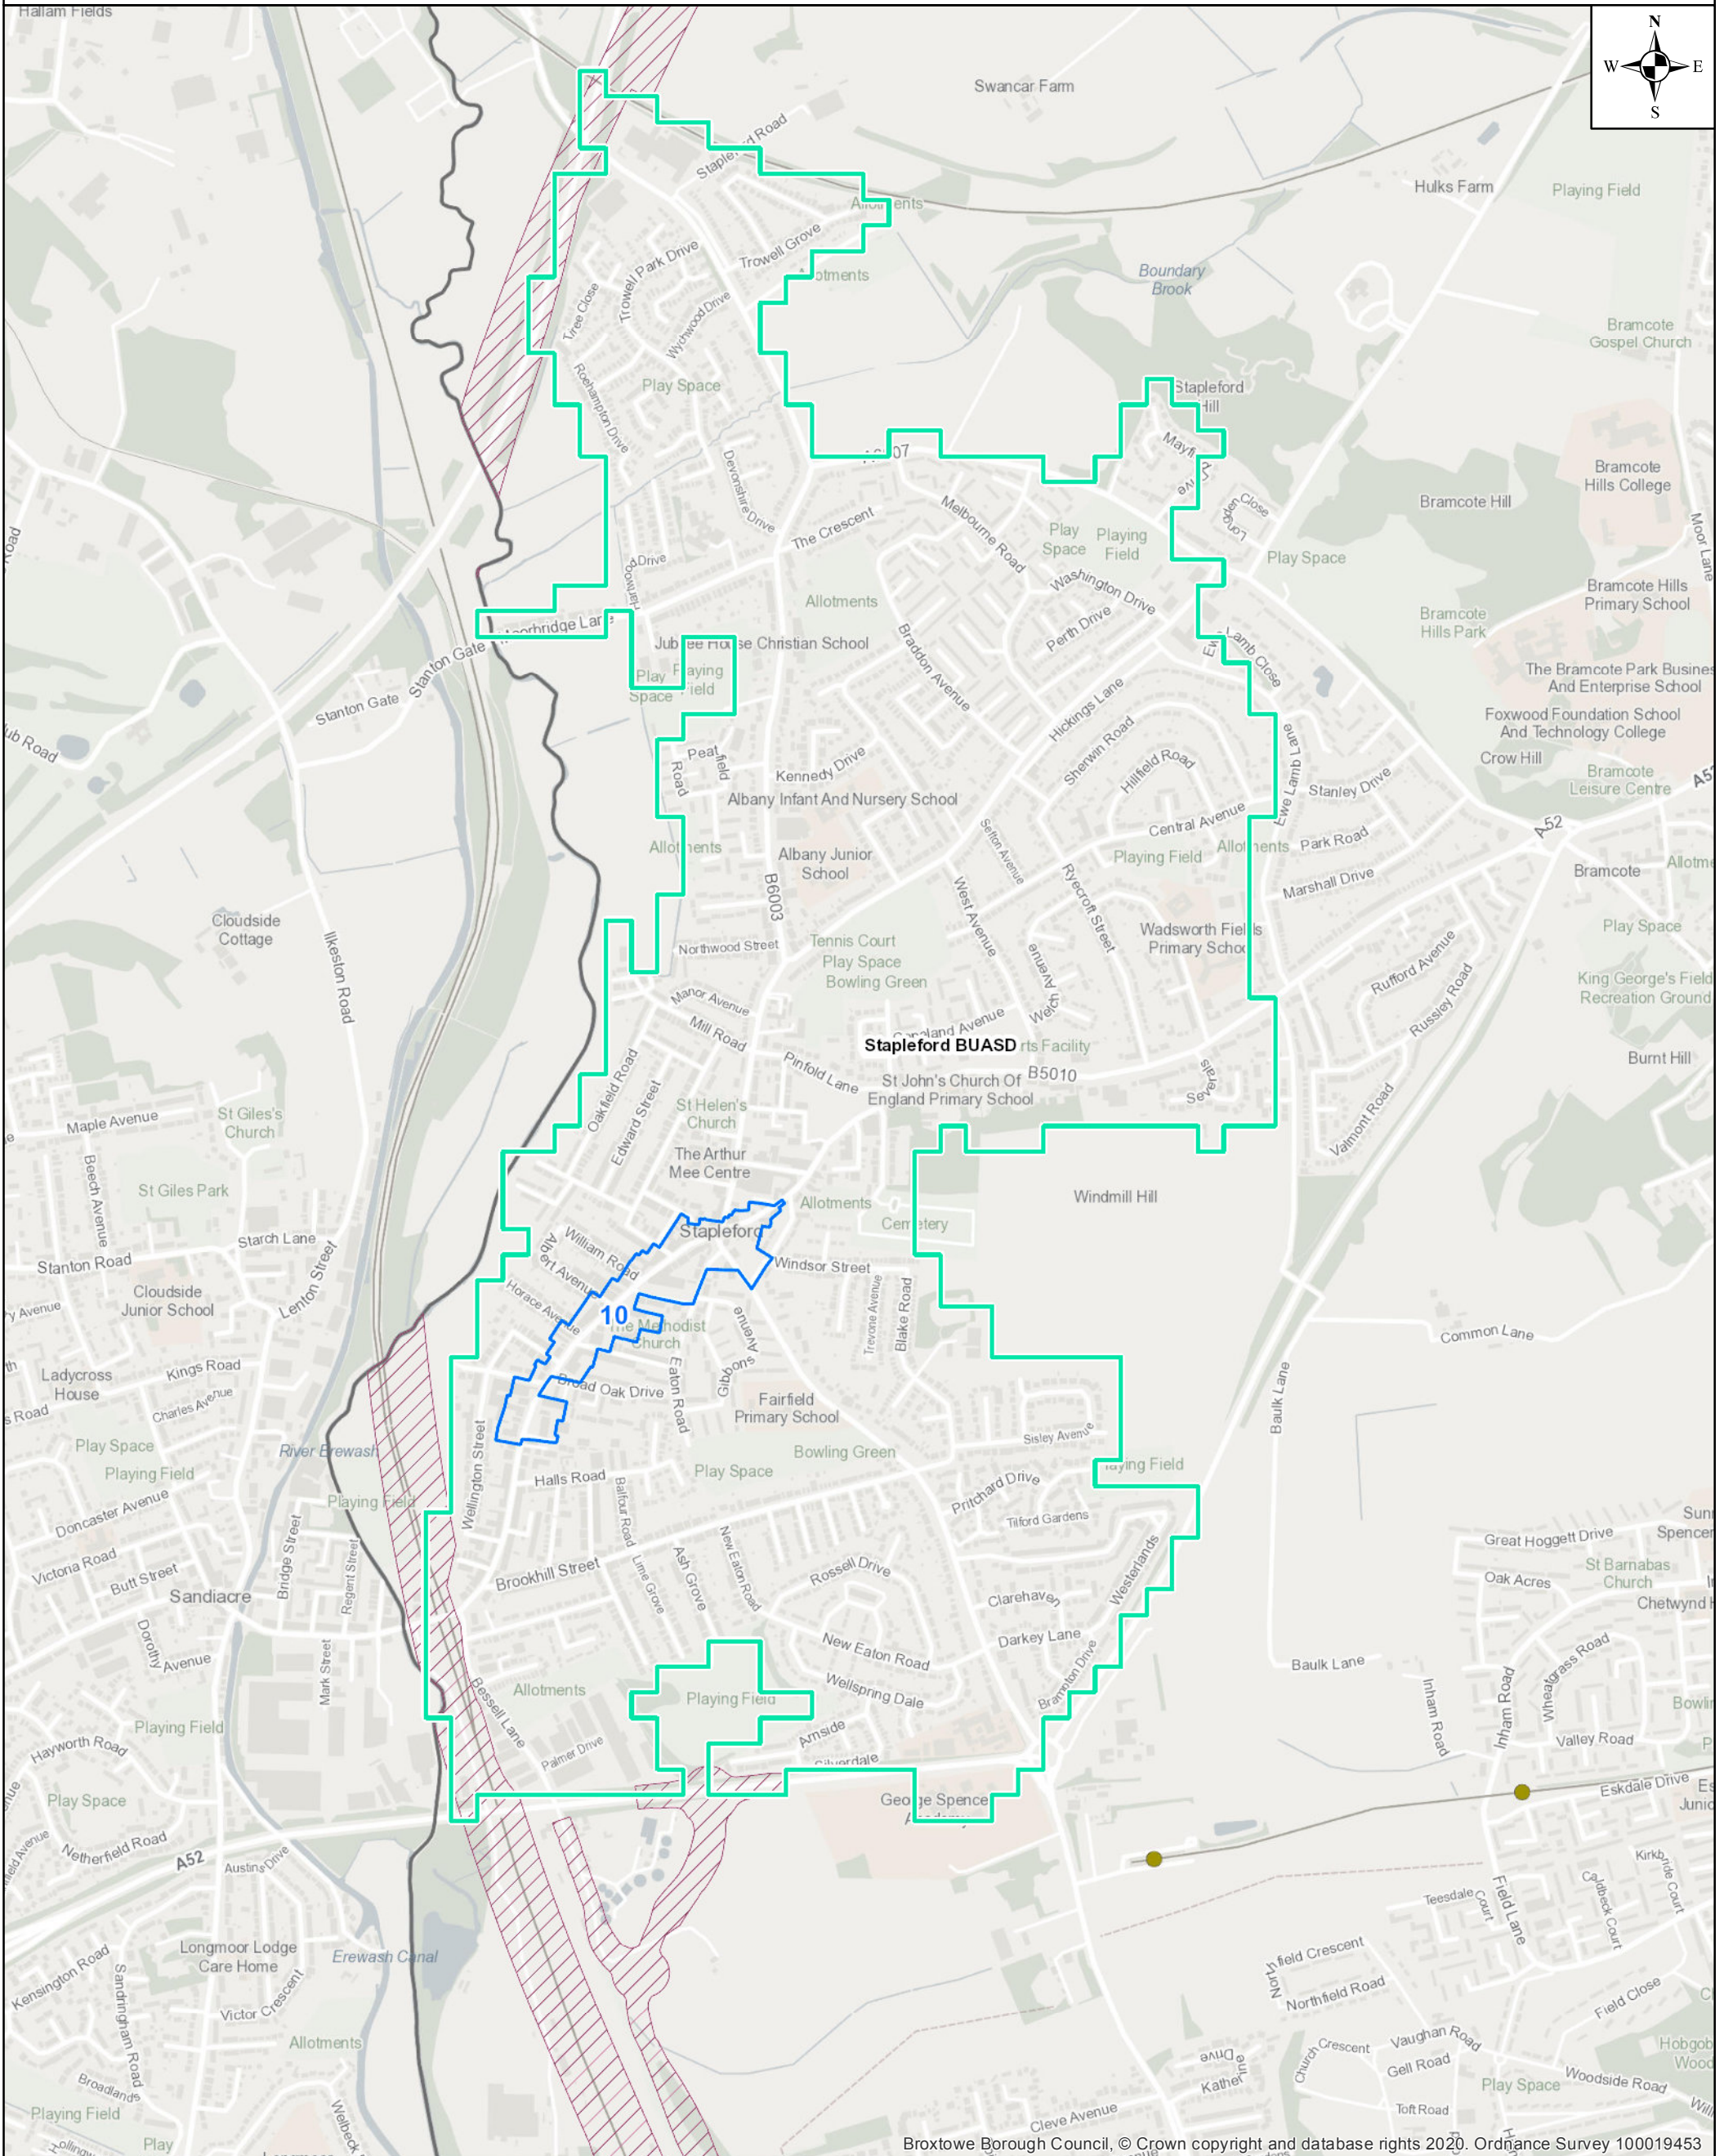

Stapleford Town Deal

Blue denotes TC Boundary

© Crown copyright and database right 2020. Ordnance Survey 100019453. You are not permitted to copy, sub-license, distribute or sell any of this data to third parties in any form.

FOR BROXTOWE BOROUGH COUNCIL BUSINESS USE ONLY

1:12,000

NOTES

Green denotes ONS - Stapleford BUASD; Hatched denotes HS2