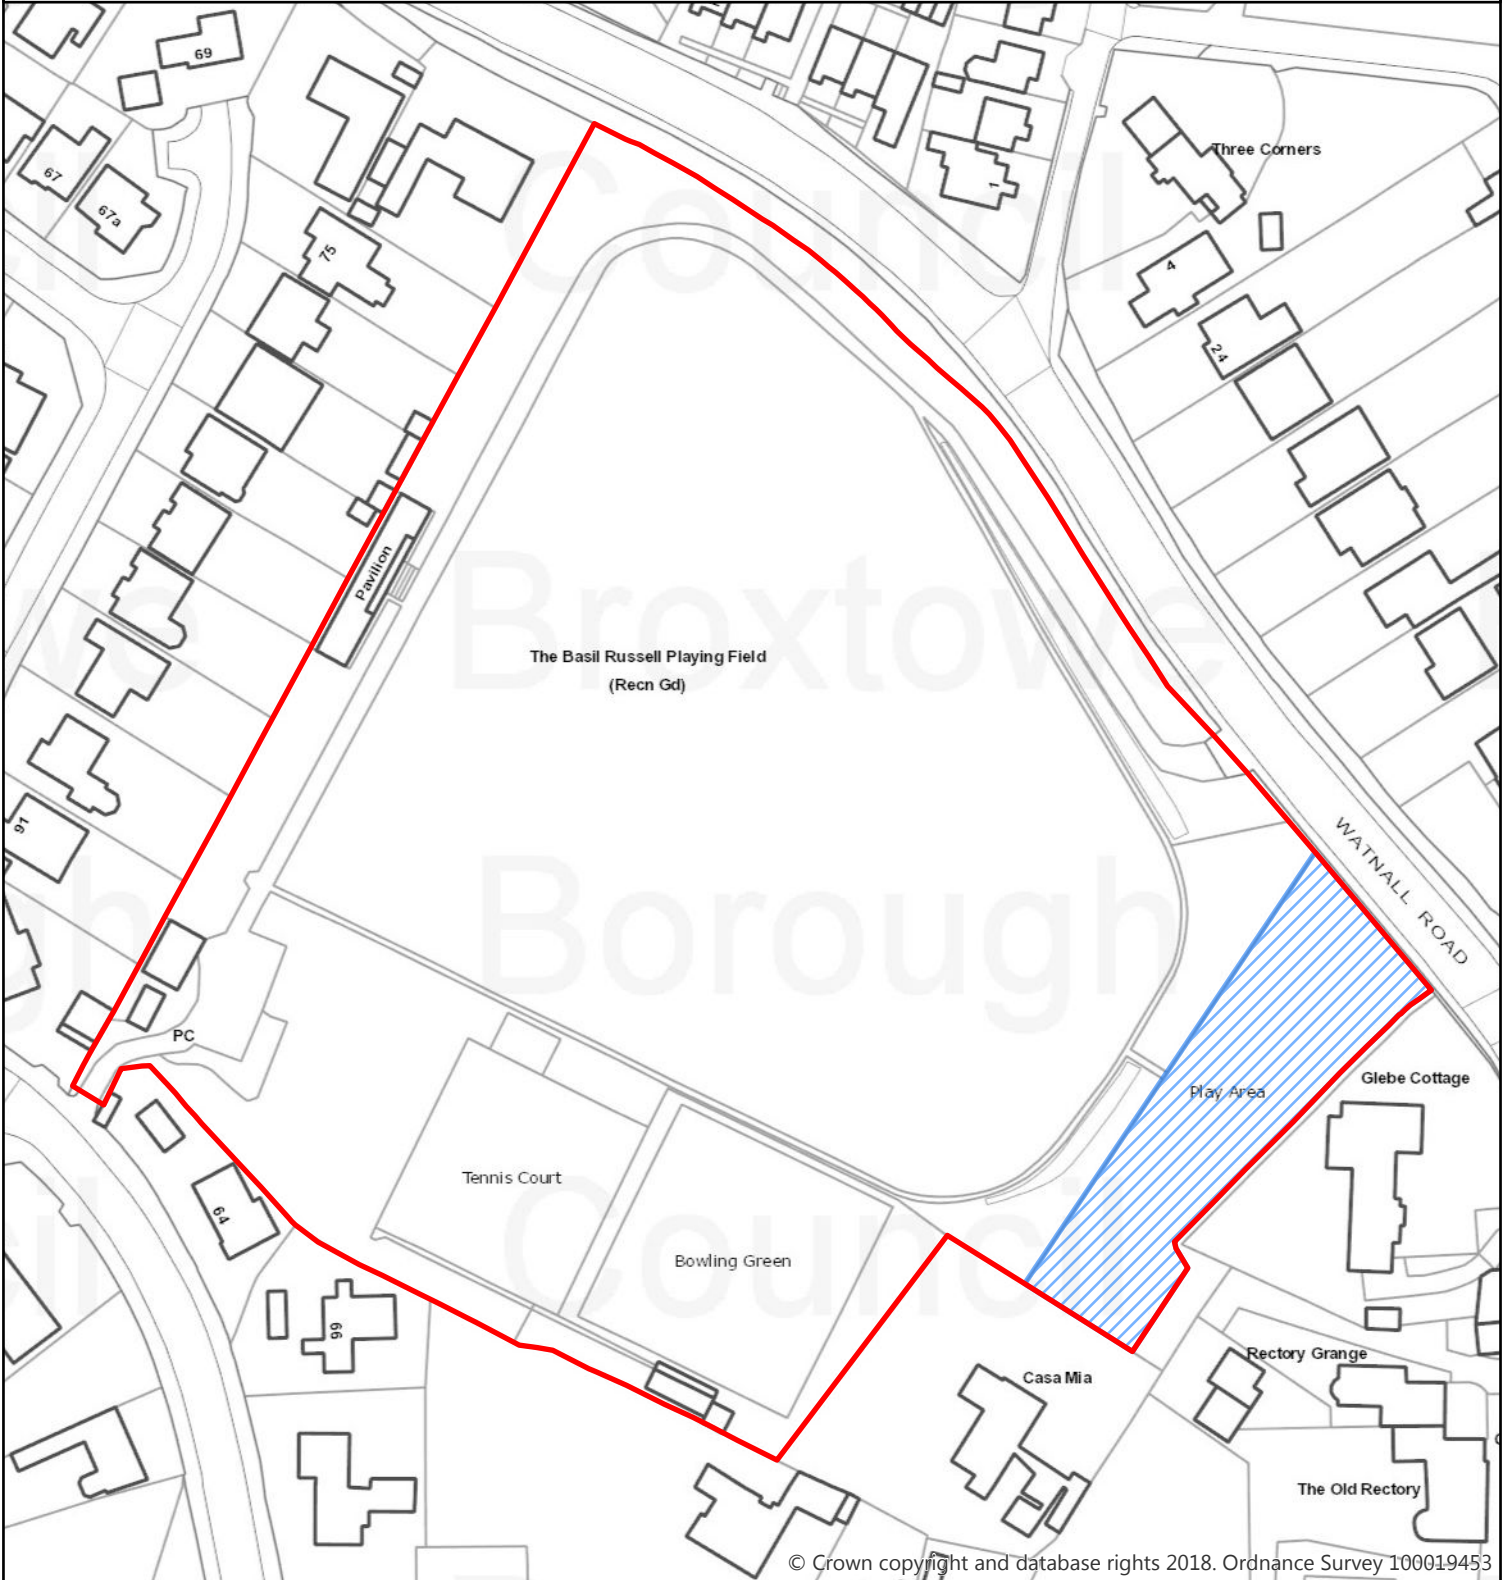

# Basil Russell Playing Fields Public Spaces Protection Order 2018 Schedule 1

**Broxtowe  
Borough  
COUNCIL**

© Crown copyright and database rights 2018. Ordnance Survey 100019453

SCALE:1:1,250

You are not permitted to copy, sub-license, distribute or sell any of this data to third parties in any form.

NOTES AND INFORMATION

— Restricted Area