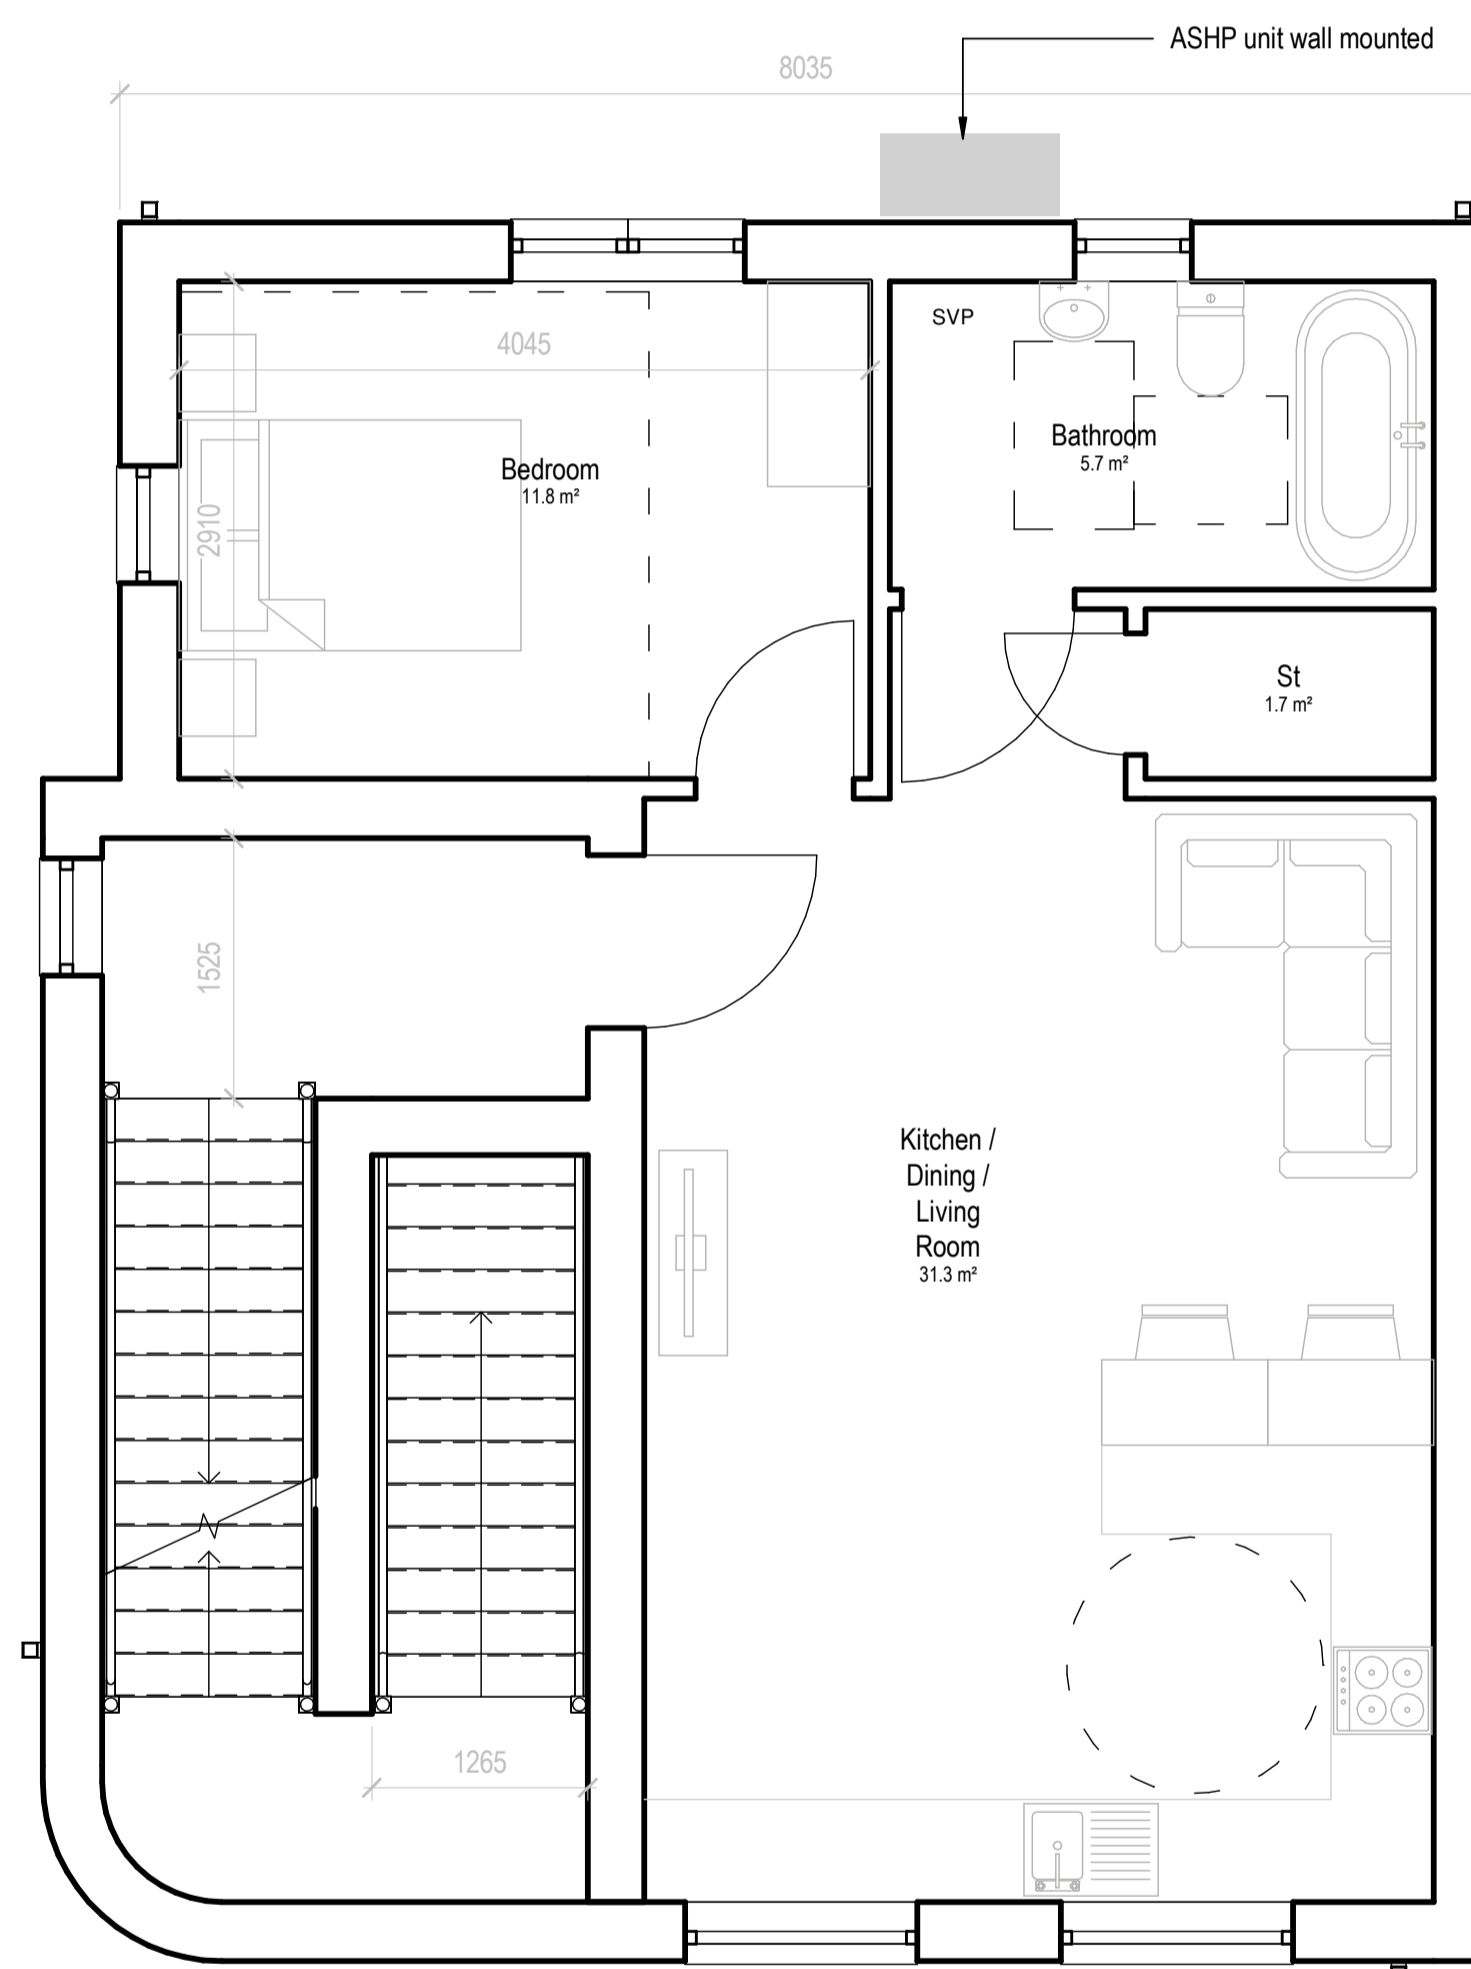

House Type 3 - 1Bed 2 Person

GF Apartment GIFA - 51.7m²

FF Apartment GIFA - 51.7m²

SF Apartment GIFA - 50.4m²

Proposed Ground Floor

Proposed First Floor

Proposed Second Floor