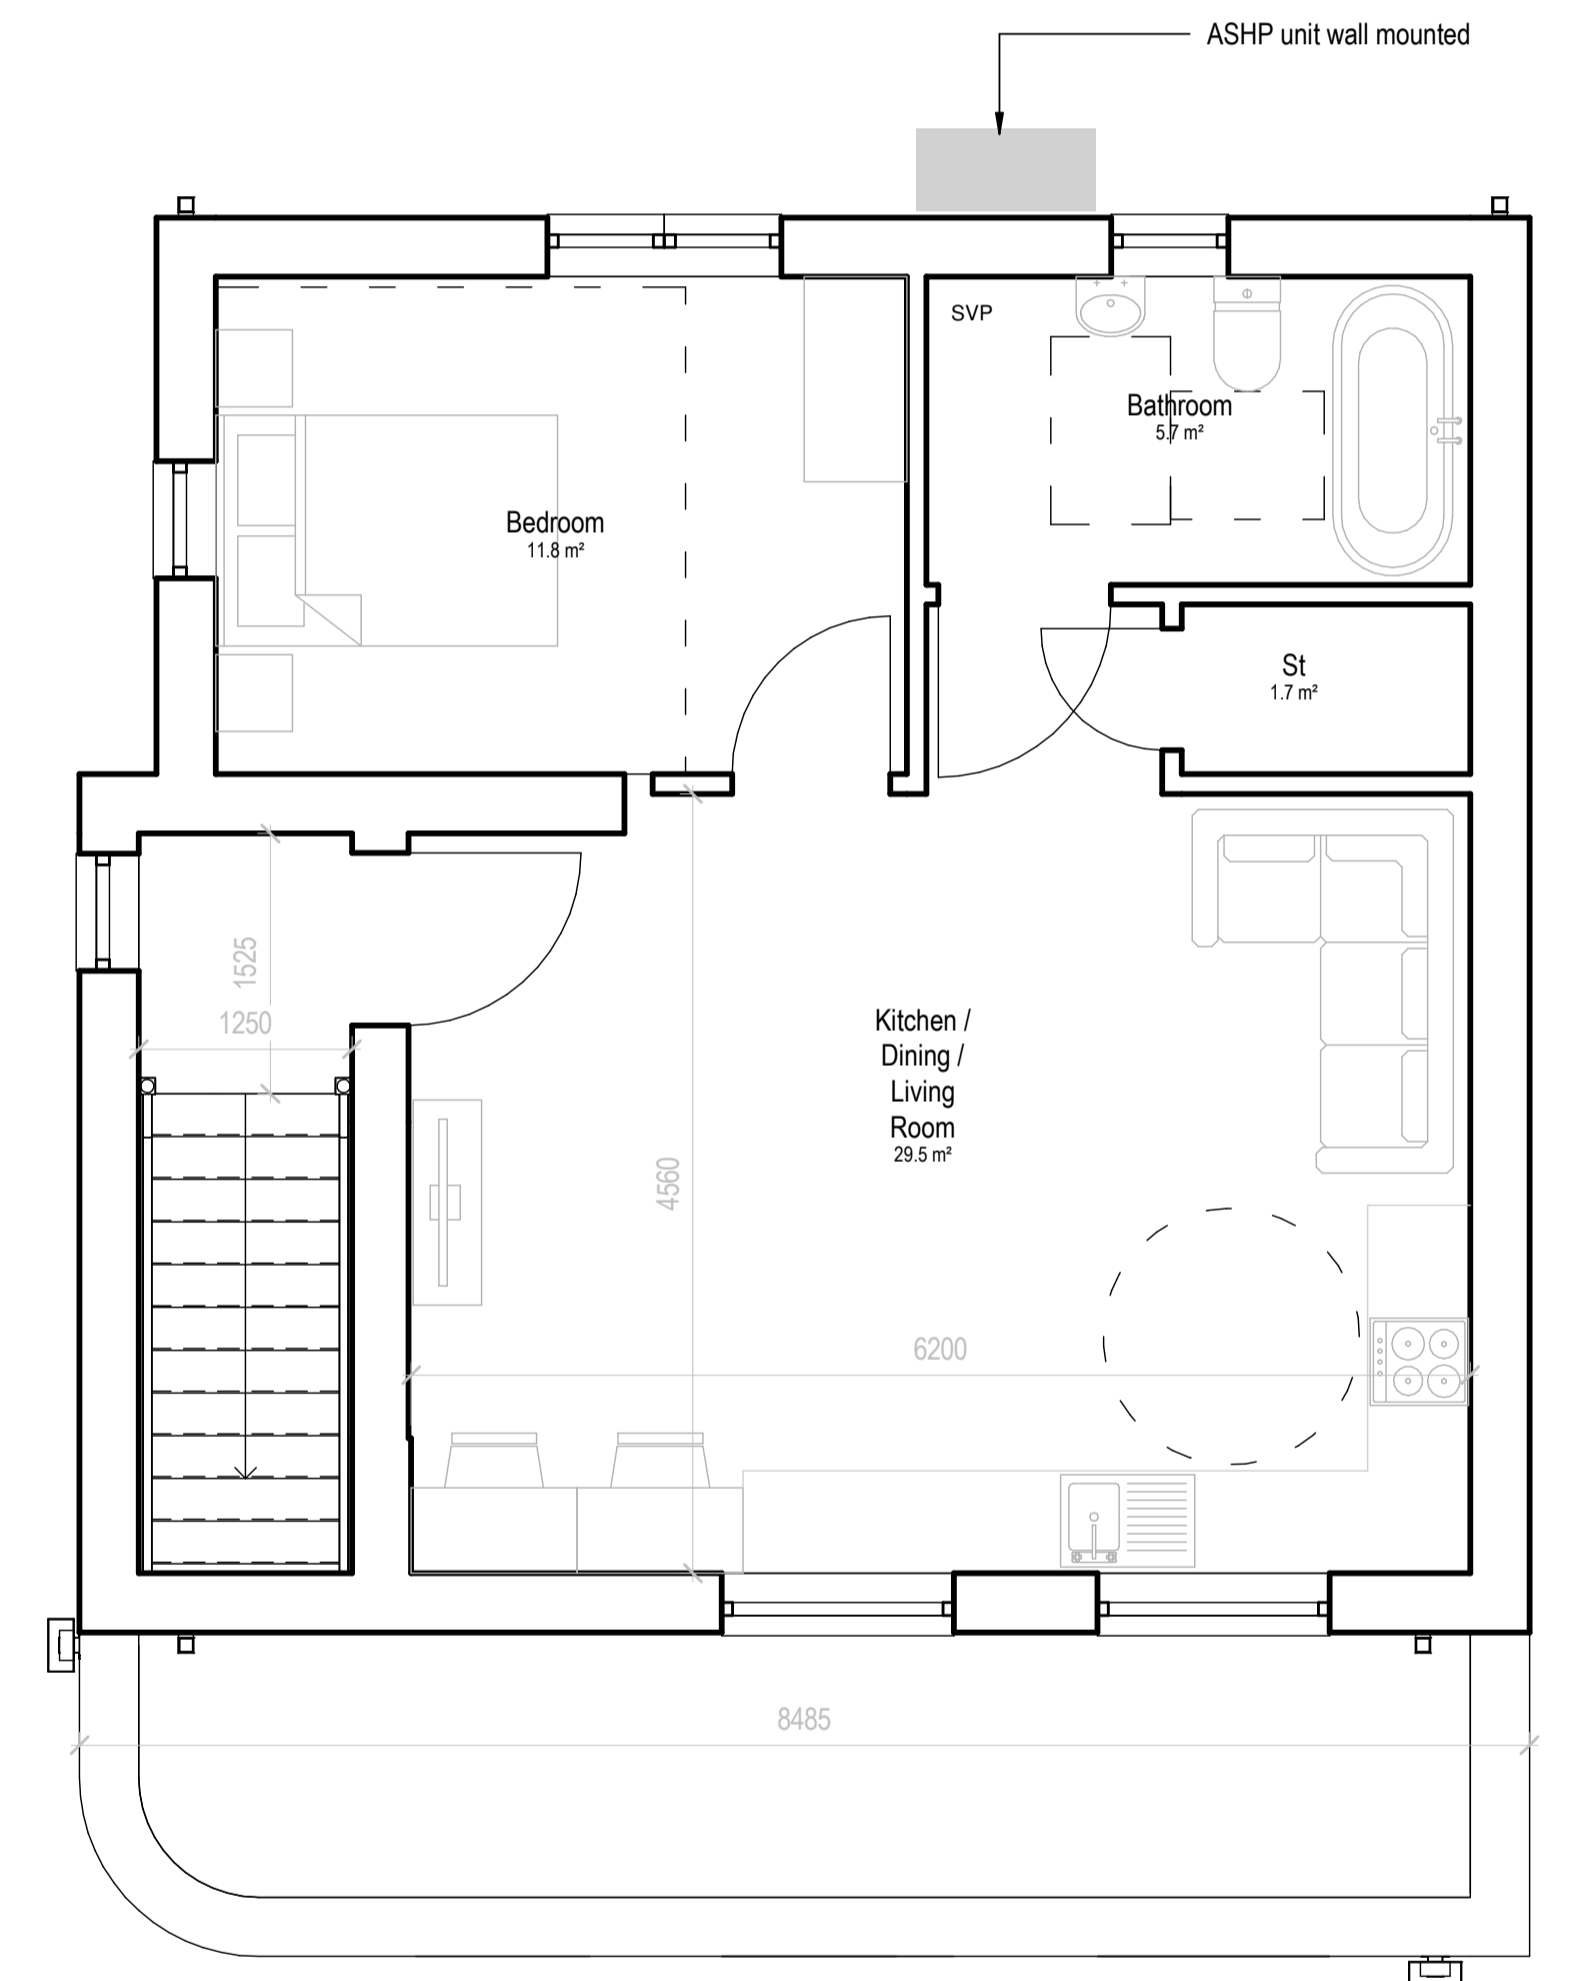

House Type 3 - 1Bed 2 Person

GF Apartment GIFA - 51.7m²

FF Apartment GIFA - 51.7m²

SF Apartment GIFA - 50.4m²

Proposed Ground Floor

Proposed First Floor

Proposed Second Floor