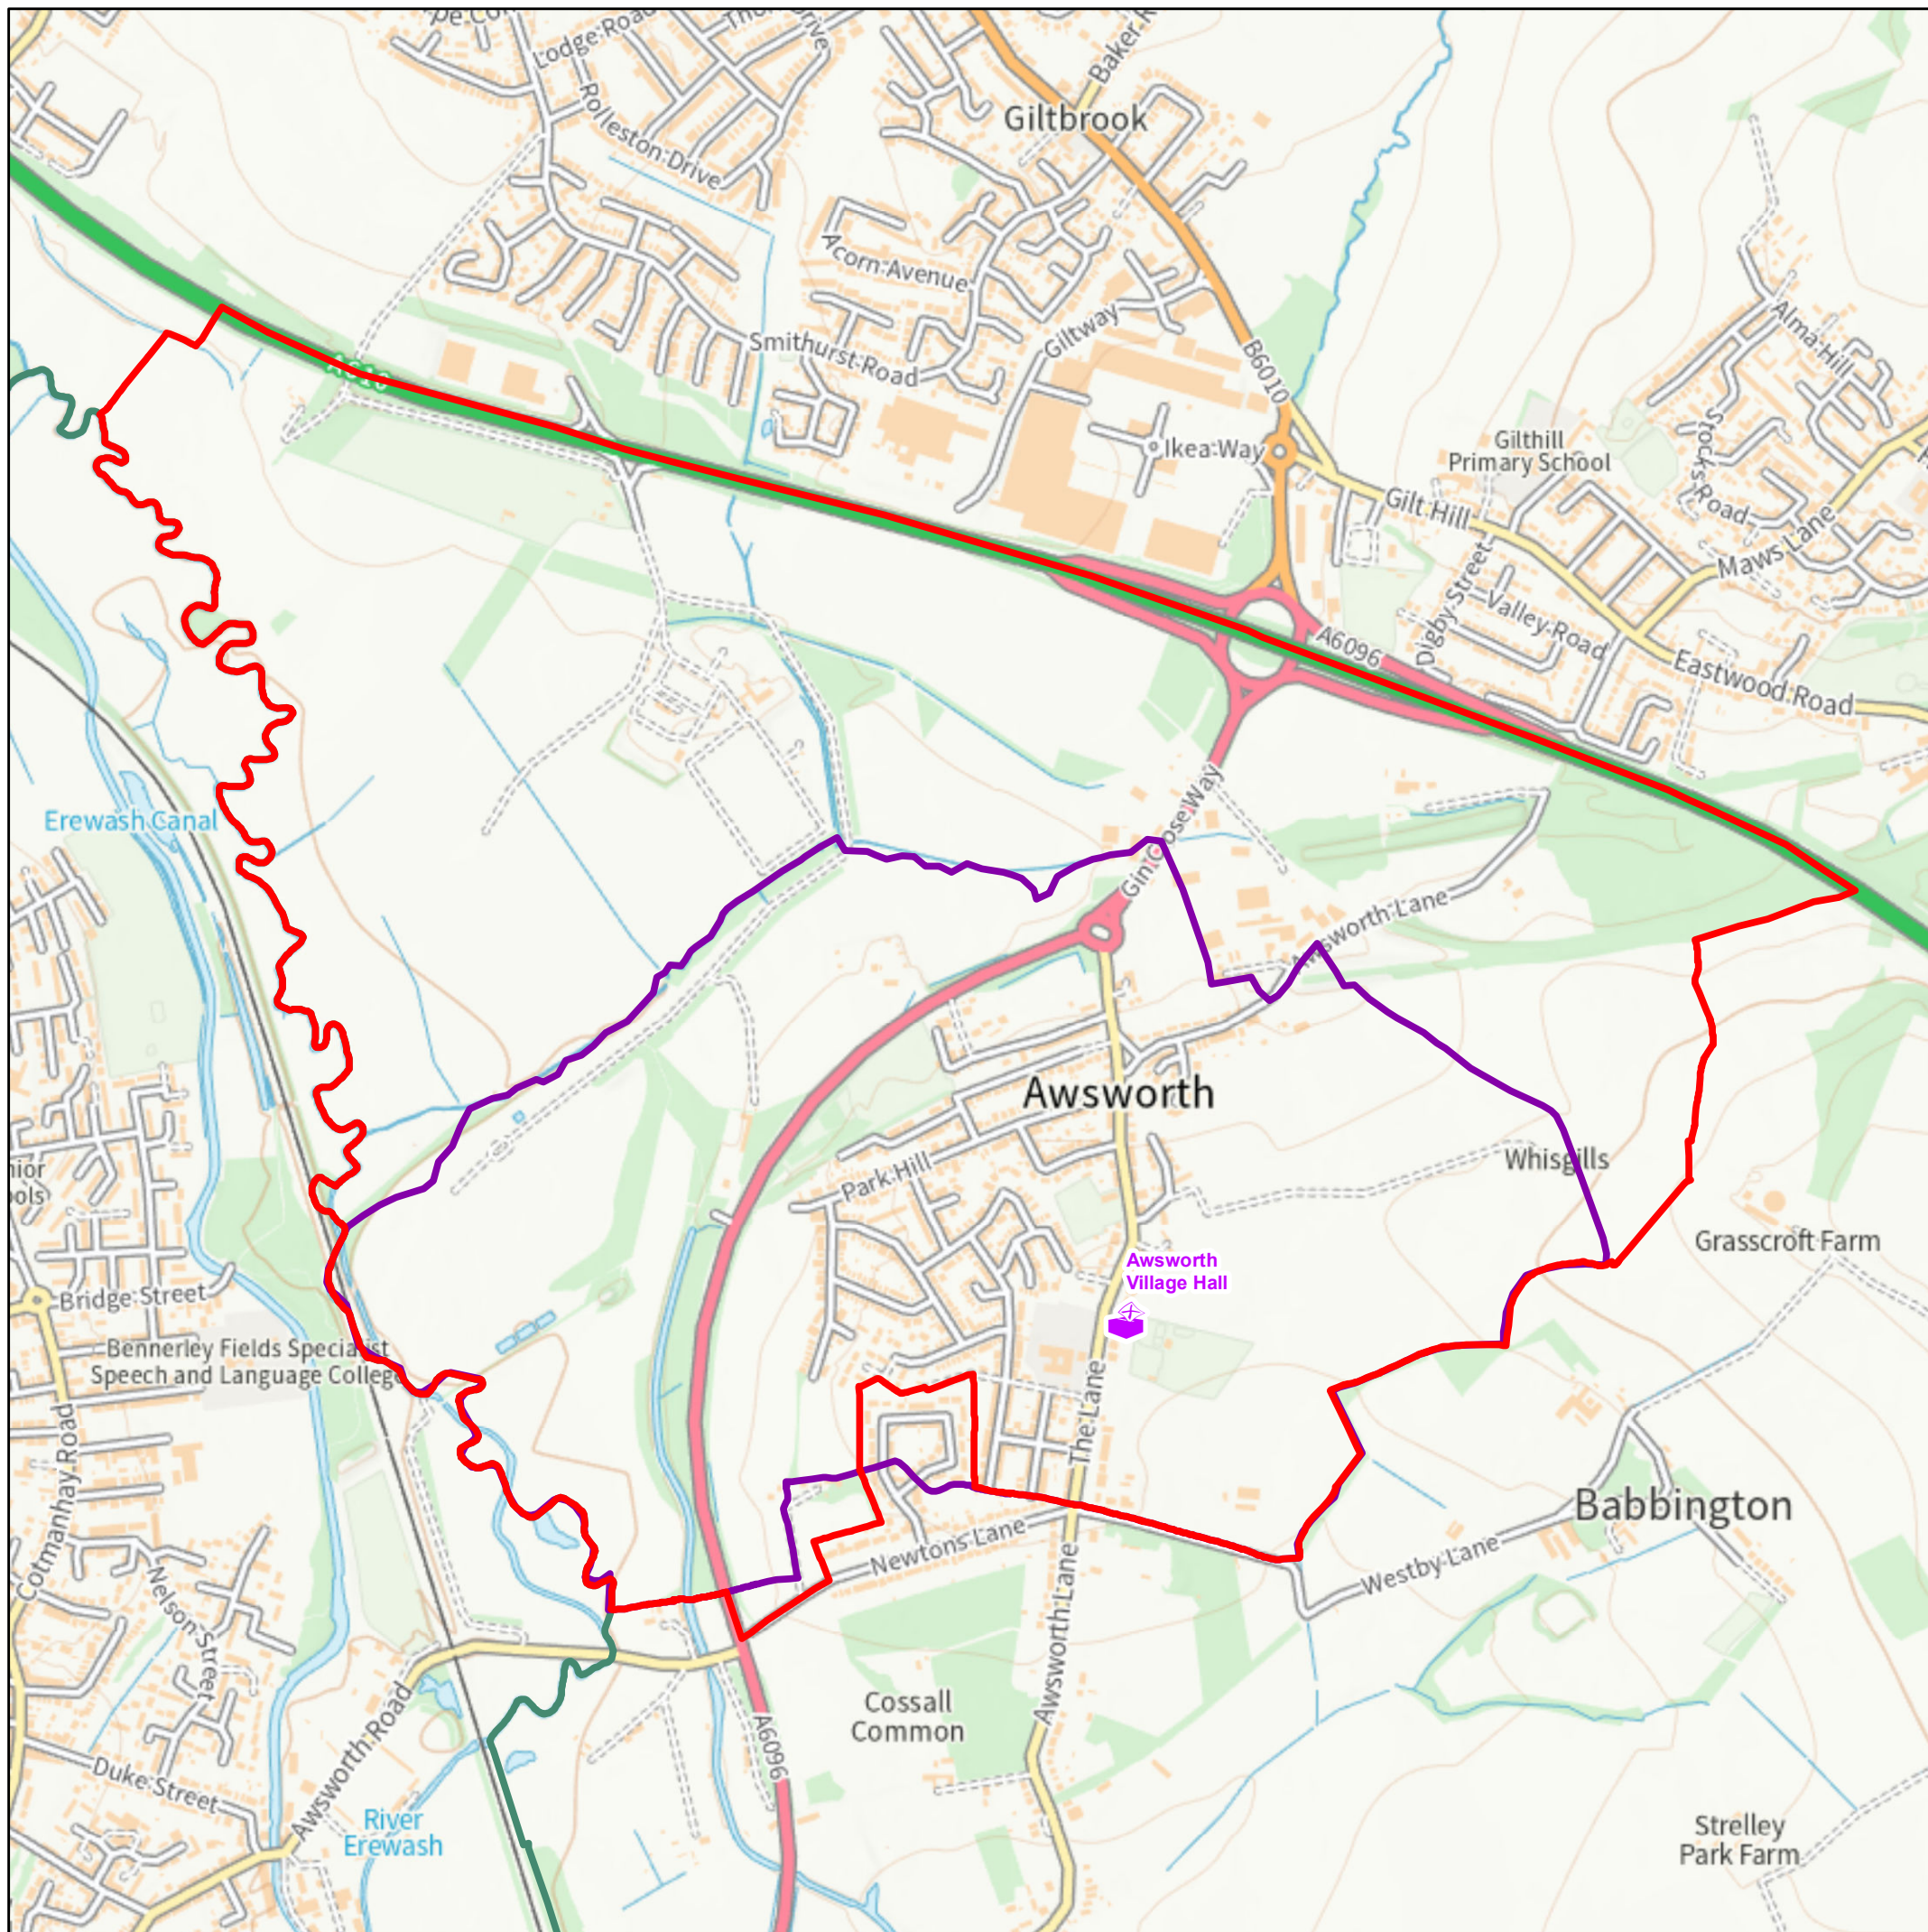

ACT1

AWSWORTH COSSALL AND TROWELL

-  Polling Stations
-  Proposed Polling District
-  Current Polling District

© Crown Copyright and database right 2022.
Ordnance Survey 100019453
You are not permitted to copy, sub-license,
distribute or sell any of this data to third parties in any form.