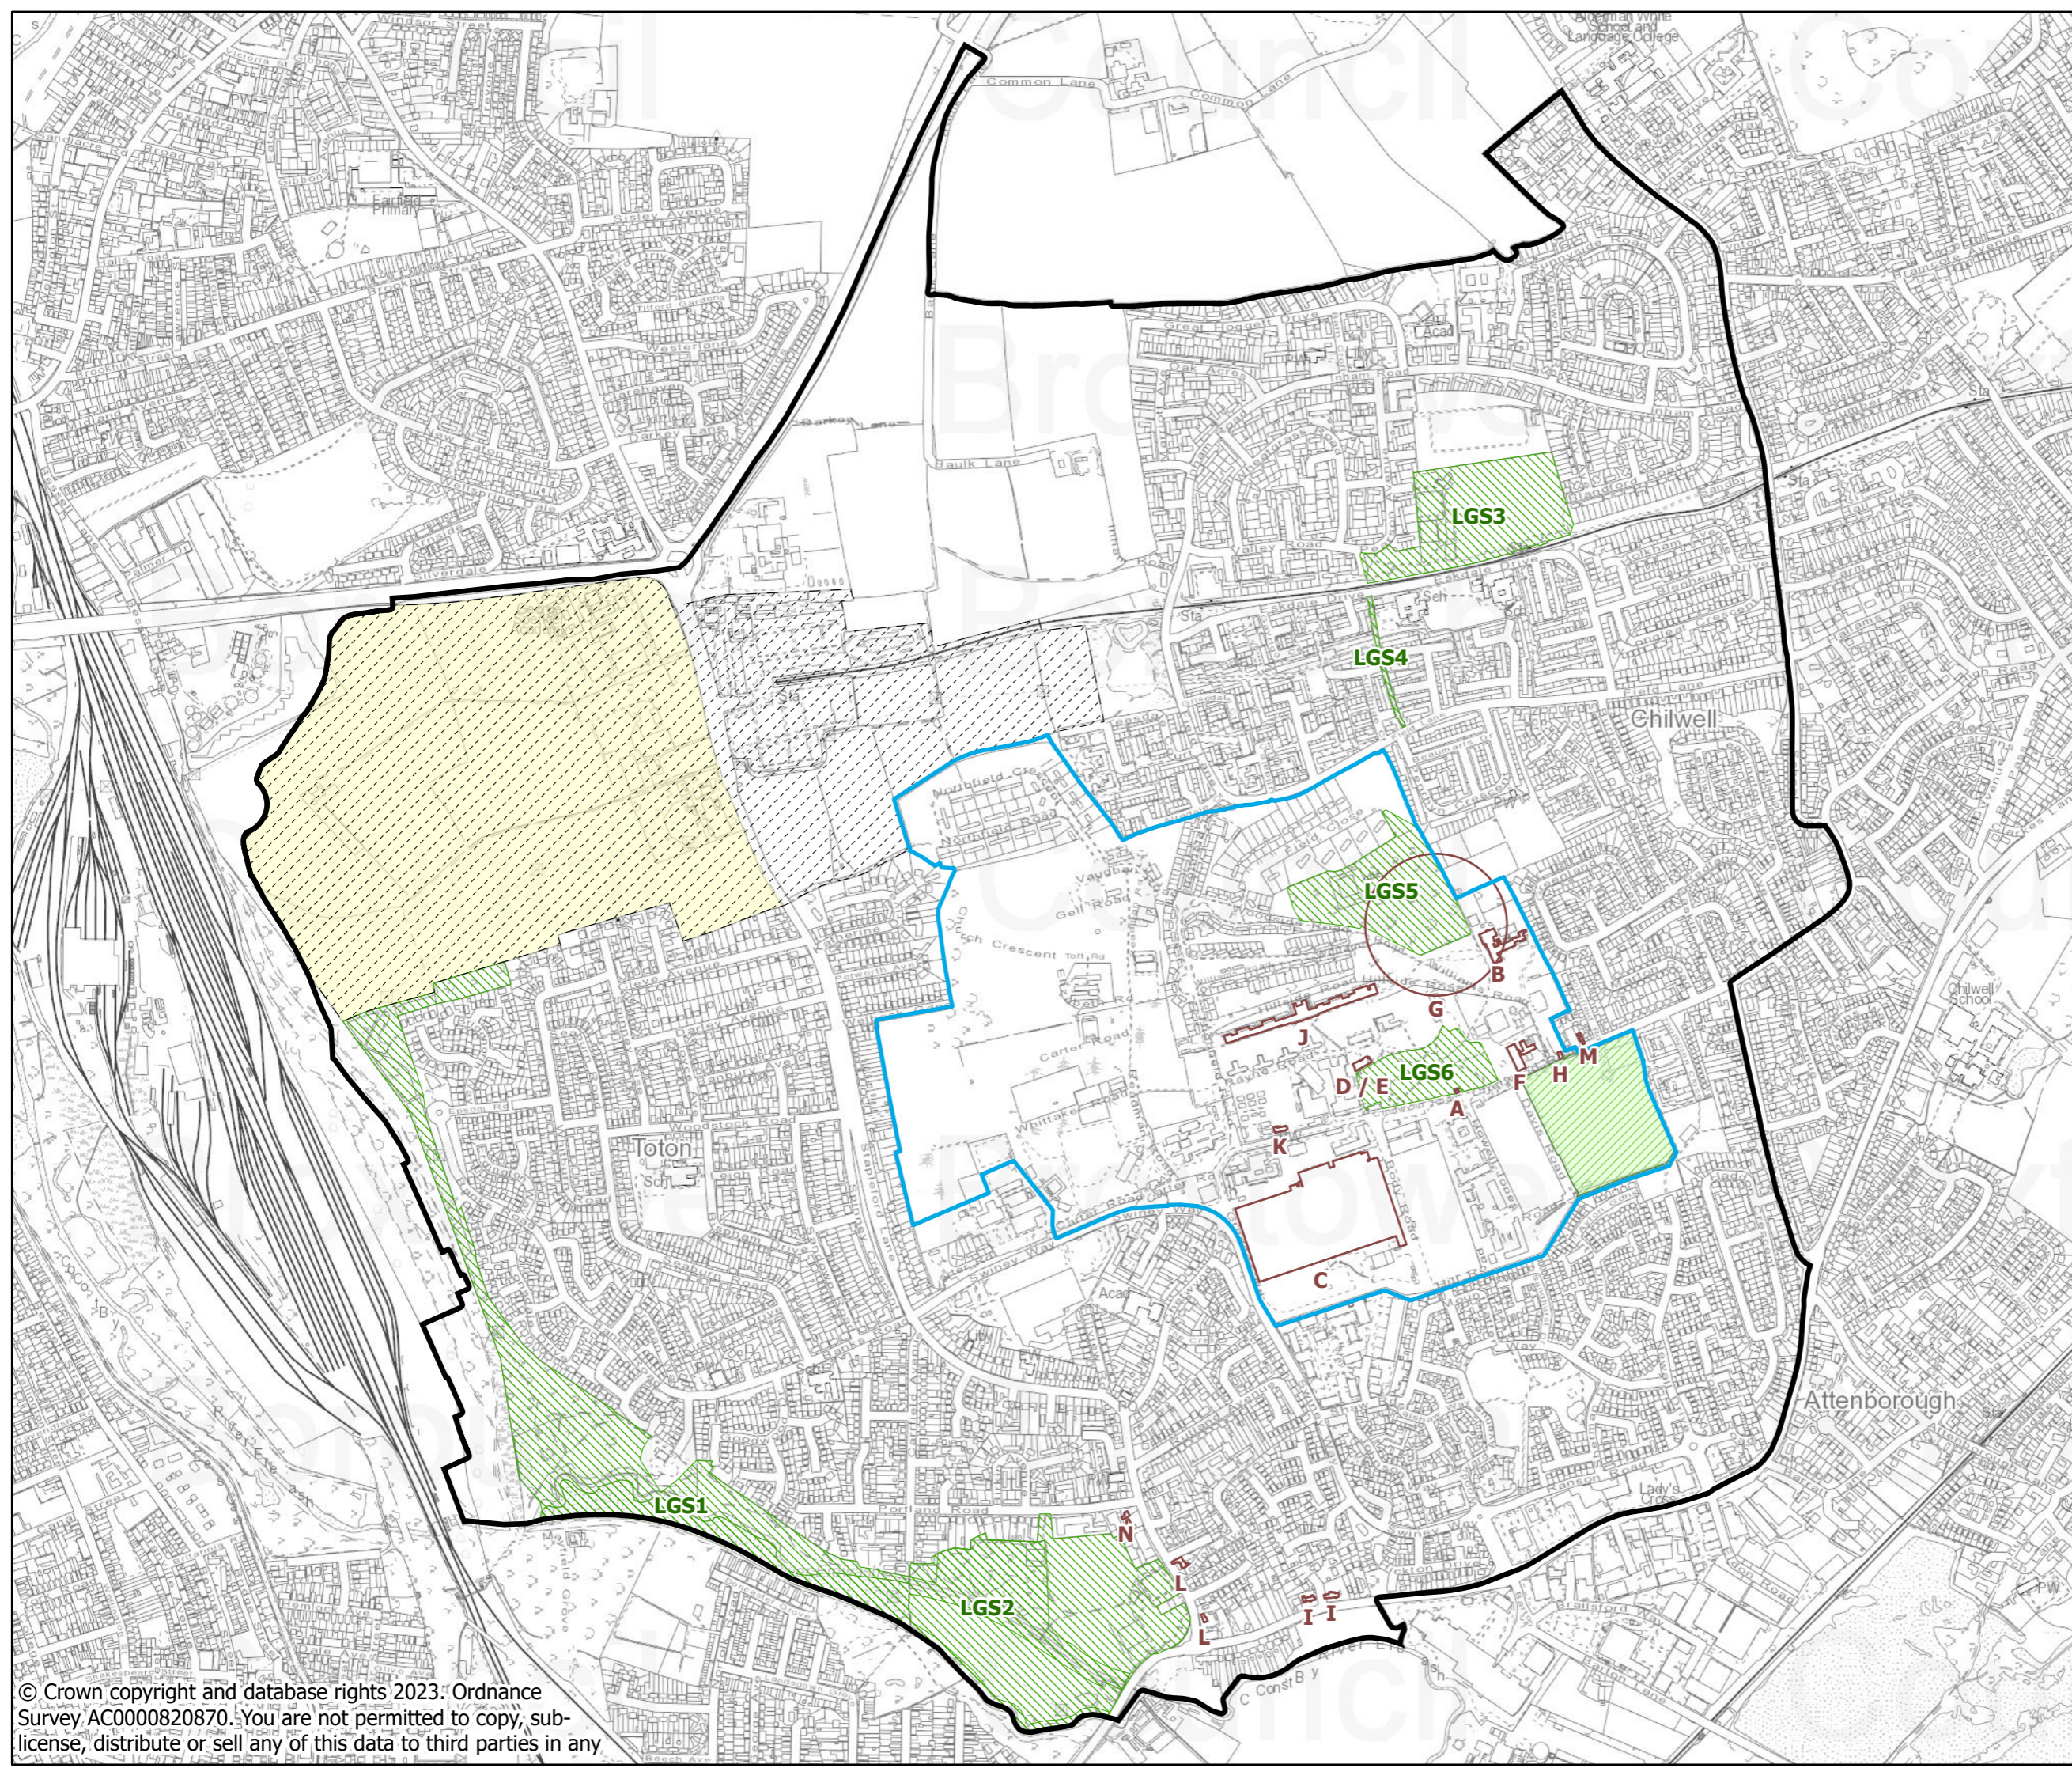

Neighbourhood Plan
 Policies Map

-  EMP01, LHC06 (Toton SLG)
-  EMP02 - Chetwynd Barracks
-  ENV01 (Part 1)
-  ENV01 (Part 2)
-  LHC02
-  LHC07
-  URB05
-  Neighbourhood Plan Boundary

- Plan wide policies:
 ENV02, ENV03
 EMP03
 HAS01, HAS02, HAS03, HAS04
 INF01, INF02, INF03, INF04
 LHC01, LHC03, LHC04, LHC05, LHC08
 URB01, URB02, URB03, URB04, URB06